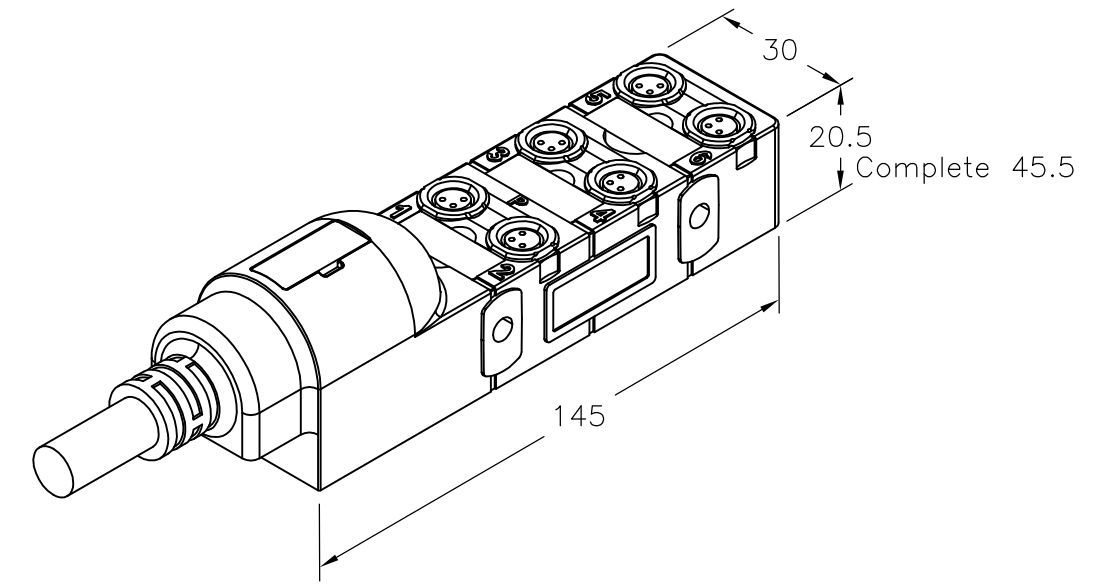

THIS DRAWING IS UNPUBLISHED. RELEASED FOR PUBLICATION
© COPYRIGHT - By - ALL RIGHTS RESERVED.

LOC	DIST	REVISIONS					
		P	LTR	DESCRIPTION	DATE	DWN	APVD
H	-		A	INITIAL RELEASE	14JAN2014	GSK	BvH

PUR cable 10m	2273138-3
PUR cable 5m	2273138-2
PUR cable 3m	2273138-1
DESCRIPTION	TE PN

THIS DRAWING IS A CONTROLLED DOCUMENT.		DWN 14JAN2014 SATHISH KUMAR.G	STE TE Connectivity	
DIMENSIONS: mm		CHK 14JAN2014 B.VELDHOVEN		
TOLERANCES UNLESS OTHERWISE SPECIFIED:		APVD 14JAN2014 A.VAN ZANDVOORT	NAME DISTR BOX M8 3POS 6WAY PNP	
0 PLC ± -		PRODUCT SPEC	-	
1 PLC ± -		APPLICATION SPEC	-	
2 PLC ± -		WEIGHT	SIZE A3	CAGE CODE 00779
3 PLC ± -		FINISH	DRAWING NO C-2273138	
4 PLC ± -			RESTRICTED TO	
ANGLES ± -		SCALE NTS		SHEET 1 OF 2
MATERIAL		CUSTOMER DRAWING		REV A