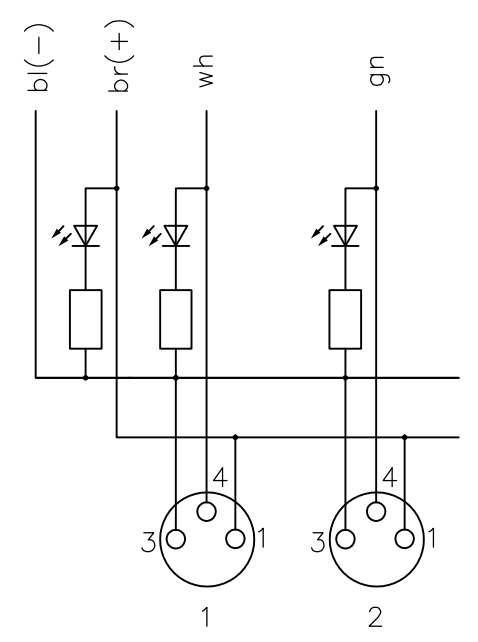

4

3

2

1

THIS DRAWING IS UNPUBLISHED. RELEASED FOR PUBLICATION
 © COPYRIGHT - By - ALL RIGHTS RESERVED.

LOC	DIST	REVISIONS					
		P	LTR	DESCRIPTION	DATE	DWN	APVD
H	-	-	-	SEE SHEET 1	-	-	-

M8-Females 3-pole
 4(N/O)

Contact Layout

Circuit diagram

for 1 Signal per port

THIS DRAWING IS A CONTROLLED DOCUMENT.		DWN 14JAN2014 SATHISH KUMAR.G	TE Connectivity	
DIMENSIONS: mm		CHK 14JAN2014 B.VELDHOVEN		
		APVD 14JAN2014 A.VAN ZANDVOORT	DISTR BOX M8 3POS 6WAY PNP	
TOLERANCES UNLESS OTHERWISE SPECIFIED:		PRODUCT SPEC	RESTRICTED TO	
0 PLC ± -		APPLICATION SPEC	SIZE	
1 PLC ± -		WEIGHT	CAGE CODE	
2 PLC ± -		CUSTOMER DRAWING	DRAWING NO	
3 PLC ± -		SCALE	SHEET	
4 PLC ± -		SCALE NTS	2 OF 2	
ANGLES ± -		SCALE	REV	
MATERIAL		SCALE	A	
FINISH		SCALE	A	