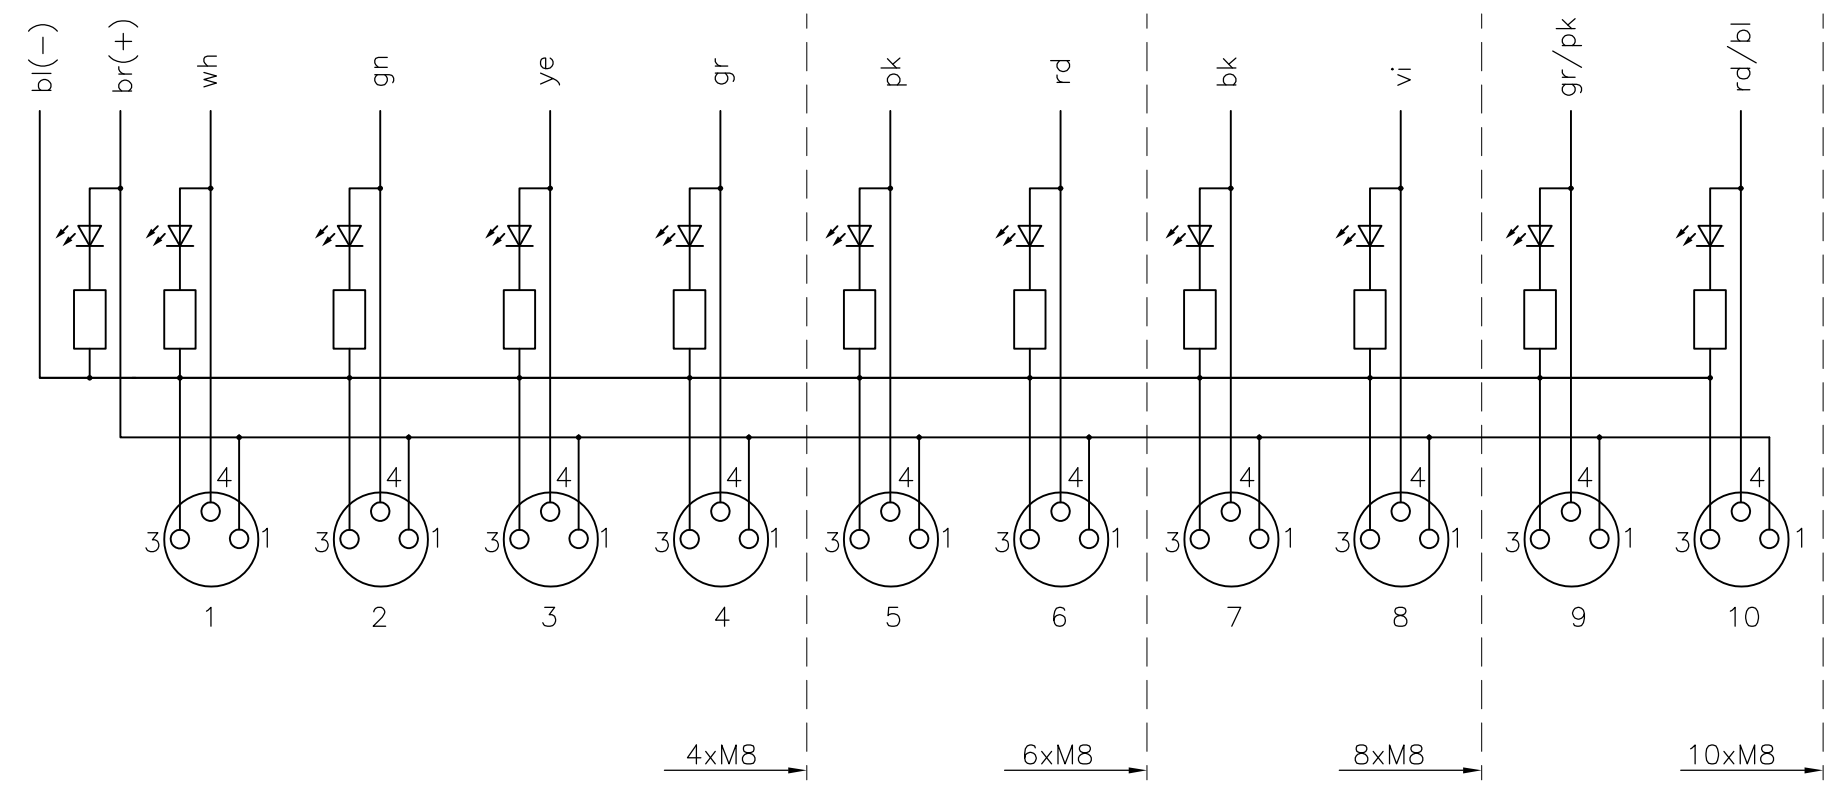

Contact Layout

Circuit diagram

for 1 Signal per port

THIS DRAWING IS A CONTROLLED DOCUMENT.		DWN 14JAN2014 SATHISH KUMAR.G	TE Connectivity	
DIMENSIONS: mm		CHK 14JAN2014 B.VELDHOVEN		
		APVD 14JAN2014 A.VAN ZANDVOORT	DISTR BOX M8 3POS 6WAY PNP	
TOLERANCES UNLESS OTHERWISE SPECIFIED:		PRODUCT SPEC	RESTRICTED TO	
0 PLC ± -		APPLICATION SPEC	SIZE	
1 PLC ± -		WEIGHT	CAGE CODE	
2 PLC ± -		CUSTOMER DRAWING	DRAWING NO	
3 PLC ± -		SCALE	SHEET	
4 PLC ± -		SCALE NTS	2 OF 2	
ANGLES ± -		SCALE	REV	
MATERIAL		SCALE	A	
FINISH		SCALE	A	