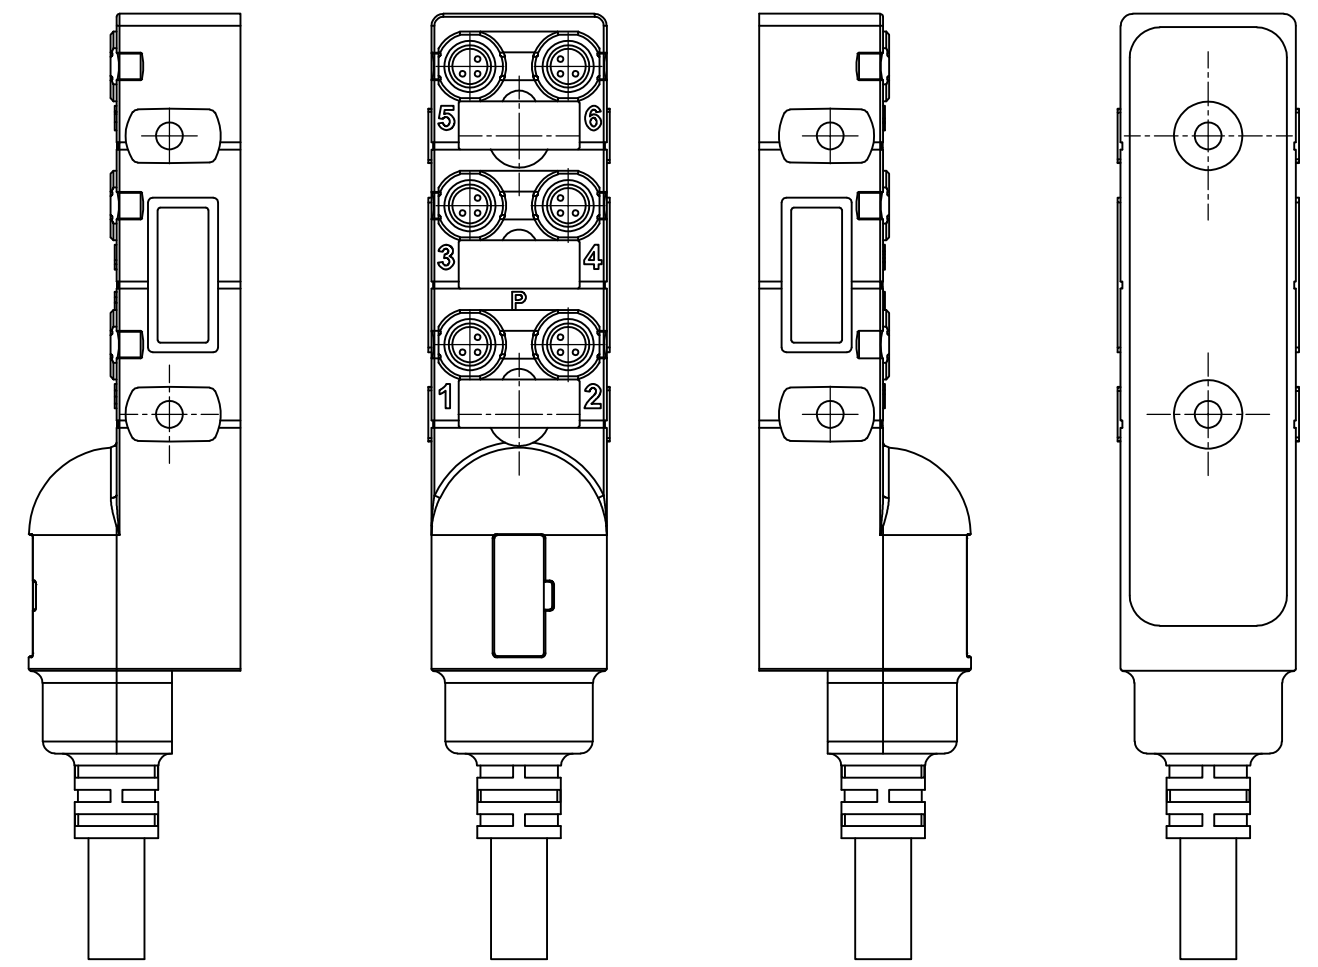

THIS DRAWING IS UNPUBLISHED. RELEASED FOR PUBLICATION
 © COPYRIGHT - By - ALL RIGHTS RESERVED.

LOC	DIST	REVISIONS					
		P	LTR	DESCRIPTION	DATE	DWN	APVD
H	-		A	INITIAL RELEASE	14JAN2014	GSK	BvH

PUR cable 10m	2273138-3
PUR cable 5m	2273138-2
PUR cable 3m	2273138-1
DESCRIPTION	TE PN