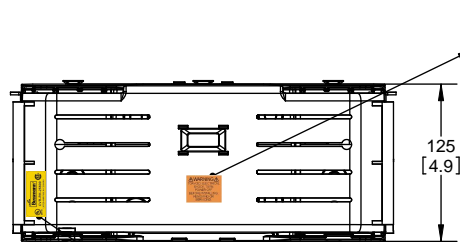

TITLE:
Class R fuse holder-CUST-250V

SCALE: 1:1 SIZE: A3 SHEET: 11 OF 14

DESIGN UNITS: METRIC (mm) UNLESS OTHERWISE SPECIFIED
 THIRD ANGLE PROJECTION

RM25600-1CR

RM25600-1CR WITH CVR-RH-25600 INSTALLED

WARNING
 TO AVOID ELECTRICAL SHOCK, TURN POWER OFF BEFORE INSTALLING, REMOVING OR SERVICING.