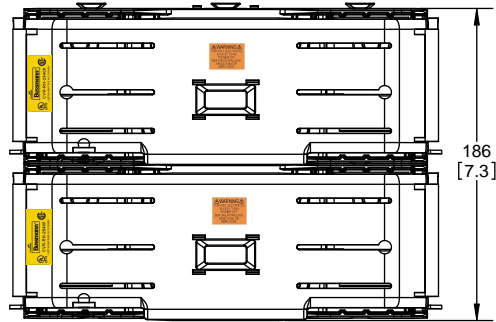

**RM25400-2CR
WITH CVR-RH-25400 INSTALLED**