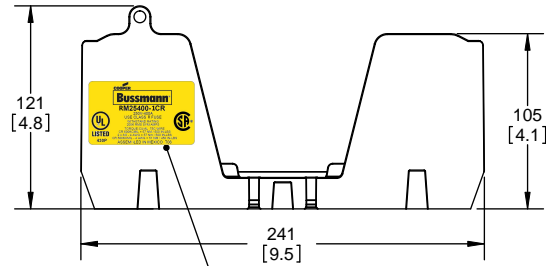

SCALE: 1:1 SIZE: A3 SHEET: 8 OF 14

DESIGN UNITS: METRIC (mm) / INCHES
 UNLESS OTHERWISE SPECIFIED
 THIRD ANGLE PROJECTION

RM25400-1CR

RM25400-1CR WITH CVR-RH-25400 INSTALLED

RM25400-1CR WITH CVRI-RH-25400 INSTALLED