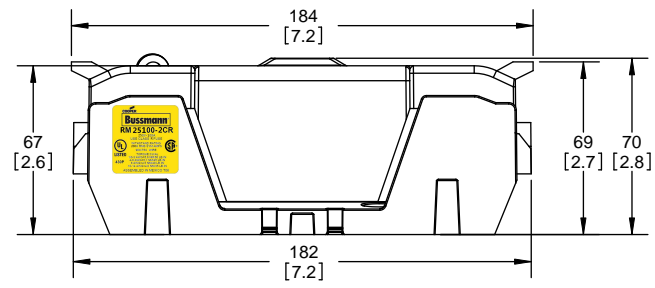

**RM25100-2CR
WITH CVRI-RH-25100 INSTALLED**

COOPER Bussmann
St. Louis MO 63178

TITLE:
Class R fuse holder-CUST-250V

SCALE: 1:1   SIZE: A3   SHEET: 4 OF 14