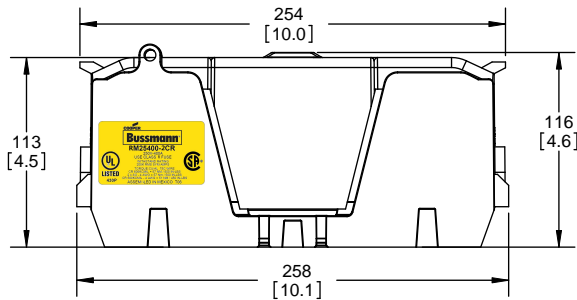

**RM25400-2CR
WITH CVRI-RH-25400 INSTALLED**

COOPER Bussmann
St. Louis MO 63178

TITLE:
Class R fuse holder-CUST-250V

SCALE: 1:1   SIZE: A3   SHEET: 10 OF 14