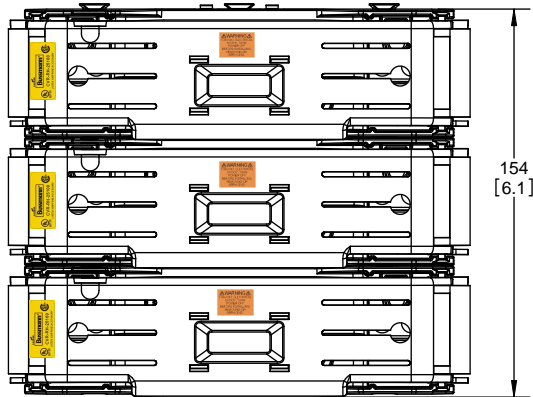

**RM25100-3CR
WITH CVR-RH-25100 INSTALLED**