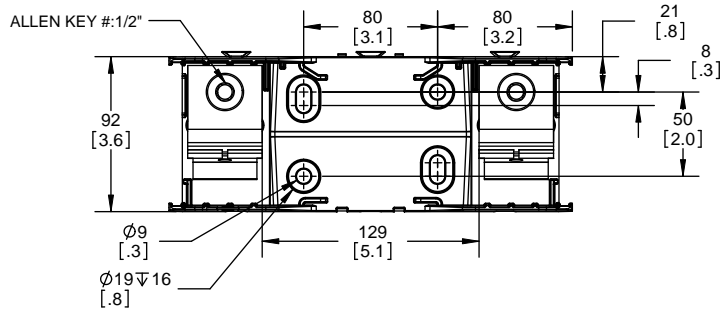

DESIGN UNITS: METRIC (mm) / INCHES
UNLESS OTHERWISE SPECIFIED
THIRD ANGLE PROJECTION

RM25400-1CR