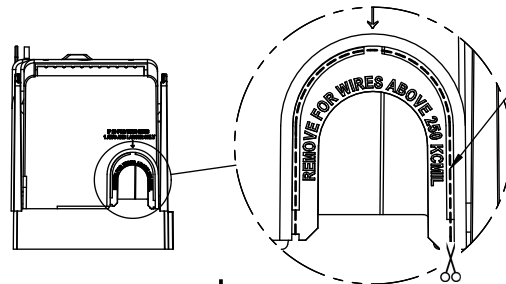

CVRI-RH-25400

COOPER Bussmann
St. Louis MO 63178

Class R fuse holder-CUST-250V

SCALE: 1:1 SIZE: A3 SHEET: 9 OF 14