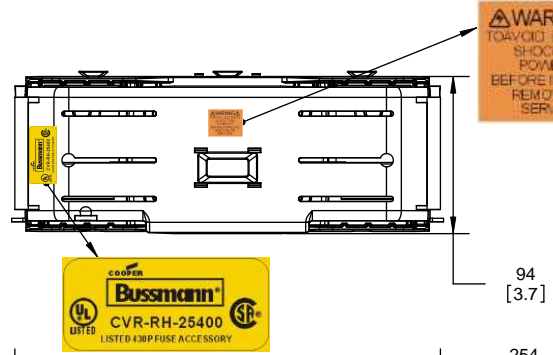

RM25400-1CR WITH CVR-RH-25400 INSTALLED