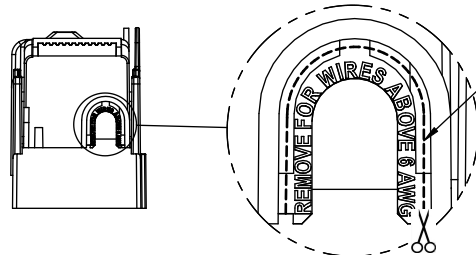

CVRI-RH-60100

COOPER Bussmann
St. Louis MO 63178

TITLE: **Class R fuse holder-CUST-600V**

SCALE: 1:1 SIZE: A3 SHEET: 1 OF 12