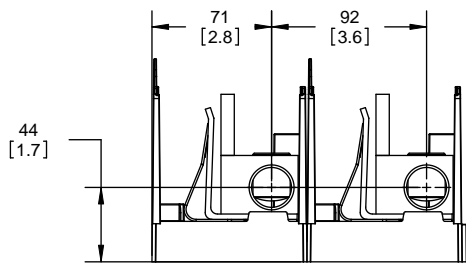

**RM25400-2CR
WITH CVRI-RH-25400 INSTALLED**

COOPER Bussmann
St. Louis MO 63178

TITLE:
Class R fuse holder-CUST-250V

SCALE: 1:1   SIZE: A3   SHEET: 10 OF 14