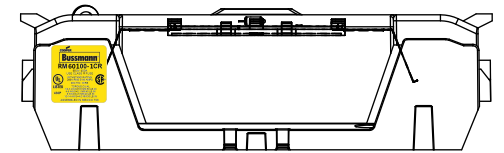

**RM25600-3CR
WITH CVRI-RH-25600 INSTALLED**

COOPER Bussmann
St. Louis MO 63178

TITLE:
Class R fuse holder-CUST-250V

SCALE: 1:1 SIZE: A3 SHEET: 14 OF 14

RM60100-1CR

RM60100-1CR WITH CVR-RH-60100 INSTALLED

RM60100-1CR WITH CVRI-RH-60100 INSTALLED