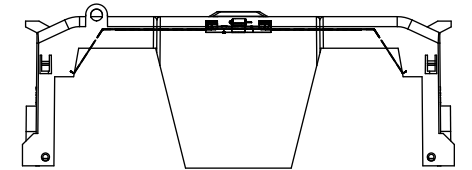

CVRI-RH-25400

COOPER Bussmann
St. Louis MO 63178

Class R fuse holder-CUST-250V

SCALE: 1:1 SIZE: A3 SHEET: 9 OF 14