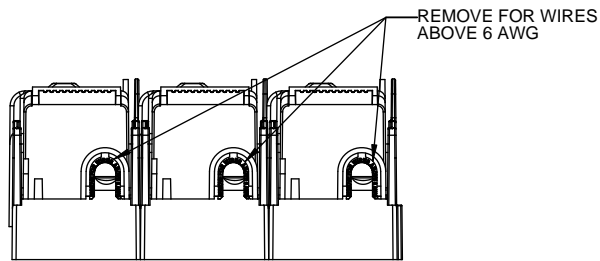

**RM25100-3CR
WITH CVRI-RH-25100 INSTALLED**

COOPER Bussmann
St. Louis MO 63178

TITLE:
Class R fuse holder-CUST-250V

SCALE: 1:1   SIZE: A3   SHEET: 5 OF 14