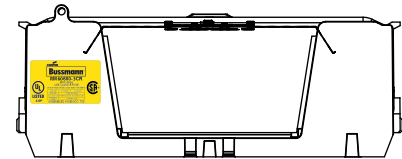

**RM60600-3CR
WITH CVRI-RH-60600 INSTALLED**

COOPER Bussmann
St. Louis MO 63178

TITLE:
Class R fuse holder-CUST-600V

SCALE: 1:5   SIZE: A3   SHEET: 12 OF 12