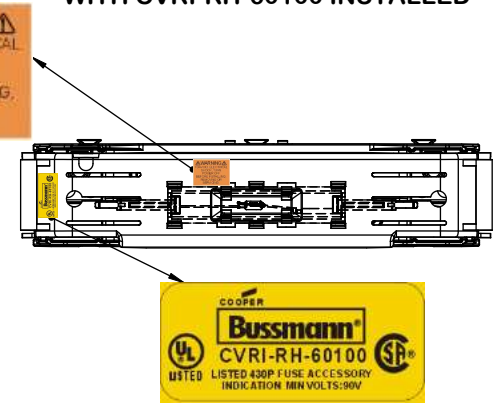

**RM25600-3CR
WITH CVRI-RH-25600 INSTALLED**

COOPER Bussmann
St. Louis MO 63178

TITLE:
Class R fuse holder-CUST-250V

SCALE: 1:1 SIZE: A3 SHEET: 14 OF 14

RM60100-1CR

RM60100-1CR WITH CVR-RH-60100 INSTALLED

RM60100-1CR WITH CVRI-RH-60100 INSTALLED