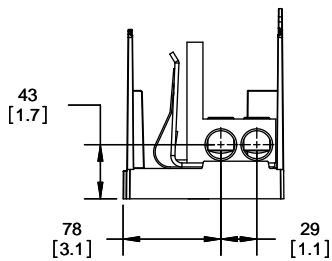

CVR-RH-25600

CVRI-RH-25600

CUT OPEN ALONG THIS DOTTED LINE FOR WIRES ABOVE 250 KCMIL

COOPER Bussmann
St. Louis MO 63178

Class R fuse holder-CUST-250V

SCALE: 1:1 SIZE: A3 SHEET: 12 OF 14