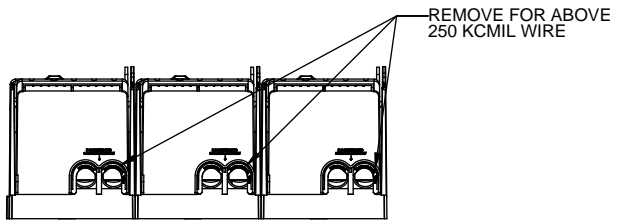

REVISIONS				DATE	ECN	BY
REV	ZONE	DESCRIPTION				

RM60600-3CR

**RM60600-3CR
WITH CVR-RH-60600 INSTALLED**

**RM60600-3CR
WITH CVRI-RH-60600 INSTALLED**

COOPER Bussmann
St. Louis MO 63178

TITLE:
Class R fuse holder-CUST-600V