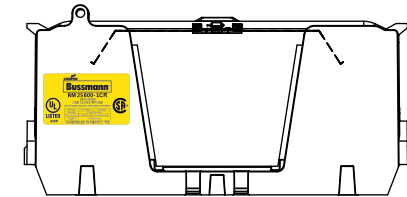

RM25600-1CR WITH CVRI-RH-25600 INSTALLED