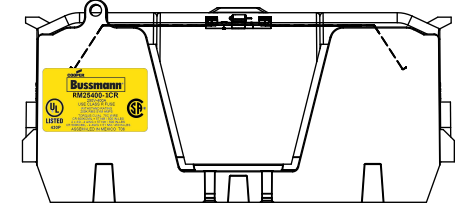

SCALE: 1:1 SIZE: A3 SHEET: 8 OF 14

DESIGN UNITS: METRIC (mm) / INCHES
 UNLESS OTHERWISE SPECIFIED
 THIRD ANGLE PROJECTION

RM25400-1CR

RM25400-1CR WITH CVR-RH-25400 INSTALLED

RM25400-1CR WITH CVRI-RH-25400 INSTALLED