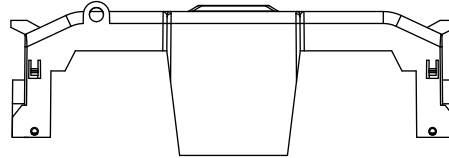

DESIGN UNITS: METRIC (mm)
UNLESS OTHERWISE SPECIFIED [INCHES]

THIRD ANGLE PROJECTION

RM25200-1CR

**RM25200-1CR
WITH CVR-RH-25200 INSTALLED**

**RM25200-1CR
WITH CVRI-RH-25200 INSTALLED**

CVR-RH-25200

CVRI-RH-25200