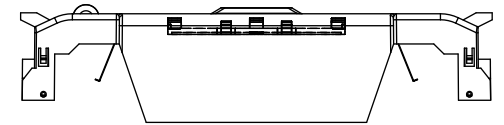

CVRI-RH-60100

COOPER Bussmann
St. Louis MO 63178

TITLE: **Class R fuse holder-CUST-600V**

SCALE: 1:1 SIZE: A3 SHEET: 1 OF 12