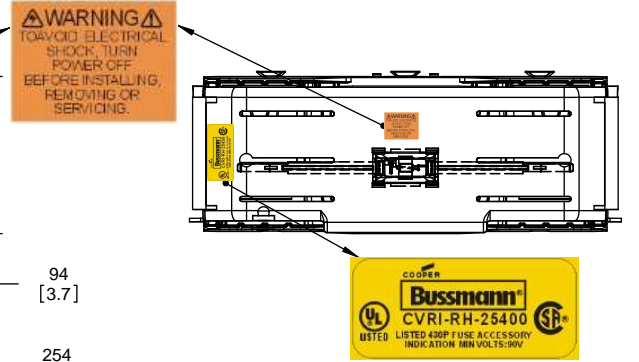

RM25400-1CR WITH CVRI-RH-25400 INSTALLED