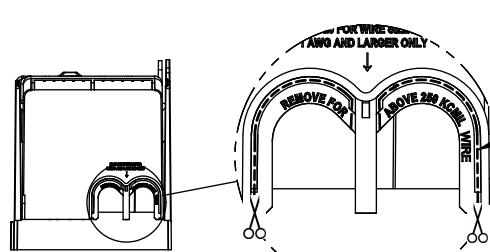

CVR-RH-25600

CVRI-RH-25600

CUT OPEN ALONG THIS DOTTED LINE FOR WIRES ABOVE 250 KCMIL

COOPER Bussmann
St. Louis MO 63178

Class R fuse holder-CUST-250V

SCALE: 1:1 SIZE: A3 SHEET: 12 OF 14