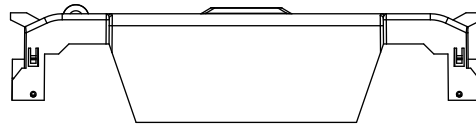

CVR-RH-60100