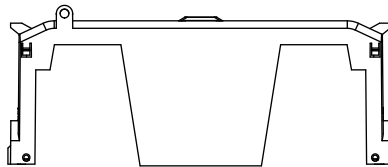

CVR-RH-25600

CVRI-RH-25600

CUT OPEN ALONG THIS DOTTED LINE FOR WIRES ABOVE 250 KCMIL

COOPER Bussmann
St. Louis MO 63178

Class R fuse holder-CUST-250V

SCALE: 1:1 SIZE: A3 SHEET: 12 OF 14