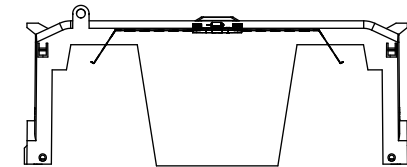

CVR-RH-25600

CVRI-RH-25600

CUT OPEN ALONG THIS DOTTED LINE FOR WIRES ABOVE 250 KCMIL

COOPER Bussmann
St. Louis MO 63178

Class R fuse holder-CUST-250V

SCALE: 1:1 SIZE: A3 SHEET: 12 OF 14