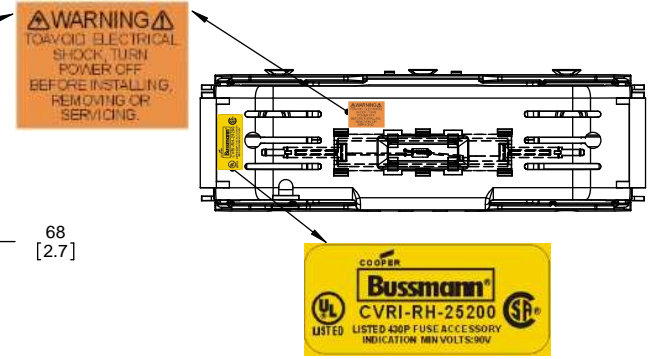

THIRD ANGLE PROJECTION

RM25200-1CR

**RM25200-1CR
WITH CVR-RH-25200 INSTALLED**

**RM25200-1CR
WITH CVRI-RH-25200 INSTALLED**

COOPER Bussmann
RM 25200-1CR

250V-200A
USE CLASS R FUSE
WITHSTAND RATING
200K RMS SYM AMPS
90C/75C WIRE
TORQUE: CU/AL
250 MCM-1 AWG=42 NM/375 LB.IN
2-6 AWG=31 NM/275 LB.IN
ASSEMBLED IN MEXICO T06