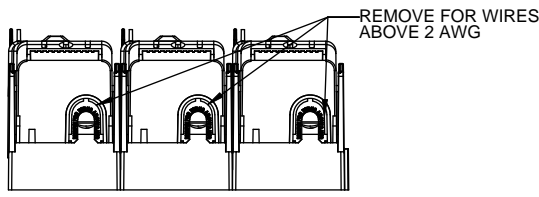

RM60200-3CR

**RM60200-3CR
WITH CVR-RH-60200 INSTALLED**

**RM60200-3CR
WITH CVRI-RH-60200 INSTALLED**

COOPER Bussmann
St. Louis MO 63178

TITLE: **Class R fuse holder-CUST-600V**

SCALE: 1:1   SIZE: A3   SHEET: 6 OF 12