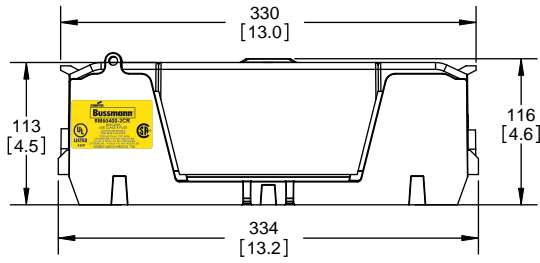

**RM60400-2CR
WITH CVRI-RH-60400 INSTALLED**

COOPER Bussmann
St. Louis MO 63178

TITLE:
Class R fuse holder-CUST-600V

SCALE: 1:1   SIZE: A3   SHEET: 8 OF 12