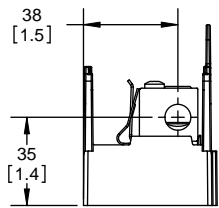

SCALE: 1:2 SIZE: A3 SHEET: 2 OF 14

www.Bussmann.com

RM25100-1CR

ALLEN KEY #: 3/16" (5.5MM)

RM25100-1CR WITH CVR-RH-25100 INSTALLED

RM25100-1CR WITH CVRI-RH-25100 INSTALLED

CVR-RH-25100

CVRI-RH-25100