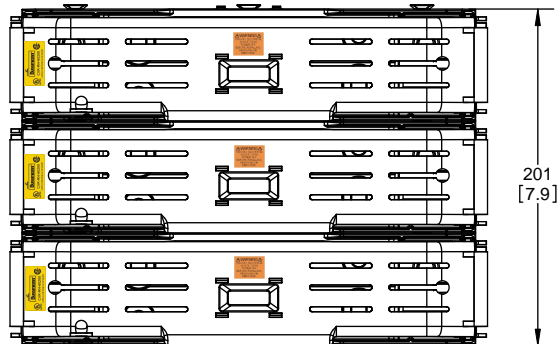

RM60200-3CR

**RM60200-3CR
WITH CVR-RH-60200 INSTALLED**

**RM60200-3CR
WITH CVRI-RH-60200 INSTALLED**

COOPER Bussmann
St. Louis MO 63178

TITLE: **Class R fuse holder-CUST-600V**

SCALE: 1:1   SIZE: A3   SHEET: 6 OF 12