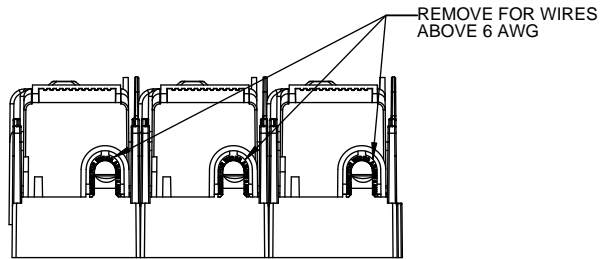

**RM25100-3CR
WITH CVRI-RH-25100 INSTALLED**

COOPER Bussmann
St. Louis MO 63178

TITLE:
Class R fuse holder-CUST-250V

SCALE: 1:1   SIZE: A3   SHEET: 5 OF 14