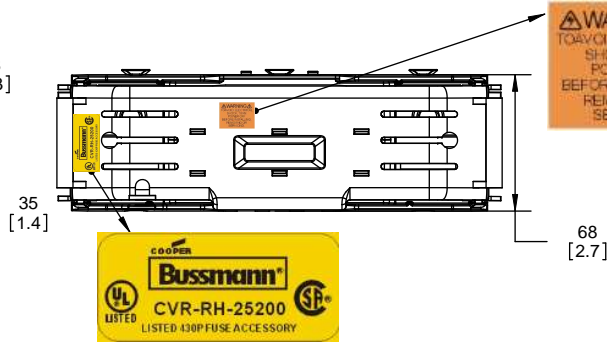

DESIGN UNITS: METRIC (mm)
UNLESS OTHERWISE SPECIFIED [INCHES]

THIRD ANGLE PROJECTION

RM25200-1CR

**RM25200-1CR
WITH CVR-RH-25200 INSTALLED**

**RM25200-1CR
WITH CVRI-RH-25200 INSTALLED**

CVR-RH-25200

CVRI-RH-25200