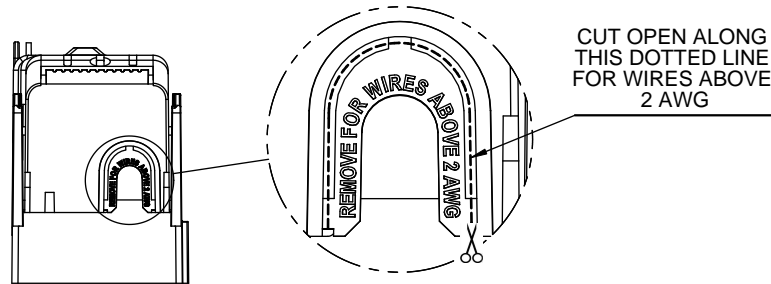

DESIGN UNITS: METRIC (mm)
UNLESS OTHERWISE SPECIFIED [INCHES]

THIRD ANGLE PROJECTION

RM25200-1CR

**RM25200-1CR
WITH CVR-RH-25200 INSTALLED**

**RM25200-1CR
WITH CVRI-RH-25200 INSTALLED**

CVR-RH-25200

CVRI-RH-25200