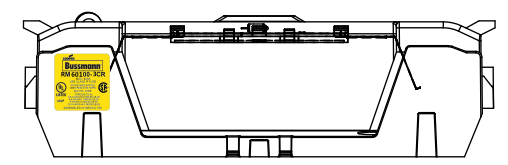

RM60100-3CR

RM60100-3CR WITH CVR-RH-60100 INSTALLED

RM60100-3CR WITH CVRI-RH-60100 INSTALLED

COOPER Bussmann
St. Louis MO 63178

TITLE:
Class R fuse holder-CUST-600V

SCALE: 1:1   SIZE: A3   SHEET: 3 OF 12