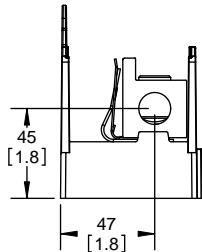

Class R Fuseblocks Catalog Data

Catalog Number	Covers		Voltage	Current	Number of Poles	Label
	Class R	w/o Indication				
RM25100-1CR	CVR-RH-25100	CVRI-RH-25100	250	100	1	RM25100-1CR
RM25100-2CR					2	RM25100-2CR
RM25100-3CR					3	RM25100-3CR
RM25200-1CR	CVR-RH-25200	CVRI-RH-25200		200	1	RM25200-1CR
RM25200-2CR					2	RM25200-2CR
RM25200-3CR					3	RM25200-3CR
RM25400-1CR	CVR-RH-25400	CVRI-RH-25400		400	1	RM25400-1CR
RM25400-2CR					2	RM25400-2CR
RM25400-3CR					3	RM25400-3CR
RM25600-1CR	CVR-RH-25600	CVRI-RH-25600		600	1	RM25600-1CR
RM25600-2CR					2	RM25600-2CR
RM25600-3CR					3	RM25600-3CR

Catalog Number	Covers		Voltage	Current	Number of Poles	Label
	Class R	w/o Indication				
RM60100-1CR	CVR-RH-60100	CVRI-RH-60100	600	100	1	RM60100-1CR
RM60100-2CR					2	RM60100-2CR
RM60100-3CR					3	RM60100-3CR
RM60200-1CR	CVR-RH-60200	CVRI-RH-60200		200	1	RM60200-1CR
RM60200-2CR					2	RM60200-2CR
RM60200-3CR					3	RM60200-3CR
RM60400-1CR	CVR-RH-60400	CVRI-RH-60400		400	1	RM60400-1CR
RM60400-2CR					2	RM60400-2CR
RM60400-3CR					3	RM60400-3CR
RM60600-1CR	CVR-RH-60600	CVRI-RH-60600		600	1	RM60600-1CR
RM60600-2CR					2	RM60600-2CR
RM60600-3CR					3	RM60600-3CR

DESIGN UNITS: METRIC (mm)
UNLESS OTHERWISE SPECIFIED [INCHES]

THIRD ANGLE PROJECTION

RM25200-1CR

**RM25200-1CR
WITH CVR-RH-25200 INSTALLED**

**RM25200-1CR
WITH CVRI-RH-25200 INSTALLED**

CVR-RH-25200

CVRI-RH-25200