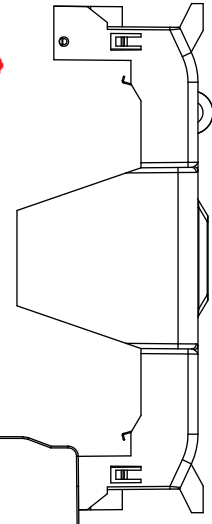

Class R Fuseblocks Catalog Data

Catalog Number	Covers		Voltage	Current	Number of Poles	Label
	Class R	w/o Indication				
RM25100-1CR	CVR-RH-25100	CVRI-RH-25100	250	100	1	RM25100-1CR
RM25100-2CR					2	RM25100-2CR
RM25100-3CR					3	RM25100-3CR
RM25200-1CR	CVR-RH-25200	CVRI-RH-25200		200	1	RM25200-1CR
RM25200-2CR					2	RM25200-2CR
RM25200-3CR					3	RM25200-3CR
RM25400-1CR	CVR-RH-25400	CVRI-RH-25400		400	1	RM25400-1CR
RM25400-2CR					2	RM25400-2CR
RM25400-3CR					3	RM25400-3CR
RM25600-1CR	CVR-RH-25600	CVRI-RH-25600		600	1	RM25600-1CR
RM25600-2CR					2	RM25600-2CR
RM25600-3CR					3	RM25600-3CR

Catalog Number	Covers		Voltage	Current	Number of Poles	Label
	Class R	w/o Indication				
RM60100-1CR	CVR-RH-60100	CVRI-RH-60100	600	100	1	RM60100-1CR
RM60100-2CR					2	RM60100-2CR
RM60100-3CR					3	RM60100-3CR
RM60200-1CR	CVR-RH-60200	CVRI-RH-60200		200	1	RM60200-1CR
RM60200-2CR					2	RM60200-2CR
RM60200-3CR					3	RM60200-3CR
RM60400-1CR	CVR-RH-60400	CVRI-RH-60400		400	1	RM60400-1CR
RM60400-2CR					2	RM60400-2CR
RM60400-3CR					3	RM60400-3CR
RM60600-1CR	CVR-RH-60600	CVRI-RH-60600		600	1	RM60600-1CR
RM60600-2CR					2	RM60600-2CR
RM60600-3CR					3	RM60600-3CR

COOPER Bussmann
St. Louis MO 63178

TITLE:
Class R fuse holder-CUST

SCALE: 1:1 SIZE: A3 SHEET: 1 OF 14

PUSH DOWN

LIFT UP

LIFT UP, THEN ROTATE OVER

 St. Louis MO 63178		
TITLE:		
Class R fuse holder-CUST		
SCALE: 1:2	SIZE: A3	SHEET: 2 OF 14
www.Bussmann.com		

RM25100-1CR

RM25100-1CR WITH CVR-RH-25100 INSTALLED

RM25100-1CR WITH CVRI-RH-25100 INSTALLED

CVR-RH-25100

CVRI-RH-25100

COOPER Bussmann
St. Louis MO 63178

TITLE: **Class R fuse holder-CUST-250V**

SCALE: 1:1 SIZE: A3 SHEET: 3 OF 14