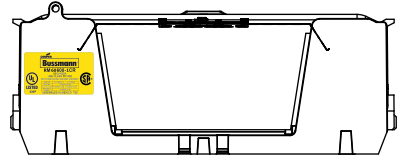

RM60600-1CR

RM60600-1CR WITH CVR-RH-60600 INSTALLED

RM60600-1CR WITH CVRI-RH-60600 INSTALLED

WARNING
TO AVOID ELECTRICAL SHOCK, TURN POWER OFF BEFORE INSTALLING, REMOVING OR SERVICING.

CVR-RH-60600

CVRI-RH-60600

COOPER Bussmann
St. Louis MO 63178

TITLE:
Class R fuse holder-CUST-600V

SCALE: 1:5 SIZE: A3 SHEET: 10 OF 12