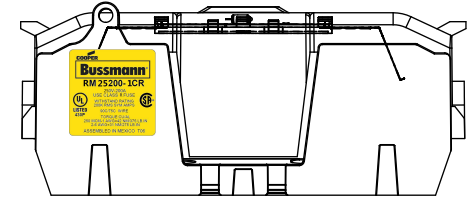

THIRD ANGLE PROJECTION

RM25200-1CR

**RM25200-1CR
WITH CVR-RH-25200 INSTALLED**

**RM25200-1CR
WITH CVRI-RH-25200 INSTALLED**

COOPER Bussmann
RM 25200-1CR

250V-200A
USE CLASS R FUSE
WITHSTAND RATING
200K RMS SYM AMPS
90C/75C WIRE
TORQUE: CU/AL
250 MCM-1 AWG=42 NM/375 LB.IN
2-6 AWG=31 NM/275 LB.IN
ASSEMBLED IN MEXICO T06