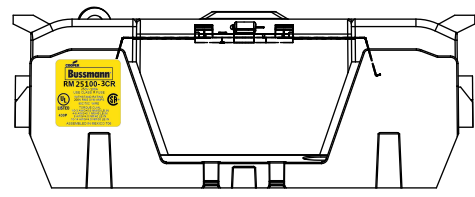

THIRD ANGLE PROJECTION

RM25100-3CR

**RM25100-3CR
WITH CVR-RH-25100 INSTALLED**

**RM25100-3CR
WITH CVRI-RH-25100 INSTALLED**

COOPER Bussmann
St. Louis MO 63178

TITLE:
Class R fuse holder-CUST-250V

SCALE: 1:1 SIZE: A3 SHEET: 5 OF 14