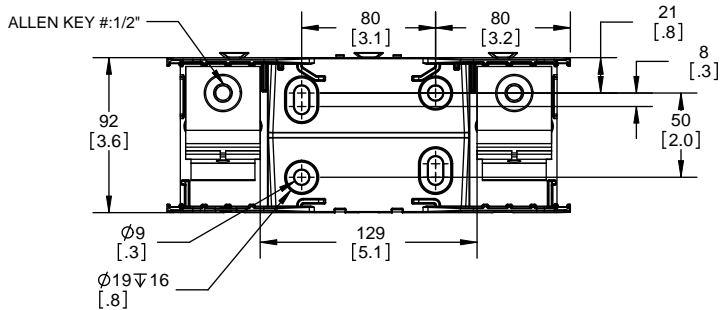

SCALE: 1:1 SIZE: A3 SHEET: 8 OF 14

DESIGN UNITS: METRIC (mm)
UNLESS OTHERWISE SPECIFIED
[INCHES]

THIRD ANGLE PROJECTION

RM25400-1CR

**RM25400-1CR
WITH CVR-RH-25400 INSTALLED**

**RM25400-1CR
WITH CVRI-RH-25400 INSTALLED**