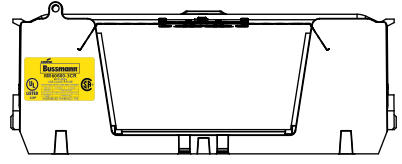

REVISIONS				DATE	ECN	BY
REV	ZONE	DESCRIPTION				

RM60600-3CR

**RM60600-3CR
WITH CVR-RH-60600 INSTALLED**

**RM60600-3CR
WITH CVRI-RH-60600 INSTALLED**

COOPER Bussmann
St. Louis MO 63178

TITLE:
Class R fuse holder-CUST-600V