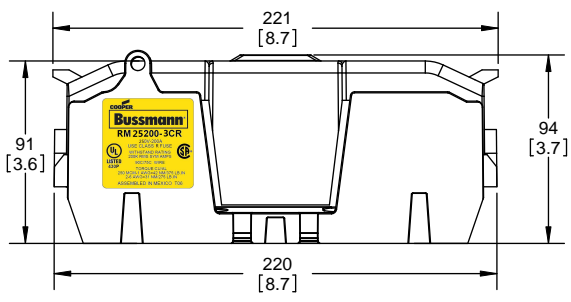

DESIGN UNITS: METRIC (mm)
UNLESS OTHERWISE SPECIFIED [INCHES]

THIRD ANGLE PROJECTION

RM25200-3CR

**RM25200-3CR
WITH CVR-RH-25200 INSTALLED**

**RM25200-3CR
WITH CVRI-RH-25200 INSTALLED**

ALLEN KEY #:
3/8" (10.0MM)

COOPER Bussmann
St. Louis MO 63178

TITLE:
Class R fuse holder-CUST-250V

SCALE: 1:1   SIZE: A3   SHEET: 8 OF 14