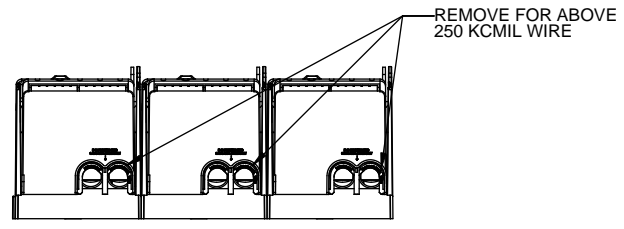

REVISIONS				DATE	ECN	BY
REV	ZONE	DESCRIPTION				

RM60600-3CR

**RM60600-3CR
WITH CVR-RH-60600 INSTALLED**

**RM60600-3CR
WITH CVRI-RH-60600 INSTALLED**

COOPER Bussmann
St. Louis MO 63178

TITLE:
Class R fuse holder-CUST-600V