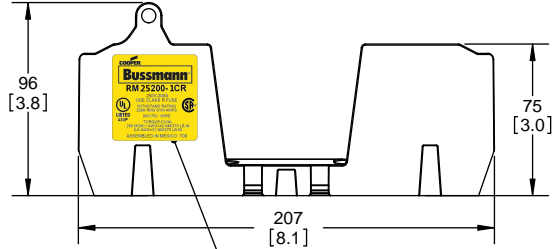

THIRD ANGLE PROJECTION

RM25200-1CR

**RM25200-1CR
WITH CVR-RH-25200 INSTALLED**

**RM25200-1CR
WITH CVRI-RH-25200 INSTALLED**

COOPER Bussmann
RM 25200-1CR

250V-200A
USE CLASS R FUSE
WITHSTAND RATING
200K RMS SYM AMPS
90C/75C WIRE
TORQUE: CU/AL
250 MCM-1 AWG=42 NM/375 LB.IN
2-6 AWG=31 NM/275 LB.IN
ASSEMBLED IN MEXICO T06