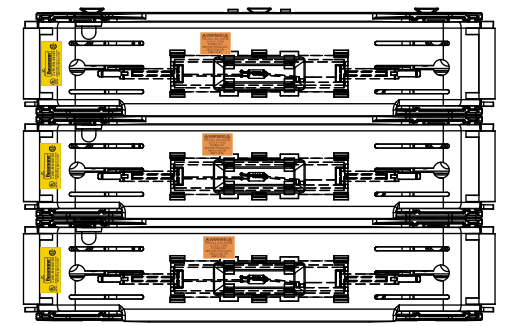

RM60100-3CR

RM60100-3CR WITH CVR-RH-60100 INSTALLED

RM60100-3CR WITH CVRI-RH-60100 INSTALLED

COOPER Bussmann
St. Louis MO 63178

TITLE:
Class R fuse holder-CUST-600V

SCALE: 1:1   SIZE: A3   SHEET: 3 OF 12