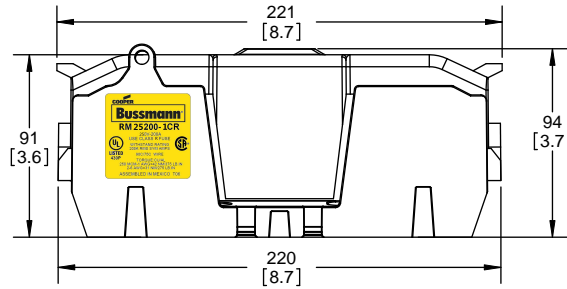

DESIGN UNITS: METRIC (mm)
UNLESS OTHERWISE SPECIFIED [INCHES]

THIRD ANGLE PROJECTION

RM25200-1CR

**RM25200-1CR
WITH CVR-RH-25200 INSTALLED**

**RM25200-1CR
WITH CVRI-RH-25200 INSTALLED**

CVR-RH-25200

CVRI-RH-25200