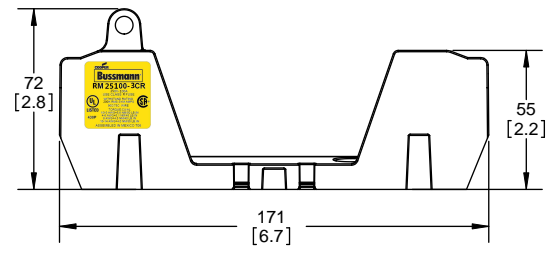

THIRD ANGLE PROJECTION

RM25100-3CR

**RM25100-3CR
WITH CVR-RH-25100 INSTALLED**

**RM25100-3CR
WITH CVRI-RH-25100 INSTALLED**

COOPER Bussmann
St. Louis MO 63178

TITLE:
Class R fuse holder-CUST-250V

SCALE: 1:1 SIZE: A3 SHEET: 5 OF 14