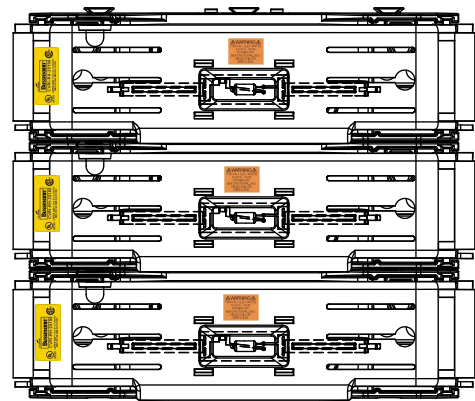

THIRD ANGLE PROJECTION

RM25100-3CR

**RM25100-3CR
WITH CVR-RH-25100 INSTALLED**

**RM25100-3CR
WITH CVRI-RH-25100 INSTALLED**

COOPER Bussmann
St. Louis MO 63178

TITLE:
Class R fuse holder-CUST-250V

SCALE: 1:1 SIZE: A3 SHEET: 5 OF 14