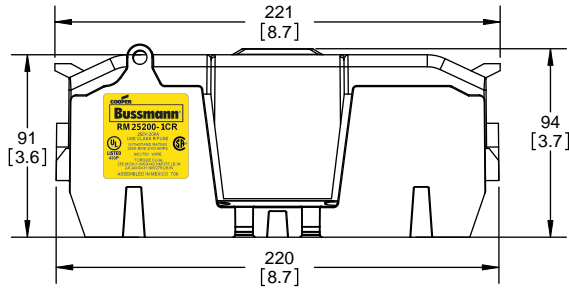

THIRD ANGLE PROJECTION

RM25200-1CR

**RM25200-1CR
WITH CVR-RH-25200 INSTALLED**

**RM25200-1CR
WITH CVRI-RH-25200 INSTALLED**

COOPER Bussmann
RM 25200-1CR

250V-200A
USE CLASS R FUSE
WITHSTAND RATING
200K RMS SYM AMPS
90C/75C WIRE
TORQUE: CU/AL
250 MCM-1 AWG=42 NM/375 LB.IN
2-6 AWG=31 NM/275 LB.IN
ASSEMBLED IN MEXICO T06