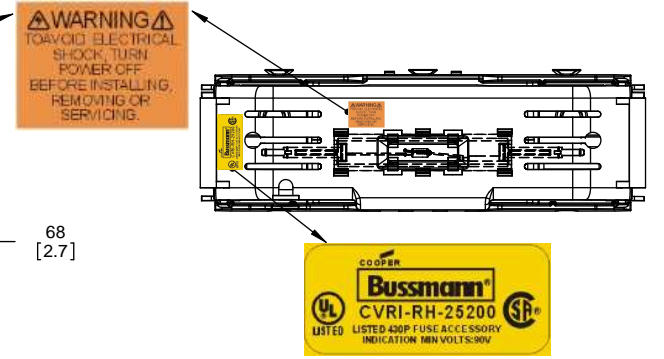

**RM25200-1CR
WITH CVRI-RH-25200 INSTALLED**