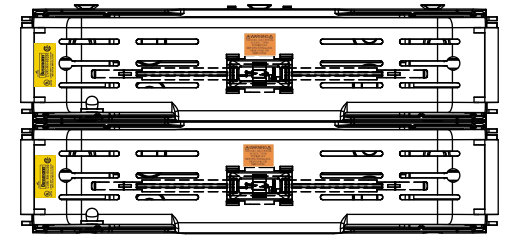

RM60200-2CR

**RM60200-2CR
WITH CVR-RH-60200 INSTALLED**

**RM60200-2CR
WITH CVRI-RH-60200 INSTALLED**

COOPER Bussmann
St. Louis MO 63178

TITLE:
Class R fuse holder-CUST-600V

SCALE: 1:1 SIZE: A3 SHEET: 5 OF 12