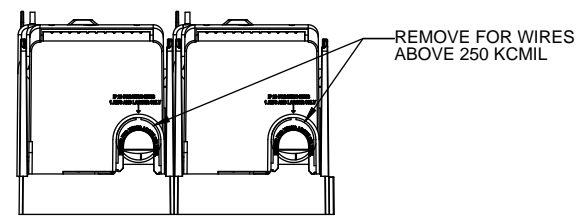

**RM25400-2CR
WITH CVRI-RH-25400 INSTALLED**

COOPER Bussmann
St. Louis MO 63178

TITLE:
Class R fuse holder-CUST-250V

SCALE: 1:1   SIZE: A3   SHEET: 10 OF 14