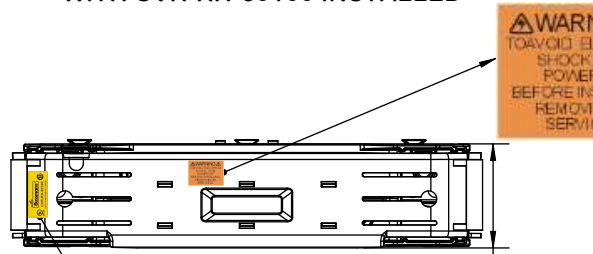

TITLE:
Class R fuse holder-CUST-250V

SCALE: 1:1 SIZE: A3 SHEET: 14 OF 14

REVISONS			DATE	ECN	BY
REV	ZONE	DESCRIPTION			

RM60100-1CR

RM60100-1CR WITH CVR-RH-60100 INSTALLED

RM60100-1CR WITH CVRI-RH-60100 INSTALLED