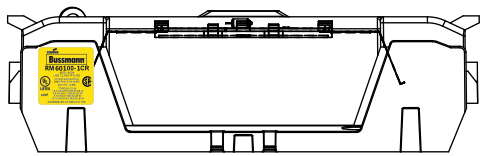

REVISONS			DATE	ECN	BY
REV	ZONE	DESCRIPTION			

RM60100-1CR

RM60100-1CR WITH CVR-RH-60100 INSTALLED

RM60100-1CR WITH CVRI-RH-60100 INSTALLED