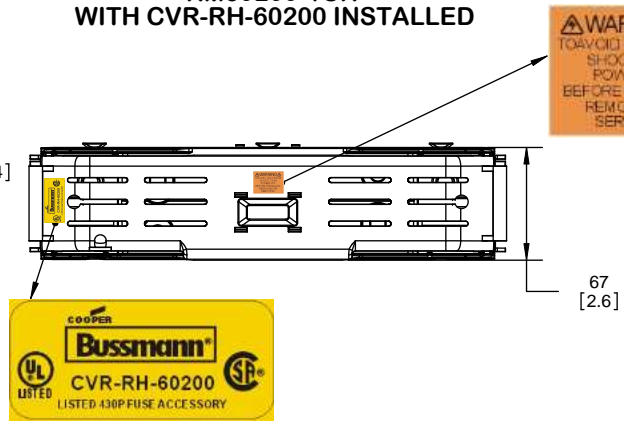

SCALE: 1:1 SIZE: A3 SHEET: 3 OF 12

REVISIONS				DATE	ECN	BY
REV	ZONE	DESCRIPTION				

RM60200-1CR

RM60200-1CR WITH CVR-RH-60200 INSTALLED

WARNING
TO AVOID ELECTRICAL SHOCK, TURN POWER OFF BEFORE INSTALLING, REMOVING OR SERVICING.