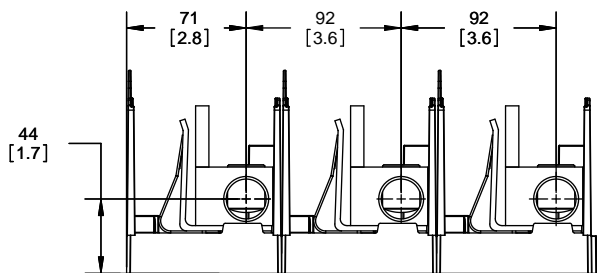

DESIGN UNITS: METRIC (mm)
UNLESS OTHERWISE SPECIFIED
[INCHES]

THIRD ANGLE PROJECTION

RM25400-3CR

**RM25400-3CR
WITH CVR-RH-25400 INSTALLED**

**RM25400-3CR
WITH CVRI-RH-25400 INSTALLED**

COOPER Bussmann
St. Louis MO 63178