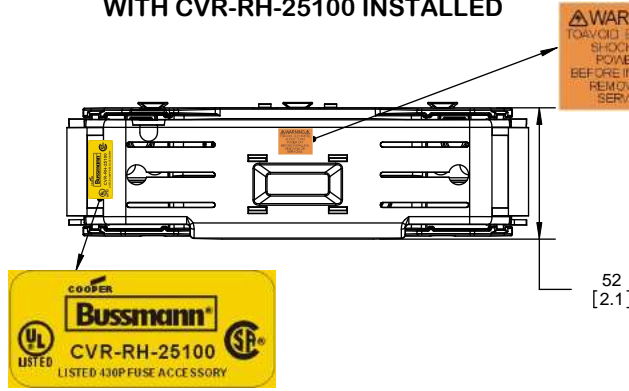

Catalog Number	Covers		Voltage	Current	Number of Poles	Label
	Class R	w/o Indication				
RM60100-1CR	CVR-RH-60100	CVRI-RH-60100	600	100	1	RM60100-1CR
RM60100-2CR					2	RM60100-2CR
RM60100-3CR					3	RM60100-3CR
RM60200-1CR	CVR-RH-60200	CVRI-RH-60200		200	1	RM60200-1CR
RM60200-2CR					2	RM60200-2CR
RM60200-3CR					3	RM60200-3CR
RM60400-1CR	CVR-RH-60400	CVRI-RH-60400		400	1	RM60400-1CR
RM60400-2CR					2	RM60400-2CR
RM60400-3CR					3	RM60400-3CR
RM60600-1CR	CVR-RH-60600	CVRI-RH-60600		600	1	RM60600-1CR
RM60600-2CR					2	RM60600-2CR
RM60600-3CR					3	RM60600-3CR

COOPER Bussmann
St. Louis MO 63178

TITLE:
Class R fuse holder-CUST

SCALE: 1:1 SIZE: A3 SHEET: 1 OF 14

PUSH DOWN

LIFT UP

LIFT UP, THEN ROTATE OVER

 St. Louis MO 63178		
TITLE:		
Class R fuse holder-CUST		
SCALE: 1:2	SIZE: A3	SHEET: 2 OF 14
www.Bussmann.com		

RM25100-1CR

RM25100-1CR WITH CVR-RH-25100 INSTALLED

RM25100-1CR WITH CVRI-RH-25100 INSTALLED

CVR-RH-25100

CVRI-RH-25100

COOPER Bussmann
St. Louis MO 63178

TITLE: **Class R fuse holder-CUST-250V**

SCALE: 1:1 SIZE: A3 SHEET: 3 OF 14