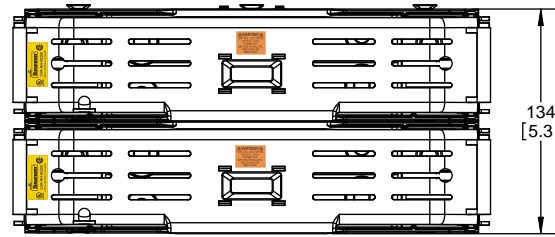

RM60200-2CR

**RM60200-2CR
WITH CVR-RH-60200 INSTALLED**

**RM60200-2CR
WITH CVRI-RH-60200 INSTALLED**

COOPER Bussmann
St. Louis MO 63178

TITLE:
Class R fuse holder-CUST-600V

SCALE: 1:1 SIZE: A3 SHEET: 5 OF 12