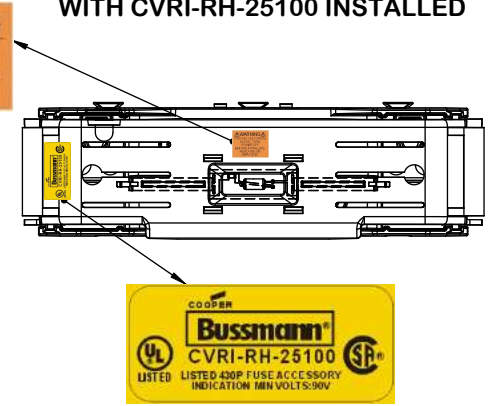

Class R Fuseblocks Catalog Data

Catalog Number	Covers		Voltage	Current	Number of Poles	Label
	Class R	w/o Indication				
RM25100-1CR	CVR-RH-25100	CVRI-RH-25100	250	100	1	RM25100-1CR
RM25100-2CR					2	RM25100-2CR
RM25100-3CR					3	RM25100-3CR
RM25200-1CR	CVR-RH-25200	CVRI-RH-25200		200	1	RM25200-1CR
RM25200-2CR					2	RM25200-2CR
RM25200-3CR					3	RM25200-3CR
RM25400-1CR	CVR-RH-25400	CVRI-RH-25400		400	1	RM25400-1CR
RM25400-2CR					2	RM25400-2CR
RM25400-3CR					3	RM25400-3CR
RM25600-1CR	CVR-RH-25600	CVRI-RH-25600		600	1	RM25600-1CR
RM25600-2CR					2	RM25600-2CR
RM25600-3CR					3	RM25600-3CR

Catalog Number	Covers		Voltage	Current	Number of Poles	Label
	Class R	w/o Indication				
RM60100-1CR	CVR-RH-60100	CVRI-RH-60100	600	100	1	RM60100-1CR
RM60100-2CR					2	RM60100-2CR
RM60100-3CR					3	RM60100-3CR
RM60200-1CR	CVR-RH-60200	CVRI-RH-60200		200	1	RM60200-1CR
RM60200-2CR					2	RM60200-2CR
RM60200-3CR					3	RM60200-3CR
RM60400-1CR	CVR-RH-60400	CVRI-RH-60400		400	1	RM60400-1CR
RM60400-2CR					2	RM60400-2CR
RM60400-3CR					3	RM60400-3CR
RM60600-1CR	CVR-RH-60600	CVRI-RH-60600		600	1	RM60600-1CR
RM60600-2CR					2	RM60600-2CR
RM60600-3CR					3	RM60600-3CR

COOPER Bussmann
St. Louis MO 63178

TITLE:
Class R fuse holder-CUST

SCALE: 1:1 SIZE: A3 SHEET: 1 OF 14

PUSH DOWN

LIFT UP

LIFT UP, THEN ROTATE OVER

 St. Louis MO 63178		
TITLE:		
Class R fuse holder-CUST		
SCALE: 1:2	SIZE: A3	SHEET: 2 OF 14
www.Bussmann.com		

RM25100-1CR

RM25100-1CR WITH CVR-RH-25100 INSTALLED

RM25100-1CR WITH CVRI-RH-25100 INSTALLED

CVR-RH-25100

CVRI-RH-25100

COOPER Bussmann
St. Louis MO 63178

TITLE: **Class R fuse holder-CUST-250V**

SCALE: 1:1 SIZE: A3 SHEET: 3 OF 14