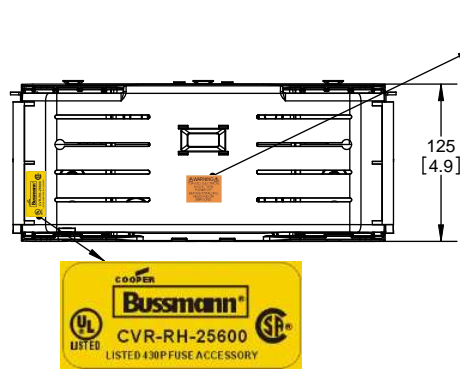

TITLE:
Class R fuse holder-CUST-250V

SCALE: 1:1 SIZE: A3 SHEET: 11 OF 14

DESIGN UNITS: METRIC (mm) UNLESS OTHERWISE SPECIFIED
 THIRD ANGLE PROJECTION

RM25600-1CR

RM25600-1CR WITH CVR-RH-25600 INSTALLED

RM25600-1CR WITH CVRI-RH-25600 INSTALLED