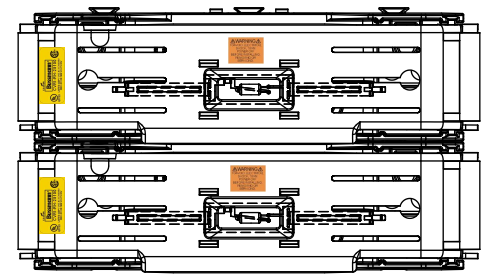

**RM25100-2CR
WITH CVRI-RH-25100 INSTALLED**

COOPER Bussmann
St. Louis MO 63178

TITLE:
Class R fuse holder-CUST-250V

SCALE: 1:1   SIZE: A3   SHEET: 4 OF 14