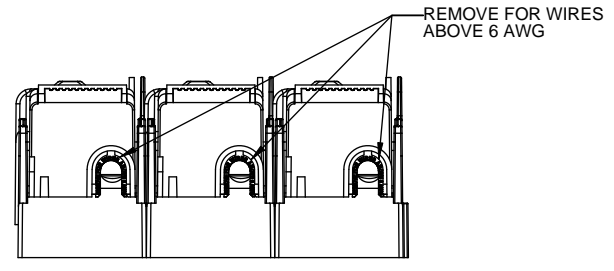

**RM25100-3CR
WITH CVRI-RH-25100 INSTALLED**

COOPER Bussmann
St. Louis MO 63178

TITLE:
Class R fuse holder-CUST-250V

SCALE: 1:1   SIZE: A3   SHEET: 5 OF 14