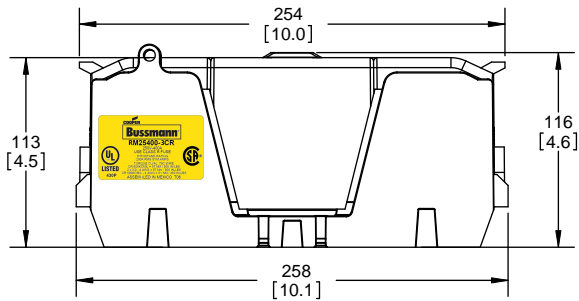

DESIGN UNITS: METRIC (mm)
UNLESS OTHERWISE SPECIFIED
[INCHES]

THIRD ANGLE PROJECTION

RM25400-3CR

**RM25400-3CR
WITH CVR-RH-25400 INSTALLED**

**RM25400-3CR
WITH CVRI-RH-25400 INSTALLED**

COOPER Bussmann
St. Louis MO 63178

TITLE:
Class R fuse holder-CUST-250V

SCALE: 1:1   SIZE: A3   SHEET: 11 OF 14