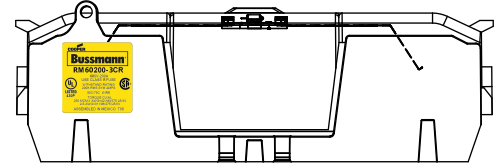

RM60200-3CR

**RM60200-3CR
WITH CVR-RH-60200 INSTALLED**

**RM60200-3CR
WITH CVRI-RH-60200 INSTALLED**

COOPER Bussmann
St. Louis MO 63178

TITLE: **Class R fuse holder-CUST-600V**

SCALE: 1:1   SIZE: A3   SHEET: 6 OF 12