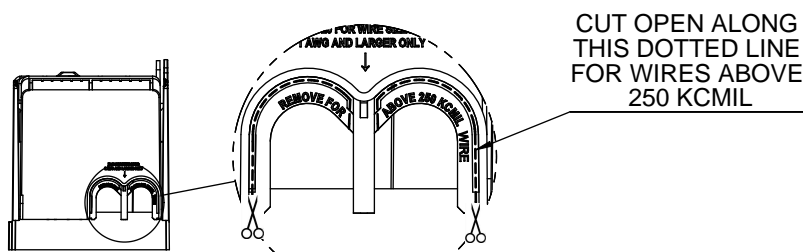

COOPER Bussmann
RM 25600-1CR
250V-600A
USE CLASS R FUSE
WITHSTAND RATING 200K RMS SYM AMPS

WIRE SIZE	CUT TORQUE	AL TORQUE
600 KCMIL	87 NM / 620 IN-LBS	
DUAL 304 AWG	37 NM/600 IN-LBS	33.9 NM/300 IN-LBS
100 KCMIL	51 NM/450 IN-LBS	

UL LISTED 430P SA
ASSEMBLED IN MEXICO T06