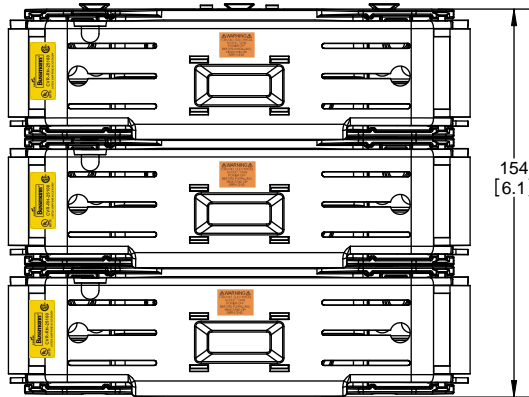

TITLE:
Class R fuse holder-CUST-250V

SCALE: 1:1 SIZE: A3 SHEET: 4 OF 14

DESIGN UNITS: METRIC (mm)
UNLESS OTHERWISE SPECIFIED [INCHES]

THIRD ANGLE PROJECTION

RM25100-3CR

**RM25100-3CR
WITH CVR-RH-25100 INSTALLED**