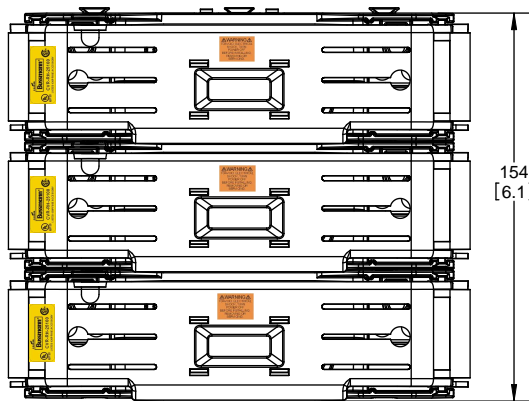

**RM25100-3CR
WITH CVR-RH-25100 INSTALLED**