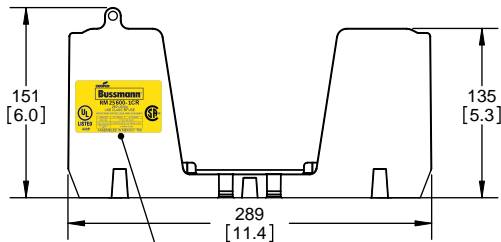

RM25600-1CR WITH CVRI-RH-25600 INSTALLED