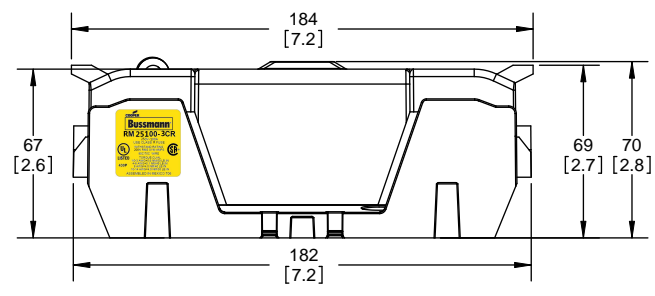

**RM25100-3CR
WITH CVRI-RH-25100 INSTALLED**

COOPER Bussmann
St. Louis MO 63178

TITLE:
Class R fuse holder-CUST-250V

SCALE: 1:1   SIZE: A3   SHEET: 5 OF 14