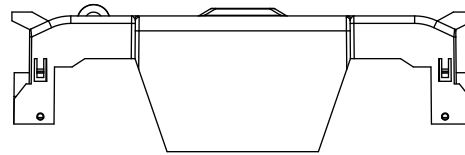

RM25100-1CR

RM25100-1CR WITH CVR-RH-25100 INSTALLED

RM25100-1CR WITH CVRI-RH-25100 INSTALLED

CVR-RH-25100

CVRI-RH-25100

COOPER Bussmann
St. Louis MO 63178

TITLE: **Class R fuse holder-CUST-250V**

SCALE: 1:1 SIZE: A3 SHEET: 3 OF 14