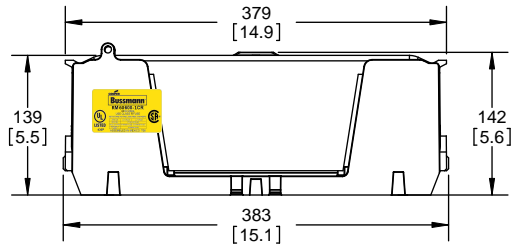

RM60600-1CR

RM60600-1CR WITH CVR-RH-60600 INSTALLED

RM60600-1CR WITH CVRI-RH-60600 INSTALLED

WARNING
TO AVOID ELECTRICAL SHOCK, TURN POWER OFF BEFORE INSTALLING, REMOVING OR SERVICING.

CVR-RH-60600

CVRI-RH-60600

COOPER Bussmann
St. Louis MO 63178

TITLE:
Class R fuse holder-CUST-600V

SCALE: 1:5 SIZE: A3 SHEET: 10 OF 12