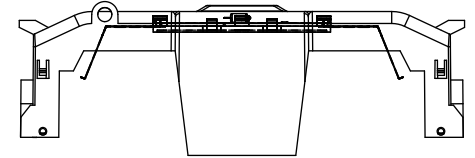

CVRI-RH-25200

COOPER Bussmann
St. Louis MO 63178

TITLE:
Class R fuse holder-CUST-250V

SCALE: 1:1 SIZE: A3 SHEET: 6 OF 14