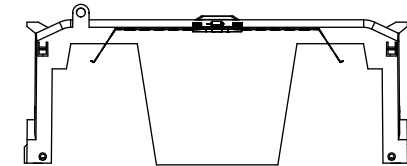

CVR-RH-25600

CVRI-RH-25600