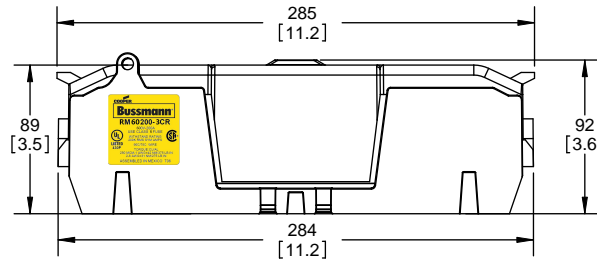

RM60200-3CR

**RM60200-3CR
WITH CVR-RH-60200 INSTALLED**

**RM60200-3CR
WITH CVRI-RH-60200 INSTALLED**

COOPER Bussmann
St. Louis MO 63178

TITLE: **Class R fuse holder-CUST-600V**

SCALE: 1:1   SIZE: A3   SHEET: 6 OF 12