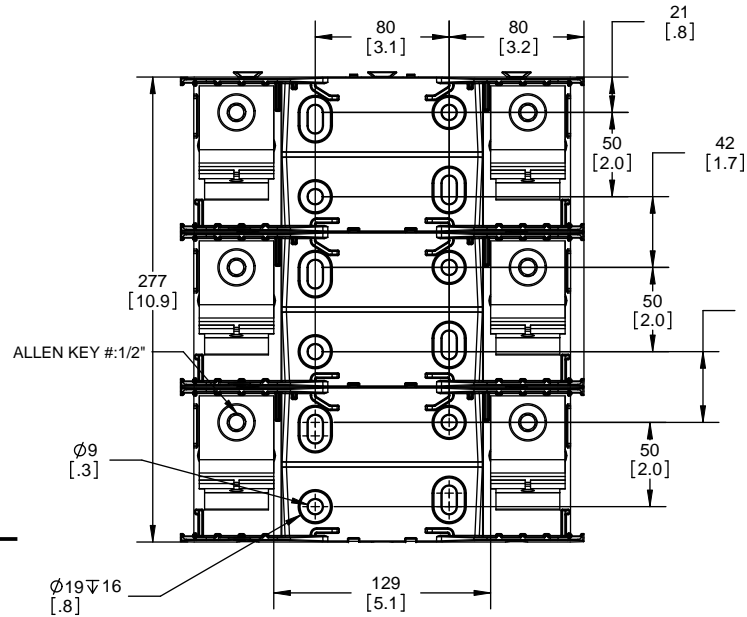

DESIGN UNITS: METRIC (mm)
UNLESS OTHERWISE SPECIFIED [INCHES]

THIRD ANGLE PROJECTION

RM25400-3CR

**RM25400-3CR
WITH CVR-RH-25400 INSTALLED**

**RM25400-3CR
WITH CVRI-RH-25400 INSTALLED**

COOPER Bussmann
St. Louis MO 63178