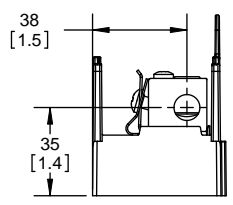

CVR-RH-60100

CVRI-RH-60100

CUT OPEN ALONG THIS DOTTED LINE FOR WIRES ABOVE 6 AWG

COOPER Bussmann
St. Louis MO 63178

TITLE: **Class R fuse holder-CUST-600V**

SCALE: 1:1 SIZE: A3 SHEET: 1 OF 12