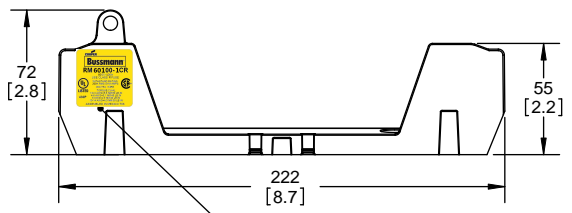

REVISONS			DATE	ECN	BY
REV	ZONE	DESCRIPTION			

RM60100-1CR

RM60100-1CR WITH CVR-RH-60100 INSTALLED

RM60100-1CR WITH CVRI-RH-60100 INSTALLED