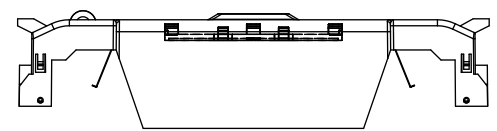

CVR-RH-60100

CVRI-RH-60100

CUT OPEN ALONG THIS DOTTED LINE FOR WIRES ABOVE 6 AWG

COOPER Bussmann
St. Louis MO 63178

TITLE: **Class R fuse holder-CUST-600V**

SCALE: 1:1 SIZE: A3 SHEET: 1 OF 12