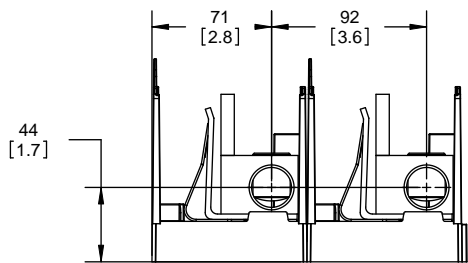

**RM25400-2CR
WITH CVRI-RH-25400 INSTALLED**

COOPER Bussmann
St. Louis MO 63178

TITLE:
Class R fuse holder-CUST-250V

SCALE: 1:1   SIZE: A3   SHEET: 10 OF 14