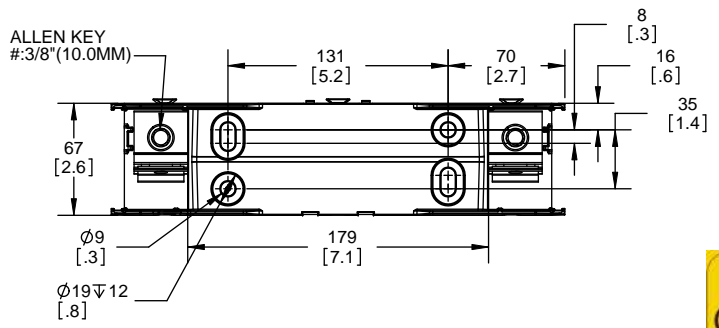

REVISIONS			DATE	ECN	BY
REV	ZONE	DESCRIPTION			

RM60200-1CR

RM60200-1CR WITH CVR-RH-60200 INSTALLED

RM60200-1CR WITH CVRI-RH-60200 INSTALLED