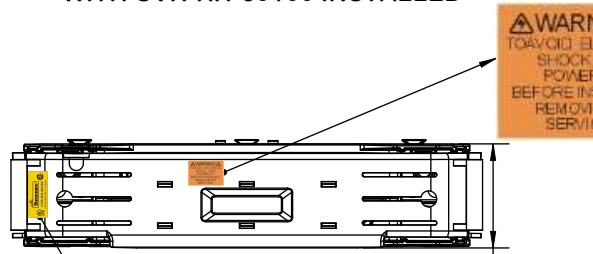

RM60100-1CR WITH CVR-RH-60100 INSTALLED

RM60100-1CR WITH CVRI-RH-60100 INSTALLED

CVR-RH-60100

CVRI-RH-60100

CUT OPEN ALONG THIS DOTTED LINE FOR WIRES ABOVE 6 AWG

COOPER Bussmann
St. Louis MO 63178

TITLE: **Class R fuse holder-CUST-600V**