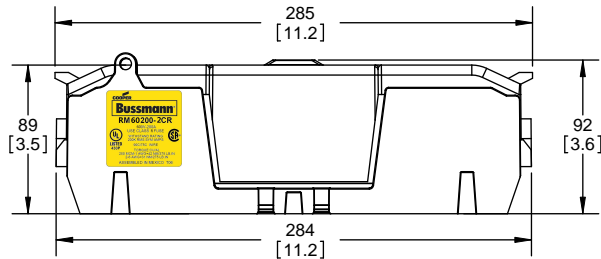

RM60200-2CR

**RM60200-2CR
WITH CVR-RH-60200 INSTALLED**

**RM60200-2CR
WITH CVRI-RH-60200 INSTALLED**

COOPER Bussmann
St. Louis MO 63178

TITLE:
Class R fuse holder-CUST-600V

SCALE: 1:1 SIZE: A3 SHEET: 5 OF 12