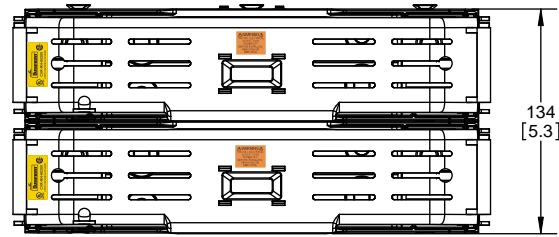

RM60200-2CR

**RM60200-2CR
WITH CVR-RH-60200 INSTALLED**

**RM60200-2CR
WITH CVRI-RH-60200 INSTALLED**

COOPER Bussmann
St. Louis MO 63178

TITLE:
Class R fuse holder-CUST-600V

SCALE: 1:1 SIZE: A3 SHEET: 5 OF 12