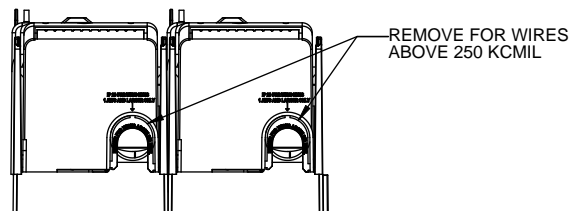

**RM25400-2CR
WITH CVRI-RH-25400 INSTALLED**

COOPER Bussmann
St. Louis MO 63178

TITLE:
Class R fuse holder-CUST-250V

SCALE: 1:1   SIZE: A3   SHEET: 10 OF 14