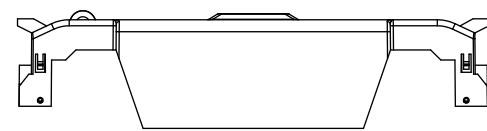

CVR-RH-60100

CVRI-RH-60100

CUT OPEN ALONG THIS DOTTED LINE FOR WIRES ABOVE 6 AWG

COOPER Bussmann
St. Louis MO 63178

TITLE: **Class R fuse holder-CUST-600V**

SCALE: 1:1 SIZE: A3 SHEET: 1 OF 12