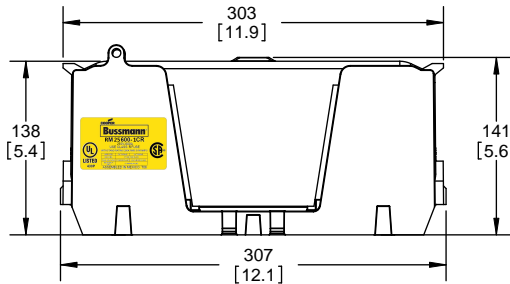

TITLE:
Class R fuse holder-CUST-250V

SCALE: 1:1 SIZE: A3 SHEET: 11 OF 14

DESIGN UNITS: METRIC (mm) UNLESS OTHERWISE SPECIFIED
 THIRD ANGLE PROJECTION

RM25600-1CR

RM25600-1CR WITH CVR-RH-25600 INSTALLED

RM25600-1CR WITH CVRI-RH-25600 INSTALLED