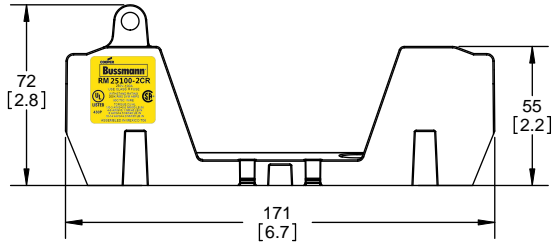

**RM25100-2CR
WITH CVRI-RH-25100 INSTALLED**

COOPER Bussmann
St. Louis MO 63178

Class R fuse holder-CUST-250V

SCALE: 1:1   SIZE: A3   SHEET: 4 OF 14