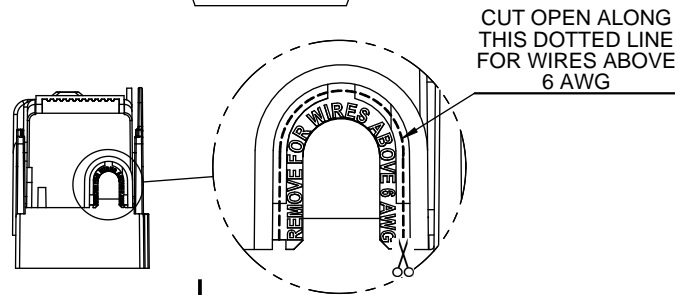

SCALE: 1:2 SIZE: A3 SHEET: 2 OF 14

www.Bussmann.com

RM25100-1CR

ALLEN KEY #: 3/16" (5.5MM)

RM25100-1CR WITH CVR-RH-25100 INSTALLED

RM25100-1CR WITH CVRI-RH-25100 INSTALLED

CVR-RH-25100

CVRI-RH-25100