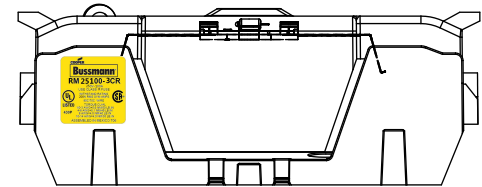

THIRD ANGLE PROJECTION

RM25100-3CR

**RM25100-3CR
WITH CVR-RH-25100 INSTALLED**

**RM25100-3CR
WITH CVRI-RH-25100 INSTALLED**

COOPER Bussmann
St. Louis MO 63178

TITLE:
Class R fuse holder-CUST-250V

SCALE: 1:1 SIZE: A3 SHEET: 5 OF 14