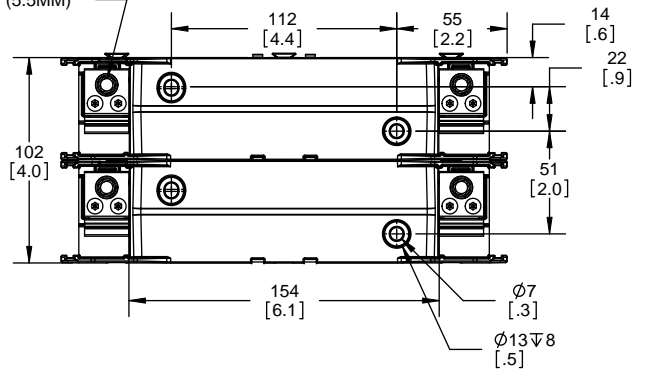

DESIGN UNITS: METRIC (mm)
UNLESS OTHERWISE SPECIFIED
[INCHES]

THIRD ANGLE PROJECTION

REVISIONS				DATE	ECN	BY
REV	ZONE	DESCRIPTION				

RM60100-2CR

**RM60100-2CR
WITH CVR-RH-60100 INSTALLED**

**RM60100-2CR
WITH CVRI-RH-60100 INSTALLED**

ALLEN KEY
#3/16" (5.5MM)

COOPER Bussmann
St. Louis MO 63178

TITLE:
Class R fuse holder-CUST-600V

SCALE: 1:1   SIZE: A3   SHEET: 2 OF 12