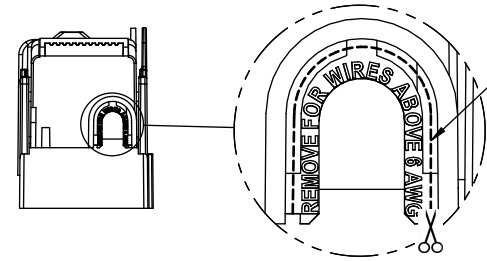

RM60100-1CR WITH CVR-RH-60100 INSTALLED

RM60100-1CR WITH CVRI-RH-60100 INSTALLED

CVR-RH-60100

CVRI-RH-60100

CUT OPEN ALONG THIS DOTTED LINE FOR WIRES ABOVE 6 AWG

COOPER Bussmann
St. Louis MO 63178

TITLE: **Class R fuse holder-CUST-600V**