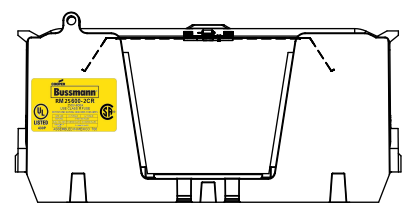

DESIGN UNITS: METRIC (mm)
UNLESS OTHERWISE SPECIFIED [INCHES]

THIRD ANGLE PROJECTION

RM25600-2CR

**RM25600-2CR
WITH CVR-RH-25600 INSTALLED**

**RM25600-2CR
WITH CVRI-RH-25600 INSTALLED**

COOPER Bussmann
St. Louis MO 63178

TITLE:
Class R fuse holder-CUST-250V

SCALE: 1:1   SIZE: A3   SHEET: 13 OF 14