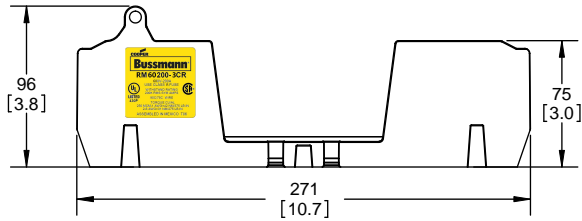

RM60200-3CR

**RM60200-3CR
WITH CVR-RH-60200 INSTALLED**

**RM60200-3CR
WITH CVRI-RH-60200 INSTALLED**

COOPER Bussmann
St. Louis MO 63178

TITLE: **Class R fuse holder-CUST-600V**

SCALE: 1:1   SIZE: A3   SHEET: 6 OF 12