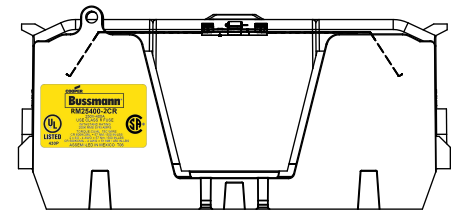

**RM25400-2CR
WITH CVRI-RH-25400 INSTALLED**

COOPER Bussmann
St. Louis MO 63178

TITLE:
Class R fuse holder-CUST-250V

SCALE: 1:1   SIZE: A3   SHEET: 10 OF 14