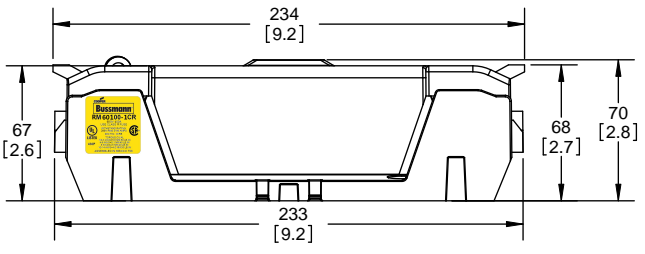

REVISONS			DATE	ECN	BY
REV	ZONE	DESCRIPTION			

RM60100-1CR

RM60100-1CR WITH CVR-RH-60100 INSTALLED

RM60100-1CR WITH CVRI-RH-60100 INSTALLED