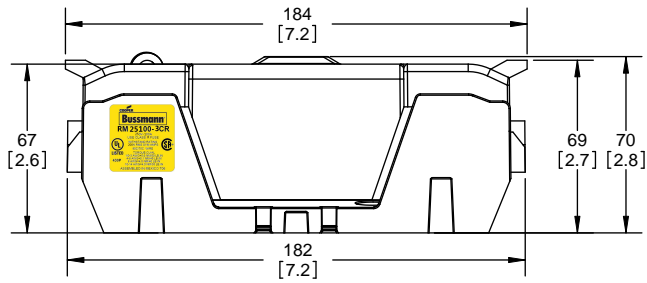

**RM25100-3CR
WITH CVRI-RH-25100 INSTALLED**

COOPER Bussmann
St. Louis MO 63178

TITLE:
Class R fuse holder-CUST-250V

SCALE: 1:1   SIZE: A3   SHEET: 5 OF 14