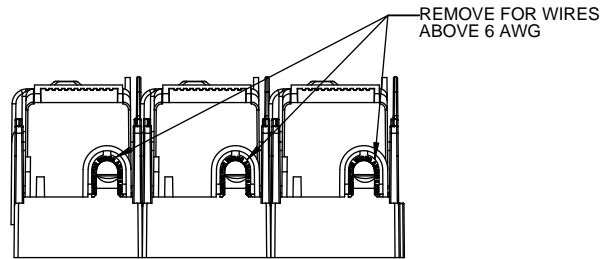

**RM25100-3CR
WITH CVRI-RH-25100 INSTALLED**

COOPER Bussmann
St. Louis MO 63178

TITLE:
Class R fuse holder-CUST-250V

SCALE: 1:1   SIZE: A3   SHEET: 5 OF 14