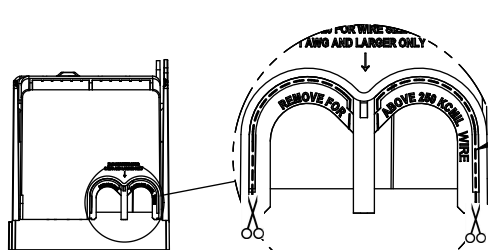

COOPER Bussmann
RM 25600-1CR
250V-600A
USE CLASS R FUSE
WITHSTAND RATING 200K RMS SYM AMPS

WIRE SIZE	CUT TORQUE	AL TORQUE
600 KCMIL	87 NM / 620 IN-LBS	
DUAL 304 AWG	37 NM/300 IN-LBS	33.9 NM/300 IN-LBS
100 KCMIL	51 NM/450 IN-LBS	

UL LISTED 430P SA
ASSEMBLED IN MEXICO T06