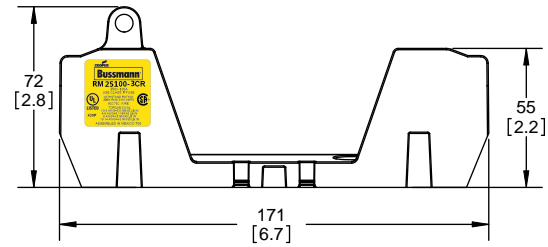

THIRD ANGLE PROJECTION

RM25100-3CR

**RM25100-3CR
WITH CVR-RH-25100 INSTALLED**

**RM25100-3CR
WITH CVRI-RH-25100 INSTALLED**

COOPER Bussmann
St. Louis MO 63178

TITLE:
Class R fuse holder-CUST-250V

SCALE: 1:1 SIZE: A3 SHEET: 5 OF 14