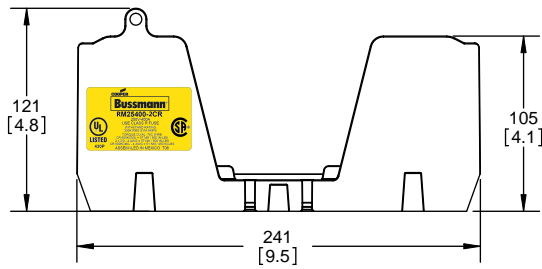

**RM25400-2CR
WITH CVRI-RH-25400 INSTALLED**

COOPER Bussmann
St. Louis MO 63178

TITLE:
Class R fuse holder-CUST-250V

SCALE: 1:1   SIZE: A3   SHEET: 10 OF 14