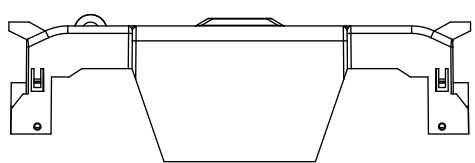

SCALE: 1:2 SIZE: A3 SHEET: 2 OF 14

RM25100-1CR

ALLEN KEY #: 3/16" (5.5MM)

Ø7 [.3]
Ø13▽8 [.5]

RM25100-1CR WITH CVR-RH-25100 INSTALLED

RM25100-1CR WITH CVRI-RH-25100 INSTALLED

CVR-RH-25100

CVRI-RH-25100