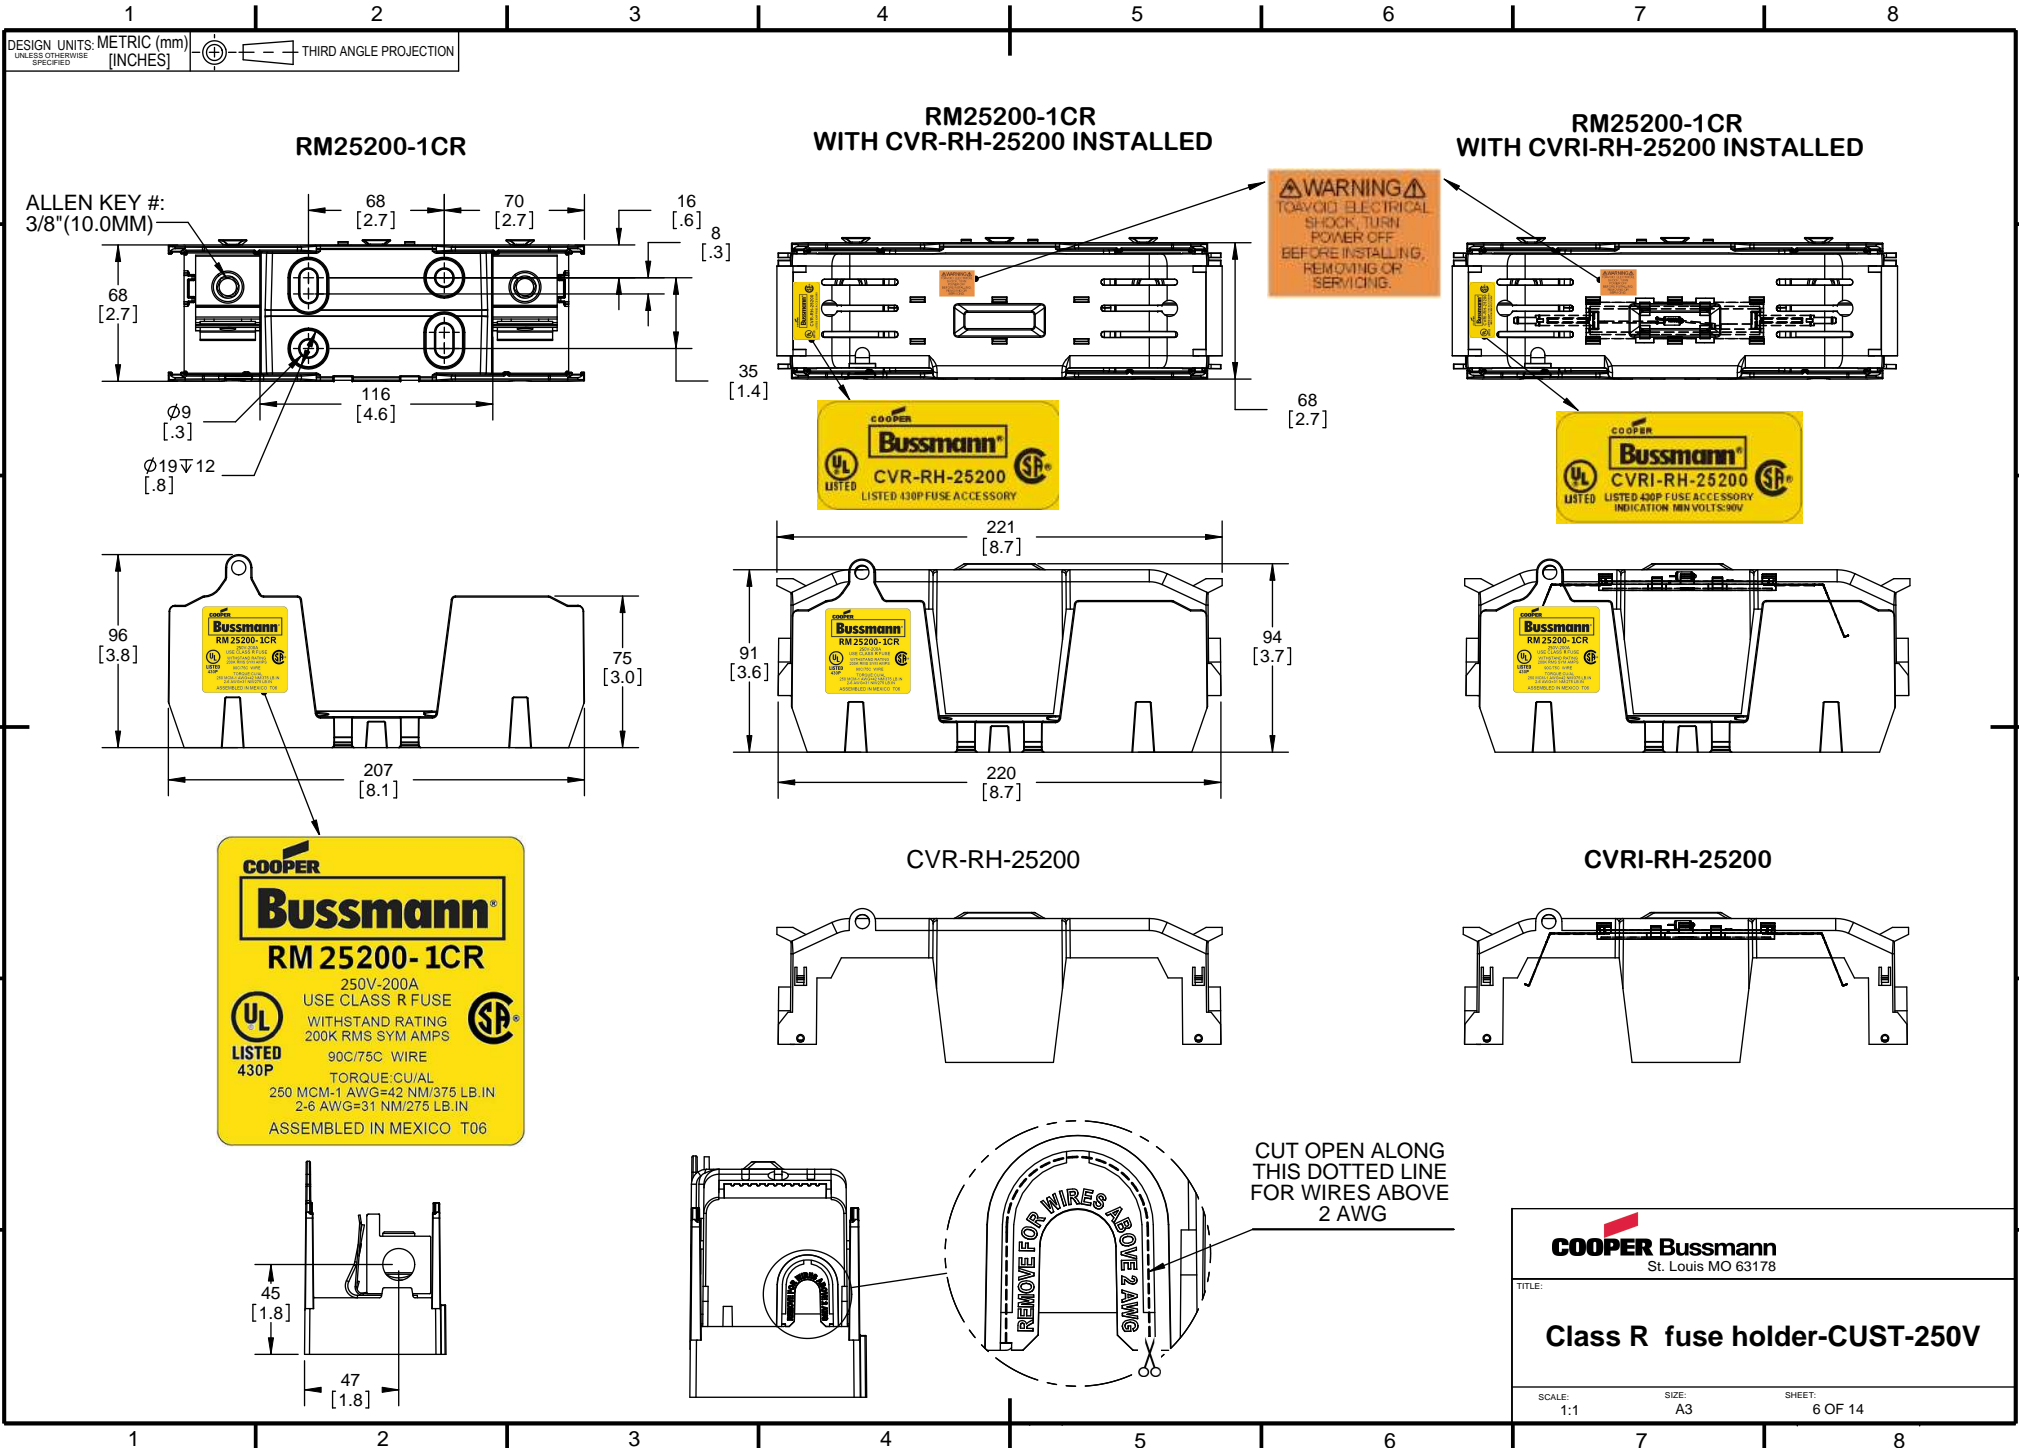

COOPER Bussmann St. Louis MO 63178		
TITLE: Class R fuse holder-CUST-250V		
SCALE: 1:1	SIZE: A3	SHEET: 6 OF 14