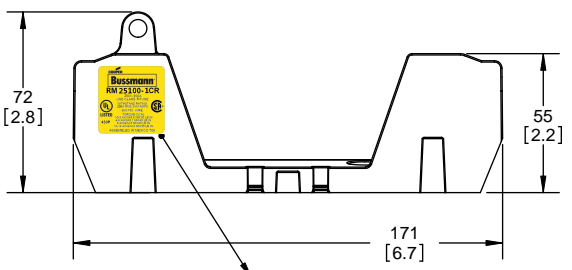

SCALE: 1:2 SIZE: A3 SHEET: 2 OF 14

RM25100-1CR

ALLEN KEY #: 3/16" (5.5MM)

Ø7 [.3]
Ø13▽8 [.5]

RM25100-1CR WITH CVR-RH-25100 INSTALLED

RM25100-1CR WITH CVRI-RH-25100 INSTALLED

CVR-RH-25100

CVRI-RH-25100