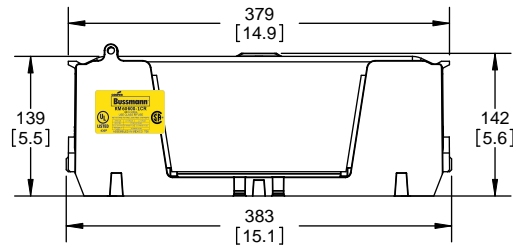

RM60600-1CR WITH CVRI-RH-60600 INSTALLED