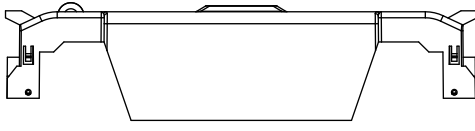

CVR-RH-60100

CVRI-RH-60100

CUT OPEN ALONG THIS DOTTED LINE FOR WIRES ABOVE 6 AWG

COOPER Bussmann
St. Louis MO 63178

TITLE: **Class R fuse holder-CUST-600V**

SCALE: 1:1 SIZE: A3 SHEET: 1 OF 12