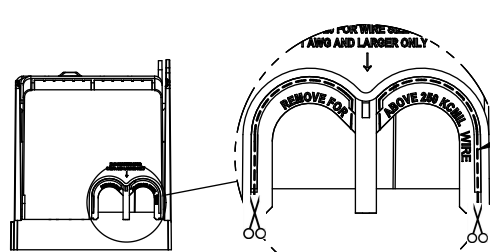

COOPER Bussmann
RM 25600-1CR
250V-600A
USE CLASS R FUSE
WITHSTAND RATING 200K RMS SYM AMPS

WIRE SIZE	CUT TORQUE	AL TORQUE
600 KCMIL	87 NM / 620 IN-LBS	
DUAL 304 AWG	37 NM/300 IN-LBS	33.9 NM/300 IN-LBS
100 KCMIL	51 NM/450 IN-LBS	

UL LISTED 430P SA
ASSEMBLED IN MEXICO T06