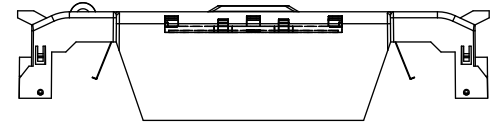

CVR-RH-60100

CVRI-RH-60100

CUT OPEN ALONG THIS DOTTED LINE FOR WIRES ABOVE 6 AWG

COOPER Bussmann
St. Louis MO 63178

TITLE: **Class R fuse holder-CUST-600V**

SCALE: 1:1 SIZE: A3 SHEET: 1 OF 12