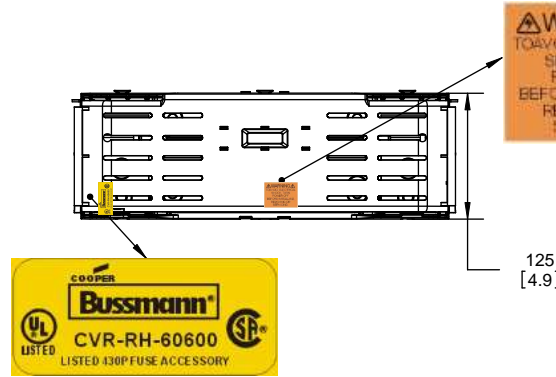

RM60600-1CR WITH CVR-RH-60600 INSTALLED