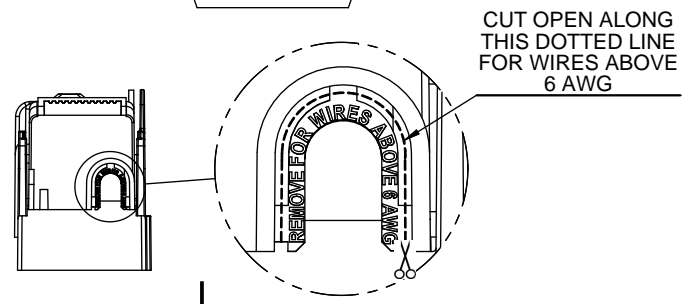

SCALE: 1:2 SIZE: A3 SHEET: 2 OF 14

RM25100-1CR

ALLEN KEY #: 3/16" (5.5MM)

Ø7 [.3]
Ø13▽8 [.5]

RM25100-1CR WITH CVR-RH-25100 INSTALLED

RM25100-1CR WITH CVRI-RH-25100 INSTALLED

CVR-RH-25100

CVRI-RH-25100