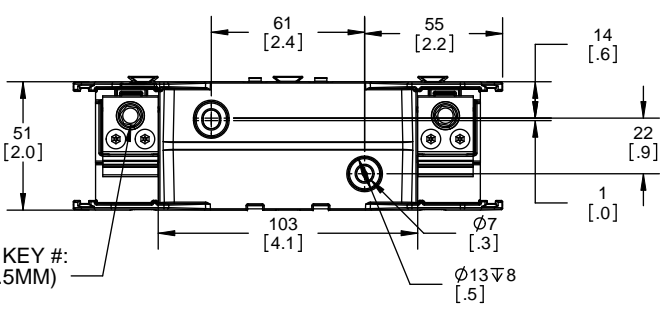

SCALE: 1:2 SIZE: A3 SHEET: 2 OF 14

RM25100-1CR

ALLEN KEY #: 3/16" (5.5MM)

Ø7 [.3]
Ø13▽8 [.5]

RM25100-1CR WITH CVR-RH-25100 INSTALLED

RM25100-1CR WITH CVRI-RH-25100 INSTALLED

CVR-RH-25100

CVRI-RH-25100