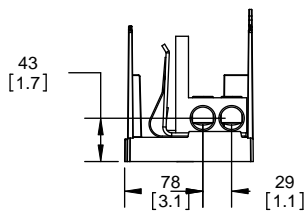

CVRI-RH-60600

COOPER Bussmann
St. Louis MO 63178

TITLE: **Class R fuse holder-CUST-600V**

SCALE: 1:5 SIZE: A3 SHEET: 10 OF 12