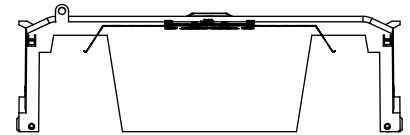

CVRI-RH-60600

COOPER Bussmann
St. Louis MO 63178

TITLE: **Class R fuse holder-CUST-600V**

SCALE: 1:5 SIZE: A3 SHEET: 10 OF 12