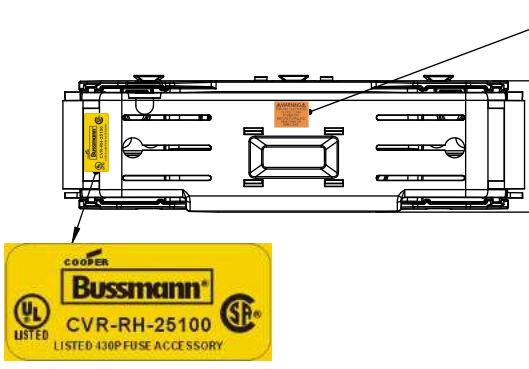

COOPER Bussmann
St. Louis MO 63178

TITLE:
Class R fuse holder-CUST

SCALE: 1:1 SIZE: A3 SHEET: 1 OF 14

PUSH DOWN

LIFT UP, THEN
ROTATE OVER

LIFT UP

COOPER Bussmann
St. Louis MO 63178

TITLE:
Class R fuse holder-CUST

SCALE: 1:2 SIZE: A3 SHEET: 2 OF 14

RM25100-1CR

ALLEN KEY #: 3/16" (5.5MM)

Ø7 [.3]
Ø13▽8 [.5]

RM25100-1CR WITH CVR-RH-25100 INSTALLED

RM25100-1CR WITH CVRI-RH-25100 INSTALLED

CVR-RH-25100

CVRI-RH-25100