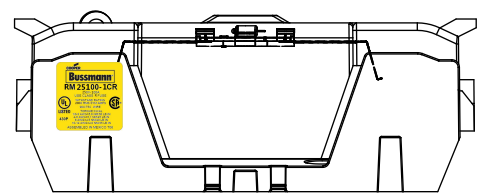

SCALE: 1:2 SIZE: A3 SHEET: 2 OF 14

RM25100-1CR

ALLEN KEY #: 3/16" (5.5MM)

Ø7 [.3]
Ø13▽8 [.5]

RM25100-1CR WITH CVR-RH-25100 INSTALLED

RM25100-1CR WITH CVRI-RH-25100 INSTALLED

CVR-RH-25100

CVRI-RH-25100