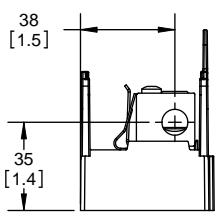

SCALE: 1:2 SIZE: A3 SHEET: 2 OF 14

RM25100-1CR

ALLEN KEY #: 3/16" (5.5MM)

Ø7 [.3]
Ø13▽8 [.5]

RM25100-1CR WITH CVR-RH-25100 INSTALLED

RM25100-1CR WITH CVRI-RH-25100 INSTALLED

CVR-RH-25100

CVRI-RH-25100