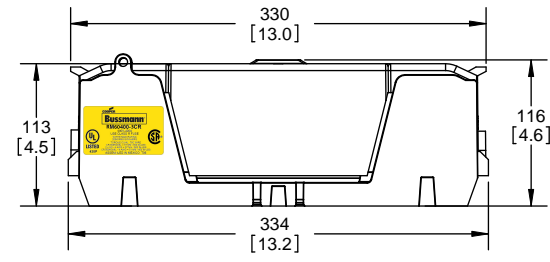

DESIGN UNITS: METRIC (mm)
UNLESS OTHERWISE SPECIFIED
[INCHES]

THIRD ANGLE PROJECTION

REVISIONS			DATE	ECN	BY
REV	ZONE	DESCRIPTION			

RM60400-3CR

**RM60400-3CR
WITH CVR-RH-60400 INSTALLED**

**RM60400-3CR
WITH CVRI-RH-60400 INSTALLED**

COOPER Bussmann
St. Louis MO 63178

TITLE:
Class R fuse holder-CUST-600V

SCALE: 1:1   SIZE: A3   SHEET: 9 OF 12