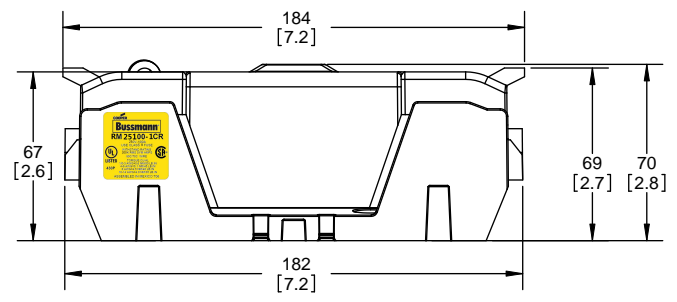

SCALE: 1:2 SIZE: A3 SHEET: 2 OF 14

RM25100-1CR

ALLEN KEY #: 3/16" (5.5MM)

Ø7 [.3]
Ø13▽8 [.5]

RM25100-1CR WITH CVR-RH-25100 INSTALLED

RM25100-1CR WITH CVRI-RH-25100 INSTALLED

CVR-RH-25100

CVRI-RH-25100