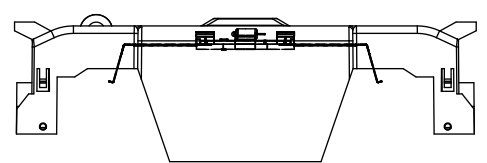

SCALE: 1:2 SIZE: A3 SHEET: 2 OF 14

RM25100-1CR

ALLEN KEY #: 3/16" (5.5MM)

Ø7 [.3]
Ø13▽8 [.5]

RM25100-1CR WITH CVR-RH-25100 INSTALLED

RM25100-1CR WITH CVRI-RH-25100 INSTALLED

CVR-RH-25100

CVRI-RH-25100