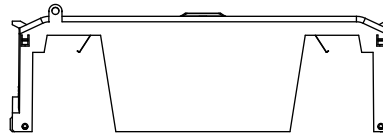

CVR-RH-60600