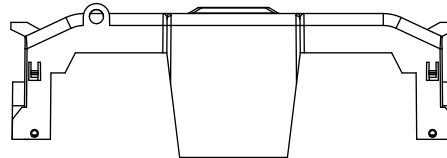

CVR-RH-25200