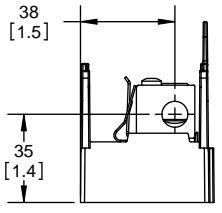

CVRI-RH-25100

COOPER Bussmann
St. Louis MO 63178

TITLE: **Class R fuse holder-CUST-250V**

SCALE: 1:1 SIZE: A3 SHEET: 3 OF 14