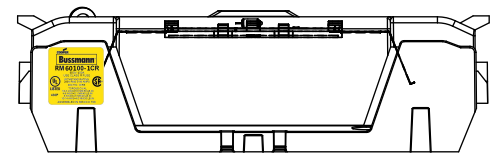

REVISIONS			DATE	ECN	BY
REV	ZONE	DESCRIPTION			

RM60100-1CR

RM60100-1CR WITH CVR-RH-60100 INSTALLED

RM60100-1CR WITH CVRI-RH-60100 INSTALLED