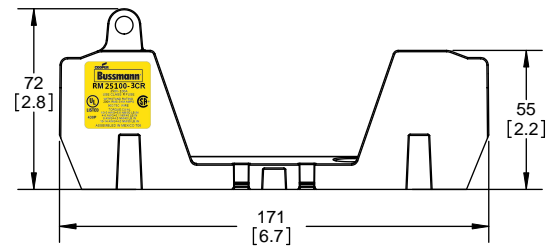

**RM25100-3CR
WITH CVRI-RH-25100 INSTALLED**

COOPER Bussmann
St. Louis MO 63178

Class R fuse holder-CUST-250V

SCALE: 1:1   SIZE: A3   SHEET: 5 OF 14