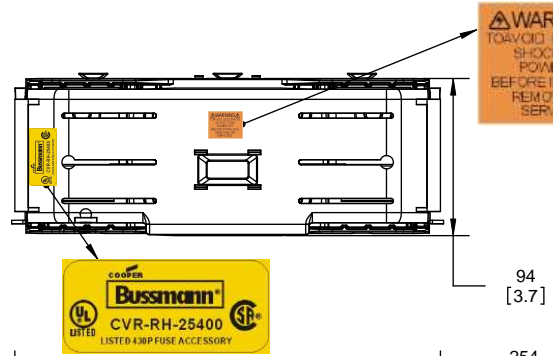

COOPER Bussmann
St. Louis MO 63178

TITLE:
Class R fuse holder-CUST-250V

SCALE: 1:1 SIZE: A3 SHEET: 8 OF 14

DESIGN UNITS: METRIC (mm)
UNLESS OTHERWISE SPECIFIED
[INCHES]

THIRD ANGLE PROJECTION

RM25400-1CR

**RM25400-1CR
WITH CVR-RH-25400 INSTALLED**