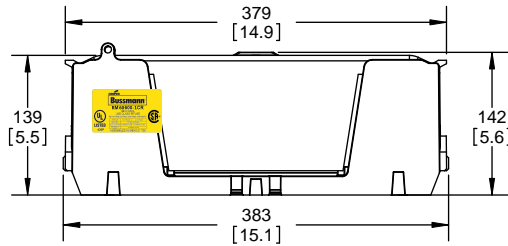

RM60600-1CR WITH CVRI-RH-60600 INSTALLED

COOPER Bussmann
RM 60600-1CR
600V-600A
USE CLASS R FUSE
WITHSTAND RATING 200K RMS SYM AMPS

WIRE SIZE	CUT TORQUE	ALT TORQUE
500 KCMIL	67 NM / 500 IN-LBS	
DUAL 3/0-4 AWG	87 NM/500 IN-LBS	33.9 NM/300 IN-LBS
500 KCMIL/4 AWG	51 NM/450 IN-LBS	

UL LISTED 430P SA ASSEMBLED IN MEXICO T06