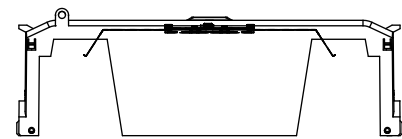

CVR-RH-60600

CVRI-RH-60600

COOPER Bussmann
St. Louis MO 63178

TITLE: **Class R fuse holder-CUST-600V**

SCALE: 1:5 SIZE: A3 SHEET: 10 OF 12