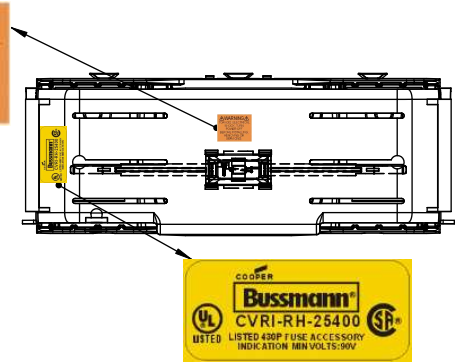

**RM25400-1CR
WITH CVRI-RH-25400 INSTALLED**