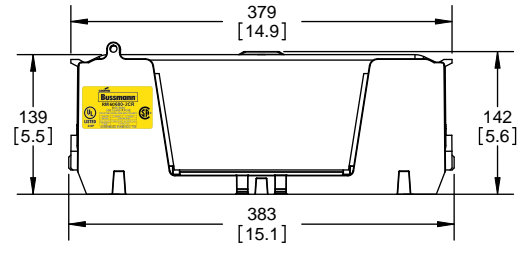

**RM60600-2CR
WITH CVRI-RH-60600 INSTALLED**

COOPER Bussmann
St. Louis MO 63178

TITLE:
Class R fuse holder-CUST-600V

SCALE: 1:5   SIZE: A3   SHEET: 11 OF 12