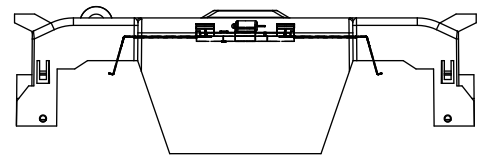

CVRI-RH-25100

COOPER Bussmann
St. Louis MO 63178

TITLE: **Class R fuse holder-CUST-250V**

SCALE: 1:1 SIZE: A3 SHEET: 3 OF 14