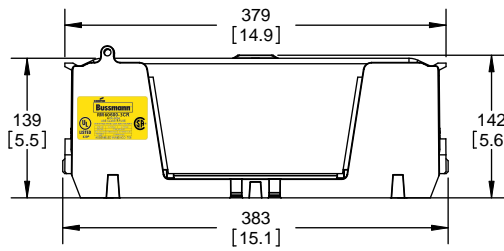

**RM60600-3CR
WITH CVRI-RH-60600 INSTALLED**

COOPER Bussmann
St. Louis MO 63178

TITLE:
Class R fuse holder-CUST-600V

SCALE: 1:5   SIZE: A3   SHEET: 12 OF 12