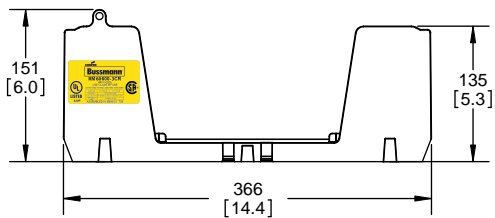

**RM60600-3CR
WITH CVRI-RH-60600 INSTALLED**

COOPER Bussmann
St. Louis MO 63178

TITLE:
Class R fuse holder-CUST-600V

SCALE: 1:5   SIZE: A3   SHEET: 12 OF 12