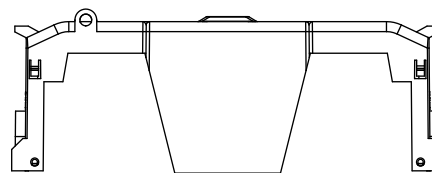

CVR-RH-25400