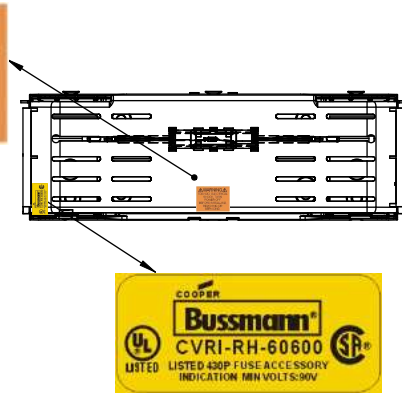

**RM60400-3CR
WITH CVRI-RH-60400 INSTALLED**

COOPER Bussmann
St. Louis MO 63178

TITLE:
Class R fuse holder-CUST-600V

SCALE: 1:1 SIZE: A3 SHEET: 9 OF 12

RM60600-1CR

RM60600-1CR WITH CVR-RH-60600 INSTALLED

RM60600-1CR WITH CVRI-RH-60600 INSTALLED