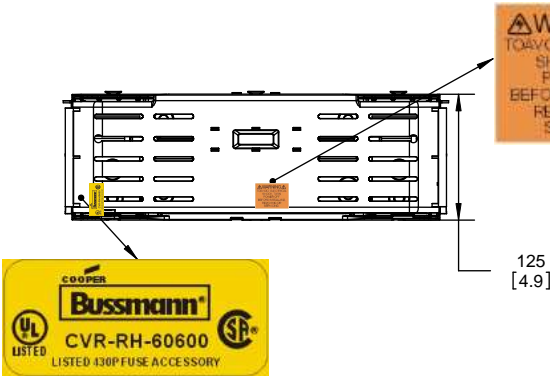

RM60600-1CR WITH CVR-RH-60600 INSTALLED