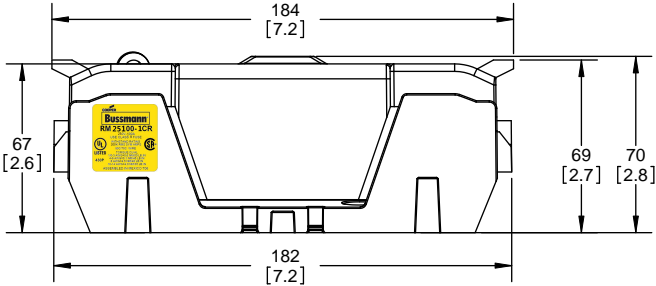

RM25100-1CR WITH CVRI-RH-25100 INSTALLED