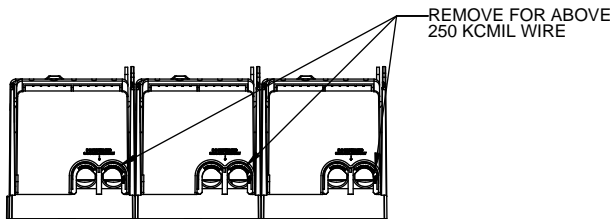

REVISIONS				DATE	ECN	BY
REV	ZONE	DESCRIPTION				

RM60600-3CR

**RM60600-3CR
WITH CVR-RH-60600 INSTALLED**

**RM60600-3CR
WITH CVRI-RH-60600 INSTALLED**

COOPER Bussmann
St. Louis MO 63178

TITLE:
Class R fuse holder-CUST-600V