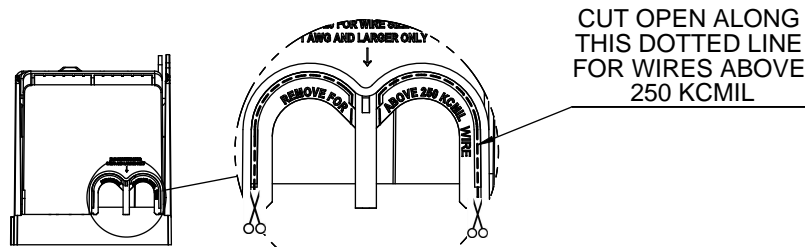

COOPER Bussmann
RM 25600-1CR
250V-600A
USE CLASS R FUSE
WITHSTAND RATING 200K RMS SYM AMPS

WIRE SIZE	CUT TORQUE	AL TORQUE
600 KCMIL	87 NM / 620 IN-LBS	
DUAL 304 AWG	37 NM/300 IN-LBS	33.9 NM/300 IN-LBS
100 KCMIL	51 NM/450 IN-LBS	

UL LISTED 430P SA
ASSEMBLED IN MEXICO T06