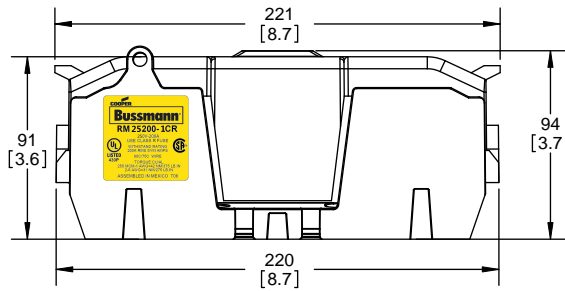

Class R fuse holder-CUST-250V

SCALE: 1:1 SIZE: A3 SHEET: 5 OF 14

DESIGN UNITS: METRIC (mm)
UNLESS OTHERWISE SPECIFIED

THIRD ANGLE PROJECTION

RM25200-1CR

**RM25200-1CR
WITH CVR-RH-25200 INSTALLED**

**RM25200-1CR
WITH CVRI-RH-25200 INSTALLED**