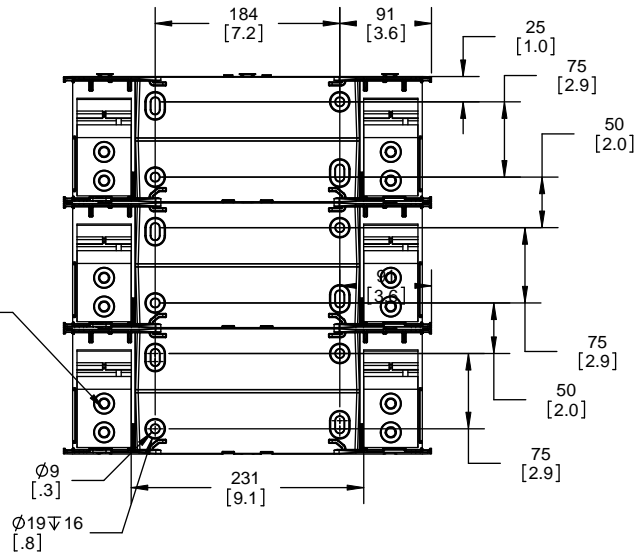

REVISIONS				DATE	ECN	BY
REV	ZONE	DESCRIPTION				

RM60600-3CR