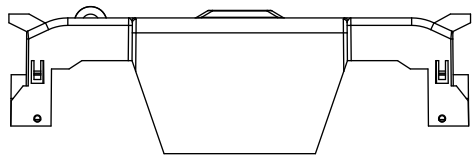

CVR-RH-25100