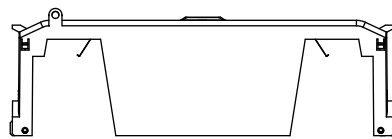

CVR-RH-60600

CVRI-RH-60600

COOPER Bussmann
St. Louis MO 63178

TITLE: **Class R fuse holder-CUST-600V**

SCALE: 1:5 SIZE: A3 SHEET: 10 OF 12