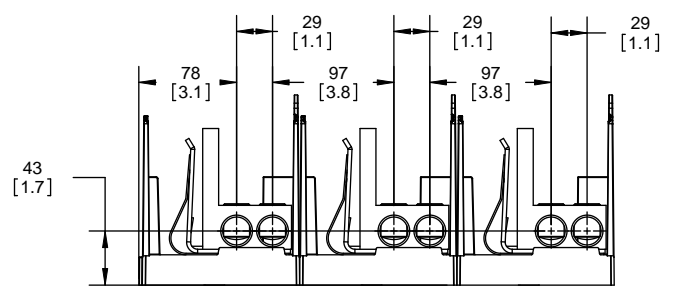

**RM25600-3CR
WITH CVRI-RH-25600 INSTALLED**

COOPER Bussmann
St. Louis MO 63178

TITLE: **Class R fuse holder-CUST-250V**

SCALE: 1:1   SIZE: A3   SHEET: 14 OF 14