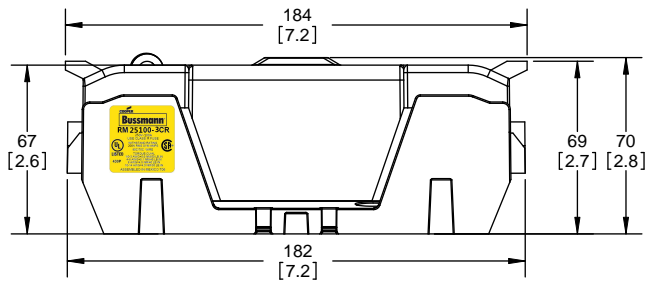

**RM25100-3CR
WITH CVRI-RH-25100 INSTALLED**

COOPER Bussmann
St. Louis MO 63178

Class R fuse holder-CUST-250V

SCALE: 1:1   SIZE: A3   SHEET: 5 OF 14