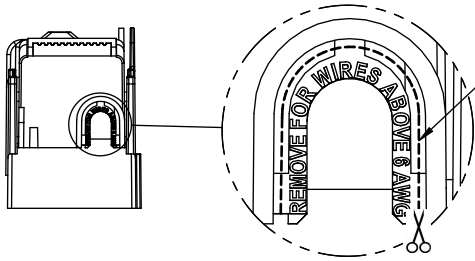

CVR-RH-60100

CVRI-RH-60100

CUT OPEN ALONG THIS DOTTED LINE FOR WIRES ABOVE 6 AWG

COOPER Bussmann
St. Louis MO 63178

TITLE: **Class R fuse holder-CUST-600V**

SCALE: 1:1 SIZE: A3 SHEET: 1 OF 12