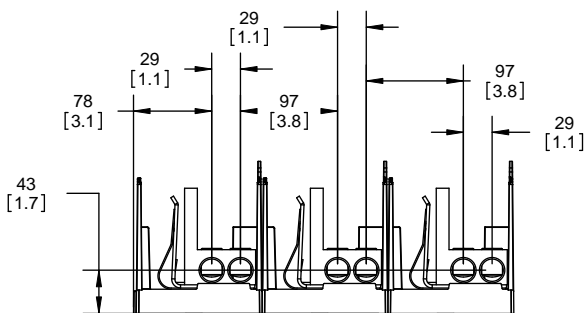

**RM60600-3CR
WITH CVRI-RH-60600 INSTALLED**

COOPER Bussmann
St. Louis MO 63178

TITLE:
Class R fuse holder-CUST-600V

SCALE: 1:5   SIZE: A3   SHEET: 12 OF 12