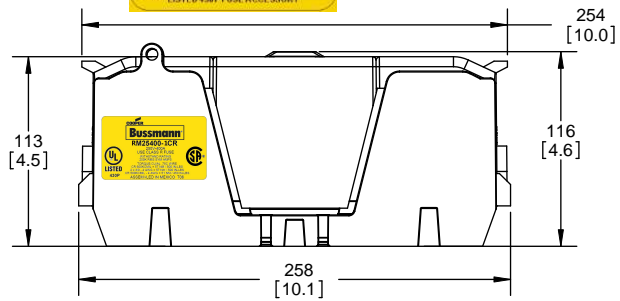

**RM25400-1CR
WITH CVRI-RH-25400 INSTALLED**