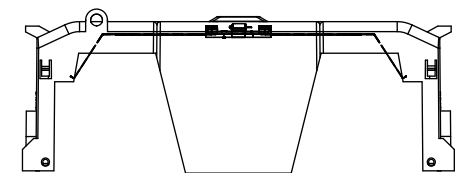

CVRI-RH-25400

COOPER Bussmann
St. Louis MO 63178

Class R fuse holder-CUST-250V

SCALE: 1:1 SIZE: A3 SHEET: 9 OF 14