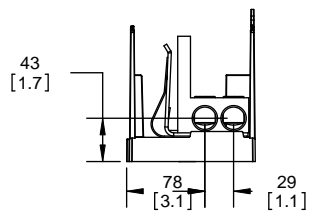

CVR-RH-60600

CVRI-RH-60600

COOPER Bussmann
St. Louis MO 63178

TITLE: **Class R fuse holder-CUST-600V**

SCALE: 1:5 SIZE: A3 SHEET: 10 OF 12