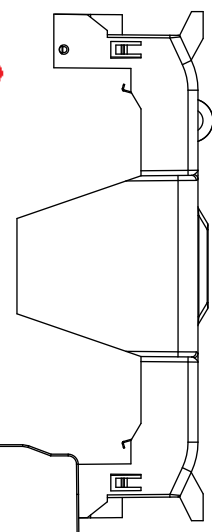

Class R Fuseblocks Catalog Data

Catalog Number	Covers		Voltage	Current	Number of Poles	Label
	Class R	w/o Indication				
RM25100-1CR	CVR-RH-25100	CVRI-RH-25100	250	100	1	RM25100-1CR
RM25100-2CR					2	RM25100-2CR
RM25100-3CR					3	RM25100-3CR
RM25200-1CR	CVR-RH-25200	CVRI-RH-25200		200	1	RM25200-1CR
RM25200-2CR					2	RM25200-2CR
RM25200-3CR					3	RM25200-3CR
RM25400-1CR	CVR-RH-25400	CVRI-RH-25400		400	1	RM25400-1CR
RM25400-2CR					2	RM25400-2CR
RM25400-3CR					3	RM25400-3CR
RM25600-1CR	CVR-RH-25600	CVRI-RH-25600		600	1	RM25600-1CR
RM25600-2CR					2	RM25600-2CR
RM25600-3CR					3	RM25600-3CR

Catalog Number	Covers		Voltage	Current	Number of Poles	Label
	Class R	w/o Indication				
RM60100-1CR	CVR-RH-60100	CVRI-RH-60100	600	100	1	RM60100-1CR
RM60100-2CR					2	RM60100-2CR
RM60100-3CR					3	RM60100-3CR
RM60200-1CR	CVR-RH-60200	CVRI-RH-60200		200	1	RM60200-1CR
RM60200-2CR					2	RM60200-2CR
RM60200-3CR					3	RM60200-3CR
RM60400-1CR	CVR-RH-60400	CVRI-RH-60400		400	1	RM60400-1CR
RM60400-2CR					2	RM60400-2CR
RM60400-3CR					3	RM60400-3CR
RM60600-1CR	CVR-RH-60600	CVRI-RH-60600		600	1	RM60600-1CR
RM60600-2CR					2	RM60600-2CR
RM60600-3CR					3	RM60600-3CR

COOPER Bussmann
St. Louis MO 63178

TITLE:
Class R fuse holder-CUST

SCALE: 1:1 SIZE: A3 SHEET: 1 OF 14

PUSH DOWN

LIFT UP

LIFT UP, THEN
ROTATE OVER

COOPER Bussmann
St. Louis MO 63178

TITLE:
Class R fuse holder-CUST

SCALE: 1:2 SIZE: A3 SHEET: 2 OF 14

www.Bussmann.com

RM25100-1CR

ALLEN KEY #: 3/16" (5.5MM)

Ø7 [.3]
Ø13▽8 [.5]

RM25100-1CR WITH CVR-RH-25100 INSTALLED

WARNING
TO AVOID ELECTRICAL SHOCK, TURN POWER OFF BEFORE INSTALLING, REMOVING OR SERVICING.