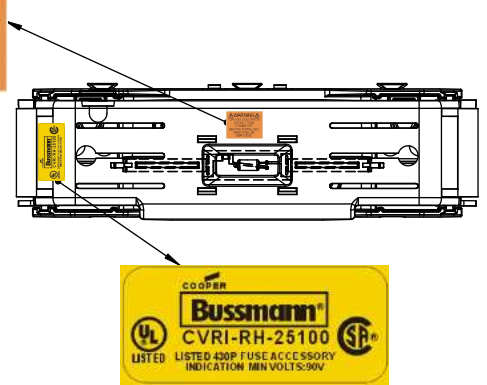

Catalog Number	Covers		Voltage	Current	Number of Poles	Label
	Class R	w/o Indication				
RM60100-1CR	CVR-RH-60100	CVRI-RH-60100	600	100	1	RM60100-1CR
RM60100-2CR					2	RM60100-2CR
RM60100-3CR					3	RM60100-3CR
RM60200-1CR	CVR-RH-60200	CVRI-RH-60200		200	1	RM60200-1CR
RM60200-2CR					2	RM60200-2CR
RM60200-3CR					3	RM60200-3CR
RM60400-1CR	CVR-RH-60400	CVRI-RH-60400		400	1	RM60400-1CR
RM60400-2CR					2	RM60400-2CR
RM60400-3CR					3	RM60400-3CR
RM60600-1CR	CVR-RH-60600	CVRI-RH-60600		600	1	RM60600-1CR
RM60600-2CR					2	RM60600-2CR
RM60600-3CR					3	RM60600-3CR

SCALE: 1:2 SIZE: A3 SHEET: 2 OF 14

www.Bussmann.com

RM25100-1CR

ALLEN KEY #: 3/16" (5.5MM)

Ø7 [.3]
Ø13▽8 [.5]

RM25100-1CR WITH CVR-RH-25100 INSTALLED

WARNING
TO AVOID ELECTRICAL SHOCK, TURN POWER OFF BEFORE INSTALLING, REMOVING OR SERVICING.

RM25100-1CR WITH CVRI-RH-25100 INSTALLED

CVR-RH-25100

CVRI-RH-25100

COOPER Bussmann
St. Louis MO 63178

TITLE: **Class R fuse holder-CUST-250V**

SCALE: 1:1 SIZE: A3 SHEET: 3 OF 14

DESIGN UNITS: METRIC (mm)
UNLESS OTHERWISE SPECIFIED
[INCHES]