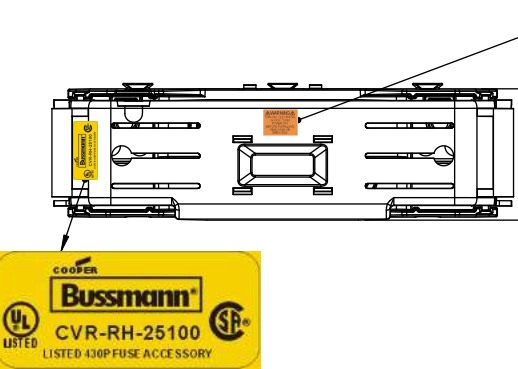

SCALE: 1:2 SIZE: A3 SHEET: 2 OF 14

www.Bussmann.com

RM25100-1CR

ALLEN KEY #: 3/16" (5.5MM)

Ø7 [.3]
Ø13▽8 [.5]

RM25100-1CR WITH CVR-RH-25100 INSTALLED

WARNING
TO AVOID ELECTRICAL SHOCK, TURN POWER OFF BEFORE INSTALLING, REMOVING OR SERVICING.

RM25100-1CR WITH CVRI-RH-25100 INSTALLED

CVR-RH-25100

CVRI-RH-25100

COOPER Bussmann
St. Louis MO 63178

TITLE: **Class R fuse holder-CUST-250V**

SCALE: 1:1 SIZE: A3 SHEET: 3 OF 14

DESIGN UNITS: METRIC (mm)
UNLESS OTHERWISE SPECIFIED
[INCHES]