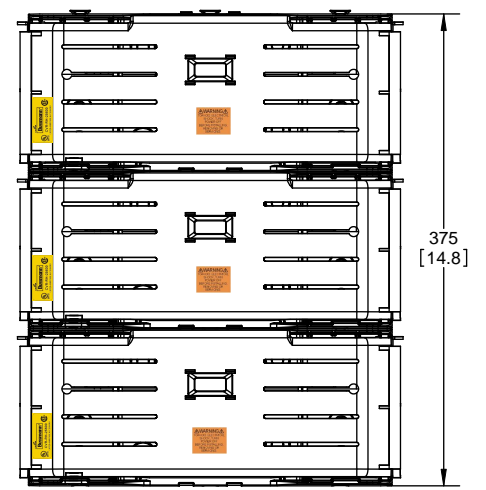

DESIGN UNITS: METRIC (mm)
UNLESS OTHERWISE SPECIFIED
[INCHES]

THIRD ANGLE PROJECTION

RM25600-3CR

**RM25600-3CR
WITH CVR-RH-25600 INSTALLED**

**RM25600-3CR
WITH CVRI-RH-25600 INSTALLED**

COOPER Bussmann
St. Louis MO 63178