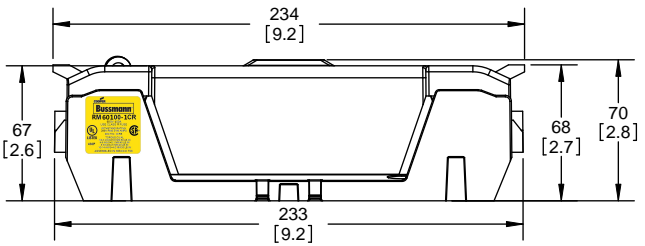

REVISIONS			DATE	ECN	BY
REV	ZONE	DESCRIPTION			

RM60100-1CR

RM60100-1CR WITH CVR-RH-60100 INSTALLED

RM60100-1CR WITH CVRI-RH-60100 INSTALLED