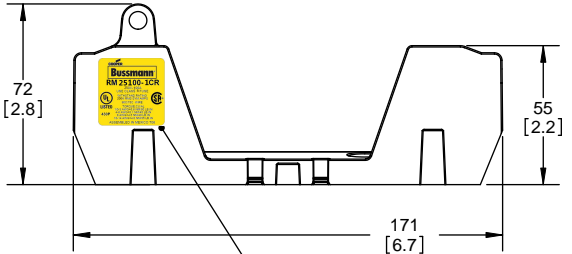

RM25100-1CR WITH CVRI-RH-25100 INSTALLED