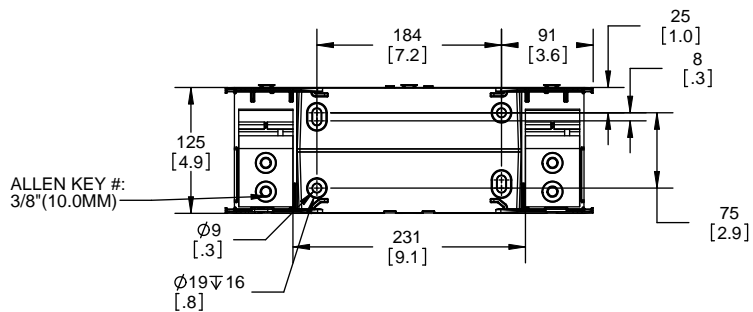

RM60600-1CR