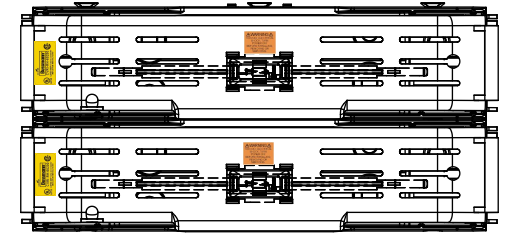

RM60200-2CR

**RM60200-2CR
WITH CVR-RH-60200 INSTALLED**

**RM60200-2CR
WITH CVRI-RH-60200 INSTALLED**

COOPER Bussmann
St. Louis MO 63178

TITLE:
Class R fuse holder-CUST-600V

SCALE: 1:1   SIZE: A3   SHEET: 5 OF 12