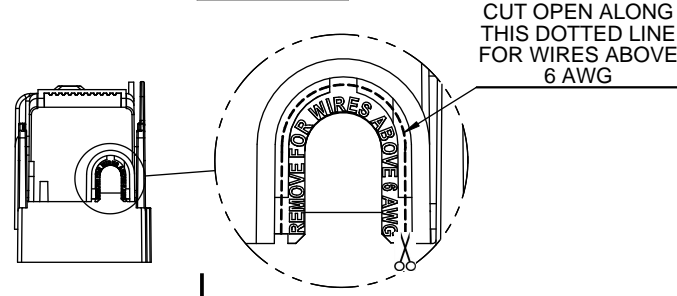

CVRI-RH-25100

COOPER Bussmann
St. Louis MO 63178

TITLE: **Class R fuse holder-CUST-250V**

SCALE: 1:1 SIZE: A3 SHEET: 3 OF 14