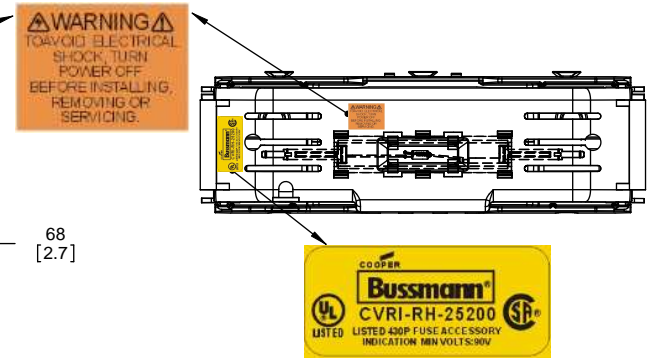

COOPER Bussmann
RM 25200-1CR

250V-200A
USE CLASS R FUSE
WITHSTAND RATING
200K RMS SYM AMPS
90C/75C WIRE
TORQUE: CU/AL
250 MCM-1 AWG=42 NM/375 LB.IN
2-6 AWG=31 NM/275 LB.IN
ASSEMBLED IN MEXICO T06

UL LISTED 430P **SF**