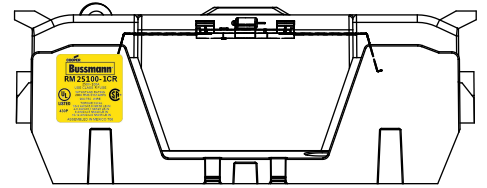

RM25100-1CR WITH CVRI-RH-25100 INSTALLED