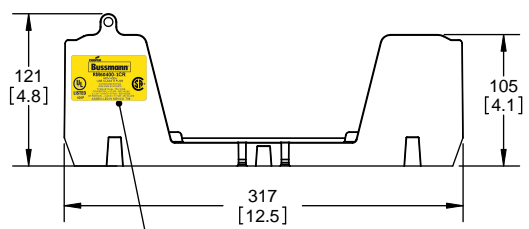

RM60400-1CR WITH CVRI-RH-60400 INSTALLED

COOPER Bussmann RM60400-1CR
600V-400A
USE CLASS R FUSE
WITHSTAND RATING
200K RMS SYM AMPS
TORQUE CU/AL 75C WIRE
CR 600KCMIL = 57 NM / 500 IN-LBS
2 x 3/0 - 4 AWG = 57 NM / 500 IN-LBS
CR 500KCMIL - 4 AWG = 51 NM / 450 IN-LBS
ASSEMBLED IN MEXICO T06

UL LISTED 430P