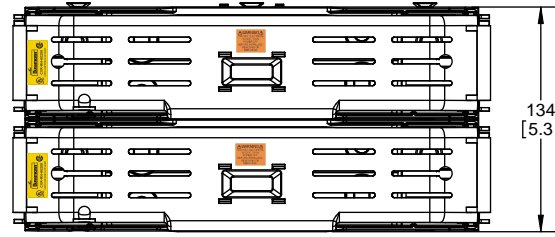

RM60200-2CR

**RM60200-2CR
WITH CVR-RH-60200 INSTALLED**

**RM60200-2CR
WITH CVRI-RH-60200 INSTALLED**

COOPER Bussmann
St. Louis MO 63178

TITLE:
Class R fuse holder-CUST-600V

SCALE: 1:1   SIZE: A3   SHEET: 5 OF 12