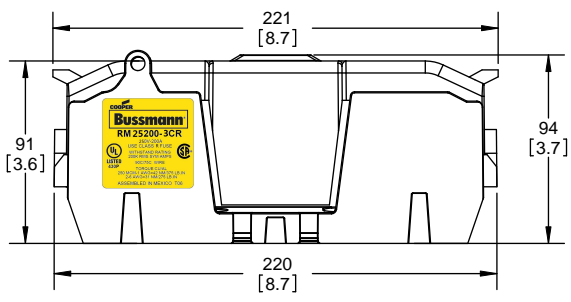

DESIGN UNITS: METRIC (mm)
UNLESS OTHERWISE SPECIFIED [INCHES]

THIRD ANGLE PROJECTION

RM25200-3CR

**RM25200-3CR
WITH CVR-RH-25200 INSTALLED**

**RM25200-3CR
WITH CVRI-RH-25200 INSTALLED**

ALLEN KEY #:
3/8" (10.0MM)