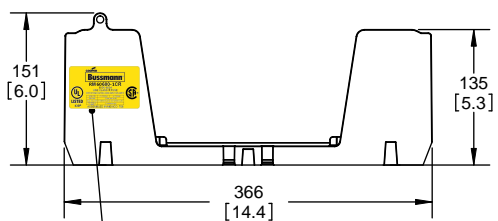

RM60600-1CR WITH CVRI-RH-60600 INSTALLED

COOPER Bussmann
RM 60600-1CR
600V-600A
USE CLASS R FUSE
WITHSTAND RATING 200K RMS SYM AMPS

WIRE SIZE	CUT TORQUE	ALT TORQUE
500 KCMIL	67 NM / 500 IN-LBS	
DUAL 3/0-4 AWG	87 NM/500 IN-LBS	33.9 NM/300 IN-LBS
500 KCMIL/4 AWG	51 NM/450 IN-LBS	

UL LISTED 430P SA ASSEMBLED IN MEXICO T06