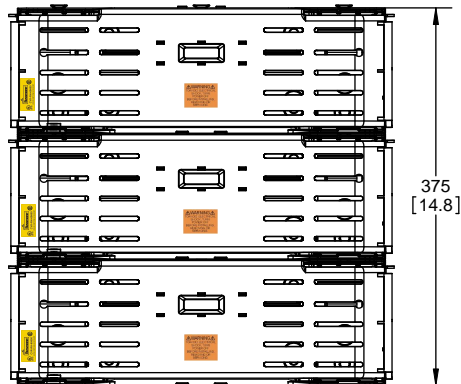

**RM60600-3CR
WITH CVR-RH-60600 INSTALLED**