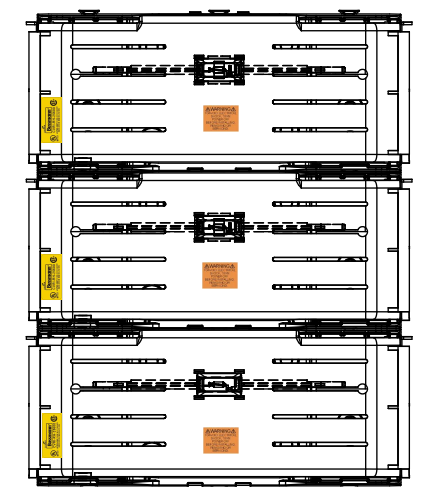

**RM25600-3CR
WITH CVRI-RH-25600 INSTALLED**

COOPER Bussmann
St. Louis MO 63178

TITLE: **Class R fuse holder-CUST-250V**

SCALE: 1:1   SIZE: A3   SHEET: 14 OF 14