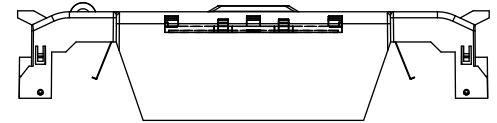

CVR-RH-60100

CVRI-RH-60100

CUT OPEN ALONG THIS DOTTED LINE FOR WIRES ABOVE 6 AWG

COOPER Bussmann
St. Louis MO 63178

TITLE: **Class R fuse holder-CUST-600V**

SCALE: 1:1 SIZE: A3 SHEET: 1 OF 12