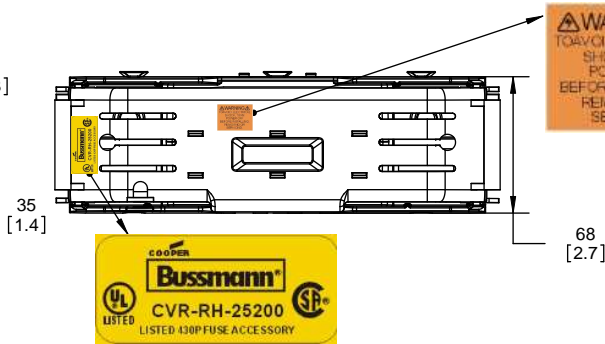

Class R fuse holder-CUST-250V

SCALE: 1:1 SIZE: A3 SHEET: 5 OF 14

DESIGN UNITS: METRIC (mm)
UNLESS OTHERWISE SPECIFIED

THIRD ANGLE PROJECTION

RM25200-1CR

**RM25200-1CR
WITH CVR-RH-25200 INSTALLED**

**RM25200-1CR
WITH CVRI-RH-25200 INSTALLED**