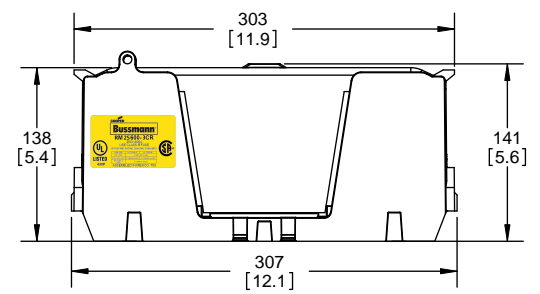

**RM25600-3CR
WITH CVRI-RH-25600 INSTALLED**

COOPER Bussmann
St. Louis MO 63178

TITLE: **Class R fuse holder-CUST-250V**

SCALE: 1:1   SIZE: A3   SHEET: 14 OF 14