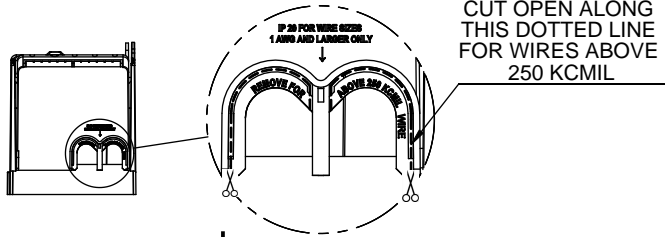

CVR-RH-60600

CVRI-RH-60600

COOPER Bussmann
St. Louis MO 63178

TITLE: **Class R fuse holder-CUST-600V**

SCALE: 1:5 SIZE: A3 SHEET: 10 OF 12