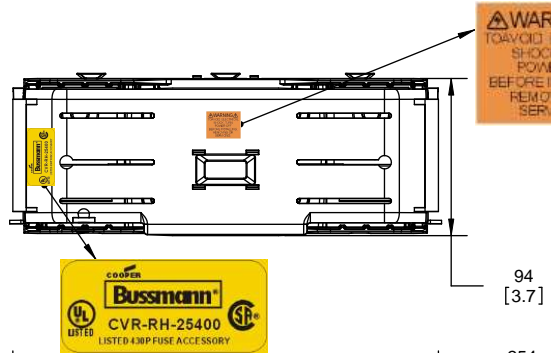

RM25400-1CR WITH CVR-RH-25400 INSTALLED