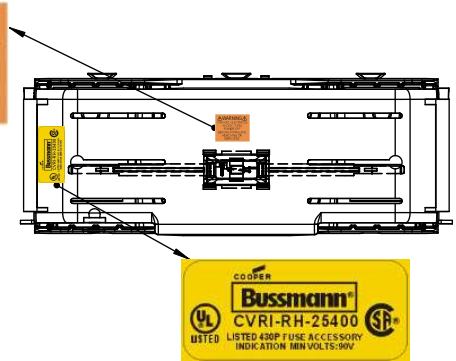

THIRD ANGLE PROJECTION

RM25400-1CR

RM25400-1CR WITH CVR-RH-25400 INSTALLED

CVR-RH-25400

RM25400-1CR WITH CVRI-RH-25400 INSTALLED

CVRI-RH-25400

COOPER Bussmann
St. Louis MO 63178

Class R fuse holder-CUST-250V