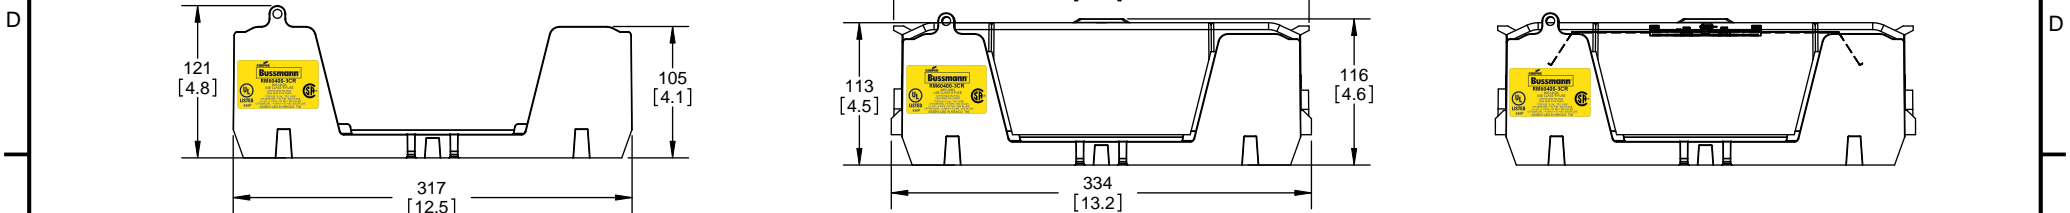

COOPER Bussmann
St. Louis MO 63178

TITLE:
Class R fuse holder-CUST-600V

SCALE: 1:1 SIZE: A3 SHEET: 8 OF 12

RM60400-3CR

RM60400-3CR WITH CVR-RH-60400 INSTALLED

RM60400-3CR WITH CVRI-RH-60400 INSTALLED

COOPER Bussmann
St. Louis MO 63178