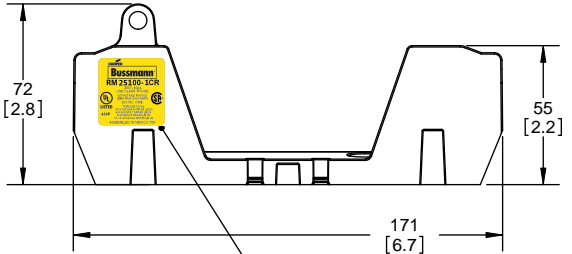

RM25100-1CR

ALLEN KEY #: 3/16" (5.5MM)

RM25100-1CR WITH CVR-RH-25100 INSTALLED

RM25100-1CR WITH CVRI-RH-25100 INSTALLED

CVR-RH-25100

CVRI-RH-25100

COOPER Bussmann
St. Louis MO 63178

TITLE: **Class R fuse holder-CUST-250V**