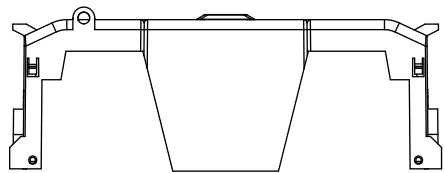

CVR-RH-25400