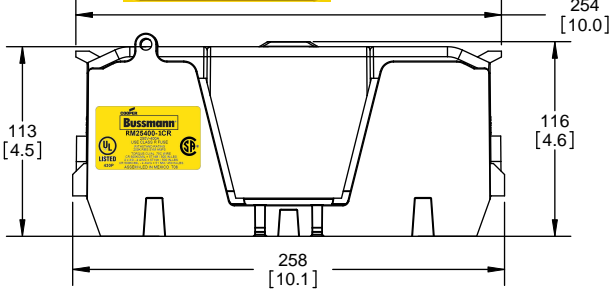

RM25400-1CR WITH CVR-RH-25400 INSTALLED