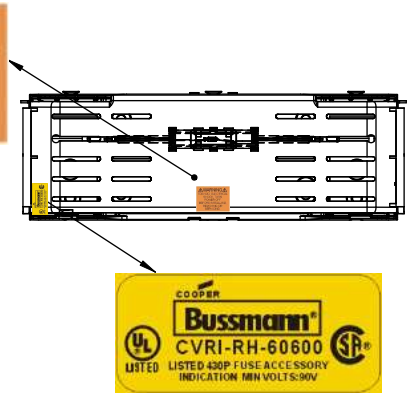

Class R Fuseblocks Catalog Data

Catalog Number	Covers		Voltage	Current	Number of Poles	Label
	Class R	w/o Indication				
RM25100-1CR	CVR-RH-25100	CVRI-RH-25100	250	100	1	RM25100-1CR
RM25100-2CR					2	RM25100-2CR
RM25100-3CR					3	RM25100-3CR
RM25200-1CR	CVR-RH-25200	CVRI-RH-25200		200	1	RM25200-1CR
RM25200-2CR					2	RM25200-2CR
RM25200-3CR					3	RM25200-3CR
RM25400-1CR	CVR-RH-25400	CVRI-RH-25400		400	1	RM25400-1CR
RM25400-2CR					2	RM25400-2CR
RM25400-3CR					3	RM25400-3CR
RM25600-1CR	CVR-RH-25600	CVRI-RH-25600		600	1	RM25600-1CR
RM25600-2CR					2	RM25600-2CR
RM25600-3CR					3	RM25600-3CR

TITLE:
Class R fuse holder-CUST-600V

SCALE: 1:1 SIZE: A3 SHEET: 9 OF 12

RM60600-1CR

RM60600-1CR WITH CVR-RH-60600 INSTALLED

RM60600-1CR WITH CVRI-RH-60600 INSTALLED

CVR-RH-60600

CVRI-RH-60600

COOPER Bussmann
 St. Louis MO 63178