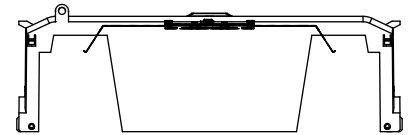

TITLE:
Class R fuse holder-CUST-600V

SCALE: 1:1 SIZE: A3 SHEET: 9 OF 12

RM60600-1CR

RM60600-1CR WITH CVR-RH-60600 INSTALLED

RM60600-1CR WITH CVRI-RH-60600 INSTALLED

CVR-RH-60600

CVRI-RH-60600

COOPER Bussmann
 St. Louis MO 63178