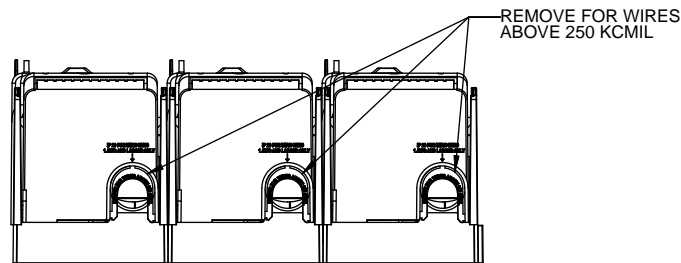

RM25400-3CR
WITH CVRI-RH-25400 INSTALLED

COOPER Bussmann
St. Louis MO 63178

TITLE:
Class R fuse holder-CUST-250V

SCALE: 1:1   SIZE: A3   SHEET: 11 OF 14