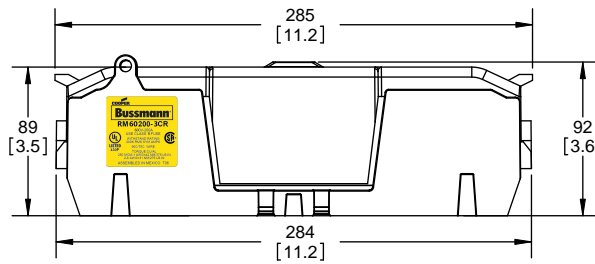

RM60200-3CR

**RM60200-3CR
WITH CVR-RH-60200 INSTALLED**

**RM60200-3CR
WITH CVRI-RH-60200 INSTALLED**

COOPER Bussmann
St. Louis MO 63178

TITLE: **Class R fuse holder-CUST-600V**

SCALE: 1:1   SIZE: A3   SHEET: 6 OF 12