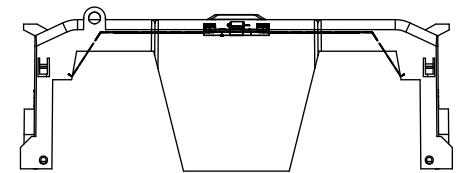

CVRI-RH-25400

COOPER Bussmann
St. Louis MO 63178

Class R fuse holder-CUST-250V

SCALE: 1:1 SIZE: A3 SHEET: 9 OF 14