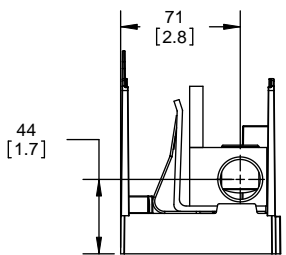

DESIGN UNITS: METRIC (mm)
UNLESS OTHERWISE SPECIFIED
[INCHES]

THIRD ANGLE PROJECTION

RM25400-1CR