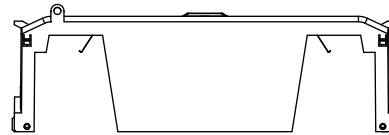

TITLE:
Class R fuse holder-CUST-600V

SCALE: 1:1 SIZE: A3 SHEET: 9 OF 12

RM60600-1CR

RM60600-1CR WITH CVR-RH-60600 INSTALLED

RM60600-1CR WITH CVRI-RH-60600 INSTALLED

CVR-RH-60600

CVRI-RH-60600

COOPER Bussmann
 St. Louis MO 63178