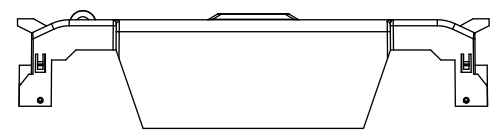

CVR-RH-60100

CVRI-RH-60100

COOPER Bussmann
St. Louis MO 63178

TITLE: **Class R fuse holder-CUST-600V**

SCALE: 1:1 SIZE: A3 SHEET: 1 OF 12