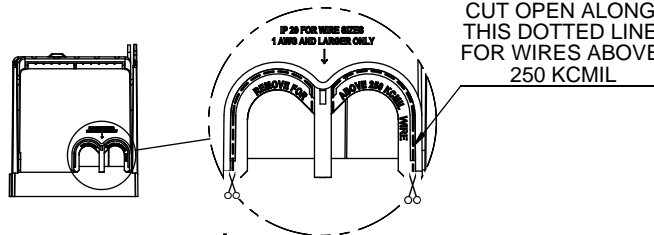

CVRI-RH-60600

COOPER Bussmann
St. Louis MO 63178

TITLE:
Class R fuse holder-CUST-600V

SCALE: 1:5 SIZE: A3 SHEET: 10 OF 12