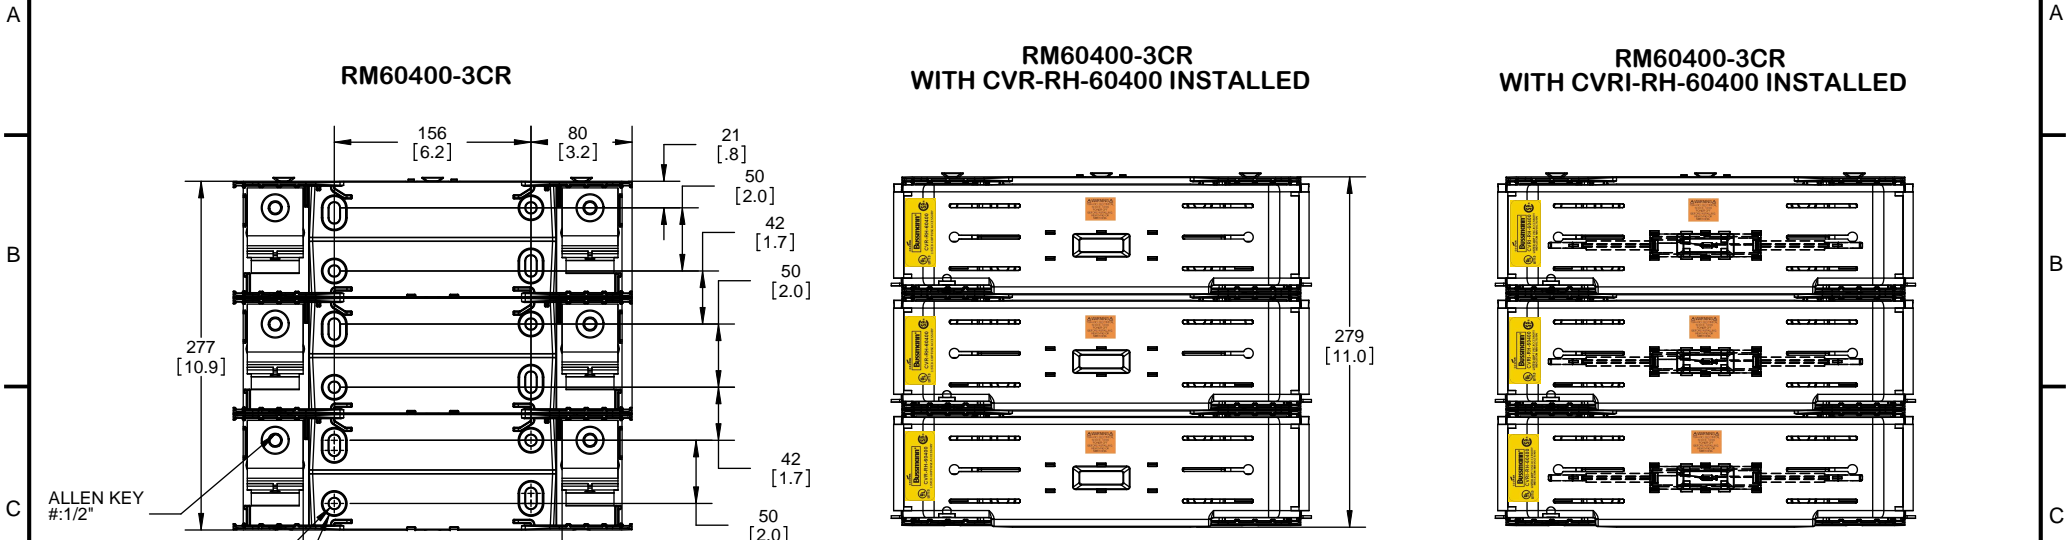

RM60400-3CR

RM60400-3CR WITH CVR-RH-60400 INSTALLED

RM60400-3CR WITH CVRI-RH-60400 INSTALLED

COOPER Bussmann
St. Louis MO 63178

TITLE:
Class R fuse holder-CUST-600V

SCALE: 1:1   SIZE: A3   SHEET: 9 OF 12