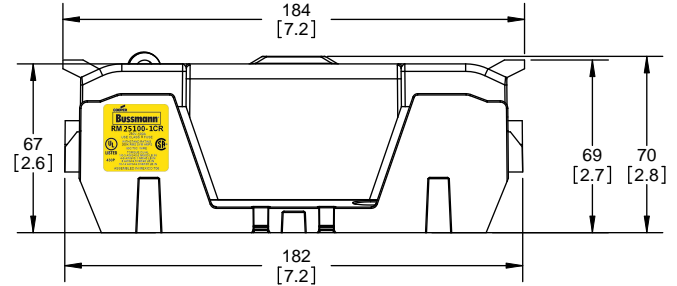

RM25100-1CR

ALLEN KEY #: 3/16" (5.5MM)

RM25100-1CR WITH CVR-RH-25100 INSTALLED

RM25100-1CR WITH CVRI-RH-25100 INSTALLED

CVR-RH-25100

CVRI-RH-25100

COOPER Bussmann
St. Louis MO 63178

TITLE: **Class R fuse holder-CUST-250V**