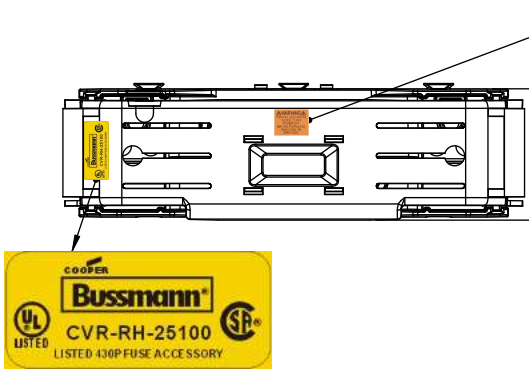

COOPER Bussmann
St. Louis MO 63178

TITLE:
Class R fuse holder-CUST

SCALE: 1:1 SIZE: A3 SHEET: 1 OF 14

PUSH DOWN

LIFT UP

LIFT UP, THEN
ROTATE OVER

 St. Louis MO 63178		
TITLE:		
Class R fuse holder-CUST		
SCALE: 1:2	SIZE: A3	SHEET: 2 OF 14
www.Bussmann.com		

RM25100-1CR

ALLEN KEY #: 3/16" (5.5MM)

RM25100-1CR WITH CVR-RH-25100 INSTALLED

RM25100-1CR WITH CVRI-RH-25100 INSTALLED

CVR-RH-25100

CVRI-RH-25100

COOPER Bussmann
St. Louis MO 63178

TITLE: **Class R fuse holder-CUST-250V**