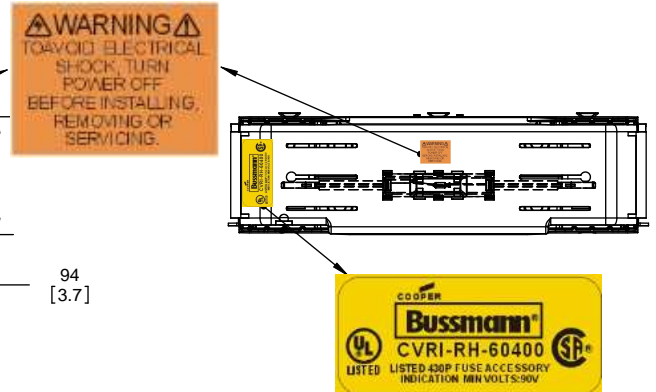

RM60400-1CR WITH CVRI-RH-60400 INSTALLED