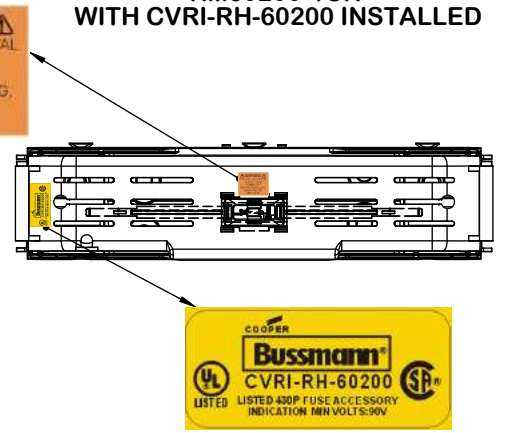

REVISIONS			DATE	ECN	BY
REV	ZONE	DESCRIPTION			

RM60200-1CR

RM60200-1CR WITH CVR-RH-60200 INSTALLED

RM60200-1CR WITH CVRI-RH-60200 INSTALLED