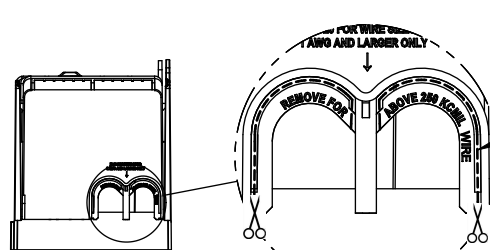

CVR-RH-25600

CVRI-RH-25600

CUT OPEN ALONG THIS DOTTED LINE FOR WIRES ABOVE 250 KCMIL

COOPER Bussmann
St. Louis MO 63178

TITLE:
Class R fuse holder-CUST-250V

SCALE: 1:1 SIZE: A3 SHEET: 12 OF 14