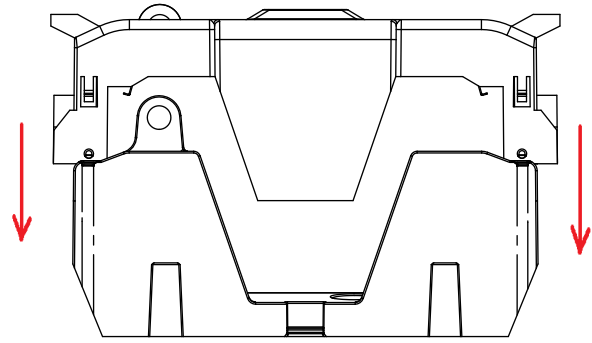

COOPER Bussmann
St. Louis MO 63178

TITLE:

Class R fuse holder-CUST

SCALE: 1:1

SIZE: A3

SHEET: 1 OF 14

PUSH DOWN

LIFT UP