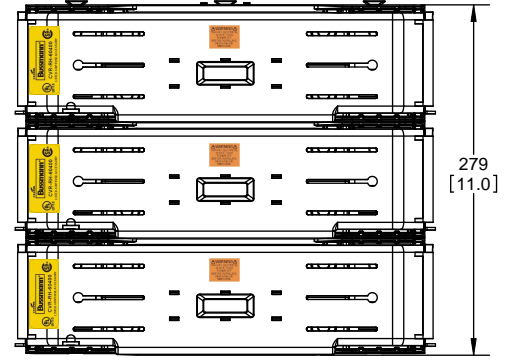

REVISIONS			DATE	ECN	BY
REV	ZONE	DESCRIPTION			

RM60400-3CR

**RM60400-3CR
WITH CVR-RH-60400 INSTALLED**

**RM60400-3CR
WITH CVRI-RH-60400 INSTALLED**

COOPER Bussmann
St. Louis MO 63178

TITLE:
Class R fuse holder-CUST-600V

SCALE: 1:1   SIZE: A3   SHEET: 9 OF 12