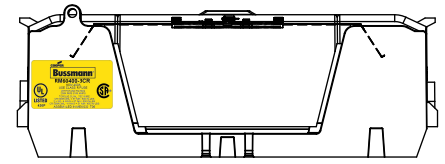

REVISIONS			DATE	ECN	BY
REV	ZONE	DESCRIPTION			

RM60400-3CR

**RM60400-3CR
WITH CVR-RH-60400 INSTALLED**

**RM60400-3CR
WITH CVRI-RH-60400 INSTALLED**

COOPER Bussmann
St. Louis MO 63178

TITLE:
Class R fuse holder-CUST-600V

SCALE: 1:1   SIZE: A3   SHEET: 9 OF 12