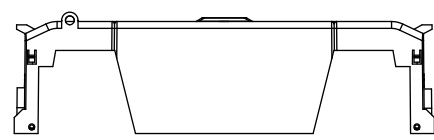

RM60400-1CR

RM60400-1CR WITH CVR-RH-60400 INSTALLED

RM60400-1CR WITH CVRI-RH-60400 INSTALLED

CVR-RH-60400

CVRI-RH-60400

CUT OPEN ALONG THIS DOTTED LINE FOR WIRES ABOVE 250 KCMIL

COOPER Bussmann
St. Louis MO 63178