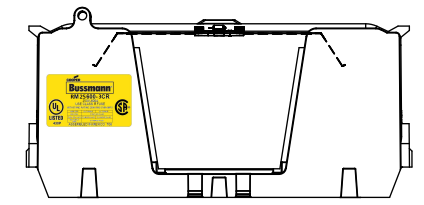

**RM25600-3CR
WITH CVRI-RH-25600 INSTALLED**

COOPER Bussmann
St. Louis MO 63178

TITLE:
Class R fuse holder-CUST-250V

SCALE: 1:1   SIZE: A3   SHEET: 14 OF 14