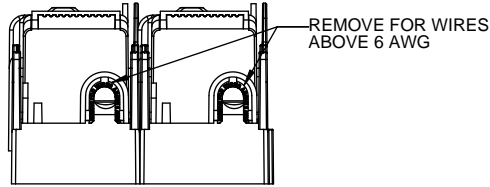

**RM25100-2CR
WITH CVRI-RH-25100 INSTALLED**

COOPER Bussmann
St. Louis MO 63178

Class R fuse holder-CUST-250V

SCALE: 1:1   SIZE: A3   SHEET: 4 OF 14