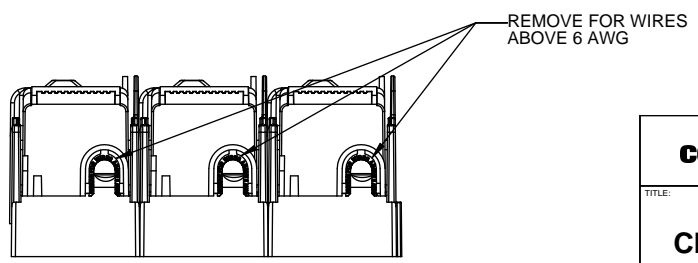

RM60100-3CR

RM60100-3CR WITH CVR-RH-60100 INSTALLED

RM60100-3CR WITH CVRI-RH-60100 INSTALLED

COOPER Bussmann
St. Louis MO 63178

TITLE:
Class R fuse holder-CUST-600V

SCALE: 1:1   SIZE: A3   SHEET: 3 OF 12