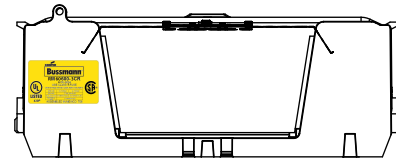

TITLE:
Class R fuse holder-CUST-600V

SCALE: 1:5 SIZE: A3 SHEET: 11 OF 12

REVISIONS			DATE	ECN	BY
REV	ZONE	DESCRIPTION			

RM60600-3CR

**RM60600-3CR
WITH CVR-RH-60600 INSTALLED**

**RM60600-3CR
WITH CVRI-RH-60600 INSTALLED**