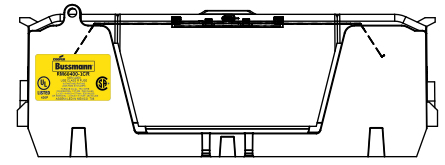

RM60400-1CR WITH CVRI-RH-60400 INSTALLED