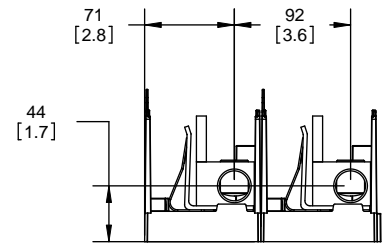

TITLE: **Class R fuse holder-CUST-600V**

SCALE: 1:1 SIZE: A3 SHEET: 7 OF 12

REVISIONS			DATE	ECN	BY
REV	ZONE	DESCRIPTION			

RM60400-2CR

**RM60400-2CR
WITH CVR-RH-60400 INSTALLED**

**RM60400-2CR
WITH CVRI-RH-60400 INSTALLED**