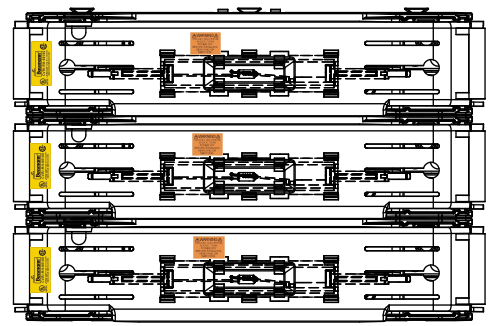

RM60100-3CR

RM60100-3CR WITH CVR-RH-60100 INSTALLED

RM60100-3CR WITH CVRI-RH-60100 INSTALLED

COOPER Bussmann
St. Louis MO 63178

TITLE:
Class R fuse holder-CUST-600V

SCALE: 1:1   SIZE: A3   SHEET: 3 OF 12