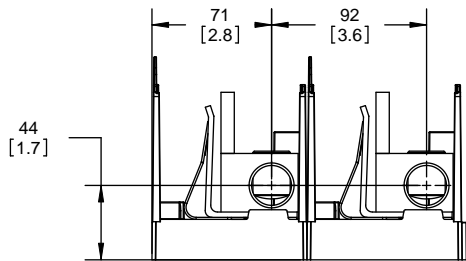

**RM25400-2CR
WITH CVRI-RH-25400 INSTALLED**

COOPER Bussmann
St. Louis MO 63178

TITLE:
Class R fuse holder-CUST-250V

SCALE: 1:1   SIZE: A3   SHEET: 10 OF 14