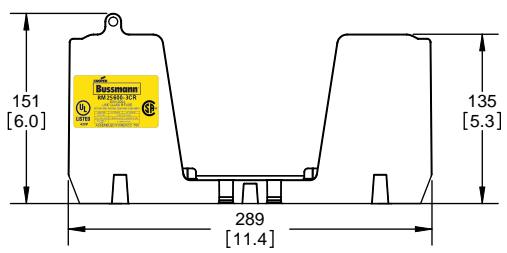

**RM25600-3CR
WITH CVRI-RH-25600 INSTALLED**

COOPER Bussmann
St. Louis MO 63178

TITLE:
Class R fuse holder-CUST-250V

SCALE: 1:1   SIZE: A3   SHEET: 14 OF 14