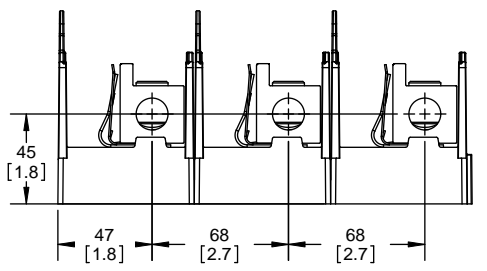

DESIGN UNITS: METRIC (mm)
UNLESS OTHERWISE SPECIFIED [INCHES]

THIRD ANGLE PROJECTION

RM25200-3CR

**RM25200-3CR
WITH CVR-RH-25200 INSTALLED**

**RM25200-3CR
WITH CVRI-RH-25200 INSTALLED**

ALLEN KEY #:
3/8" (10.0MM)

COOPER Bussmann
St. Louis MO 63178

TITLE:
Class R fuse holder-CUST-250V

SCALE: 1:1   SIZE: A3   SHEET: 8 OF 14