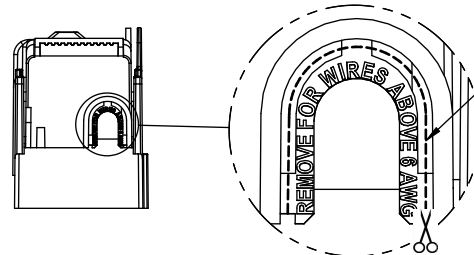

CVRI-RH-60100

CUT OPEN ALONG THIS DOTTED LINE FOR WIRES ABOVE 6 AWG

COOPER Bussmann
St. Louis MO 63178

Class R fuse holder-CUST-600V

SCALE: 1:1 SIZE: A3 SHEET: 1 OF 12