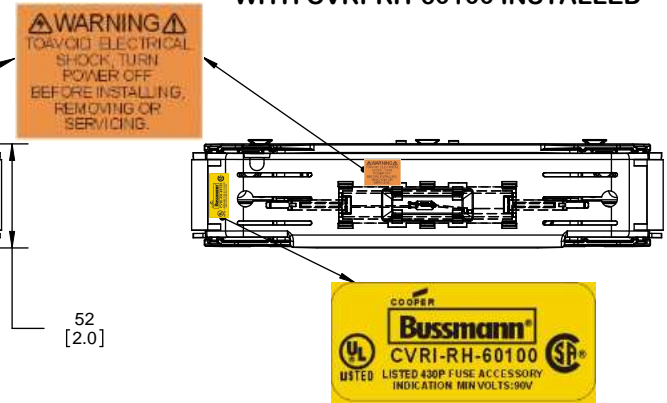

RM60100-1CR WITH CVRI-RH-60100 INSTALLED