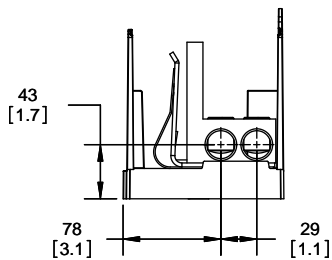

CVR-RH-25600

CVRI-RH-25600

CUT OPEN ALONG THIS DOTTED LINE FOR WIRES ABOVE 250 KCMIL

COOPER Bussmann
St. Louis MO 63178

TITLE:
Class R fuse holder-CUST-250V

SCALE: 1:1 SIZE: A3 SHEET: 12 OF 14