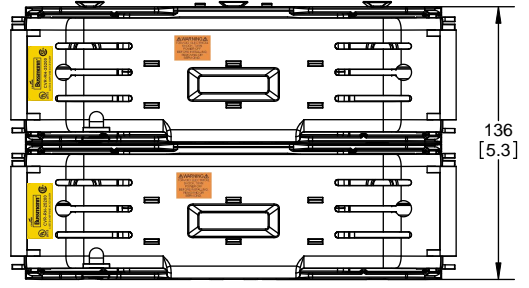

DESIGN UNITS: METRIC (mm)
UNLESS OTHERWISE SPECIFIED
[INCHES]

THIRD ANGLE PROJECTION

RM25200-2CR

**RM25200-2CR
WITH CVR-RH-25200 INSTALLED**

**RM25200-2CR
WITH CVRI-RH-25200 INSTALLED**

COOPER Bussmann
St. Louis MO 63178

TITLE:
Class R fuse holder-CUST-250V

SCALE: 1:1   SIZE: A3   SHEET: 7 OF 14