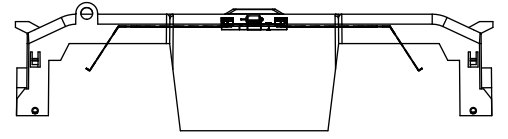

RM60200-1CR

RM60200-1CR WITH CVR-RH-60200 INSTALLED

RM60200-1CR WITH CVRI-RH-60200 INSTALLED

CVR-RH-60200

CVRI-RH-60200

COOPER Bussmann
St. Louis MO 63178

TITLE: **Class R fuse holder-CUST-600V**

SCALE: 1:1 SIZE: A3 SHEET: 4 OF 12