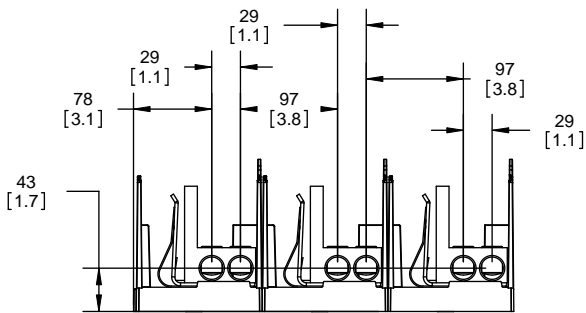

Class R Fuseblocks Catalog Data

Catalog Number	Covers		Voltage	Current	Number of Poles	Label
	Class R	w/o Indication				
RM25100-1CR	CVR-RH-25100	CVRI-RH-25100	250	100	1	RM25100-1CR
RM25100-2CR					2	RM25100-2CR
RM25100-3CR					3	RM25100-3CR
RM25200-1CR	CVR-RH-25200	CVRI-RH-25200		200	1	RM25200-1CR
RM25200-2CR					2	RM25200-2CR
RM25200-3CR					3	RM25200-3CR
RM25400-1CR	CVR-RH-25400	CVRI-RH-25400		400	1	RM25400-1CR
RM25400-2CR					2	RM25400-2CR
RM25400-3CR					3	RM25400-3CR
RM25600-1CR	CVR-RH-25600	CVRI-RH-25600		600	1	RM25600-1CR
RM25600-2CR					2	RM25600-2CR
RM25600-3CR					3	RM25600-3CR

Catalog Number	Covers		Voltage	Current	Number of Poles	Label
	Class R	w/o Indication				
RM60100-1CR	CVR-RH-60100	CVRI-RH-60100	600	100	1	RM60100-1CR
RM60100-2CR					2	RM60100-2CR
RM60100-3CR					3	RM60100-3CR
RM60200-1CR	CVR-RH-60200	CVRI-RH-60200		200	1	RM60200-1CR
RM60200-2CR					2	RM60200-2CR
RM60200-3CR					3	RM60200-3CR
RM60400-1CR	CVR-RH-60400	CVRI-RH-60400		400	1	RM60400-1CR
RM60400-2CR					2	RM60400-2CR
RM60400-3CR					3	RM60400-3CR
RM60600-1CR	CVR-RH-60600	CVRI-RH-60600		600	1	RM60600-1CR
RM60600-2CR					2	RM60600-2CR
RM60600-3CR					3	RM60600-3CR

TITLE:
Class R fuse holder-CUST-600V

SCALE: 1:5 SIZE: A3 SHEET: 11 OF 12

REVISIONS			DATE	ECN	BY
REV	ZONE	DESCRIPTION			

RM60600-3CR

**RM60600-3CR
WITH CVR-RH-60600 INSTALLED**

**RM60600-3CR
WITH CVRI-RH-60600 INSTALLED**