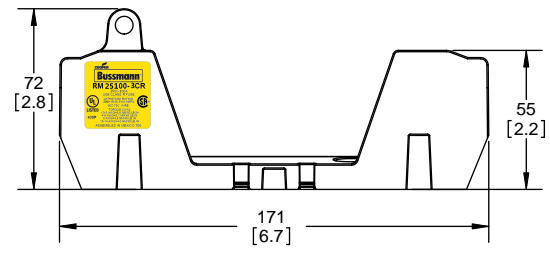

DESIGN UNITS: METRIC (mm)
UNLESS OTHERWISE SPECIFIED [INCHES]

THIRD ANGLE PROJECTION

RM25100-3CR

**RM25100-3CR
WITH CVR-RH-25100 INSTALLED**

**RM25100-3CR
WITH CVRI-RH-25100 INSTALLED**

COOPER Bussmann
St. Louis MO 63178