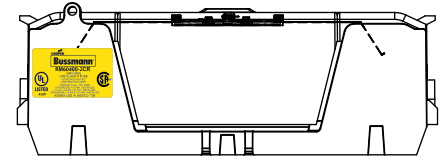

TITLE: **Class R fuse holder-CUST-600V**

SCALE: 1:1 SIZE: A3 SHEET: 7 OF 12

REVISIONS			DATE	ECN	BY
REV	ZONE	DESCRIPTION			

RM60400-2CR

**RM60400-2CR
WITH CVR-RH-60400 INSTALLED**

**RM60400-2CR
WITH CVRI-RH-60400 INSTALLED**