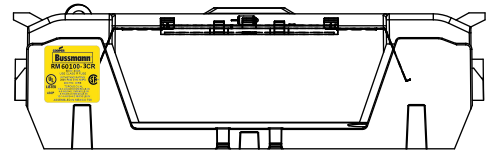

RM60100-3CR

RM60100-3CR WITH CVR-RH-60100 INSTALLED

RM60100-3CR WITH CVRI-RH-60100 INSTALLED

COOPER Bussmann
St. Louis MO 63178

TITLE:
Class R fuse holder-CUST-600V

SCALE: 1:1   SIZE: A3   SHEET: 3 OF 12