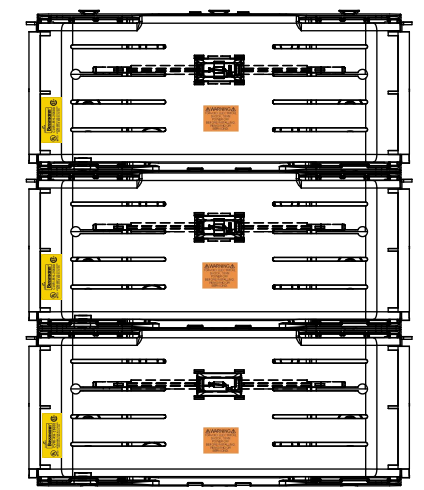

**RM25600-3CR
WITH CVRI-RH-25600 INSTALLED**

COOPER Bussmann
St. Louis MO 63178

TITLE:
Class R fuse holder-CUST-250V

SCALE: 1:1   SIZE: A3   SHEET: 14 OF 14