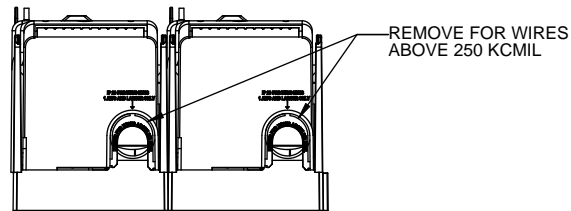

**RM25400-2CR
WITH CVRI-RH-25400 INSTALLED**

COOPER Bussmann
St. Louis MO 63178

TITLE:
Class R fuse holder-CUST-250V

SCALE: 1:1   SIZE: A3   SHEET: 10 OF 14