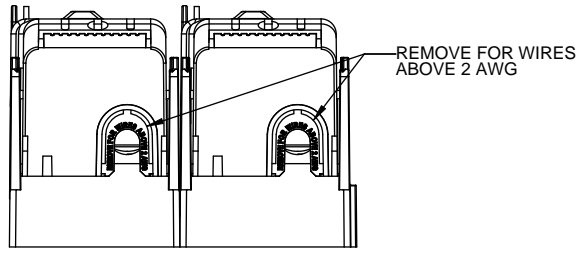

DESIGN UNITS: METRIC (mm)
UNLESS OTHERWISE SPECIFIED
[INCHES]

THIRD ANGLE PROJECTION

RM25200-2CR

**RM25200-2CR
WITH CVR-RH-25200 INSTALLED**

**RM25200-2CR
WITH CVRI-RH-25200 INSTALLED**

COOPER Bussmann
St. Louis MO 63178

TITLE:
Class R fuse holder-CUST-250V

SCALE: 1:1   SIZE: A3   SHEET: 7 OF 14