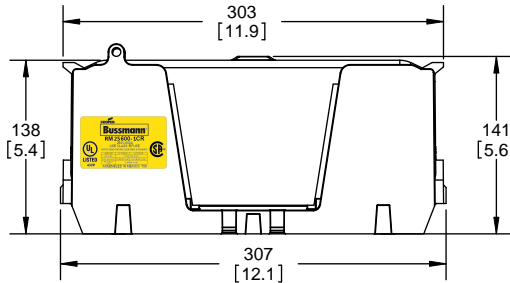

**RM25600-1CR
WITH CVRI-RH-25600 INSTALLED**