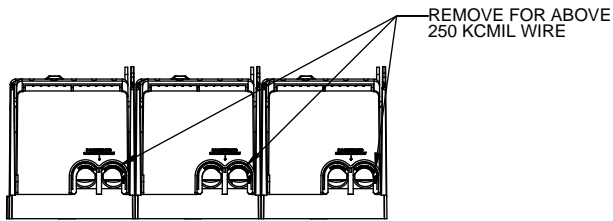

TITLE:
Class R fuse holder-CUST-600V

SCALE: 1:5 SIZE: A3 SHEET: 11 OF 12

REVISIONS			DATE	ECN	BY
REV	ZONE	DESCRIPTION			

RM60600-3CR

**RM60600-3CR
WITH CVR-RH-60600 INSTALLED**

**RM60600-3CR
WITH CVRI-RH-60600 INSTALLED**