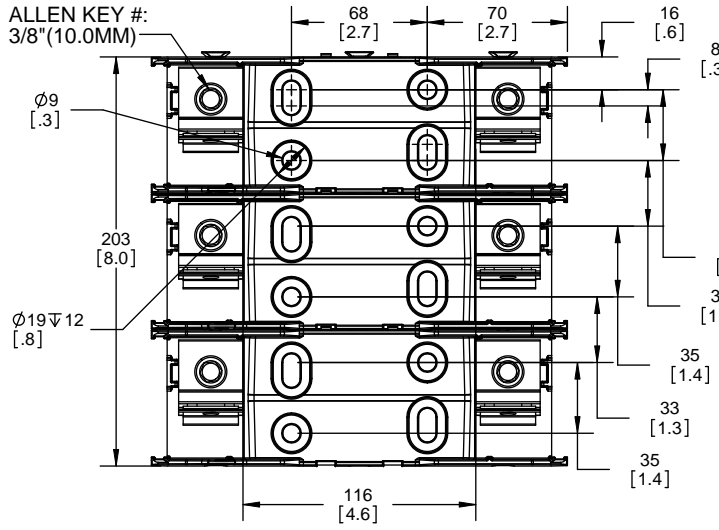

DESIGN UNITS: METRIC (mm)
UNLESS OTHERWISE SPECIFIED [INCHES]

THIRD ANGLE PROJECTION

RM25200-3CR

**RM25200-3CR
WITH CVR-RH-25200 INSTALLED**

**RM25200-3CR
WITH CVRI-RH-25200 INSTALLED**

ALLEN KEY #:
3/8" (10.0MM)

COOPER Bussmann
St. Louis MO 63178

TITLE:
Class R fuse holder-CUST-250V

SCALE: 1:1   SIZE: A3   SHEET: 8 OF 14