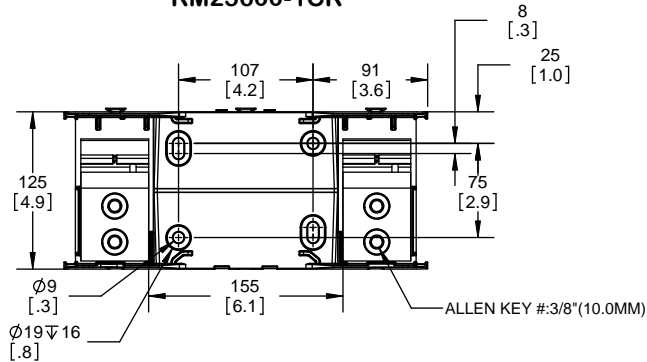

TITLE:
Class R fuse holder-CUST-250V

SCALE: 1:1 SIZE: A3 SHEET: 11 OF 14

DESIGN UNITS: METRIC (mm)
UNLESS OTHERWISE SPECIFIED [INCHES]

THIRD ANGLE PROJECTION

RM25600-1CR

**RM25600-1CR
WITH CVR-RH-25600 INSTALLED**