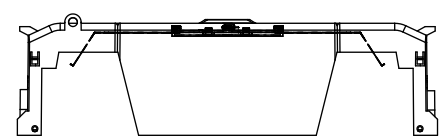

RM60400-1CR

RM60400-1CR WITH CVR-RH-60400 INSTALLED

RM60400-1CR WITH CVRI-RH-60400 INSTALLED

CVR-RH-60400

CVRI-RH-60400

CUT OPEN ALONG THIS DOTTED LINE FOR WIRES ABOVE 250 KCMIL

COOPER Bussmann
St. Louis MO 63178