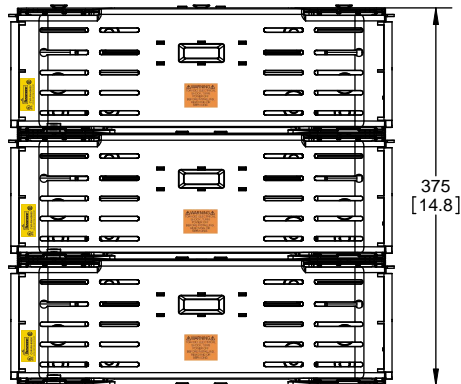

TITLE:
Class R fuse holder-CUST-600V

SCALE: 1:5 SIZE: A3 SHEET: 11 OF 12

REVISIONS			DATE	ECN	BY
REV	ZONE	DESCRIPTION			

RM60600-3CR

**RM60600-3CR
WITH CVR-RH-60600 INSTALLED**

**RM60600-3CR
WITH CVRI-RH-60600 INSTALLED**