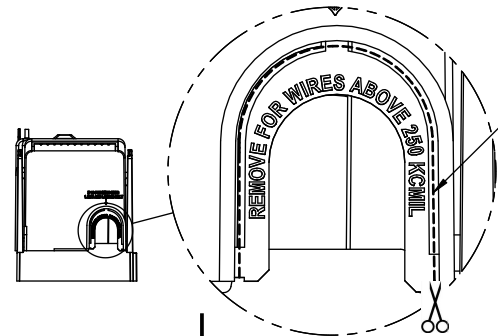

RM60400-1CR

RM60400-1CR WITH CVR-RH-60400 INSTALLED

RM60400-1CR WITH CVRI-RH-60400 INSTALLED

CVR-RH-60400

CVRI-RH-60400

CUT OPEN ALONG THIS DOTTED LINE FOR WIRES ABOVE 250 KCMIL

COOPER Bussmann
St. Louis MO 63178