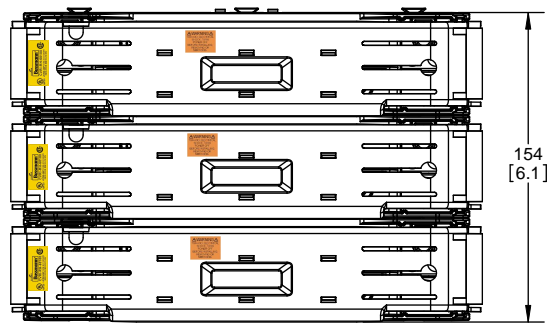

RM60100-3CR

RM60100-3CR WITH CVR-RH-60100 INSTALLED

RM60100-3CR WITH CVRI-RH-60100 INSTALLED

COOPER Bussmann
St. Louis MO 63178

TITLE:
Class R fuse holder-CUST-600V

SCALE: 1:1   SIZE: A3   SHEET: 3 OF 12