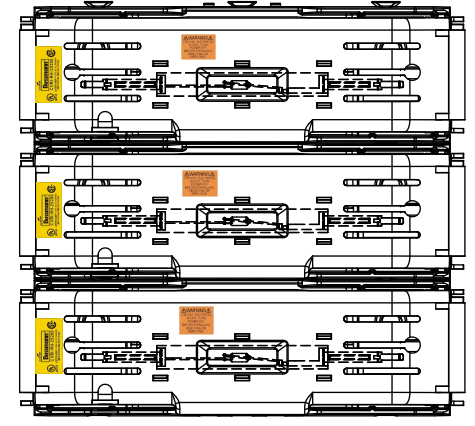

DESIGN UNITS: METRIC (mm)
UNLESS OTHERWISE SPECIFIED [INCHES]

THIRD ANGLE PROJECTION

RM25200-3CR

**RM25200-3CR
WITH CVR-RH-25200 INSTALLED**

**RM25200-3CR
WITH CVRI-RH-25200 INSTALLED**

ALLEN KEY #:
3/8" (10.0MM)

COOPER Bussmann
St. Louis MO 63178

TITLE:
Class R fuse holder-CUST-250V

SCALE: 1:1   SIZE: A3   SHEET: 8 OF 14