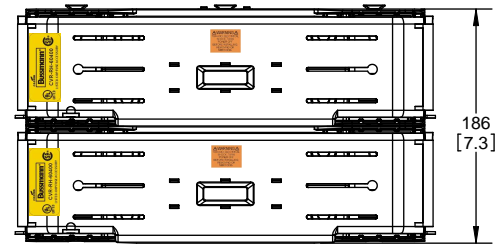

TITLE: **Class R fuse holder-CUST-600V**

SCALE: 1:1 SIZE: A3 SHEET: 7 OF 12

REVISIONS			DATE	ECN	BY
REV	ZONE	DESCRIPTION			

RM60400-2CR

**RM60400-2CR
WITH CVR-RH-60400 INSTALLED**

**RM60400-2CR
WITH CVRI-RH-60400 INSTALLED**