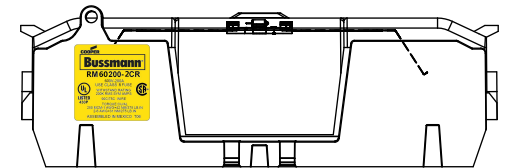

RM60200-2CR

**RM60200-2CR
WITH CVR-RH-60200 INSTALLED**

**RM60200-2CR
WITH CVRI-RH-60200 INSTALLED**

COOPER Bussmann
St. Louis MO 63178

TITLE: **Class R fuse holder-CUST-600V**

SCALE: 1:1   SIZE: A3   SHEET: 5 OF 12