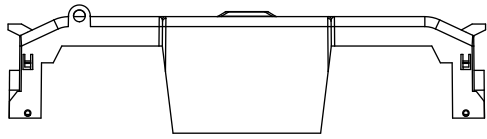

RM60200-1CR

RM60200-1CR WITH CVR-RH-60200 INSTALLED

RM60200-1CR WITH CVRI-RH-60200 INSTALLED

CVR-RH-60200

CVRI-RH-60200

COOPER Bussmann
St. Louis MO 63178

TITLE: **Class R fuse holder-CUST-600V**

SCALE: 1:1 SIZE: A3 SHEET: 4 OF 12