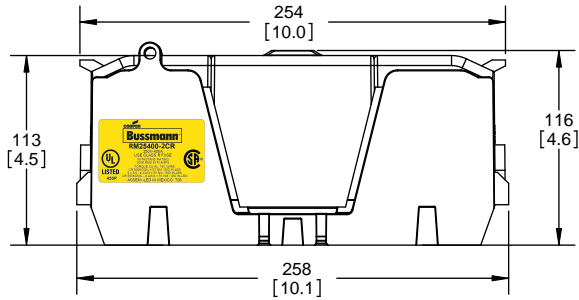

**RM25400-2CR
WITH CVRI-RH-25400 INSTALLED**

COOPER Bussmann
St. Louis MO 63178

TITLE:
Class R fuse holder-CUST-250V

SCALE: 1:1   SIZE: A3   SHEET: 10 OF 14