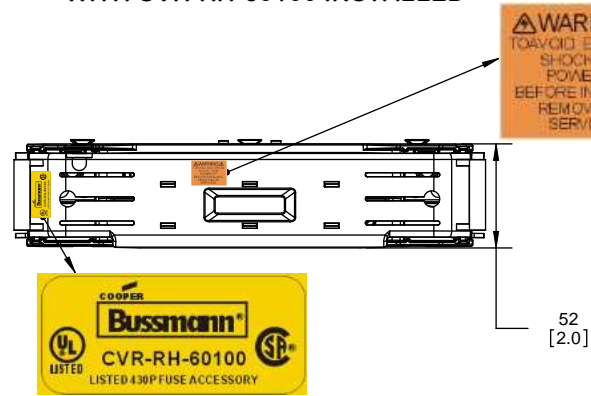

**RM25600-3CR
WITH CVRI-RH-25600 INSTALLED**

COOPER Bussmann
St. Louis MO 63178

TITLE:
Class R fuse holder-CUST-250V

SCALE: 1:1 SIZE: A3 SHEET: 14 OF 14

RM60100-1CR

RM60100-1CR WITH CVR-RH-60100 INSTALLED

RM60100-1CR WITH CVRI-RH-60100 INSTALLED