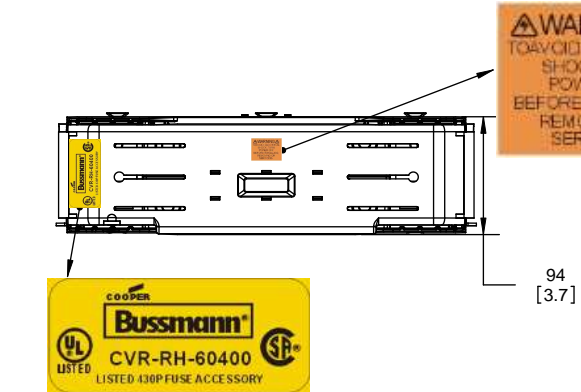

RM60400-1CR WITH CVR-RH-60400 INSTALLED