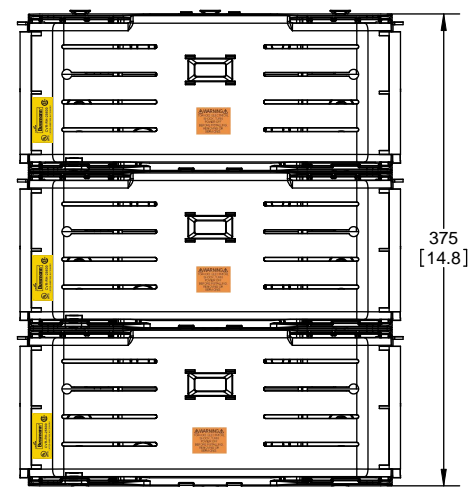

TITLE:
Class R fuse holder-CUST-250V

SCALE: 1:1 SIZE: A3 SHEET: 13 OF 14

DESIGN UNITS: METRIC (mm)
UNLESS OTHERWISE SPECIFIED
[INCHES]

THIRD ANGLE PROJECTION

RM25600-3CR

**RM25600-3CR
WITH CVR-RH-25600 INSTALLED**