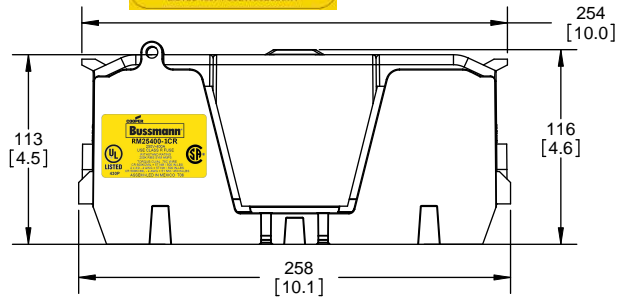

SCALE: 1:1 SIZE: A3 SHEET: 8 OF 14

DESIGN UNITS: METRIC (mm)
UNLESS OTHERWISE SPECIFIED
[INCHES]

THIRD ANGLE PROJECTION

RM25400-1CR

**RM25400-1CR
WITH CVR-RH-25400 INSTALLED**

**RM25400-1CR
WITH CVRI-RH-25400 INSTALLED**