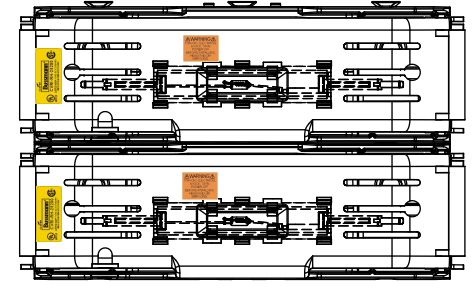

DESIGN UNITS: METRIC (mm)
UNLESS OTHERWISE SPECIFIED
[INCHES]

THIRD ANGLE PROJECTION

RM25200-2CR

**RM25200-2CR
WITH CVR-RH-25200 INSTALLED**

**RM25200-2CR
WITH CVRI-RH-25200 INSTALLED**

COOPER Bussmann
St. Louis MO 63178

TITLE:
Class R fuse holder-CUST-250V

SCALE: 1:1   SIZE: A3   SHEET: 7 OF 14