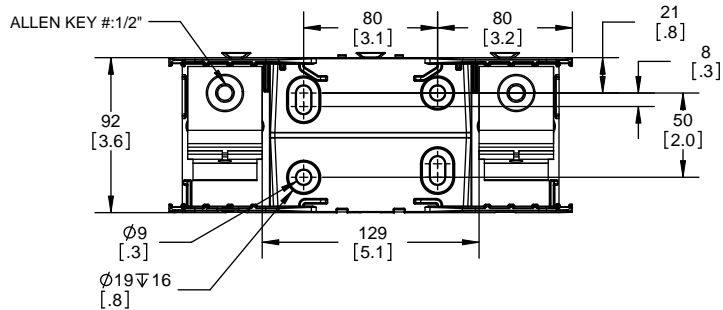

SCALE: 1:1 SIZE: A3 SHEET: 8 OF 14

DESIGN UNITS: METRIC (mm)
UNLESS OTHERWISE SPECIFIED
[INCHES]

THIRD ANGLE PROJECTION

RM25400-1CR

**RM25400-1CR
WITH CVR-RH-25400 INSTALLED**

**RM25400-1CR
WITH CVRI-RH-25400 INSTALLED**