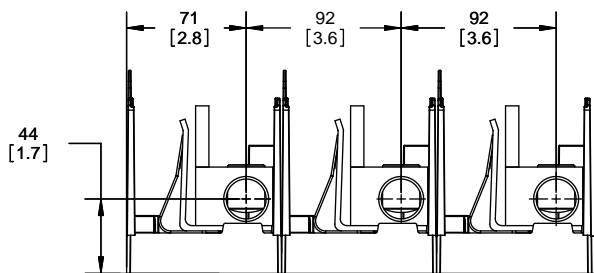

DESIGN UNITS: METRIC (mm)
UNLESS OTHERWISE SPECIFIED
[INCHES]

THIRD ANGLE PROJECTION

RM25400-3CR

**RM25400-3CR
WITH CVR-RH-25400 INSTALLED**

**RM25400-3CR
WITH CVRI-RH-25400 INSTALLED**

COOPER Bussmann
St. Louis MO 63178