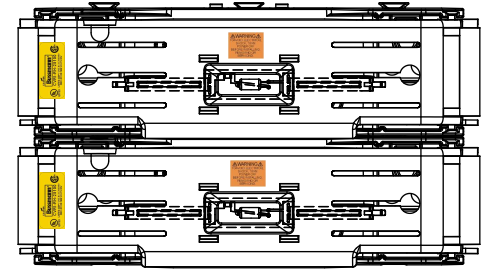

**RM25100-2CR
WITH CVRI-RH-25100 INSTALLED**

COOPER Bussmann
St. Louis MO 63178

Class R fuse holder-CUST-250V

SCALE: 1:1   SIZE: A3   SHEET: 4 OF 14