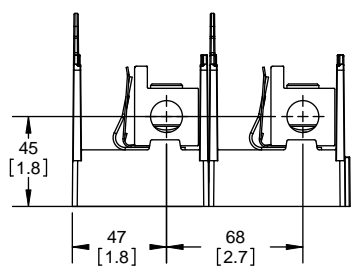

DESIGN UNITS: METRIC (mm)
UNLESS OTHERWISE SPECIFIED
[INCHES]

THIRD ANGLE PROJECTION

RM25200-2CR

**RM25200-2CR
WITH CVR-RH-25200 INSTALLED**

**RM25200-2CR
WITH CVRI-RH-25200 INSTALLED**

COOPER Bussmann
St. Louis MO 63178

TITLE:
Class R fuse holder-CUST-250V

SCALE: 1:1   SIZE: A3   SHEET: 7 OF 14