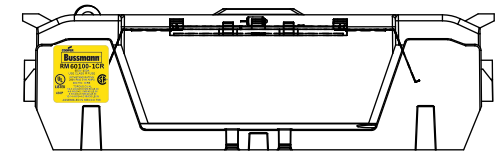

**RM25600-3CR
WITH CVRI-RH-25600 INSTALLED**

COOPER Bussmann
St. Louis MO 63178

TITLE:
Class R fuse holder-CUST-250V

SCALE: 1:1 SIZE: A3 SHEET: 14 OF 14

RM60100-1CR

RM60100-1CR WITH CVR-RH-60100 INSTALLED

RM60100-1CR WITH CVRI-RH-60100 INSTALLED