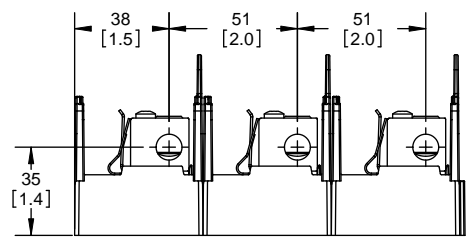

DESIGN UNITS: METRIC (mm)
UNLESS OTHERWISE SPECIFIED [INCHES]

THIRD ANGLE PROJECTION

RM25100-3CR

**RM25100-3CR
WITH CVR-RH-25100 INSTALLED**

**RM25100-3CR
WITH CVRI-RH-25100 INSTALLED**

COOPER Bussmann
St. Louis MO 63178