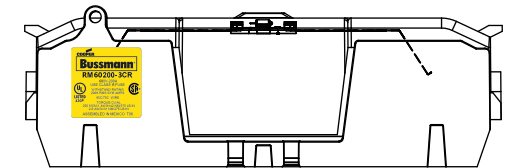

RM60200-3CR

**RM60200-3CR
WITH CVR-RH-60200 INSTALLED**

**RM60200-3CR
WITH CVRI-RH-60200 INSTALLED**

COOPER Bussmann
St. Louis MO 63178

TITLE: **Class R fuse holder-CUST-600V**

SCALE: 1:1   SIZE: A3   SHEET: 6 OF 12