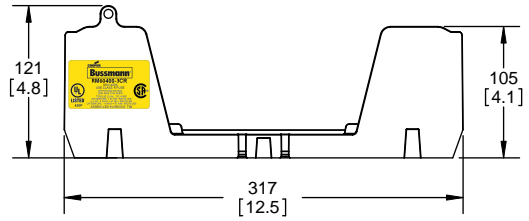

REVISIONS			DATE	ECN	BY
REV	ZONE	DESCRIPTION			

RM60400-3CR

**RM60400-3CR
WITH CVR-RH-60400 INSTALLED**

**RM60400-3CR
WITH CVRI-RH-60400 INSTALLED**

COOPER Bussmann
St. Louis MO 63178

TITLE:
Class R fuse holder-CUST-600V

SCALE: 1:1   SIZE: A3   SHEET: 9 OF 12