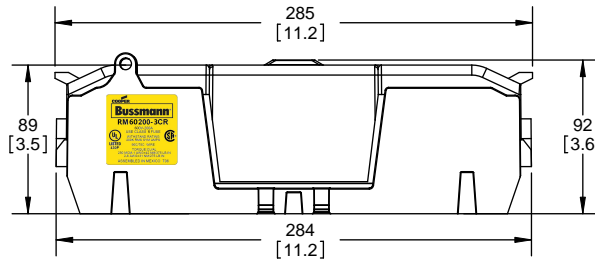

RM60200-3CR

**RM60200-3CR
WITH CVR-RH-60200 INSTALLED**

**RM60200-3CR
WITH CVRI-RH-60200 INSTALLED**

COOPER Bussmann
St. Louis MO 63178

TITLE: **Class R fuse holder-CUST-600V**

SCALE: 1:1   SIZE: A3   SHEET: 6 OF 12