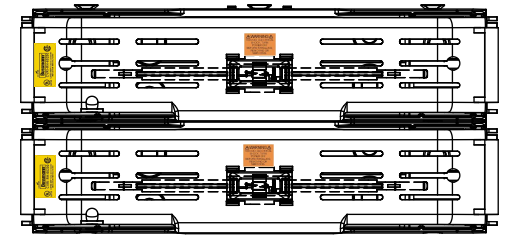

RM60200-2CR

**RM60200-2CR
WITH CVR-RH-60200 INSTALLED**

**RM60200-2CR
WITH CVRI-RH-60200 INSTALLED**

COOPER Bussmann
St. Louis MO 63178

TITLE: **Class R fuse holder-CUST-600V**

SCALE: 1:1   SIZE: A3   SHEET: 5 OF 12