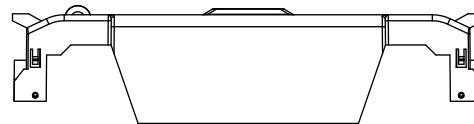

CVR-RH-60100