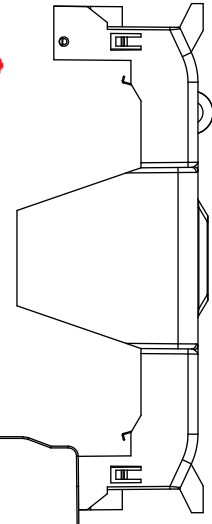

Class R Fuseblocks Catalog Data

Catalog Number	Covers		Voltage	Current	Number of Poles	Label
	Class R	w/o Indication				
RM25100-1CR	CVR-RH-25100	CVRI-RH-25100	250	100	1	RM25100-1CR
RM25100-2CR					2	RM25100-2CR
RM25100-3CR					3	RM25100-3CR
RM25200-1CR	CVR-RH-25200	CVRI-RH-25200		200	1	RM25200-1CR
RM25200-2CR					2	RM25200-2CR
RM25200-3CR					3	RM25200-3CR
RM25400-1CR	CVR-RH-25400	CVRI-RH-25400		400	1	RM25400-1CR
RM25400-2CR					2	RM25400-2CR
RM25400-3CR					3	RM25400-3CR
RM25600-1CR	CVR-RH-25600	CVRI-RH-25600		600	1	RM25600-1CR
RM25600-2CR					2	RM25600-2CR
RM25600-3CR					3	RM25600-3CR

Catalog Number	Covers		Voltage	Current	Number of Poles	Label
	Class R	w/o Indication				
RM60100-1CR	CVR-RH-60100	CVRI-RH-60100	600	100	1	RM60100-1CR
RM60100-2CR					2	RM60100-2CR
RM60100-3CR					3	RM60100-3CR
RM60200-1CR	CVR-RH-60200	CVRI-RH-60200		200	1	RM60200-1CR
RM60200-2CR					2	RM60200-2CR
RM60200-3CR					3	RM60200-3CR
RM60400-1CR	CVR-RH-60400	CVRI-RH-60400		400	1	RM60400-1CR
RM60400-2CR					2	RM60400-2CR
RM60400-3CR					3	RM60400-3CR
RM60600-1CR	CVR-RH-60600	CVRI-RH-60600		600	1	RM60600-1CR
RM60600-2CR					2	RM60600-2CR
RM60600-3CR					3	RM60600-3CR

COOPER Bussmann
St. Louis MO 63178

TITLE:

Class R fuse holder-CUST

SCALE: 1:1

SIZE: A3

SHEET: 1 OF 14

PUSH DOWN

LIFT UP

LIFT UP, THEN
ROTATE OVER

COOPER Bussmann
St. Louis MO 63178

TITLE:
Class R fuse holder-CUST

SCALE: 1:2 SIZE: A3 SHEET: 2 OF 14

www.Bussmann.com

RM25100-1CR

ALLEN KEY #: 3/16" (5.5MM)

RM25100-1CR WITH CVR-RH-25100 INSTALLED