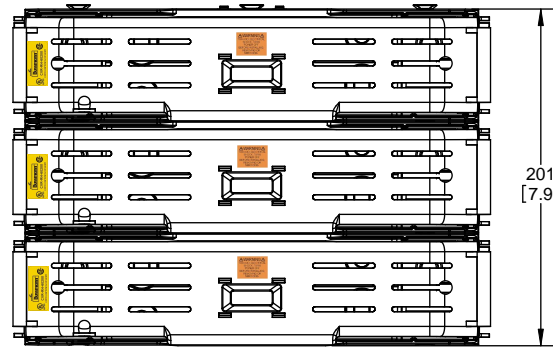

RM60200-3CR

**RM60200-3CR
WITH CVR-RH-60200 INSTALLED**

**RM60200-3CR
WITH CVRI-RH-60200 INSTALLED**

COOPER Bussmann
St. Louis MO 63178

TITLE: **Class R fuse holder-CUST-600V**

SCALE: 1:1   SIZE: A3   SHEET: 6 OF 12