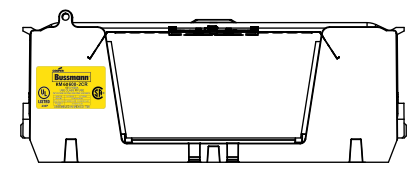

**RM60600-2CR
WITH CVRI-RH-60600 INSTALLED**

COOPER Bussmann
St. Louis MO 63178

TITLE:
Class R fuse holder-CUST-600V

SCALE: 1:5   SIZE: A3   SHEET: 11 OF 12