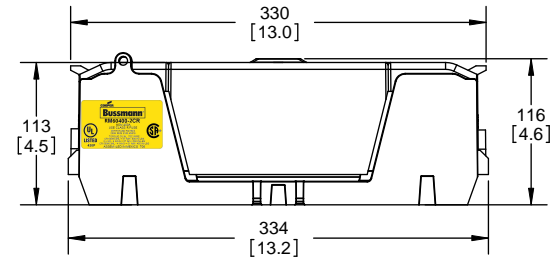

TITLE: **Class R fuse holder-CUST-600V**

SCALE: 1:1 SIZE: A3 SHEET: 7 OF 12

REVISIONS			DATE	ECN	BY
REV	ZONE	DESCRIPTION			

RM60400-2CR

**RM60400-2CR
WITH CVR-RH-60400 INSTALLED**

**RM60400-2CR
WITH CVRI-RH-60400 INSTALLED**