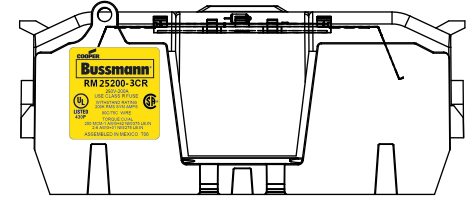

DESIGN UNITS: METRIC (mm)
UNLESS OTHERWISE SPECIFIED [INCHES]

THIRD ANGLE PROJECTION

RM25200-3CR

**RM25200-3CR
WITH CVR-RH-25200 INSTALLED**

**RM25200-3CR
WITH CVRI-RH-25200 INSTALLED**

ALLEN KEY #:
3/8" (10.0MM)

COOPER Bussmann
St. Louis MO 63178

TITLE:
Class R fuse holder-CUST-250V

SCALE: 1:1   SIZE: A3   SHEET: 8 OF 14