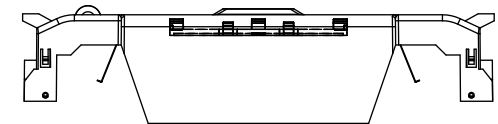

CVRI-RH-60100

CUT OPEN ALONG THIS DOTTED LINE FOR WIRES ABOVE 6 AWG

COOPER Bussmann
St. Louis MO 63178

Class R fuse holder-CUST-600V

SCALE: 1:1 SIZE: A3 SHEET: 1 OF 12