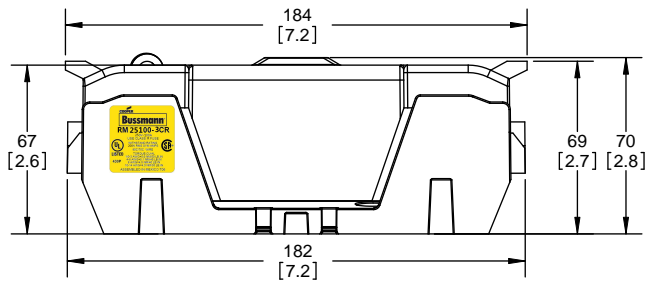

**RM25100-3CR
WITH CVRI-RH-25100 INSTALLED**

COOPER Bussmann
St. Louis MO 63178

TITLE:
Class R fuse holder-CUST-250V

SCALE: 1:1   SIZE: A3   SHEET: 5 OF 14