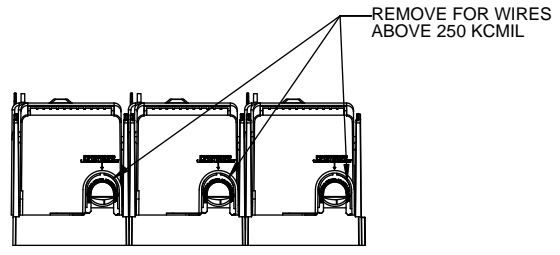

REVISIONS			DATE	ECN	BY
REV	ZONE	DESCRIPTION			

RM60400-3CR

**RM60400-3CR
WITH CVR-RH-60400 INSTALLED**

**RM60400-3CR
WITH CVRI-RH-60400 INSTALLED**

COOPER Bussmann
St. Louis MO 63178

TITLE:
Class R fuse holder-CUST-600V

SCALE: 1:1   SIZE: A3   SHEET: 9 OF 12