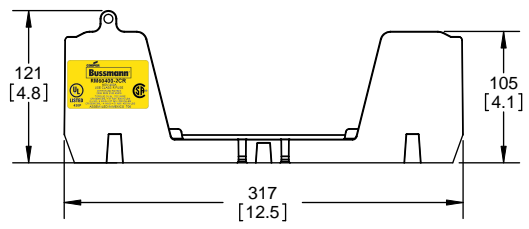

TITLE: **Class R fuse holder-CUST-600V**

SCALE: 1:1 SIZE: A3 SHEET: 7 OF 12

REVISIONS			DATE	ECN	BY
REV	ZONE	DESCRIPTION			

RM60400-2CR

**RM60400-2CR
WITH CVR-RH-60400 INSTALLED**

**RM60400-2CR
WITH CVRI-RH-60400 INSTALLED**