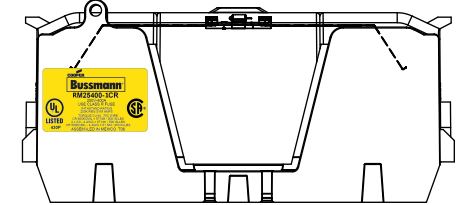

SCALE: 1:1 SIZE: A3 SHEET: 8 OF 14

DESIGN UNITS: METRIC (mm)
UNLESS OTHERWISE SPECIFIED
[INCHES]

THIRD ANGLE PROJECTION

RM25400-1CR

**RM25400-1CR
WITH CVR-RH-25400 INSTALLED**

**RM25400-1CR
WITH CVRI-RH-25400 INSTALLED**