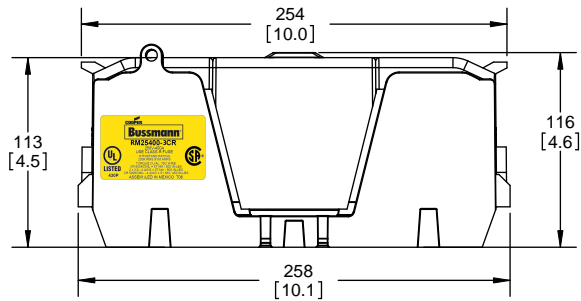

DESIGN UNITS: METRIC (mm)
UNLESS OTHERWISE SPECIFIED
[INCHES]

THIRD ANGLE PROJECTION

RM25400-3CR

**RM25400-3CR
WITH CVR-RH-25400 INSTALLED**

**RM25400-3CR
WITH CVRI-RH-25400 INSTALLED**

COOPER Bussmann
St. Louis MO 63178

TITLE:
Class R fuse holder-CUST-250V

SCALE: 1:1   SIZE: A3   SHEET: 11 OF 14