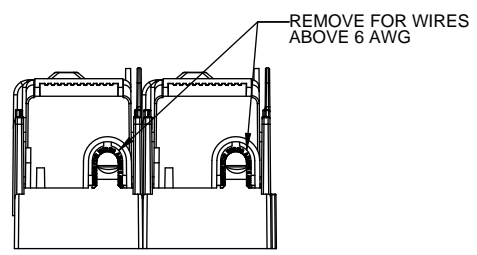

REVISIONS				DATE	ECN	BY
REV	ZONE	DESCRIPTION				

RM60100-2CR

**RM60100-2CR
WITH CVR-RH-60100 INSTALLED**

**RM60100-2CR
WITH CVRI-RH-60100 INSTALLED**

ALLEN KEY
#3/16" (5.5MM)

COOPER Bussmann
St. Louis MO 63178

TITLE:
Class R fuse holder-CUST-600V

SCALE: 1:1   SIZE: A3   SHEET: 2 OF 12