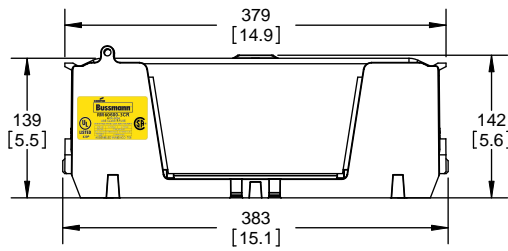

TITLE:
Class R fuse holder-CUST-600V

SCALE: 1:5 SIZE: A3 SHEET: 11 OF 12

REVISIONS			DATE	ECN	BY
REV	ZONE	DESCRIPTION			

RM60600-3CR

**RM60600-3CR
WITH CVR-RH-60600 INSTALLED**

**RM60600-3CR
WITH CVRI-RH-60600 INSTALLED**