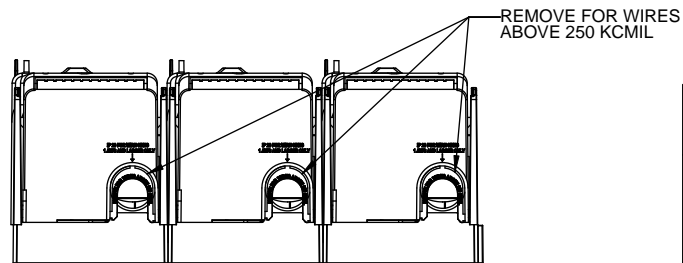

DESIGN UNITS: METRIC (mm)
UNLESS OTHERWISE SPECIFIED
[INCHES]

THIRD ANGLE PROJECTION

RM25400-3CR

**RM25400-3CR
WITH CVR-RH-25400 INSTALLED**

**RM25400-3CR
WITH CVRI-RH-25400 INSTALLED**

COOPER Bussmann
St. Louis MO 63178