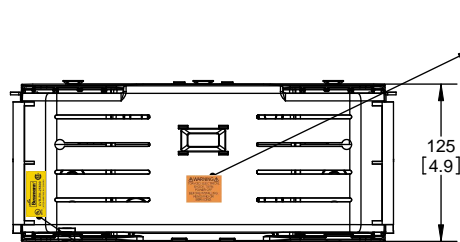

TITLE:
Class R fuse holder-CUST-250V

SCALE: 1:1 SIZE: A3 SHEET: 11 OF 14

DESIGN UNITS: METRIC (mm)
UNLESS OTHERWISE SPECIFIED [INCHES]

THIRD ANGLE PROJECTION

RM25600-1CR

**RM25600-1CR
WITH CVR-RH-25600 INSTALLED**