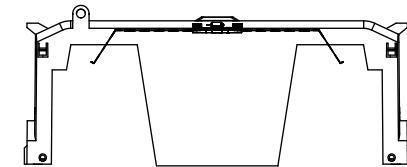

CVR-RH-25600

CVRI-RH-25600

CUT OPEN ALONG THIS DOTTED LINE FOR WIRES ABOVE 250 KCMIL

COOPER Bussmann
St. Louis MO 63178

TITLE:
Class R fuse holder-CUST-250V

SCALE: 1:1 SIZE: A3 SHEET: 12 OF 14