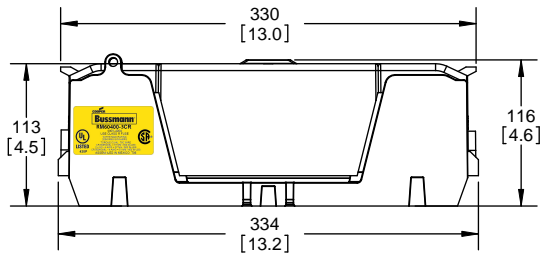

REVISIONS			DATE	ECN	BY
REV	ZONE	DESCRIPTION			

RM60400-3CR

**RM60400-3CR
WITH CVR-RH-60400 INSTALLED**

**RM60400-3CR
WITH CVRI-RH-60400 INSTALLED**

COOPER Bussmann
St. Louis MO 63178

TITLE:
Class R fuse holder-CUST-600V

SCALE: 1:1   SIZE: A3   SHEET: 9 OF 12