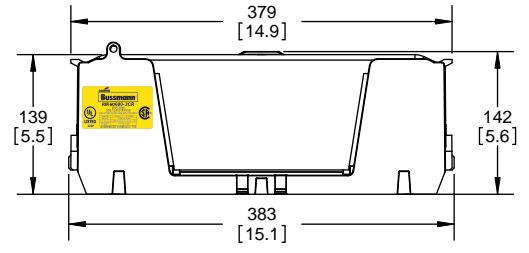

**RM60600-2CR
WITH CVRI-RH-60600 INSTALLED**

COOPER Bussmann
St. Louis MO 63178

TITLE:
Class R fuse holder-CUST-600V

SCALE: 1:5   SIZE: A3   SHEET: 11 OF 12