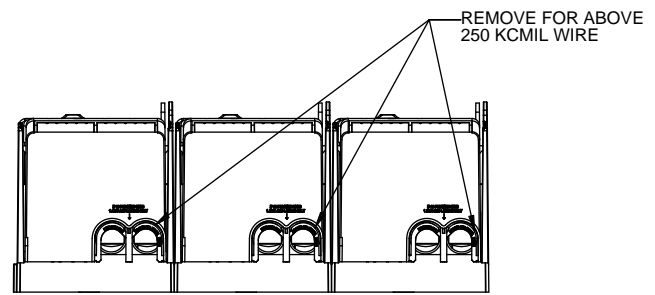

**RM25600-3CR
WITH CVRI-RH-25600 INSTALLED**

COOPER Bussmann
St. Louis MO 63178

TITLE:
Class R fuse holder-CUST-250V

SCALE: 1:1   SIZE: A3   SHEET: 14 OF 14