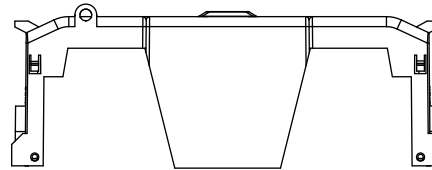

CVR-RH-25400