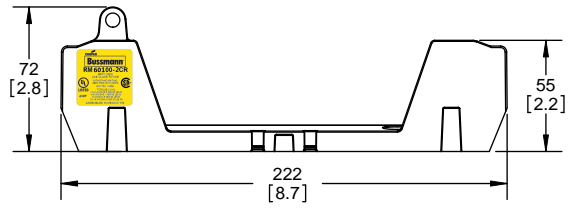

REVISIONS				DATE	ECN	BY
REV	ZONE	DESCRIPTION				

RM60100-2CR

**RM60100-2CR
WITH CVR-RH-60100 INSTALLED**

**RM60100-2CR
WITH CVRI-RH-60100 INSTALLED**

ALLEN KEY
#3/16" (5.5MM)

COOPER Bussmann
St. Louis MO 63178

TITLE:
Class R fuse holder-CUST-600V

SCALE: 1:1   SIZE: A3   SHEET: 2 OF 12