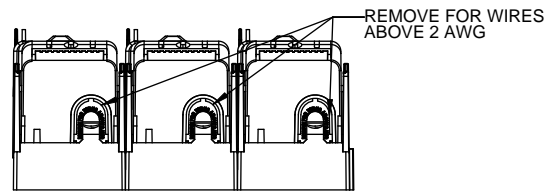

RM60200-3CR

**RM60200-3CR
WITH CVR-RH-60200 INSTALLED**

**RM60200-3CR
WITH CVRI-RH-60200 INSTALLED**

COOPER Bussmann
St. Louis MO 63178

TITLE: **Class R fuse holder-CUST-600V**

SCALE: 1:1   SIZE: A3   SHEET: 6 OF 12