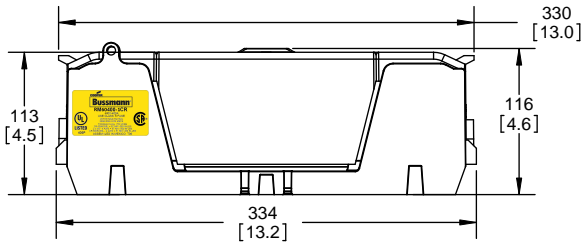

RM60400-1CR WITH CVRI-RH-60400 INSTALLED