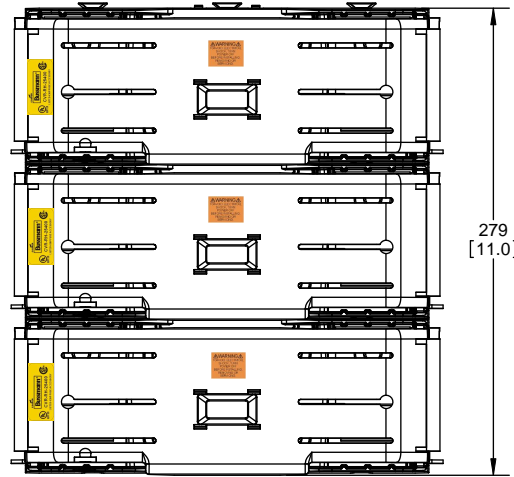

DESIGN UNITS: METRIC (mm)
UNLESS OTHERWISE SPECIFIED
[INCHES]

THIRD ANGLE PROJECTION

RM25400-3CR

**RM25400-3CR
WITH CVR-RH-25400 INSTALLED**

**RM25400-3CR
WITH CVRI-RH-25400 INSTALLED**

COOPER Bussmann
St. Louis MO 63178