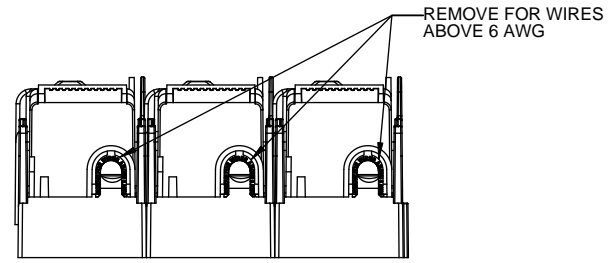

DESIGN UNITS: METRIC (mm)
UNLESS OTHERWISE SPECIFIED [INCHES]

THIRD ANGLE PROJECTION

RM25100-3CR

**RM25100-3CR
WITH CVR-RH-25100 INSTALLED**

**RM25100-3CR
WITH CVRI-RH-25100 INSTALLED**

COOPER Bussmann
St. Louis MO 63178