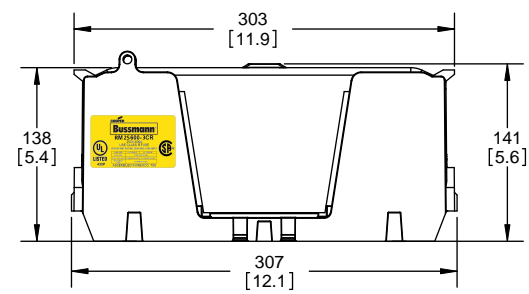

**RM25600-3CR
WITH CVRI-RH-25600 INSTALLED**

COOPER Bussmann
St. Louis MO 63178

TITLE:
Class R fuse holder-CUST-250V

SCALE: 1:1   SIZE: A3   SHEET: 14 OF 14