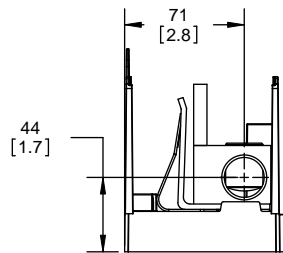

CVRI-RH-25400

COOPER Bussmann
St. Louis MO 63178

Class R fuse holder-CUST-250V

SCALE: 1:1 SIZE: A3 SHEET: 9 OF 14