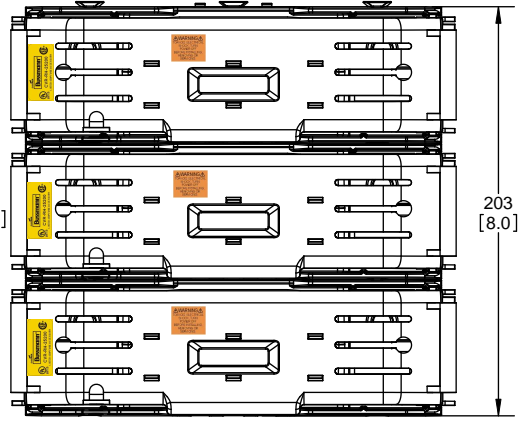

DESIGN UNITS: METRIC (mm)
UNLESS OTHERWISE SPECIFIED [INCHES]

THIRD ANGLE PROJECTION

RM25200-3CR

**RM25200-3CR
WITH CVR-RH-25200 INSTALLED**

**RM25200-3CR
WITH CVRI-RH-25200 INSTALLED**

ALLEN KEY #:
3/8" (10.0MM)

COOPER Bussmann
St. Louis MO 63178

TITLE:
Class R fuse holder-CUST-250V

SCALE: 1:1   SIZE: A3   SHEET: 8 OF 14