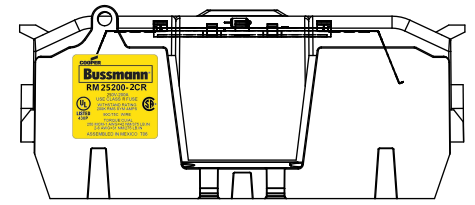

DESIGN UNITS: METRIC (mm)
UNLESS OTHERWISE SPECIFIED
[INCHES]

THIRD ANGLE PROJECTION

RM25200-2CR

**RM25200-2CR
WITH CVR-RH-25200 INSTALLED**

**RM25200-2CR
WITH CVRI-RH-25200 INSTALLED**

COOPER Bussmann
St. Louis MO 63178

TITLE:
Class R fuse holder-CUST-250V

SCALE: 1:1   SIZE: A3   SHEET: 7 OF 14