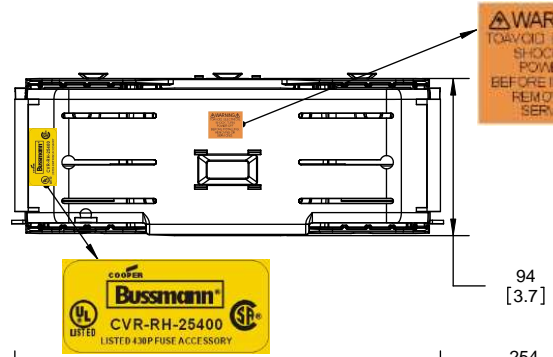

SCALE: 1:1 SIZE: A3 SHEET: 8 OF 14

DESIGN UNITS: METRIC (mm)
UNLESS OTHERWISE SPECIFIED
[INCHES]

THIRD ANGLE PROJECTION

RM25400-1CR

**RM25400-1CR
WITH CVR-RH-25400 INSTALLED**

**RM25400-1CR
WITH CVRI-RH-25400 INSTALLED**