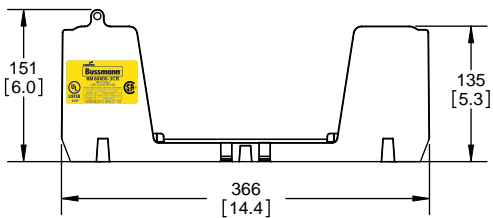

TITLE:
Class R fuse holder-CUST-600V

SCALE: 1:5 SIZE: A3 SHEET: 11 OF 12

REVISIONS			DATE	ECN	BY
REV	ZONE	DESCRIPTION			

RM60600-3CR

**RM60600-3CR
WITH CVR-RH-60600 INSTALLED**

**RM60600-3CR
WITH CVRI-RH-60600 INSTALLED**