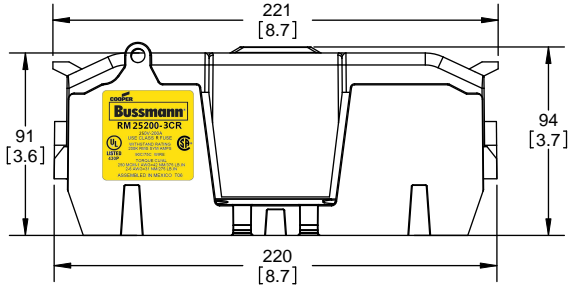

DESIGN UNITS: METRIC (mm)
UNLESS OTHERWISE SPECIFIED [INCHES]

THIRD ANGLE PROJECTION

RM25200-3CR

**RM25200-3CR
WITH CVR-RH-25200 INSTALLED**

**RM25200-3CR
WITH CVRI-RH-25200 INSTALLED**

ALLEN KEY #:
3/8" (10.0MM)

COOPER Bussmann
St. Louis MO 63178

TITLE:
Class R fuse holder-CUST-250V

SCALE: 1:1   SIZE: A3   SHEET: 8 OF 14