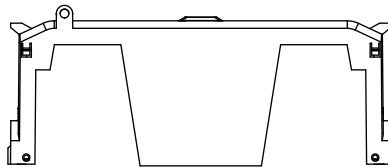

CVR-RH-25600

CVRI-RH-25600

CUT OPEN ALONG THIS DOTTED LINE FOR WIRES ABOVE 250 KCMIL

COOPER Bussmann
St. Louis MO 63178

TITLE:
Class R fuse holder-CUST-250V

SCALE: 1:1 SIZE: A3 SHEET: 12 OF 14