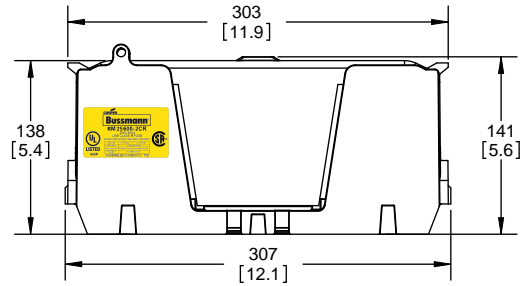

DESIGN UNITS: METRIC (mm)
UNLESS OTHERWISE SPECIFIED [INCHES]

THIRD ANGLE PROJECTION

RM25600-2CR

**RM25600-2CR
WITH CVR-RH-25600 INSTALLED**

**RM25600-2CR
WITH CVRI-RH-25600 INSTALLED**

COOPER Bussmann
St. Louis MO 63178

TITLE:
Class R fuse holder-CUST-250V

SCALE: 1:1   SIZE: A3   SHEET: 13 OF 14