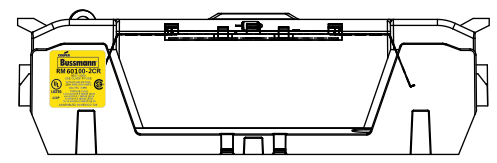

REVISIONS				DATE	ECN	BY
REV	ZONE	DESCRIPTION				

RM60100-2CR

**RM60100-2CR
WITH CVR-RH-60100 INSTALLED**

**RM60100-2CR
WITH CVRI-RH-60100 INSTALLED**

ALLEN KEY
#3/16" (5.5MM)

COOPER Bussmann
St. Louis MO 63178

TITLE:
Class R fuse holder-CUST-600V

SCALE: 1:1   SIZE: A3   SHEET: 2 OF 12