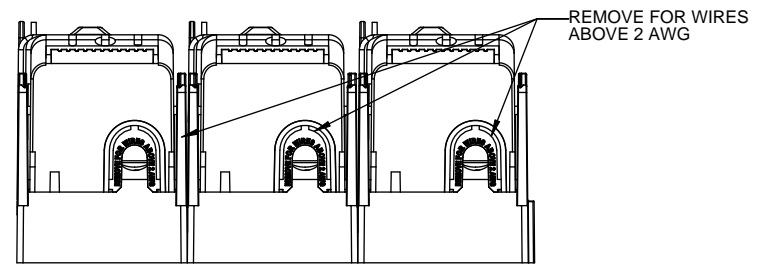

DESIGN UNITS: METRIC (mm)
UNLESS OTHERWISE SPECIFIED [INCHES]

THIRD ANGLE PROJECTION

RM25200-3CR

**RM25200-3CR
WITH CVR-RH-25200 INSTALLED**

**RM25200-3CR
WITH CVRI-RH-25200 INSTALLED**

ALLEN KEY #:
3/8" (10.0MM)

COOPER Bussmann
St. Louis MO 63178

TITLE:
Class R fuse holder-CUST-250V

SCALE: 1:1   SIZE: A3   SHEET: 8 OF 14