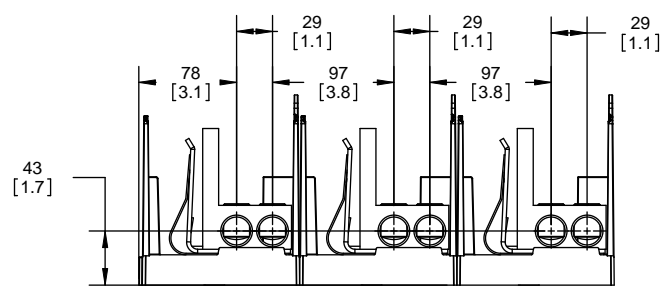

**RM25600-3CR
WITH CVRI-RH-25600 INSTALLED**

COOPER Bussmann
St. Louis MO 63178

TITLE:
Class R fuse holder-CUST-250V

SCALE: 1:1   SIZE: A3   SHEET: 14 OF 14