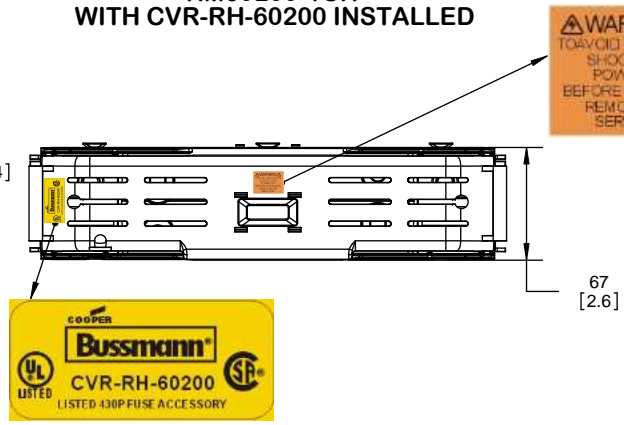

REVISIONS			DATE	ECN	BY
REV	ZONE	DESCRIPTION			

RM60200-1CR

RM60200-1CR WITH CVR-RH-60200 INSTALLED

RM60200-1CR WITH CVRI-RH-60200 INSTALLED