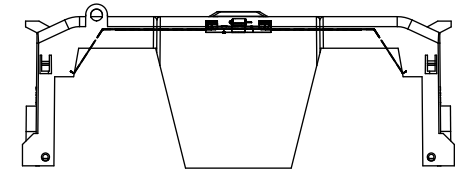

CVRI-RH-25400

COOPER Bussmann
St. Louis MO 63178

Class R fuse holder-CUST-250V

SCALE: 1:1 SIZE: A3 SHEET: 9 OF 14