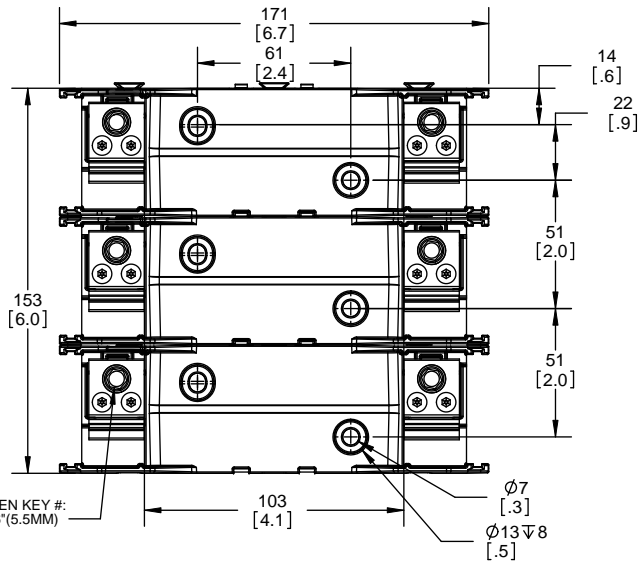

DESIGN UNITS: METRIC (mm)
UNLESS OTHERWISE SPECIFIED [INCHES]

THIRD ANGLE PROJECTION

RM25100-3CR