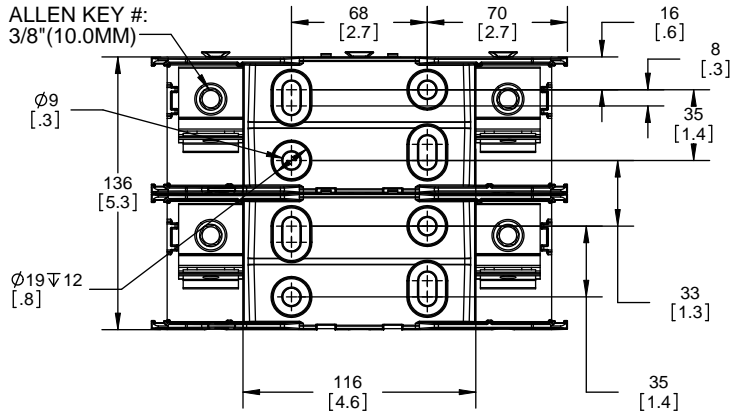

DESIGN UNITS: METRIC (mm)
UNLESS OTHERWISE SPECIFIED
[INCHES]

THIRD ANGLE PROJECTION

RM25200-2CR

**RM25200-2CR
WITH CVR-RH-25200 INSTALLED**

**RM25200-2CR
WITH CVRI-RH-25200 INSTALLED**

COOPER Bussmann
St. Louis MO 63178

TITLE:
Class R fuse holder-CUST-250V

SCALE: 1:1   SIZE: A3   SHEET: 7 OF 14