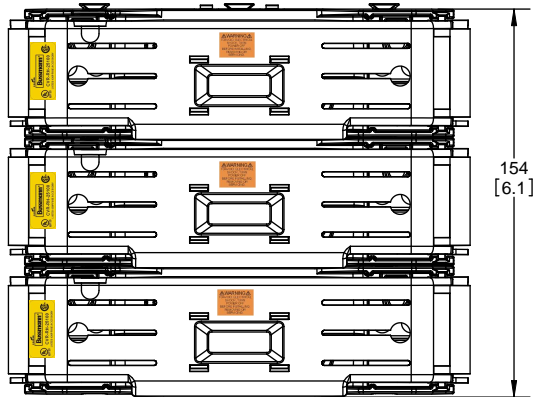

DESIGN UNITS: METRIC (mm)
UNLESS OTHERWISE SPECIFIED [INCHES]

THIRD ANGLE PROJECTION

RM25100-3CR

**RM25100-3CR
WITH CVR-RH-25100 INSTALLED**

**RM25100-3CR
WITH CVRI-RH-25100 INSTALLED**

COOPER Bussmann
St. Louis MO 63178