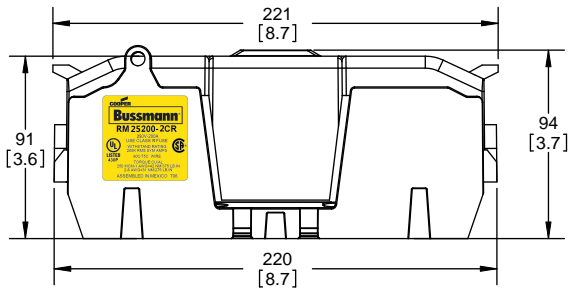

DESIGN UNITS: METRIC (mm)
UNLESS OTHERWISE SPECIFIED
[INCHES]

THIRD ANGLE PROJECTION

RM25200-2CR

**RM25200-2CR
WITH CVR-RH-25200 INSTALLED**

**RM25200-2CR
WITH CVRI-RH-25200 INSTALLED**

COOPER Bussmann
St. Louis MO 63178

TITLE:
Class R fuse holder-CUST-250V

SCALE: 1:1   SIZE: A3   SHEET: 7 OF 14