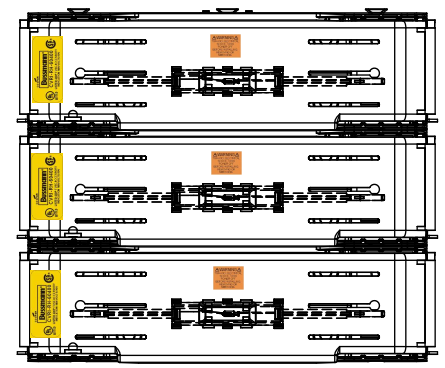

REVISIONS			DATE	ECN	BY
REV	ZONE	DESCRIPTION			

RM60400-3CR

**RM60400-3CR
WITH CVR-RH-60400 INSTALLED**

**RM60400-3CR
WITH CVRI-RH-60400 INSTALLED**

COOPER Bussmann
St. Louis MO 63178

TITLE:
Class R fuse holder-CUST-600V

SCALE: 1:1   SIZE: A3   SHEET: 9 OF 12