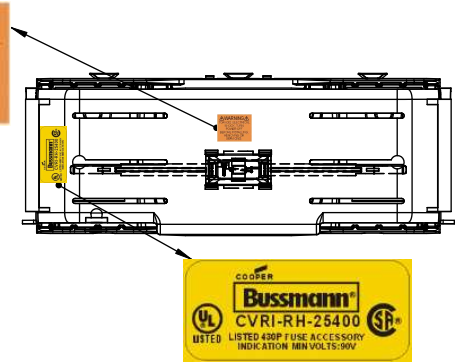

SCALE: 1:1 SIZE: A3 SHEET: 8 OF 14

DESIGN UNITS: METRIC (mm)
UNLESS OTHERWISE SPECIFIED
[INCHES]

THIRD ANGLE PROJECTION

RM25400-1CR

**RM25400-1CR
WITH CVR-RH-25400 INSTALLED**

**RM25400-1CR
WITH CVRI-RH-25400 INSTALLED**