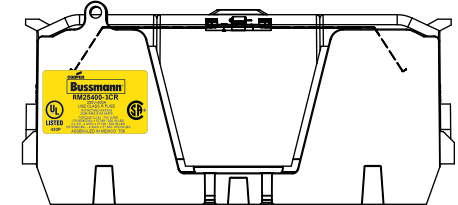

SCALE: 1:1 SIZE: A3 SHEET: 8 OF 14

DESIGN UNITS: METRIC (mm)
UNLESS OTHERWISE SPECIFIED
[INCHES]

THIRD ANGLE PROJECTION

RM25400-1CR

**RM25400-1CR
WITH CVR-RH-25400 INSTALLED**

**RM25400-1CR
WITH CVRI-RH-25400 INSTALLED**