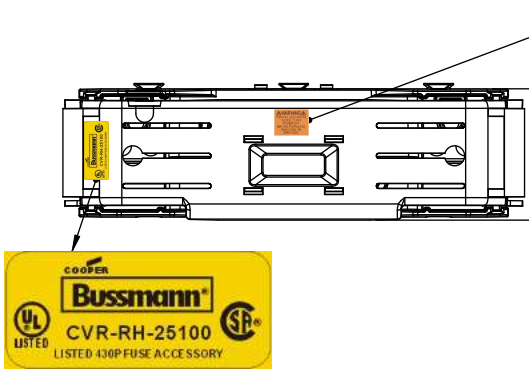

SCALE: 1:2 SIZE: A3 SHEET: 2 OF 14

www.Bussmann.com

RM25100-1CR

ALLEN KEY #: 3/16" (5.5MM)

RM25100-1CR WITH CVR-RH-25100 INSTALLED

RM25100-1CR WITH CVRI-RH-25100 INSTALLED

CVR-RH-25100

CVRI-RH-25100