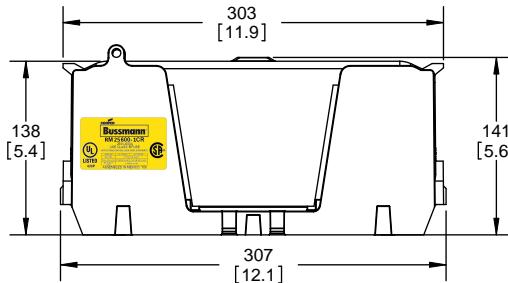

**RM25600-1CR
WITH CVRI-RH-25600 INSTALLED**