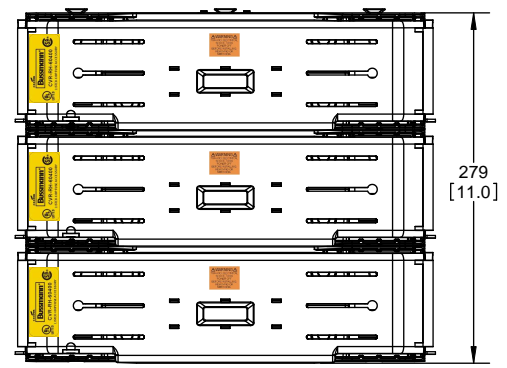

REVISIONS			DATE	ECN	BY
REV	ZONE	DESCRIPTION			

RM60400-3CR

**RM60400-3CR
WITH CVR-RH-60400 INSTALLED**

**RM60400-3CR
WITH CVRI-RH-60400 INSTALLED**

COOPER Bussmann
St. Louis MO 63178

TITLE:
Class R fuse holder-CUST-600V

SCALE: 1:1   SIZE: A3   SHEET: 9 OF 12