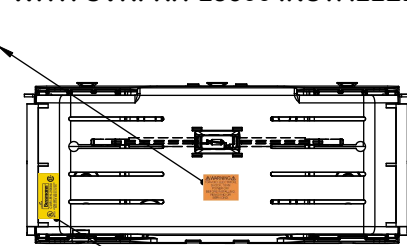

**RM25600-1CR
WITH CVRI-RH-25600 INSTALLED**