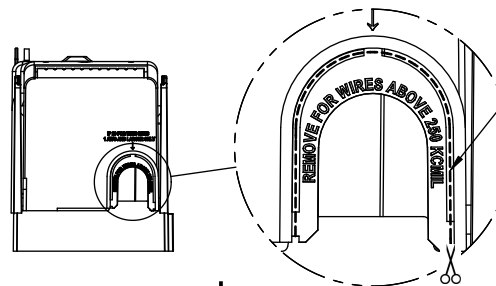

CVRI-RH-25400

COOPER Bussmann
St. Louis MO 63178

Class R fuse holder-CUST-250V

SCALE: 1:1 SIZE: A3 SHEET: 9 OF 14