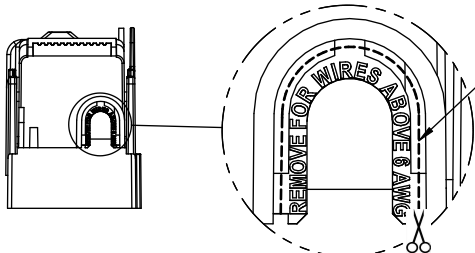

CVR-RH-60100

CVRI-RH-60100

COOPER Bussmann
St. Louis MO 63178

TITLE: **Class R fuse holder-CUST-600V**

SCALE: 1:1 SIZE: A3 SHEET: 1 OF 12