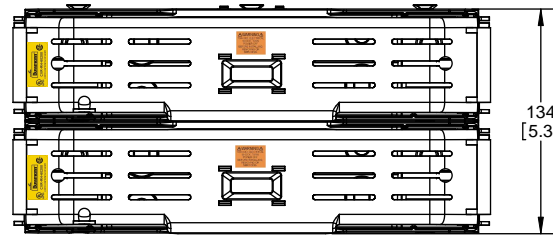

RM60200-2CR

**RM60200-2CR
WITH CVR-RH-60200 INSTALLED**

**RM60200-2CR
WITH CVRI-RH-60200 INSTALLED**

COOPER Bussmann
St. Louis MO 63178

TITLE:
Class R fuse holder-CUST-600V

SCALE: 1:1   SIZE: A3   SHEET: 5 OF 12