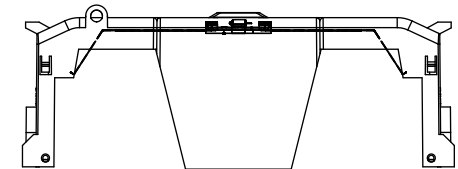

CVRI-RH-25400

COOPER Bussmann
St. Louis MO 63178

Class R fuse holder-CUST-250V

SCALE: 1:1 SIZE: A3 SHEET: 9 OF 14