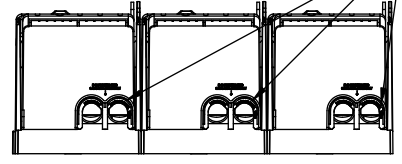

DESIGN UNITS: METRIC (mm)
UNLESS OTHERWISE SPECIFIED
[INCHES]

THIRD ANGLE PROJECTION

REVISIONS				DATE	ECN	BY
REV	ZONE	DESCRIPTION				

RM60600-3CR

**RM60600-3CR
WITH CVR-RH-60600 INSTALLED**

**RM60600-3CR
WITH CVRI-RH-60600 INSTALLED**