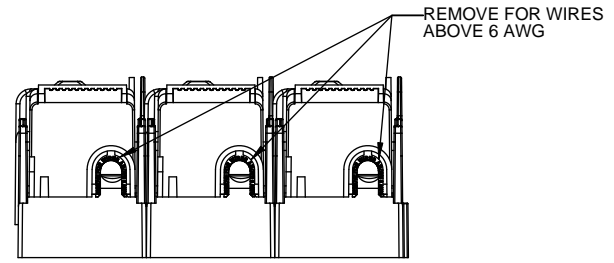

**RM25100-3CR
WITH CVRI-RH-25100 INSTALLED**

COOPER Bussmann
St. Louis MO 63178

TITLE:
Class R fuse holder-CUST-250V

SCALE: 1:1   SIZE: A3   SHEET: 5 OF 14