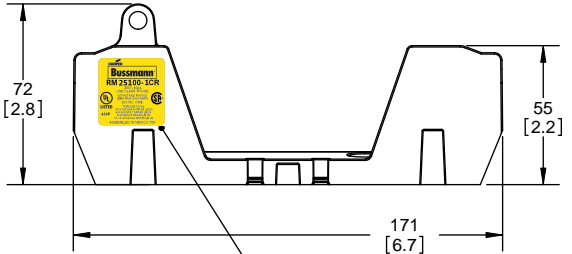

SCALE: 1:2 SIZE: A3 SHEET: 2 OF 14

www.Bussmann.com

RM25100-1CR

ALLEN KEY #: 3/16" (5.5MM)

RM25100-1CR WITH CVR-RH-25100 INSTALLED

RM25100-1CR WITH CVRI-RH-25100 INSTALLED

CVR-RH-25100

CVRI-RH-25100