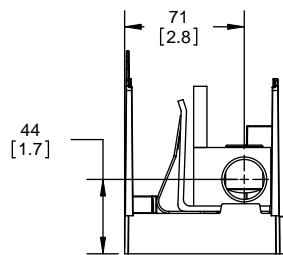

CVRI-RH-25400

COOPER Bussmann
St. Louis MO 63178

Class R fuse holder-CUST-250V

SCALE: 1:1 SIZE: A3 SHEET: 9 OF 14