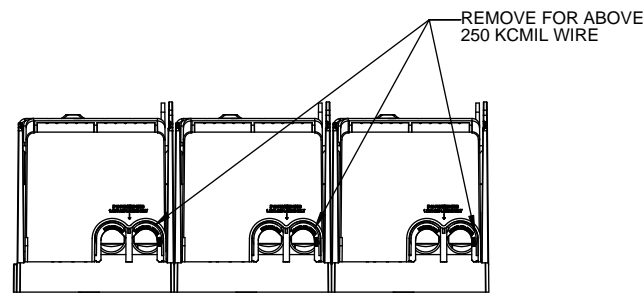

DESIGN UNITS: METRIC (mm)
UNLESS OTHERWISE SPECIFIED
[INCHES]

THIRD ANGLE PROJECTION

RM25600-3CR

**RM25600-3CR
WITH CVR-RH-25600 INSTALLED**

**RM25600-3CR
WITH CVRI-RH-25600 INSTALLED**

COOPER Bussmann
St. Louis MO 63178