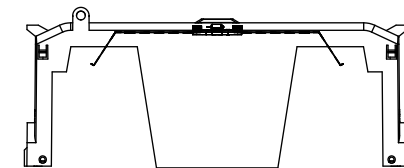

CVR-RH-25600

CVRI-RH-25600

COOPER Bussmann
St. Louis MO 63178

Class R fuse holder-CUST-250V

SCALE: 1:1 SIZE: A3 SHEET: 12 OF 14