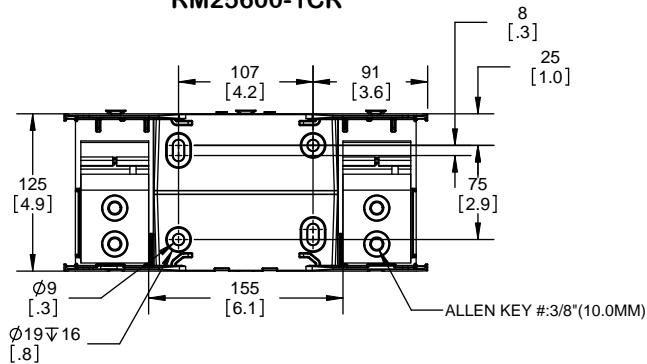

TITLE:
Class R fuse holder-CUST-250V

SCALE: 1:1 SIZE: A3 SHEET: 11 OF 14

DESIGN UNITS: METRIC (mm)
UNLESS OTHERWISE SPECIFIED
[INCHES]

THIRD ANGLE PROJECTION

RM25600-1CR

**RM25600-1CR
WITH CVR-RH-25600 INSTALLED**