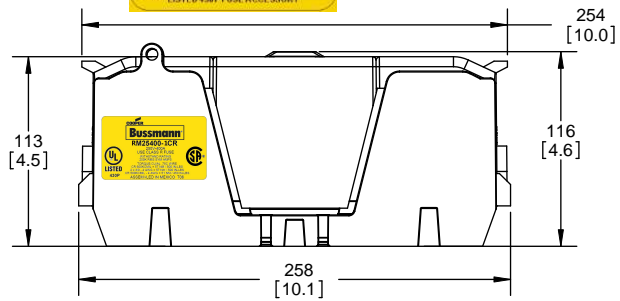

SCALE: 1:1 SIZE: A3 SHEET: 8 OF 14

DESIGN UNITS: METRIC (mm)
UNLESS OTHERWISE SPECIFIED
[INCHES]

THIRD ANGLE PROJECTION

RM25400-1CR

**RM25400-1CR
WITH CVR-RH-25400 INSTALLED**

**RM25400-1CR
WITH CVRI-RH-25400 INSTALLED**