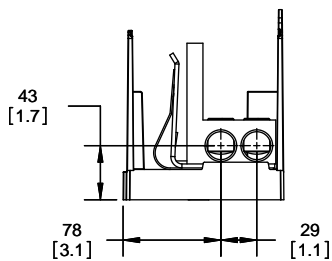

CVR-RH-25600

CVRI-RH-25600

COOPER Bussmann
St. Louis MO 63178

Class R fuse holder-CUST-250V

SCALE: 1:1 SIZE: A3 SHEET: 12 OF 14