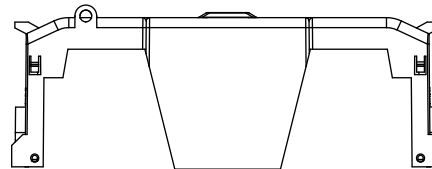

CVR-RH-25400