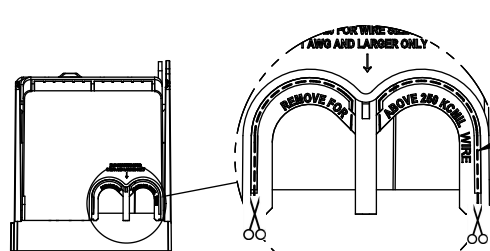

CVR-RH-25600

CVRI-RH-25600

COOPER Bussmann
St. Louis MO 63178

Class R fuse holder-CUST-250V

SCALE: 1:1 SIZE: A3 SHEET: 12 OF 14