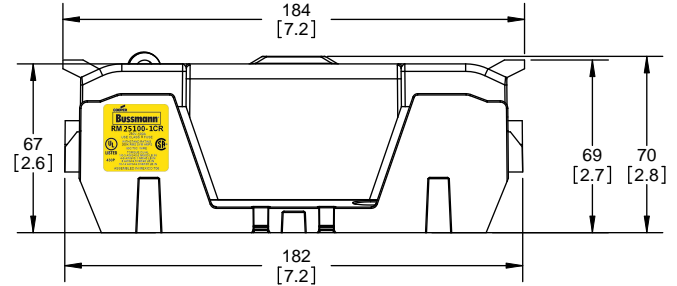

SCALE: 1:2 SIZE: A3 SHEET: 2 OF 14

www.Bussmann.com

RM25100-1CR

ALLEN KEY #: 3/16" (5.5MM)

RM25100-1CR WITH CVR-RH-25100 INSTALLED

RM25100-1CR WITH CVRI-RH-25100 INSTALLED

CVR-RH-25100

CVRI-RH-25100