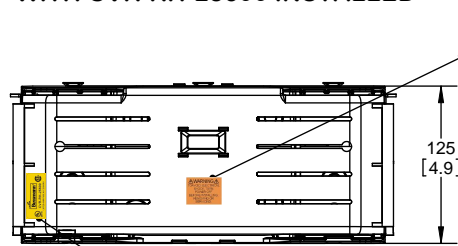

TITLE:
Class R fuse holder-CUST-250V

SCALE: 1:1 SIZE: A3 SHEET: 11 OF 14

DESIGN UNITS: METRIC (mm)
UNLESS OTHERWISE SPECIFIED
[INCHES]

THIRD ANGLE PROJECTION

RM25600-1CR

**RM25600-1CR
WITH CVR-RH-25600 INSTALLED**