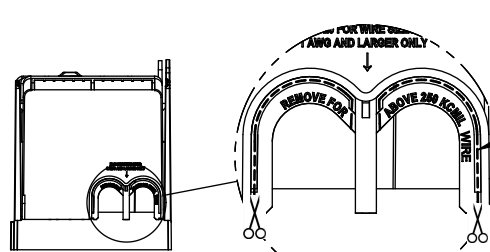

COOPER Bussmann
RM 25600-1CR
250V-600A
USE CLASS R FUSE
WITHSTAND RATING 200K RMS SYM AMPS

WIRE SIZE	CUT TORQUE	AL TORQUE
600 KCMIL	87 NM / 630 IN-LBS	
DUAL 304 AWG	37 NM/600 IN-LBS	33.9 NM/300 IN-LBS
100 KCMIL	51 NM/450 IN-LBS	

UL LISTED 430P SA ASSEMBLED IN MEXICO T06