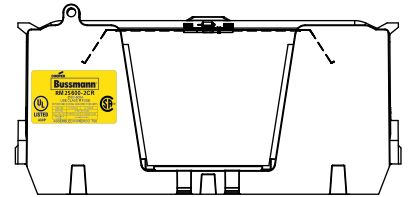

RM25600-2CR

**RM25600-2CR
WITH CVR-RH-25600 INSTALLED**

**RM25600-2CR
WITH CVRI-RH-25600 INSTALLED**

COOPER Bussmann
St. Louis MO 63178

TITLE: **Class R fuse holder-CUST-250V**

SCALE: 1:1   SIZE: A3   SHEET: 13 OF 14