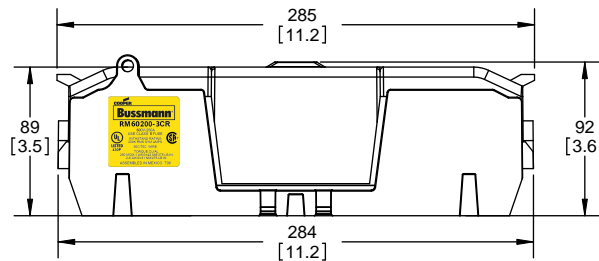

RM60200-3CR

**RM60200-3CR
WITH CVR-RH-60200 INSTALLED**

**RM60200-3CR
WITH CVRI-RH-60200 INSTALLED**

COOPER Bussmann
St. Louis MO 63178

TITLE: **Class R fuse holder-CUST-600V**

SCALE: 1:1   SIZE: A3   SHEET: 6 OF 12