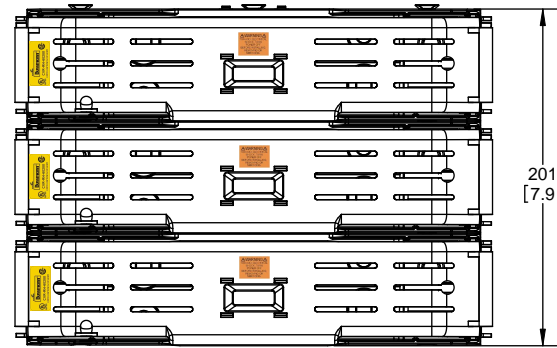

COOPER Bussmann
St. Louis MO 63178

TITLE: **Class R fuse holder-CUST-600V**

SCALE: 1:1 SIZE: A3 SHEET: 5 OF 12

www.Bussmann.com

RM60200-3CR

**RM60200-3CR
WITH CVR-RH-60200 INSTALLED**

**RM60200-3CR
WITH CVRI-RH-60200 INSTALLED**