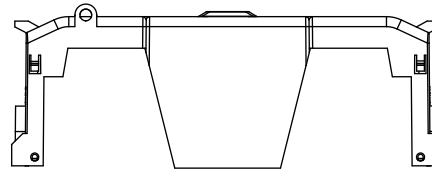

CVR-RH-25400