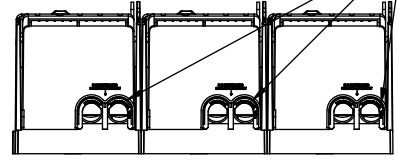

RM60600-3CR WITH CVRI-RH-60600 INSTALLED

COOPER Bussmann
St. Louis MO 63178

TITLE:
Class R fuse holder-CUST-600V

SCALE: 1:5   SIZE: A3   SHEET: 12 OF 12

Drawing template A3 - Rev 05