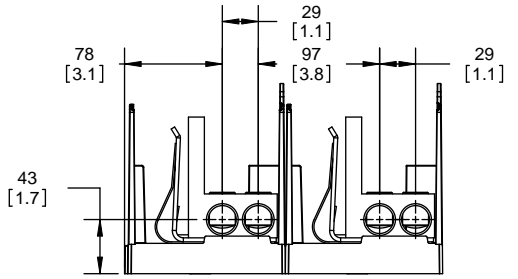

RM25600-2CR

**RM25600-2CR
WITH CVR-RH-25600 INSTALLED**

**RM25600-2CR
WITH CVRI-RH-25600 INSTALLED**

COOPER Bussmann
St. Louis MO 63178

TITLE: **Class R fuse holder-CUST-250V**

SCALE: 1:1   SIZE: A3   SHEET: 13 OF 14