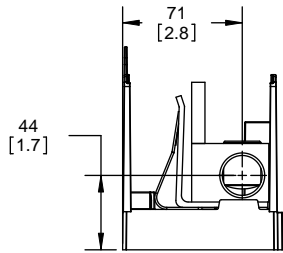

DESIGN UNITS: METRIC (mm)
UNLESS OTHERWISE SPECIFIED [INCHES]

THIRD ANGLE PROJECTION

RM25200-3CR

**RM25200-3CR
WITH CVR-RH-25200 INSTALLED**

**RM25200-3CR
WITH CVRI-RH-25200 INSTALLED**

ALLEN KEY #:
3/8" (10.0MM)

COOPER Bussmann
St. Louis MO 63178

TITLE:
Class R fuse holder-CUST-250V

SCALE: 1:1 SIZE: A3 SHEET: 8 OF 14

DESIGN UNITS: METRIC (mm)
UNLESS OTHERWISE SPECIFIED
[INCHES]

THIRD ANGLE PROJECTION

RM25400-1CR

RM25400-1CR WITH CVR-RH-25400 INSTALLED