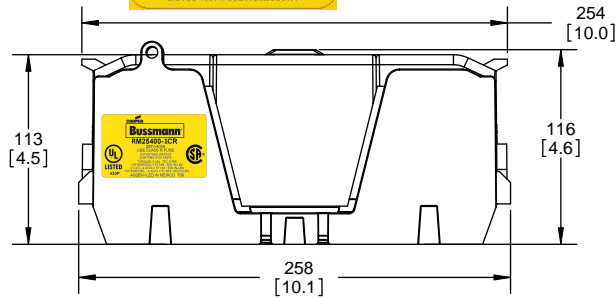

COOPER Bussmann
St. Louis MO 63178

TITLE:
Class R fuse holder-CUST-250V

SCALE: 1:1 SIZE: A3 SHEET: 8 OF 14

DESIGN UNITS: METRIC (mm)
UNLESS OTHERWISE SPECIFIED
[INCHES]

THIRD ANGLE PROJECTION

RM25400-1CR

RM25400-1CR WITH CVR-RH-25400 INSTALLED