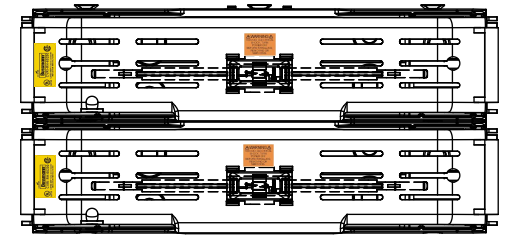

CVR-RH-60200

CVRI-RH-60200

COOPER Bussmann
St. Louis MO 63178

TITLE: **Class R fuse holder-CUST-600V**

SCALE: 1:1 SIZE: A3 SHEET: 4 OF 12

RM60200-2CR

**RM60200-2CR
WITH CVR-RH-60200 INSTALLED**

**RM60200-2CR
WITH CVRI-RH-60200 INSTALLED**