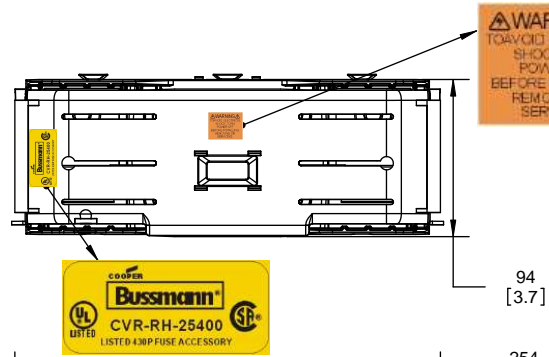

COOPER Bussmann
St. Louis MO 63178

TITLE:
Class R fuse holder-CUST-250V

SCALE: 1:1 SIZE: A3 SHEET: 8 OF 14

DESIGN UNITS: METRIC (mm)
UNLESS OTHERWISE SPECIFIED
[INCHES]

THIRD ANGLE PROJECTION

RM25400-1CR

RM25400-1CR WITH CVR-RH-25400 INSTALLED