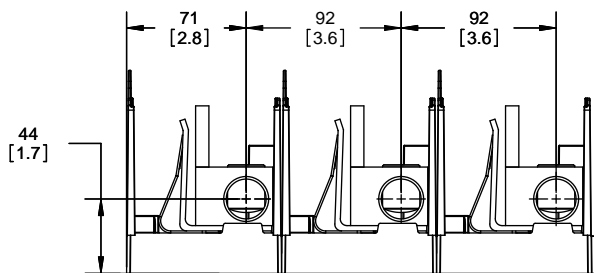

DESIGN UNITS: METRIC (mm)
UNLESS OTHERWISE SPECIFIED
[INCHES]

THIRD ANGLE PROJECTION

RM25400-3CR

RM25400-3CR
WITH CVR-RH-25400 INSTALLED

RM25400-3CR
WITH CVRI-RH-25400 INSTALLED

COOPER Bussmann
St. Louis MO 63178