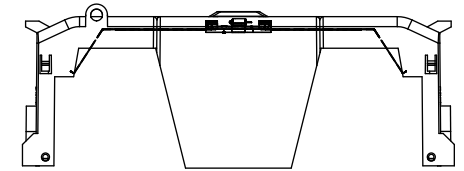

CVRI-RH-25400

COOPER Bussmann
St. Louis MO 63178

Class R fuse holder-CUST-250V

SCALE: 1:1   SIZE: A3   SHEET: 9 OF 14