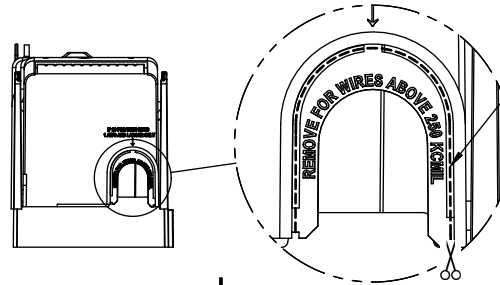

CVRI-RH-25400

COOPER Bussmann
St. Louis MO 63178

Class R fuse holder-CUST-250V

SCALE: 1:1   SIZE: A3   SHEET: 9 OF 14