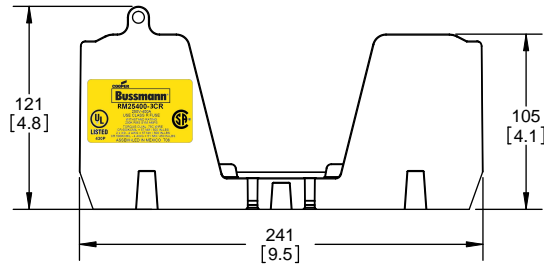

DESIGN UNITS: METRIC (mm)
UNLESS OTHERWISE SPECIFIED
[INCHES]

THIRD ANGLE PROJECTION

RM25400-3CR

RM25400-3CR
WITH CVR-RH-25400 INSTALLED

RM25400-3CR
WITH CVRI-RH-25400 INSTALLED

COOPER Bussmann
St. Louis MO 63178