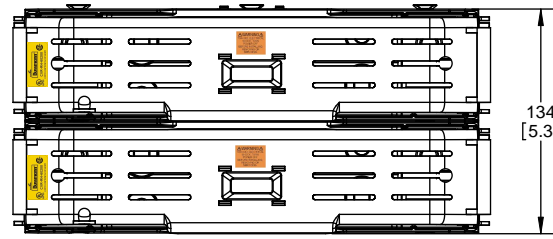

RM60200-2CR

**RM60200-2CR
WITH CVR-RH-60200 INSTALLED**

**RM60200-2CR
WITH CVRI-RH-60200 INSTALLED**

COOPER Bussmann
St. Louis MO 63178

TITLE: **Class R fuse holder-CUST-600V**

SCALE: 1:1   SIZE: A3   SHEET: 5 OF 12

www.Bussmann.com