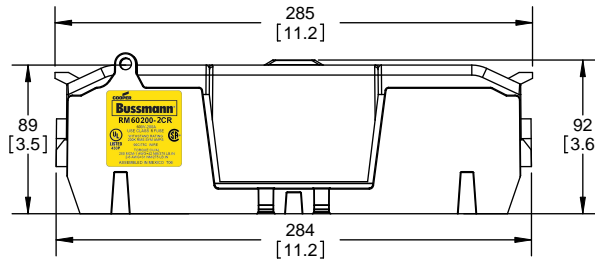

RM60200-2CR

**RM60200-2CR
WITH CVR-RH-60200 INSTALLED**

**RM60200-2CR
WITH CVRI-RH-60200 INSTALLED**

COOPER Bussmann
St. Louis MO 63178

TITLE: **Class R fuse holder-CUST-600V**

SCALE: 1:1   SIZE: A3   SHEET: 5 OF 12

www.Bussmann.com