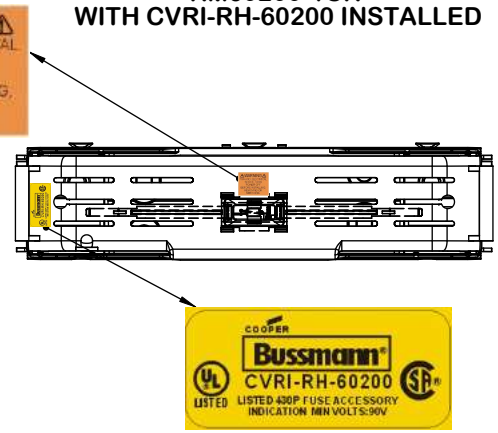

Class R Fuseblocks Catalog Data

Catalog Number	Covers		Voltage	Current	Number of Poles	Label
	Class R	w/o Indication				
RM25100-1CR	CVR-RH-25100	CVRI-RH-25100	250	100	1	RM25100-1CR
RM25100-2CR					2	RM25100-2CR
RM25100-3CR					3	RM25100-3CR
RM25200-1CR	CVR-RH-25200	CVRI-RH-25200		200	1	RM25200-1CR
RM25200-2CR					2	RM25200-2CR
RM25200-3CR					3	RM25200-3CR
RM25400-1CR	CVR-RH-25400	CVRI-RH-25400		400	1	RM25400-1CR
RM25400-2CR					2	RM25400-2CR
RM25400-3CR					3	RM25400-3CR
RM25600-1CR	CVR-RH-25600	CVRI-RH-25600		600	1	RM25600-1CR
RM25600-2CR					2	RM25600-2CR
RM25600-3CR					3	RM25600-3CR

Catalog Number	Covers		Voltage	Current	Number of Poles	Label
	Class R	w/o Indication				
RM60100-1CR	CVR-RH-60100	CVRI-RH-60100	600	100	1	RM60100-1CR
RM60100-2CR					2	RM60100-2CR
RM60100-3CR					3	RM60100-3CR
RM60200-1CR	CVR-RH-60200	CVRI-RH-60200		200	1	RM60200-1CR
RM60200-2CR					2	RM60200-2CR
RM60200-3CR					3	RM60200-3CR
RM60400-1CR	CVR-RH-60400	CVRI-RH-60400		400	1	RM60400-1CR
RM60400-2CR					2	RM60400-2CR
RM60400-3CR					3	RM60400-3CR
RM60600-1CR	CVR-RH-60600	CVRI-RH-60600		600	1	RM60600-1CR
RM60600-2CR					2	RM60600-2CR
RM60600-3CR					3	RM60600-3CR

TITLE:
Class R fuse holder-CUST-600V

SCALE: 1:1 SIZE: A3 SHEET: 3 OF 12

REVISIONS			DATE	ECN	BY
REV	ZONE	DESCRIPTION			

RM60200-1CR

RM60200-1CR WITH CVR-RH-60200 INSTALLED

RM60200-1CR WITH CVRI-RH-60200 INSTALLED