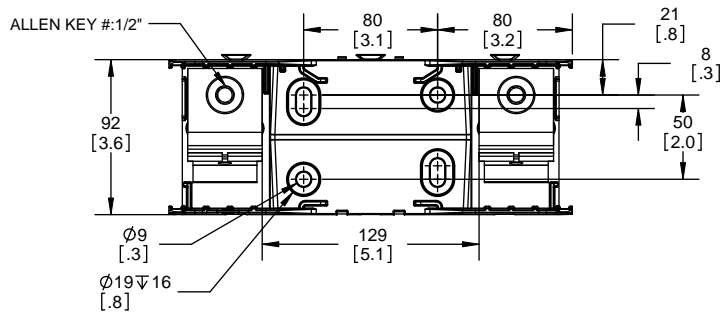

DESIGN UNITS: METRIC (mm)
UNLESS OTHERWISE SPECIFIED
[INCHES]

THIRD ANGLE PROJECTION

RM25400-1CR