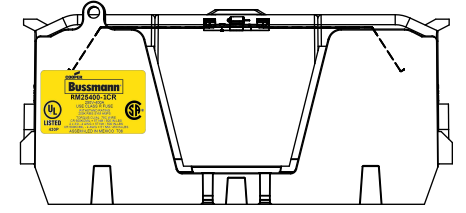

**RM25400-1CR
WITH CVRI-RH-25400 INSTALLED**