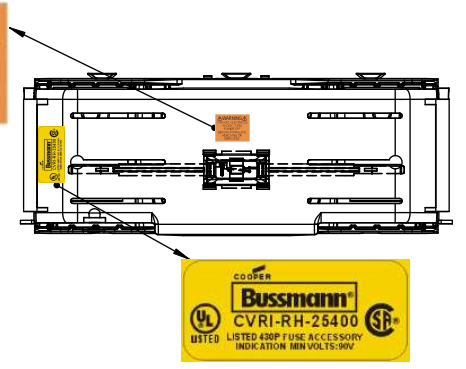

**RM25400-1CR
WITH CVRI-RH-25400 INSTALLED**