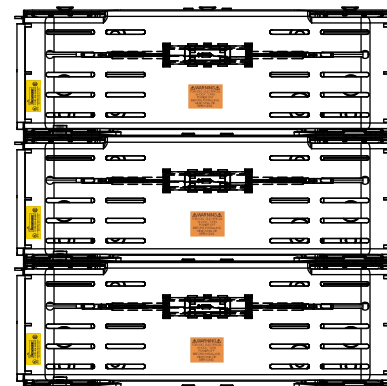

**RM60600-3CR
WITH CVRI-RH-60600 INSTALLED**

COOPER Bussmann
St. Louis MO 63178

TITLE:
Class R fuse holder-CUST-600V

SCALE: 1:5   SIZE: A3   SHEET: 12 OF 12