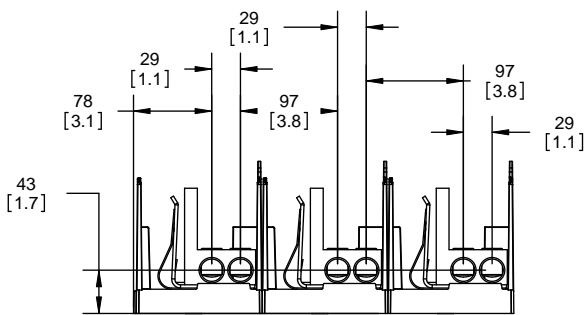

**RM60600-3CR
WITH CVRI-RH-60600 INSTALLED**

COOPER Bussmann
St. Louis MO 63178

TITLE:
Class R fuse holder-CUST-600V

SCALE: 1:5   SIZE: A3   SHEET: 12 OF 12