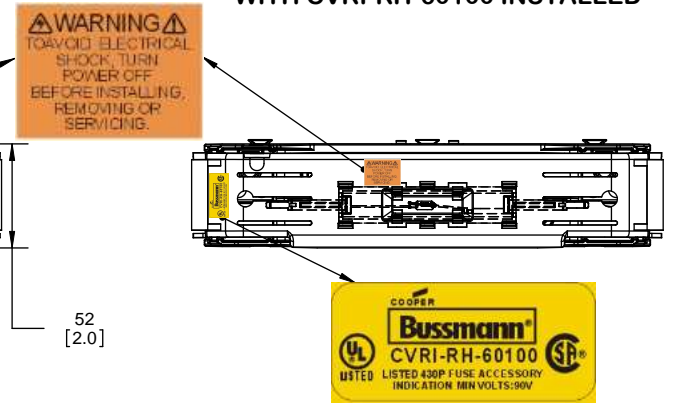

RM60100-1CR WITH CVRI-RH-60100 INSTALLED