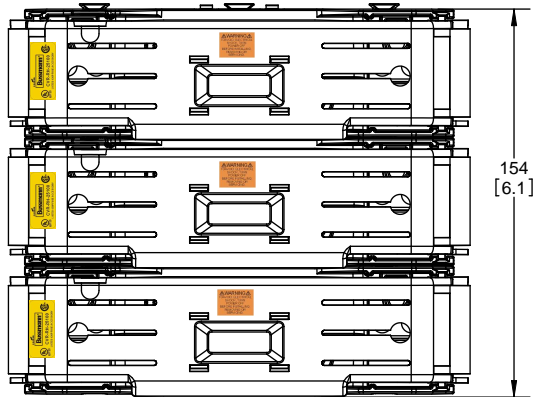

TITLE:
Class R fuse holder-CUST-250V

SCALE: 1:1 SIZE: A3 SHEET: 4 OF 14

DESIGN UNITS: METRIC (mm)
UNLESS OTHERWISE SPECIFIED [INCHES]

THIRD ANGLE PROJECTION

RM25100-3CR

**RM25100-3CR
WITH CVR-RH-25100 INSTALLED**