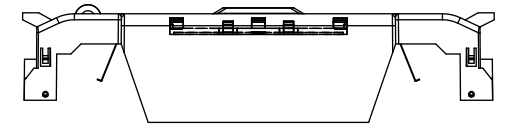

CVRI-RH-60100

COOPER Bussmann
St. Louis MO 63178

Class R fuse holder-CUST-600V

SCALE: 1:1 SIZE: A3 SHEET: 1 OF 12