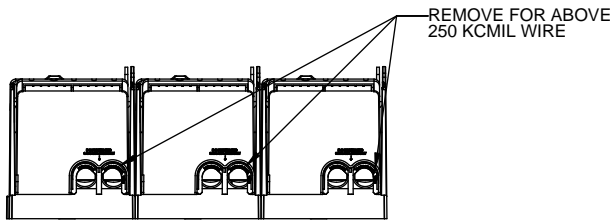

**RM60600-3CR
WITH CVRI-RH-60600 INSTALLED**

COOPER Bussmann
St. Louis MO 63178

TITLE:
Class R fuse holder-CUST-600V

SCALE: 1:5   SIZE: A3   SHEET: 12 OF 12