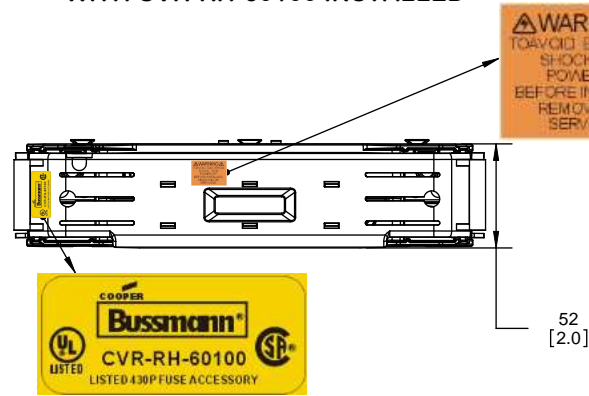

TITLE:
Class R fuse holder-CUST-250V

SCALE: 1:1 SIZE: A3 SHEET: 14 OF 14

REVISONS			DATE	ECN	BY
REV	ZONE	DESCRIPTION			

RM60100-1CR

RM60100-1CR WITH CVR-RH-60100 INSTALLED

RM60100-1CR WITH CVRI-RH-60100 INSTALLED