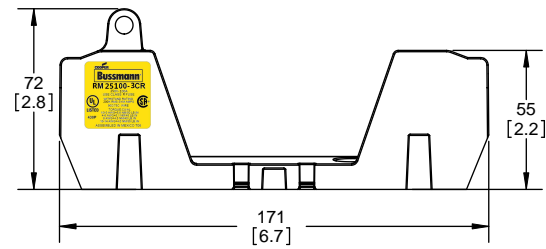

**RM25100-3CR
WITH CVRI-RH-25100 INSTALLED**

COOPER Bussmann
St. Louis MO 63178

TITLE:
Class R fuse holder-CUST-250V

SCALE: 1:1   SIZE: A3   SHEET: 5 OF 14