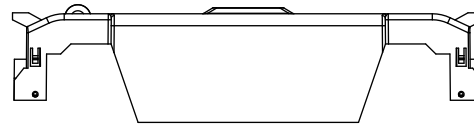

CVR-RH-60100