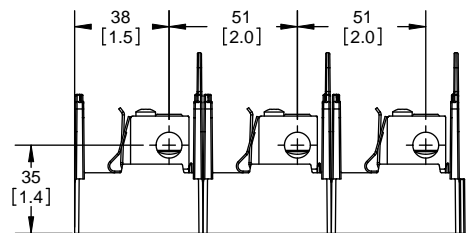

**RM25100-3CR
WITH CVRI-RH-25100 INSTALLED**

COOPER Bussmann
St. Louis MO 63178

TITLE:
Class R fuse holder-CUST-250V

SCALE: 1:1   SIZE: A3   SHEET: 5 OF 14