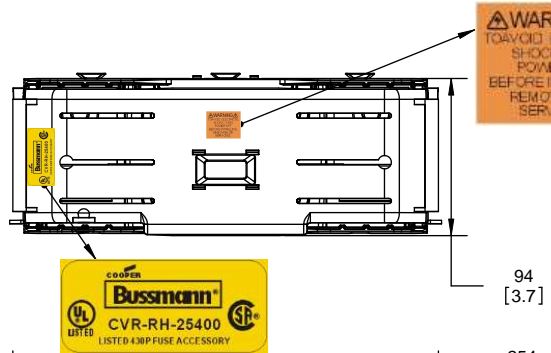

COOPER Bussmann
St. Louis MO 63178

TITLE:
Class R fuse holder-CUST-250V

SCALE: 1:1 SIZE: A3 SHEET: 8 OF 14

DESIGN UNITS: METRIC (mm)
UNLESS OTHERWISE SPECIFIED
[INCHES]

THIRD ANGLE PROJECTION

RM25400-1CR

**RM25400-1CR
WITH CVR-RH-25400 INSTALLED**