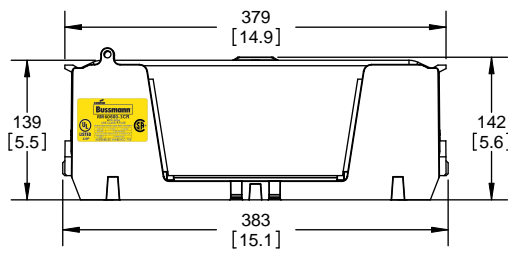

**RM60600-3CR
WITH CVRI-RH-60600 INSTALLED**

COOPER Bussmann
St. Louis MO 63178

TITLE:
Class R fuse holder-CUST-600V

SCALE: 1:5   SIZE: A3   SHEET: 12 OF 12