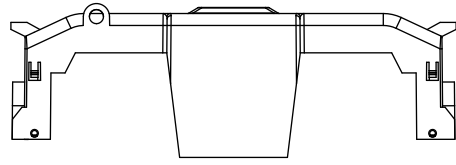

CVR-RH-25200