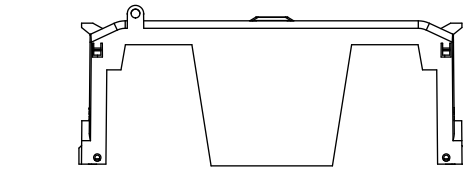

CVR-RH-25600

CVRI-RH-25600

COOPER Bussmann
RM 25600-1CR
250V-600A
USE CLASS R FUSE
WITHSTAND RATING 200K RMS SYM AMPS

WIRE SIZE	CUT TORQUE	AL TORQUE
600 KCMIL	87 NM / 620 IN-LBS	
DUAL 304 AWG	37 NM/600 IN-LBS	33.9 NM/300 IN-LBS
100 KCMIL	51 NM/450 IN-LBS	

UL LISTED 430P SA ASSEMBLED IN MEXICO T06