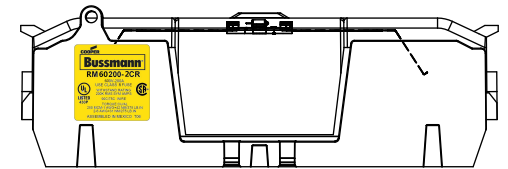

RM60200-2CR

**RM60200-2CR
WITH CVR-RH-60200 INSTALLED**

**RM60200-2CR
WITH CVRI-RH-60200 INSTALLED**

COOPER Bussmann
St. Louis MO 63178

TITLE:
Class R fuse holder-CUST-600V

SCALE: 1:1 SIZE: A3 SHEET: 5 OF 12