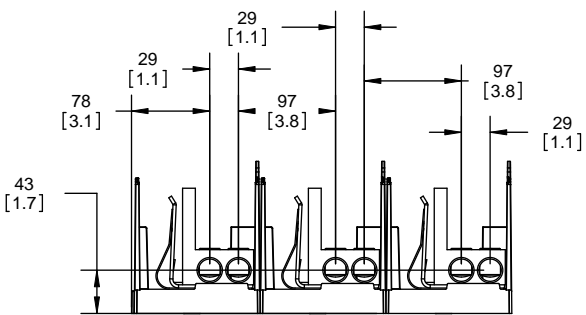

RM60600-3CR WITH CVRI-RH-60600 INSTALLED

COOPER Bussmann
St. Louis MO 63178

TITLE: **Class R fuse holder-CUST-600V**

SCALE: 1:5   SIZE: A3   SHEET: 12 OF 12