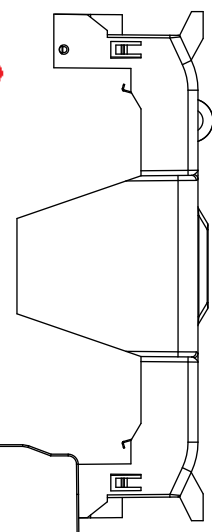

Class R Fuseblocks Catalog Data

Catalog Number	Covers		Voltage	Current	Number of Poles	Label
	Class R	w/o Indication				
RM25100-1CR	CVR-RH-25100	CVRI-RH-25100	250	100	1	RM25100-1CR
RM25100-2CR					2	RM25100-2CR
RM25100-3CR					3	RM25100-3CR
RM25200-1CR	CVR-RH-25200	CVRI-RH-25200		200	1	RM25200-1CR
RM25200-2CR					2	RM25200-2CR
RM25200-3CR					3	RM25200-3CR
RM25400-1CR	CVR-RH-25400	CVRI-RH-25400		400	1	RM25400-1CR
RM25400-2CR					2	RM25400-2CR
RM25400-3CR					3	RM25400-3CR
RM25600-1CR	CVR-RH-25600	CVRI-RH-25600		600	1	RM25600-1CR
RM25600-2CR					2	RM25600-2CR
RM25600-3CR					3	RM25600-3CR

Catalog Number	Covers		Voltage	Current	Number of Poles	Label
	Class R	w/o Indication				
RM60100-1CR	CVR-RH-60100	CVRI-RH-60100	600	100	1	RM60100-1CR
RM60100-2CR					2	RM60100-2CR
RM60100-3CR					3	RM60100-3CR
RM60200-1CR	CVR-RH-60200	CVRI-RH-60200		200	1	RM60200-1CR
RM60200-2CR					2	RM60200-2CR
RM60200-3CR					3	RM60200-3CR
RM60400-1CR	CVR-RH-60400	CVRI-RH-60400		400	1	RM60400-1CR
RM60400-2CR					2	RM60400-2CR
RM60400-3CR					3	RM60400-3CR
RM60600-1CR	CVR-RH-60600	CVRI-RH-60600		600	1	RM60600-1CR
RM60600-2CR					2	RM60600-2CR
RM60600-3CR					3	RM60600-3CR

COOPER Bussmann
St. Louis MO 63178

TITLE:
Class R fuse holder-CUST

SCALE: 1:1 SIZE: A3 SHEET: 1 OF 14

PUSH DOWN

LIFT UP

LIFT UP, THEN
ROTATE OVER

COOPER Bussmann
St. Louis MO 63178

TITLE:
Class R fuse holder-CUST

SCALE: 1:2 SIZE: A3 SHEET: 2 OF 14

www.Bussmann.com

RM25100-1CR

ALLEN KEY #: 3/16" (5.5MM)

RM25100-1CR WITH CVR-RH-25100 INSTALLED

RM25100-1CR WITH CVRI-RH-25100 INSTALLED

CVR-RH-25100

CVRI-RH-25100