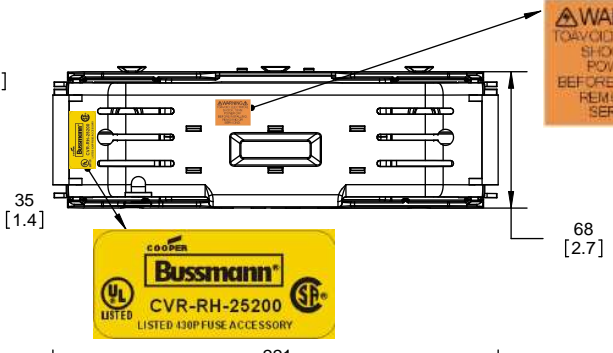

RM25200-1CR WITH CVR-RH-25200 INSTALLED