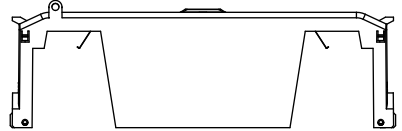

RM60600-1CR WITH CVRI-RH-60600 INSTALLED

ALLEN KEY #: 3/8" (10.0MM)

CVR-RH-60600

CVRI-RH-60600

COOPER Bussmann
 St. Louis MO 63178

TITLE:
Class R fuse holder-CUST-600V

SCALE: 1:5 SIZE: A3 SHEET: 10 OF 12

REVISIONS			DATE	ECN	BY
REV	ZONE	DESCRIPTION			