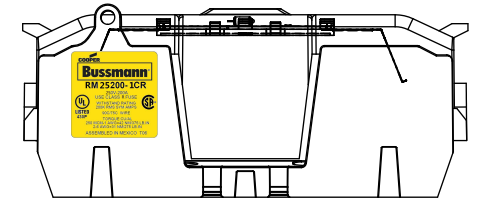

DESIGN UNITS: METRIC (mm)
UNLESS OTHERWISE SPECIFIED [INCHES]

THIRD ANGLE PROJECTION

A
B
C
D
E
F

A
B
C
D
E
F

RM25200-1CR

RM25200-1CR WITH CVR-RH-25200 INSTALLED

RM25200-1CR WITH CVRI-RH-25200 INSTALLED

COOPER Bussmann
RM 25200-1CR