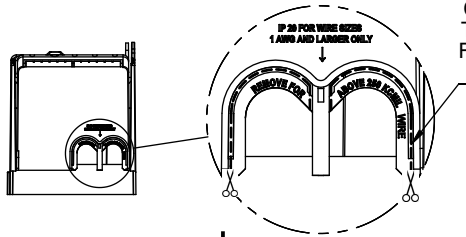

RM60600-1CR WITH CVRI-RH-60600 INSTALLED

ALLEN KEY #: 3/8" (10.0MM)

CVR-RH-60600

CVRI-RH-60600

COOPER Bussmann
 St. Louis MO 63178

TITLE:
Class R fuse holder-CUST-600V

SCALE: 1:5 SIZE: A3 SHEET: 10 OF 12

REVISIONS			DATE	ECN	BY
REV	ZONE	DESCRIPTION			