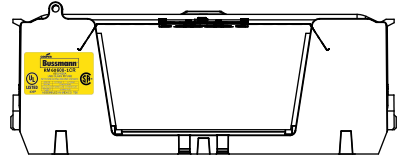

ALLEN KEY #: 3/8" (10.0MM)