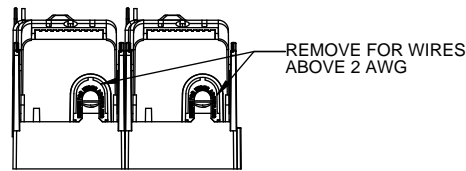

RM60200-2CR

**RM60200-2CR
WITH CVR-RH-60200 INSTALLED**

**RM60200-2CR
WITH CVRI-RH-60200 INSTALLED**

COOPER Bussmann
St. Louis MO 63178

TITLE:
Class R fuse holder-CUST-600V

SCALE: 1:1 SIZE: A3 SHEET: 5 OF 12