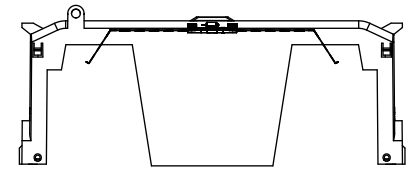

CVR-RH-25600

CVRI-RH-25600

COOPER Bussmann
RM 25600-1CR
250V-600A
USE CLASS R FUSE
WITHSTAND RATING 200K RMS SYM AMPS

WIRE SIZE	CUT TORQUE	AL TORQUE
600 KCMIL	87 NM / 620 IN-LBS	
DUAL 304 AWG	37 NM/600 IN-LBS	33.9 NM/300 IN-LBS
100 KCMIL	51 NM/450 IN-LBS	

UL LISTED 430P SA ASSEMBLED IN MEXICO T06