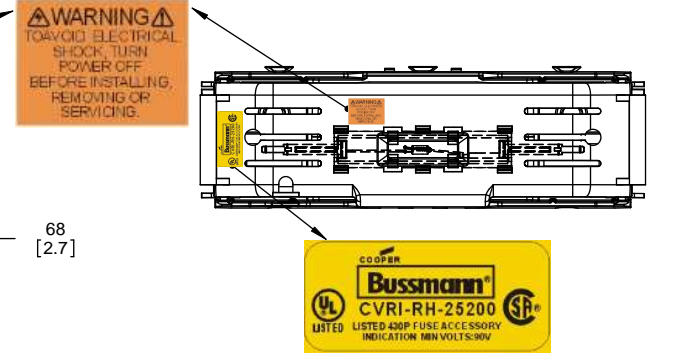

RM25200-1CR WITH CVRI-RH-25200 INSTALLED

COOPER Bussmann
RM 25200-1CR

250V-200A
USE CLASS R FUSE
WITHSTAND RATING
200K RMS SYM AMPS
90C/75C WIRE
TORQUE: CU/AL
250 MCM-1 AWG=42 NM/375 LB.IN
2-6 AWG=31 NM/275 LB.IN
ASSEMBLED IN MEXICO T06

UL LISTED 430P