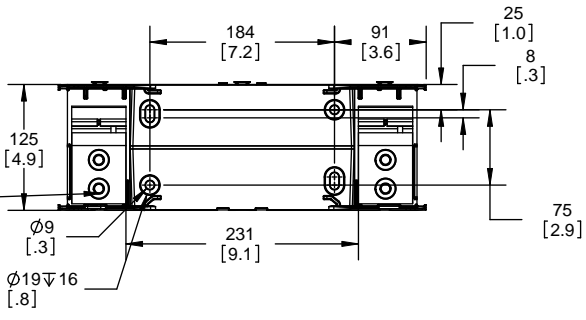

RM60600-1CR