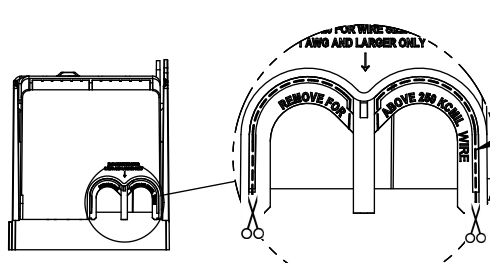

CVR-RH-25600

CVRI-RH-25600

COOPER Bussmann
RM 25600-1CR
250V-600A
USE CLASS R FUSE
WITHSTAND RATING 200K RMS SYM AMPS

WIRE SIZE	CUT TORQUE	AL TORQUE
600 KCMIL	87 NM / 620 IN-LBS	
DUAL 304 AWG	37 NM/600 IN-LBS	33.9 NM/300 IN-LBS
100 KCMIL	51 NM/450 IN-LBS	

UL LISTED 430P SA ASSEMBLED IN MEXICO T06