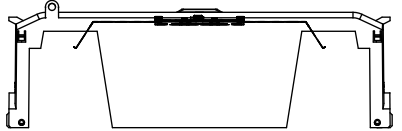

RM60600-1CR WITH CVRI-RH-60600 INSTALLED

ALLEN KEY #: 3/8" (10.0MM)

CVR-RH-60600

CVRI-RH-60600

COOPER Bussmann
 St. Louis MO 63178

TITLE:
Class R fuse holder-CUST-600V

SCALE: 1:5 SIZE: A3 SHEET: 10 OF 12

REVISIONS			DATE	ECN	BY
REV	ZONE	DESCRIPTION			