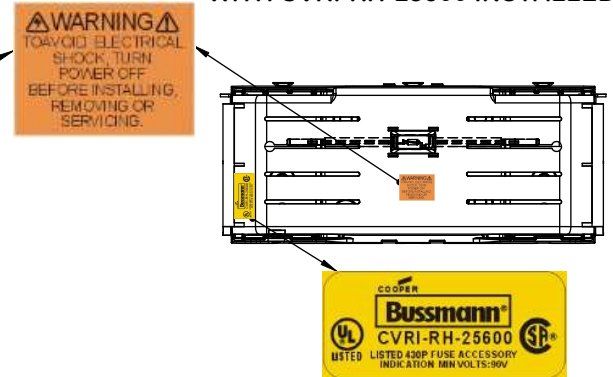

RM25600-1CR WITH CVRI-RH-25600 INSTALLED