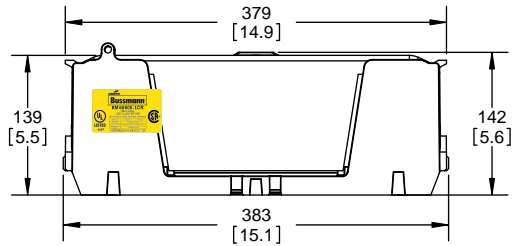

ALLEN KEY #: 3/8" (10.0MM)