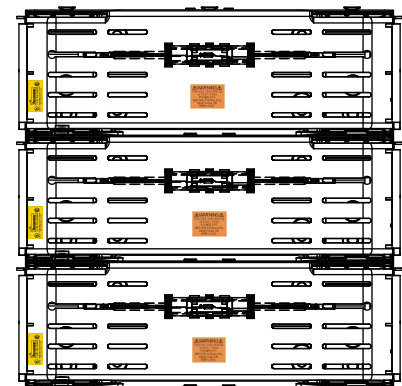

RM60600-3CR WITH CVRI-RH-60600 INSTALLED

COOPER Bussmann
St. Louis MO 63178

TITLE: **Class R fuse holder-CUST-600V**

SCALE: 1:5   SIZE: A3   SHEET: 12 OF 12