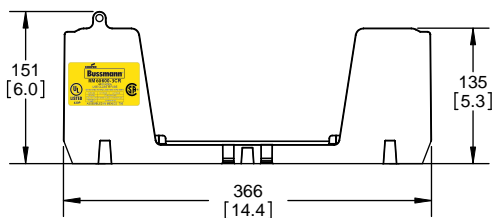

RM60600-3CR WITH CVRI-RH-60600 INSTALLED

COOPER Bussmann
St. Louis MO 63178

TITLE: **Class R fuse holder-CUST-600V**

SCALE: 1:5   SIZE: A3   SHEET: 12 OF 12