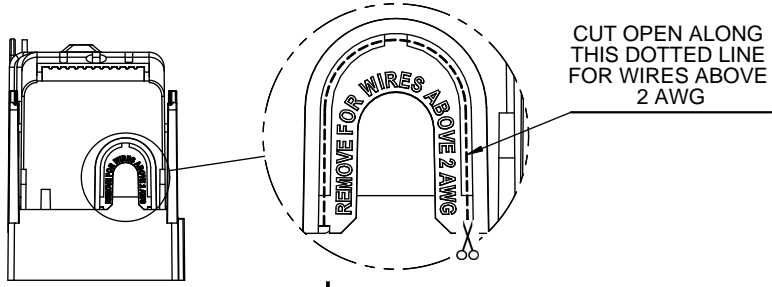

CVRI-RH-25200

COOPER Bussmann
St. Louis MO 63178

TITLE:
Class R fuse holder-CUST-250V

SCALE: 1:1 SIZE: A3 SHEET: 6 OF 14