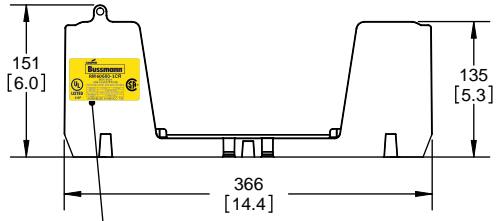

ALLEN KEY #: 3/8" (10.0MM)