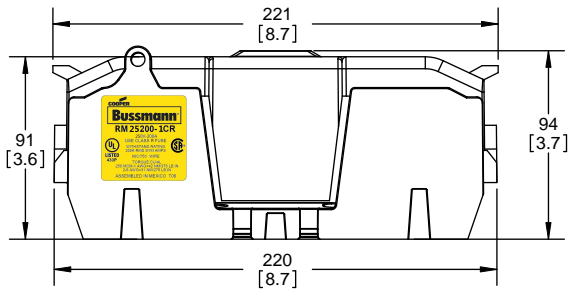

DESIGN UNITS: METRIC (mm)
UNLESS OTHERWISE SPECIFIED [INCHES]

THIRD ANGLE PROJECTION

A
B
C
D
E
F

A
B
C
D
E
F

RM25200-1CR

RM25200-1CR WITH CVR-RH-25200 INSTALLED

RM25200-1CR WITH CVRI-RH-25200 INSTALLED

COOPER Bussmann
RM 25200-1CR