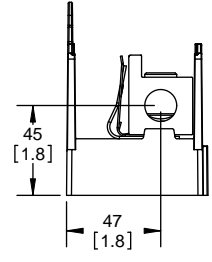

CVRI-RH-25200

COOPER Bussmann
St. Louis MO 63178

TITLE:
Class R fuse holder-CUST-250V

SCALE: 1:1 SIZE: A3 SHEET: 6 OF 14