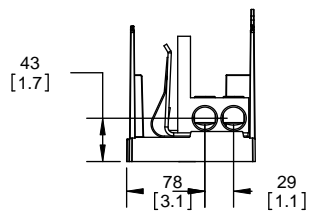

CVR-RH-60600

CVRI-RH-60600

COOPER Bussmann
St. Louis MO 63178

TITLE:
Class R fuse holder-CUST-600V

SCALE: 1:5   SIZE: A3   SHEET: 10 OF 12