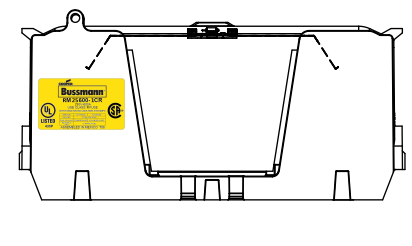

TITLE:
Class R fuse holder-CUST-250V

SCALE: 1:1 SIZE: A3 SHEET: 11 OF 14

DESIGN UNITS: METRIC (mm) UNLESS OTHERWISE SPECIFIED
 THIRD ANGLE PROJECTION

RM25600-1CR

RM25600-1CR WITH CVR-RH-25600 INSTALLED

RM25600-1CR WITH CVRI-RH-25600 INSTALLED