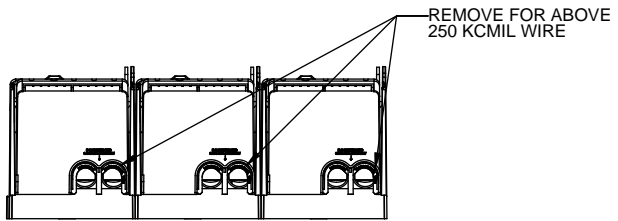

REVISIONS				DATE	ECN	BY
REV	ZONE	DESCRIPTION				

RM60600-3CR

RM60600-3CR WITH CVR-RH-60600 INSTALLED

RM60600-3CR WITH CVRI-RH-60600 INSTALLED

COOPER Bussmann
St. Louis MO 63178

TITLE: **Class R fuse holder-CUST-600V**