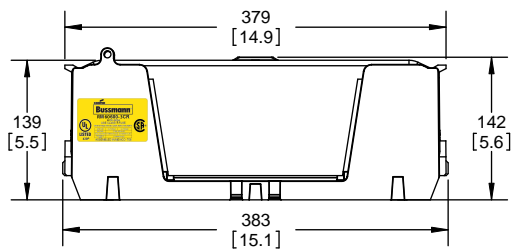

RM60600-3CR WITH CVRI-RH-60600 INSTALLED

COOPER Bussmann
St. Louis MO 63178

TITLE: **Class R fuse holder-CUST-600V**

SCALE: 1:5   SIZE: A3   SHEET: 12 OF 12