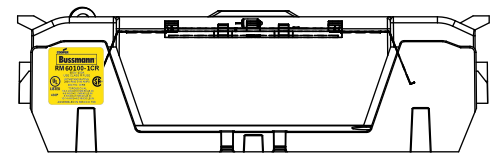

REVISIONS			DATE	ECN	BY
REV	ZONE	DESCRIPTION			

RM60100-1CR

RM60100-1CR WITH CVR-RH-60100 INSTALLED

RM60100-1CR WITH CVRI-RH-60100 INSTALLED

COOPER Bussmann RM 60100-1CR
600V-100A
USE CLASS R FUSE
WITHSTAND RATING 200K RMS SYM AMPS
90C/75C WIRE
TORQUE: CU/AL
1/0-3 AWG=5.6 NM/45 LB.IN
4-6 AWG=5.1 NM/45 LB.IN
8 AWG=4.5 NM/40 LB.IN
10-14 AWG=4.0 NM/35 LB.IN
ASSEMBLED IN MEXICO T06