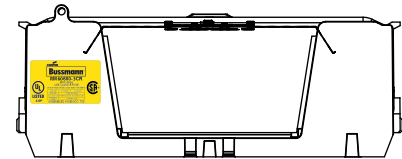

REVISIONS				DATE	ECN	BY
REV	ZONE	DESCRIPTION				

RM60600-3CR

RM60600-3CR WITH CVR-RH-60600 INSTALLED

RM60600-3CR WITH CVRI-RH-60600 INSTALLED

COOPER Bussmann
St. Louis MO 63178

TITLE: **Class R fuse holder-CUST-600V**