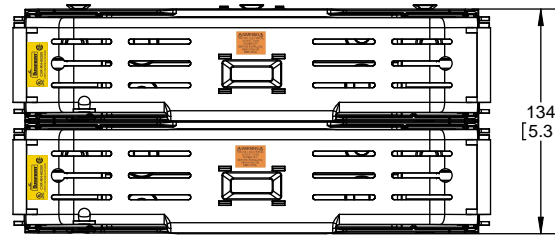

RM60200-2CR

**RM60200-2CR
WITH CVR-RH-60200 INSTALLED**

**RM60200-2CR
WITH CVRI-RH-60200 INSTALLED**

COOPER Bussmann
St. Louis MO 63178

TITLE:
Class R fuse holder-CUST-600V

SCALE: 1:1 SIZE: A3 SHEET: 5 OF 12