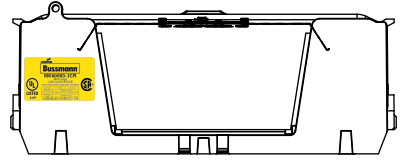

SCALE: 1:5 SIZE: A3 SHEET: 11 OF 12

REVISIONS				DATE	ECN	BY
REV	ZONE	DESCRIPTION				

RM60600-3CR

**RM60600-3CR
WITH CVR-RH-60600 INSTALLED**

**RM60600-3CR
WITH CVRI-RH-60600 INSTALLED**

COOPER Bussmann
St. Louis MO 63178