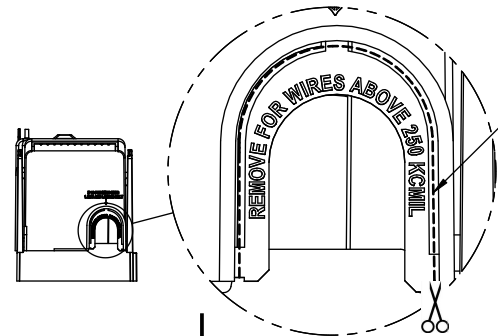

CVRI-RH-60400

CUT OPEN ALONG THIS DOTTED LINE FOR WIRES ABOVE 250 KCMIL

COOPER Bussmann
St. Louis MO 63178

TITLE:
Class R fuse holder-CUST-600V

SCALE: 1:1 SIZE: A3 SHEET: 7 OF 12