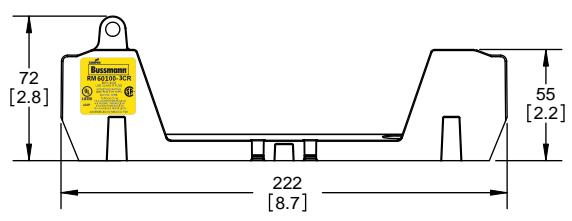

ALLEN KEY
#3/16" (5.5MM)

COOPER Bussmann
St. Louis MO 63178

TITLE:
Class R fuse holder-CUST-600V

SCALE: 1:1 SIZE: A3 SHEET: 2 OF 12

RM60100-3CR

RM60100-3CR WITH CVR-RH-60100 INSTALLED

RM60100-3CR WITH CVRI-RH-60100 INSTALLED