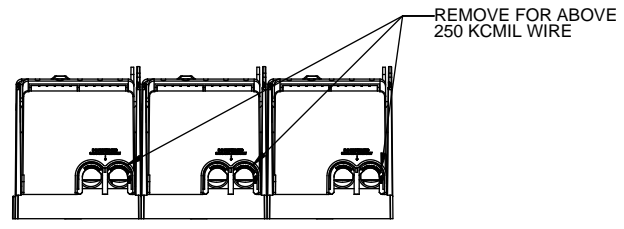

SCALE: 1:5 SIZE: A3 SHEET: 11 OF 12

REVISIONS				DATE	ECN	BY
REV	ZONE	DESCRIPTION				

RM60600-3CR

**RM60600-3CR
WITH CVR-RH-60600 INSTALLED**

**RM60600-3CR
WITH CVRI-RH-60600 INSTALLED**

COOPER Bussmann
St. Louis MO 63178