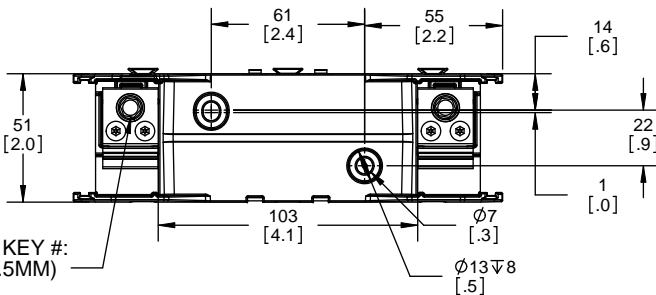

Class R Fuseblocks Catalog Data

Catalog Number	Covers		Voltage	Current	Number of Poles	Label
	Class R	w/o Indication				
RM25100-1CR	CVR-RH-25100	CVRI-RH-25100	250	100	1	RM25100-1CR
RM25100-2CR					2	RM25100-2CR
RM25100-3CR					3	RM25100-3CR
RM25200-1CR	CVR-RH-25200	CVRI-RH-25200		200	1	RM25200-1CR
RM25200-2CR					2	RM25200-2CR
RM25200-3CR					3	RM25200-3CR
RM25400-1CR	CVR-RH-25400	CVRI-RH-25400		400	1	RM25400-1CR
RM25400-2CR					2	RM25400-2CR
RM25400-3CR					3	RM25400-3CR
RM25600-1CR	CVR-RH-25600	CVRI-RH-25600		600	1	RM25600-1CR
RM25600-2CR					2	RM25600-2CR
RM25600-3CR					3	RM25600-3CR

Catalog Number	Covers		Voltage	Current	Number of Poles	Label
	Class R	w/o Indication				
RM60100-1CR	CVR-RH-60100	CVRI-RH-60100	600	100	1	RM60100-1CR
RM60100-2CR					2	RM60100-2CR
RM60100-3CR					3	RM60100-3CR
RM60200-1CR	CVR-RH-60200	CVRI-RH-60200		200	1	RM60200-1CR
RM60200-2CR					2	RM60200-2CR
RM60200-3CR					3	RM60200-3CR
RM60400-1CR	CVR-RH-60400	CVRI-RH-60400		400	1	RM60400-1CR
RM60400-2CR					2	RM60400-2CR
RM60400-3CR					3	RM60400-3CR
RM60600-1CR	CVR-RH-60600	CVRI-RH-60600		600	1	RM60600-1CR
RM60600-2CR					2	RM60600-2CR
RM60600-3CR					3	RM60600-3CR

RM25100-1CR

ALLEN KEY #:
3/16"(5.5MM)

RM25100-1CR WITH CVR-RH-25100 INSTALLED

RM25100-1CR WITH CVRI-RH-25100 INSTALLED

CVR-RH-25100

CVRI-RH-25100

COOPER Bussmann
St. Louis MO 63178

TITLE:
Class R fuse holder-CUST-250V