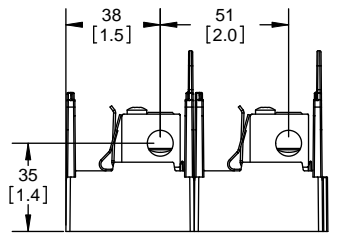

SCALE: 1:1 SIZE: A3 SHEET: 3 OF 14

DESIGN UNITS: METRIC (mm)
UNLESS OTHERWISE SPECIFIED
[INCHES]

THIRD ANGLE PROJECTION

RM25100-2CR

**RM25100-2CR
WITH CVR-RH-25100 INSTALLED**

**RM25100-2CR
WITH CVRI-RH-25100 INSTALLED**