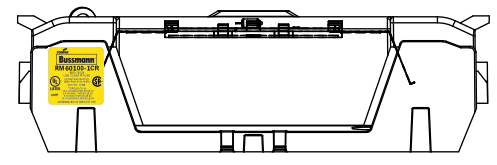

REVISONS			DATE	ECN	BY
REV	ZONE	DESCRIPTION			

RM60100-1CR

RM60100-1CR WITH CVR-RH-60100 INSTALLED

RM60100-1CR WITH CVRI-RH-60100 INSTALLED