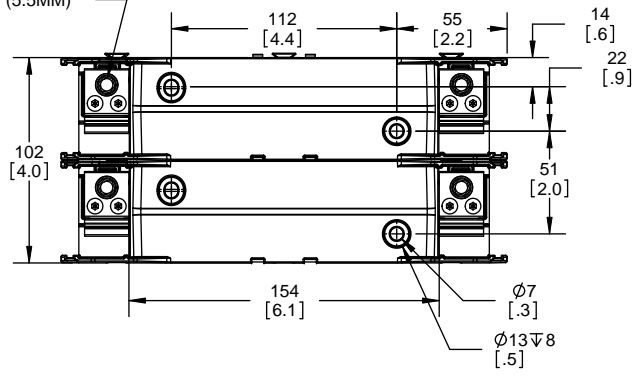

DESIGN UNITS: METRIC (mm)
UNLESS OTHERWISE SPECIFIED
[INCHES]

THIRD ANGLE PROJECTION

REVISIONS					
REV	ZONE	DESCRIPTION	DATE	ECN	BY

RM60100-2CR

**RM60100-2CR
WITH CVR-RH-60100 INSTALLED**

**RM60100-2CR
WITH CVRI-RH-60100 INSTALLED**

ALLEN KEY
#3/16" (5.5MM)

COOPER Bussmann
St. Louis MO 63178

TITLE:
Class R fuse holder-CUST-600V

SCALE: 1:1   SIZE: A3   SHEET: 2 OF 12