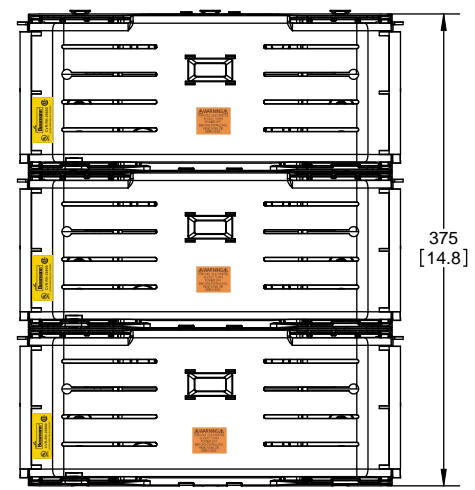

COOPER Bussmann
St. Louis MO 63178

TITLE:
Class R fuse holder-CUST-250V

SCALE: 1:1 SIZE: A3 SHEET: 13 OF 14

DESIGN UNITS: METRIC (mm)
UNLESS OTHERWISE SPECIFIED
[INCHES]

THIRD ANGLE PROJECTION

RM25600-3CR

**RM25600-3CR
WITH CVR-RH-25600 INSTALLED**