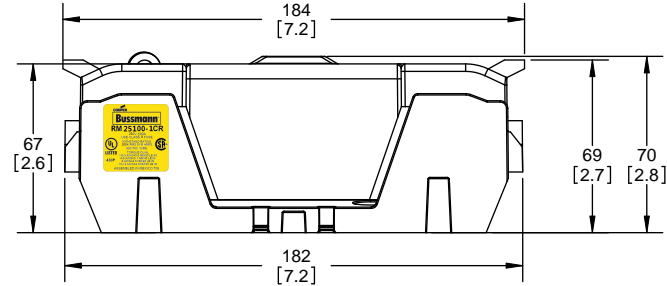

RM25100-1CR

ALLEN KEY #:
3/16"(5.5MM)

RM25100-1CR WITH CVR-RH-25100 INSTALLED

RM25100-1CR WITH CVRI-RH-25100 INSTALLED

CVR-RH-25100

CVRI-RH-25100

COOPER Bussmann
St. Louis MO 63178

TITLE:
Class R fuse holder-CUST-250V