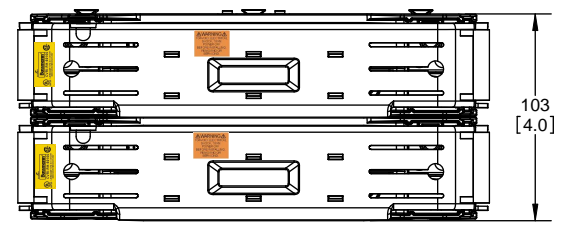

DESIGN UNITS: METRIC (mm)
UNLESS OTHERWISE SPECIFIED
[INCHES]

THIRD ANGLE PROJECTION

REVISIONS					
REV	ZONE	DESCRIPTION	DATE	ECN	BY

RM60100-2CR

**RM60100-2CR
WITH CVR-RH-60100 INSTALLED**

**RM60100-2CR
WITH CVRI-RH-60100 INSTALLED**

ALLEN KEY
#3/16" (5.5MM)

COOPER Bussmann
St. Louis MO 63178

TITLE:
Class R fuse holder-CUST-600V

SCALE: 1:1   SIZE: A3   SHEET: 2 OF 12