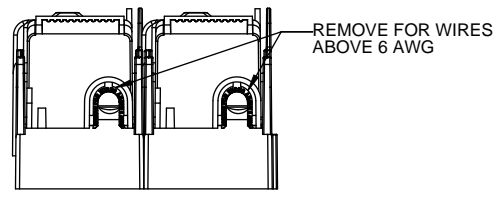

SCALE: 1:1 SIZE: A3 SHEET: 3 OF 14

DESIGN UNITS: METRIC (mm)
UNLESS OTHERWISE SPECIFIED
[INCHES]

THIRD ANGLE PROJECTION

RM25100-2CR

**RM25100-2CR
WITH CVR-RH-25100 INSTALLED**

**RM25100-2CR
WITH CVRI-RH-25100 INSTALLED**