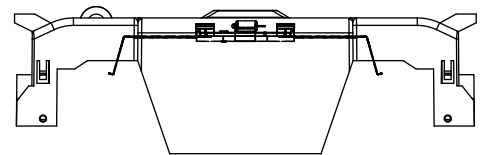

RM25100-1CR

ALLEN KEY #:
3/16"(5.5MM)

RM25100-1CR WITH CVR-RH-25100 INSTALLED

RM25100-1CR WITH CVRI-RH-25100 INSTALLED

CVR-RH-25100

CVRI-RH-25100

COOPER Bussmann
St. Louis MO 63178

TITLE:
Class R fuse holder-CUST-250V