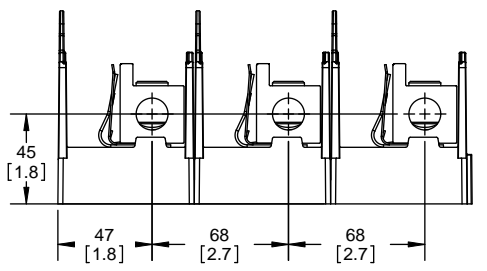

DESIGN UNITS: METRIC (mm)
UNLESS OTHERWISE SPECIFIED [INCHES]

THIRD ANGLE PROJECTION

RM25200-3CR

**RM25200-3CR
WITH CVR-RH-25200 INSTALLED**

**RM25200-3CR
WITH CVRI-RH-25200 INSTALLED**

ALLEN KEY #:
3/8" (10.0MM)