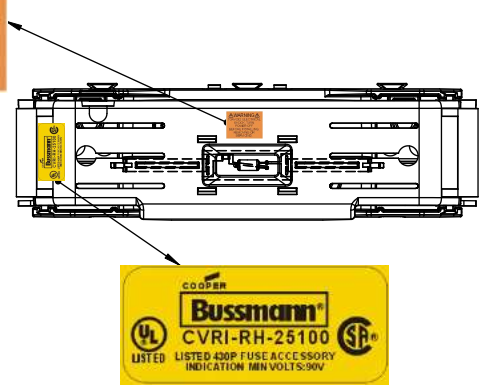

Catalog Number	Covers		Voltage	Current	Number of Poles	Label
	Class R	w/o Indication				
RM60100-1CR	CVR-RH-60100	CVRI-RH-60100	600	100	1	RM60100-1CR
RM60100-2CR					2	RM60100-2CR
RM60100-3CR					3	RM60100-3CR
RM60200-1CR	CVR-RH-60200	CVRI-RH-60200		200	1	RM60200-1CR
RM60200-2CR					2	RM60200-2CR
RM60200-3CR					3	RM60200-3CR
RM60400-1CR	CVR-RH-60400	CVRI-RH-60400		400	1	RM60400-1CR
RM60400-2CR					2	RM60400-2CR
RM60400-3CR					3	RM60400-3CR
RM60600-1CR	CVR-RH-60600	CVRI-RH-60600		600	1	RM60600-1CR
RM60600-2CR					2	RM60600-2CR
RM60600-3CR					3	RM60600-3CR

RM25100-1CR

ALLEN KEY #:
3/16"(5.5MM)

RM25100-1CR WITH CVR-RH-25100 INSTALLED

RM25100-1CR WITH CVRI-RH-25100 INSTALLED

CVR-RH-25100

CVRI-RH-25100

COOPER Bussmann
St. Louis MO 63178

TITLE:
Class R fuse holder-CUST-250V