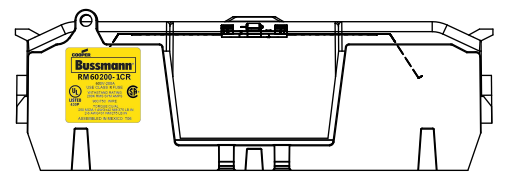

REVISIONS			DATE	ECN	BY
REV	ZONE	DESCRIPTION			

RM60200-1CR

RM60200-1CR WITH CVR-RH-60200 INSTALLED

RM60200-1CR WITH CVRI-RH-60200 INSTALLED