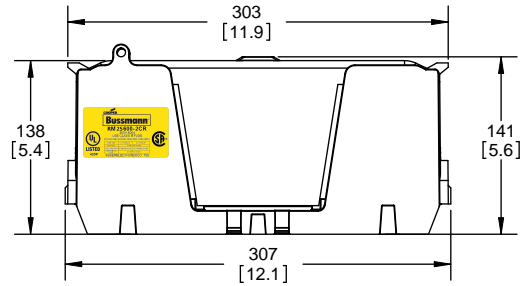

Class R fuse holder-CUST-250V

SCALE: 1:1 SIZE: A3 SHEET: 12 OF 14

DESIGN UNITS: METRIC (mm)
UNLESS OTHERWISE SPECIFIED
[INCHES]

RM25600-2CR

**RM25600-2CR
WITH CVR-RH-25600 INSTALLED**

**RM25600-2CR
WITH CVRI-RH-25600 INSTALLED**