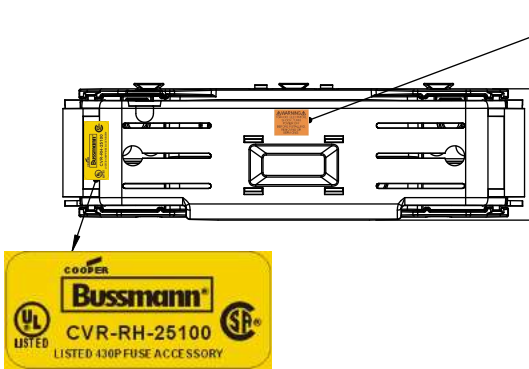

COOPER Bussmann
St. Louis MO 63178

TITLE:
Class R fuse holder-CUST

SCALE: 1:1 SIZE: A3 SHEET: 1 OF 14

PUSH DOWN

LIFT UP, THEN
ROTATE OVER

LIFT UP

 St. Louis MO 63178		
TITLE:		
Class R fuse holder-CUST		
SCALE: 1:2	SIZE: A3	SHEET: 2 OF 14

RM25100-1CR

ALLEN KEY #:
3/16"(5.5MM)

RM25100-1CR WITH CVR-RH-25100 INSTALLED

RM25100-1CR WITH CVRI-RH-25100 INSTALLED

CVR-RH-25100

CVRI-RH-25100

COOPER Bussmann
St. Louis MO 63178

TITLE:
Class R fuse holder-CUST-250V