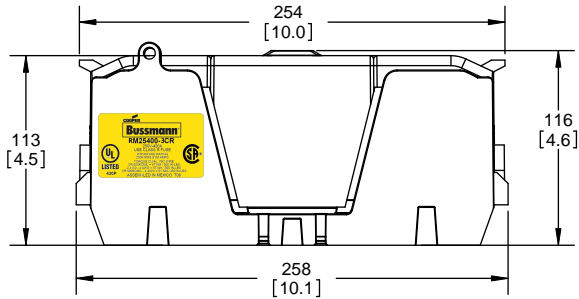

DESIGN UNITS: METRIC (mm)
UNLESS OTHERWISE SPECIFIED [INCHES]

THIRD ANGLE PROJECTION

RM25400-3CR

**RM25400-3CR
WITH CVR-RH-25400 INSTALLED**

**RM25400-3CR
WITH CVRI-RH-25400 INSTALLED**

COOPER Bussmann
St. Louis MO 63178

TITLE:
Class R fuse holder-CUST-250V

SCALE: 1:1   SIZE: A3   SHEET: 11 OF 14