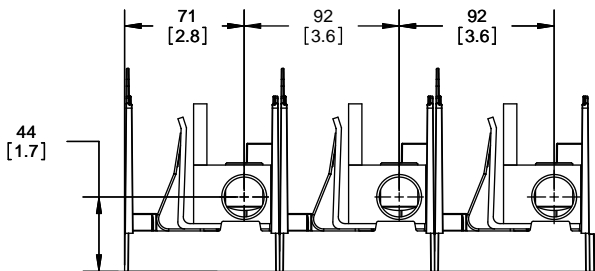

DESIGN UNITS: METRIC (mm)
UNLESS OTHERWISE SPECIFIED [INCHES]

THIRD ANGLE PROJECTION

RM25400-3CR

**RM25400-3CR
WITH CVR-RH-25400 INSTALLED**

**RM25400-3CR
WITH CVRI-RH-25400 INSTALLED**

COOPER Bussmann
St. Louis MO 63178