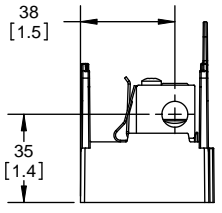

CVRI-RH-25100

COOPER Bussmann
St. Louis MO 63178

TITLE:
Class R fuse holder-CUST-250V

SCALE: 1:1   SIZE: A3   SHEET: 3 OF 14