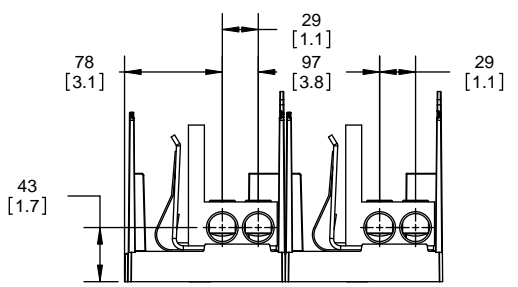

Class R fuse holder-CUST-250V

SCALE: 1:1 SIZE: A3 SHEET: 12 OF 14

DESIGN UNITS: METRIC (mm)
UNLESS OTHERWISE SPECIFIED
[INCHES]

RM25600-2CR

**RM25600-2CR
WITH CVR-RH-25600 INSTALLED**

**RM25600-2CR
WITH CVRI-RH-25600 INSTALLED**