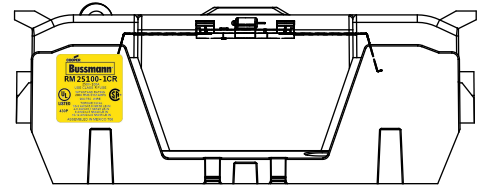

RM25100-1CR

ALLEN KEY #:
3/16"(5.5MM)

RM25100-1CR WITH CVR-RH-25100 INSTALLED

RM25100-1CR WITH CVRI-RH-25100 INSTALLED

CVR-RH-25100

CVRI-RH-25100

COOPER Bussmann
St. Louis MO 63178

TITLE:
Class R fuse holder-CUST-250V