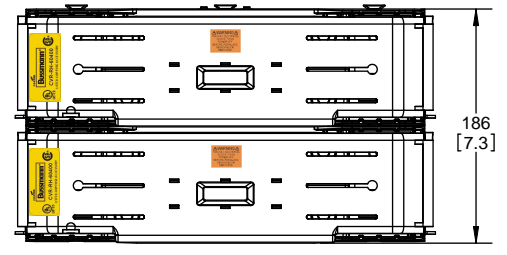

**RM60400-2CR
WITH CVR-RH-60400 INSTALLED**