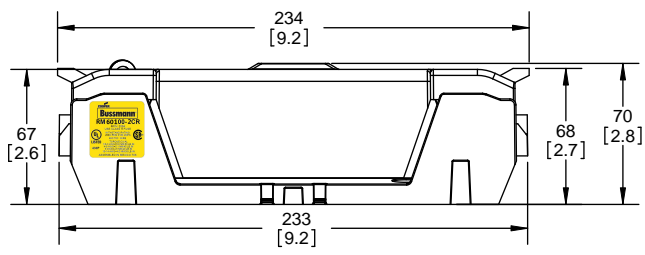

DESIGN UNITS: METRIC (mm)
UNLESS OTHERWISE SPECIFIED
[INCHES]

THIRD ANGLE PROJECTION

REVISIONS					
REV	ZONE	DESCRIPTION	DATE	ECN	BY

RM60100-2CR

**RM60100-2CR
WITH CVR-RH-60100 INSTALLED**

**RM60100-2CR
WITH CVRI-RH-60100 INSTALLED**

ALLEN KEY
#3/16" (5.5MM)

COOPER Bussmann
St. Louis MO 63178

TITLE:
Class R fuse holder-CUST-600V

SCALE: 1:1   SIZE: A3   SHEET: 2 OF 12