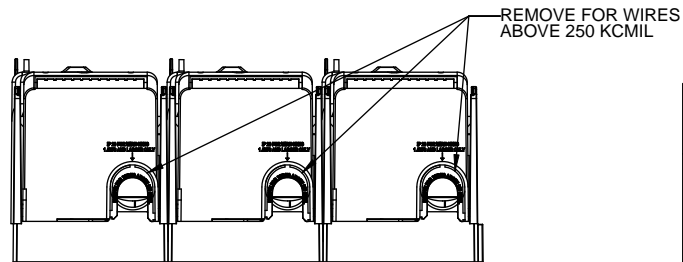

DESIGN UNITS: METRIC (mm)
UNLESS OTHERWISE SPECIFIED [INCHES]

THIRD ANGLE PROJECTION

RM25400-3CR

**RM25400-3CR
WITH CVR-RH-25400 INSTALLED**

**RM25400-3CR
WITH CVRI-RH-25400 INSTALLED**

COOPER Bussmann
St. Louis MO 63178