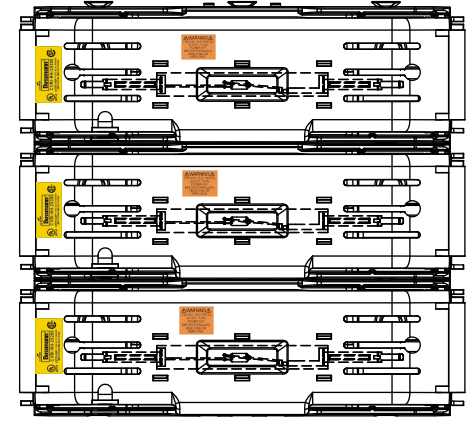

DESIGN UNITS: METRIC (mm)
UNLESS OTHERWISE SPECIFIED [INCHES]

THIRD ANGLE PROJECTION

RM25200-3CR

**RM25200-3CR
WITH CVR-RH-25200 INSTALLED**

**RM25200-3CR
WITH CVRI-RH-25200 INSTALLED**

ALLEN KEY #:
3/8" (10.0MM)