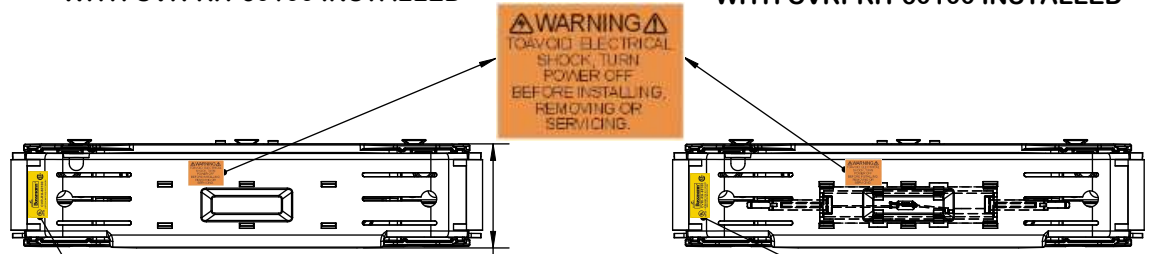

REVISONS			DATE	ECN	BY
REV	ZONE	DESCRIPTION			

RM60100-1CR

RM60100-1CR WITH CVR-RH-60100 INSTALLED

RM60100-1CR WITH CVRI-RH-60100 INSTALLED