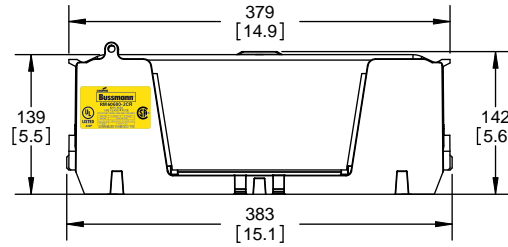

RM60600-2CR WITH CVRI-RH-60600 INSTALLED

COOPER Bussmann
St. Louis MO 63178

TITLE:
Class R fuse holder-CUST-600V

SCALE: 1:5   SIZE: A3   SHEET: 11 OF 12