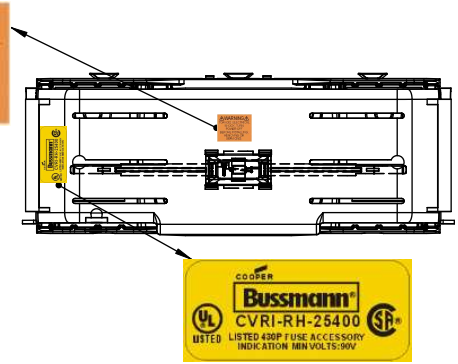

**RM25400-1CR
WITH CVRI-RH-25400 INSTALLED**