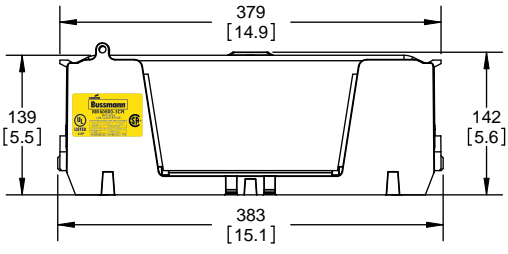

SCALE: 1:5 SIZE: A3 SHEET: 11 OF 12

REVISIONS				DATE	ECN	BY
REV	ZONE	DESCRIPTION				

RM60600-3CR

**RM60600-3CR
WITH CVR-RH-60600 INSTALLED**

**RM60600-3CR
WITH CVRI-RH-60600 INSTALLED**

COOPER Bussmann
St. Louis MO 63178