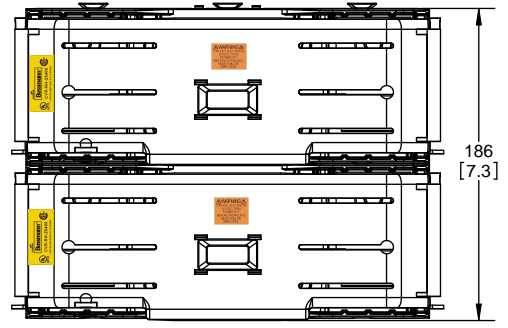

**RM25400-2CR
WITH CVR-RH-25400 INSTALLED**