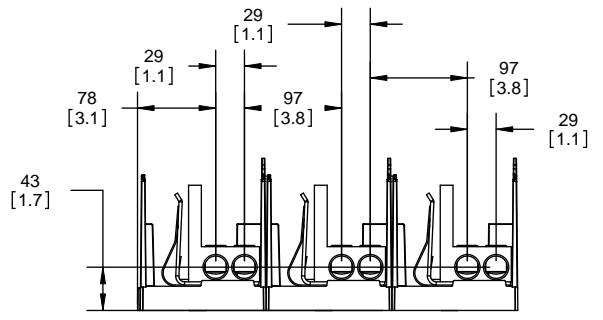

Class R Fuseblocks Catalog Data

Catalog Number	Covers		Voltage	Current	Number of Poles	Label
	Class R	w/o Indication				
RM25100-1CR	CVR-RH-25100	CVRI-RH-25100	250	100	1	RM25100-1CR
RM25100-2CR					2	RM25100-2CR
RM25100-3CR					3	RM25100-3CR
RM25200-1CR	CVR-RH-25200	CVRI-RH-25200		200	1	RM25200-1CR
RM25200-2CR					2	RM25200-2CR
RM25200-3CR					3	RM25200-3CR
RM25400-1CR	CVR-RH-25400	CVRI-RH-25400		400	1	RM25400-1CR
RM25400-2CR					2	RM25400-2CR
RM25400-3CR					3	RM25400-3CR
RM25600-1CR	CVR-RH-25600	CVRI-RH-25600		600	1	RM25600-1CR
RM25600-2CR					2	RM25600-2CR
RM25600-3CR					3	RM25600-3CR

Catalog Number	Covers		Voltage	Current	Number of Poles	Label
	Class R	w/o Indication				
RM60100-1CR	CVR-RH-60100	CVRI-RH-60100	600	100	1	RM60100-1CR
RM60100-2CR					2	RM60100-2CR
RM60100-3CR					3	RM60100-3CR
RM60200-1CR	CVR-RH-60200	CVRI-RH-60200		200	1	RM60200-1CR
RM60200-2CR					2	RM60200-2CR
RM60200-3CR					3	RM60200-3CR
RM60400-1CR	CVR-RH-60400	CVRI-RH-60400		400	1	RM60400-1CR
RM60400-2CR					2	RM60400-2CR
RM60400-3CR					3	RM60400-3CR
RM60600-1CR	CVR-RH-60600	CVRI-RH-60600		600	1	RM60600-1CR
RM60600-2CR					2	RM60600-2CR
RM60600-3CR					3	RM60600-3CR

SCALE: 1:5 SIZE: A3 SHEET: 11 OF 12

REVISIONS				DATE	ECN	BY
REV	ZONE	DESCRIPTION				

RM60600-3CR

**RM60600-3CR
WITH CVR-RH-60600 INSTALLED**

**RM60600-3CR
WITH CVRI-RH-60600 INSTALLED**

COOPER Bussmann
St. Louis MO 63178