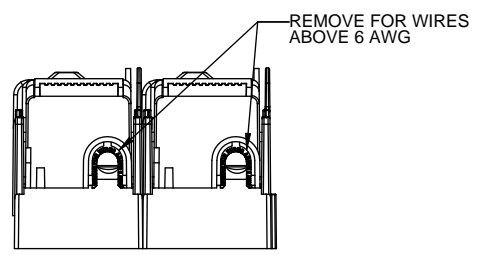

DESIGN UNITS: METRIC (mm)
UNLESS OTHERWISE SPECIFIED
[INCHES]

THIRD ANGLE PROJECTION

REVISIONS					
REV	ZONE	DESCRIPTION	DATE	ECN	BY

RM60100-2CR

**RM60100-2CR
WITH CVR-RH-60100 INSTALLED**

**RM60100-2CR
WITH CVRI-RH-60100 INSTALLED**

ALLEN KEY
#3/16" (5.5MM)

COOPER Bussmann
St. Louis MO 63178

TITLE:
Class R fuse holder-CUST-600V

SCALE: 1:1   SIZE: A3   SHEET: 2 OF 12