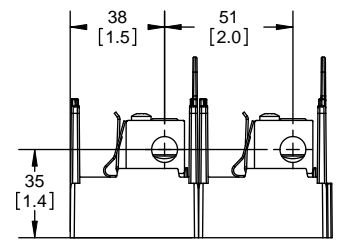

DESIGN UNITS: METRIC (mm)
UNLESS OTHERWISE SPECIFIED
[INCHES]

THIRD ANGLE PROJECTION

REVISIONS					
REV	ZONE	DESCRIPTION	DATE	ECN	BY

RM60100-2CR

**RM60100-2CR
WITH CVR-RH-60100 INSTALLED**

**RM60100-2CR
WITH CVRI-RH-60100 INSTALLED**

ALLEN KEY
#3/16" (5.5MM)

COOPER Bussmann
St. Louis MO 63178

TITLE:
Class R fuse holder-CUST-600V

SCALE: 1:1   SIZE: A3   SHEET: 2 OF 12