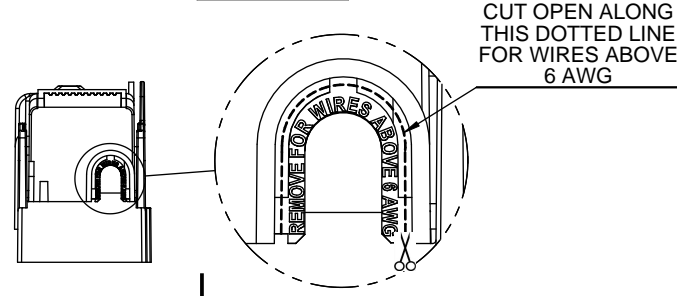

RM25100-1CR

ALLEN KEY #:
3/16"(5.5MM)

RM25100-1CR WITH CVR-RH-25100 INSTALLED

RM25100-1CR WITH CVRI-RH-25100 INSTALLED

CVR-RH-25100

CVRI-RH-25100

COOPER Bussmann
St. Louis MO 63178

TITLE:
Class R fuse holder-CUST-250V