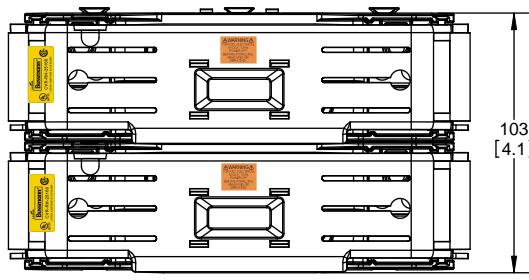

SCALE: 1:1 SIZE: A3 SHEET: 3 OF 14

DESIGN UNITS: METRIC (mm)
UNLESS OTHERWISE SPECIFIED
[INCHES]

THIRD ANGLE PROJECTION

RM25100-2CR

**RM25100-2CR
WITH CVR-RH-25100 INSTALLED**

**RM25100-2CR
WITH CVRI-RH-25100 INSTALLED**