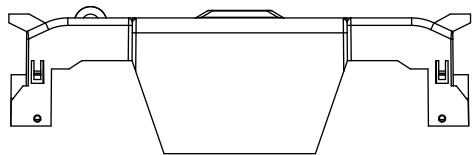

RM25100-1CR

ALLEN KEY #:
3/16"(5.5MM)

RM25100-1CR WITH CVR-RH-25100 INSTALLED

RM25100-1CR WITH CVRI-RH-25100 INSTALLED

CVR-RH-25100

CVRI-RH-25100

COOPER Bussmann
St. Louis MO 63178

TITLE:
Class R fuse holder-CUST-250V

SCALE: 1:1 SIZE: A3 SHEET: 3 OF 14

DESIGN UNITS: METRIC (mm)
UNLESS OTHERWISE SPECIFIED
[INCHES]

THIRD ANGLE PROJECTION

RM25100-2CR

**RM25100-2CR
WITH CVR-RH-25100 INSTALLED**

**RM25100-2CR
WITH CVRI-RH-25100 INSTALLED**