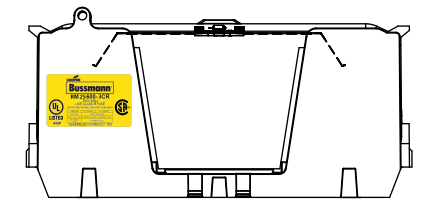

**RM25600-3CR
WITH CVRI-RH-25600 INSTALLED**

COOPER Bussmann
St. Louis MO 63178

TITLE: **Class R fuse holder-CUST-250V**

SCALE: 1:1   SIZE: A3   SHEET: 14 OF 14