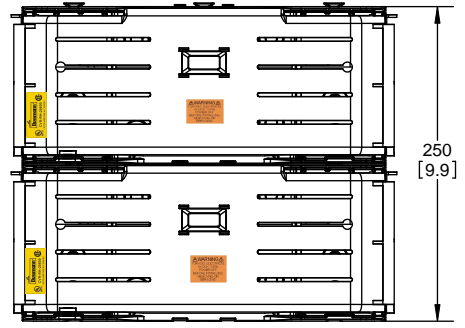

Class R fuse holder-CUST-250V

SCALE: 1:1 SIZE: A3 SHEET: 12 OF 14

DESIGN UNITS: METRIC (mm)
UNLESS OTHERWISE SPECIFIED
[INCHES]

RM25600-2CR

**RM25600-2CR
WITH CVR-RH-25600 INSTALLED**

**RM25600-2CR
WITH CVRI-RH-25600 INSTALLED**