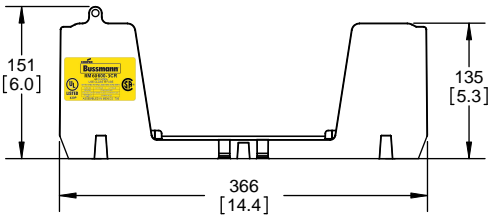

SCALE: 1:5 SIZE: A3 SHEET: 11 OF 12

REVISIONS				DATE	ECN	BY
REV	ZONE	DESCRIPTION				

RM60600-3CR

**RM60600-3CR
WITH CVR-RH-60600 INSTALLED**

**RM60600-3CR
WITH CVRI-RH-60600 INSTALLED**

COOPER Bussmann
St. Louis MO 63178