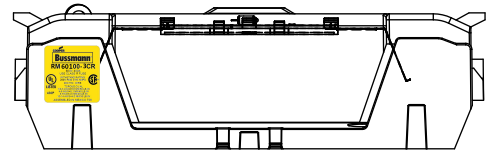

ALLEN KEY
#3/16" (5.5MM)

COOPER Bussmann
St. Louis MO 63178

TITLE:
Class R fuse holder-CUST-600V

SCALE: 1:1 SIZE: A3 SHEET: 2 OF 12

RM60100-3CR

RM60100-3CR WITH CVR-RH-60100 INSTALLED

RM60100-3CR WITH CVRI-RH-60100 INSTALLED