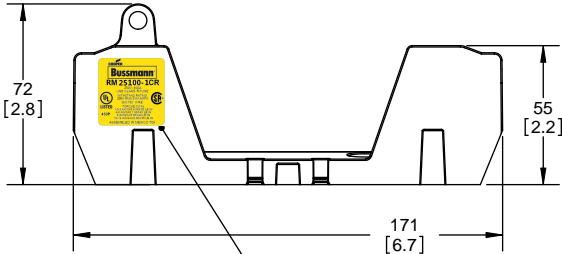

RM25100-1CR

ALLEN KEY #:
3/16"(5.5MM)

RM25100-1CR WITH CVR-RH-25100 INSTALLED

RM25100-1CR WITH CVRI-RH-25100 INSTALLED

CVR-RH-25100

CVRI-RH-25100

COOPER Bussmann
St. Louis MO 63178

TITLE:
Class R fuse holder-CUST-250V