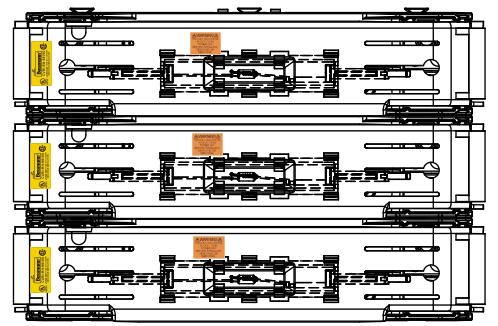

ALLEN KEY
#3/16" (5.5MM)

COOPER Bussmann
St. Louis MO 63178

TITLE:
Class R fuse holder-CUST-600V

SCALE: 1:1 SIZE: A3 SHEET: 2 OF 12

RM60100-3CR

RM60100-3CR WITH CVR-RH-60100 INSTALLED

RM60100-3CR WITH CVRI-RH-60100 INSTALLED