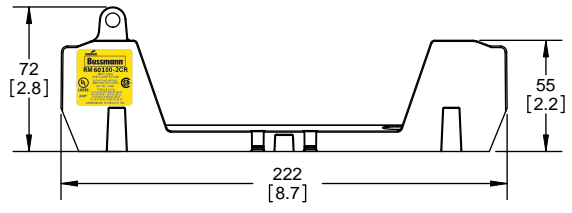

DESIGN UNITS: METRIC (mm)
UNLESS OTHERWISE SPECIFIED
[INCHES]

THIRD ANGLE PROJECTION

REVISIONS					
REV	ZONE	DESCRIPTION	DATE	ECN	BY

RM60100-2CR

**RM60100-2CR
WITH CVR-RH-60100 INSTALLED**

**RM60100-2CR
WITH CVRI-RH-60100 INSTALLED**

ALLEN KEY
#3/16" (5.5MM)

COOPER Bussmann
St. Louis MO 63178

TITLE:
Class R fuse holder-CUST-600V

SCALE: 1:1   SIZE: A3   SHEET: 2 OF 12