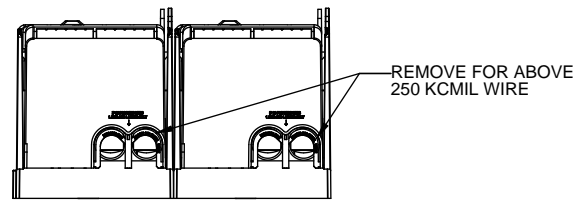

Class R fuse holder-CUST-250V

SCALE: 1:1 SIZE: A3 SHEET: 12 OF 14

DESIGN UNITS: METRIC (mm)
UNLESS OTHERWISE SPECIFIED
[INCHES]

RM25600-2CR

**RM25600-2CR
WITH CVR-RH-25600 INSTALLED**

**RM25600-2CR
WITH CVRI-RH-25600 INSTALLED**