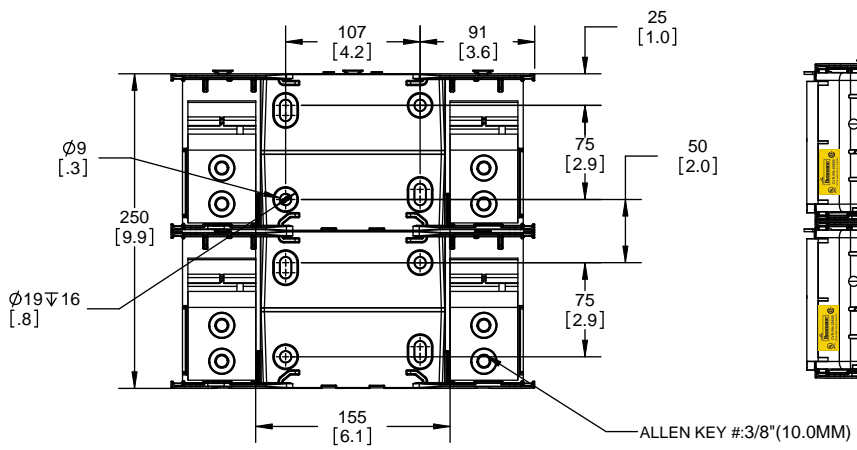

Class R fuse holder-CUST-250V

SCALE: 1:1 SIZE: A3 SHEET: 12 OF 14

DESIGN UNITS: METRIC (mm)
UNLESS OTHERWISE SPECIFIED
[INCHES]

RM25600-2CR

**RM25600-2CR
WITH CVR-RH-25600 INSTALLED**

**RM25600-2CR
WITH CVRI-RH-25600 INSTALLED**