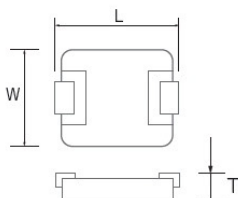

## Features

- Low profile (3.0 mm max) and small size (7.3mm x6.6mm)
- Occupying small board spaces
- Low loss and high saturating current.

### Dimensions · Electrical characteristics