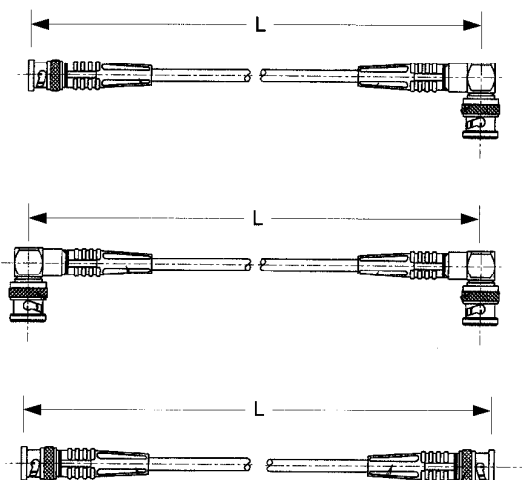

## Cable Assemblies

Jack body shown, dimensions apply to plugs/jacks of various connector styles

### BNC Straight Plug / Straight Plug

Body Plating	Centre Contact Plating	Nominal Impedance Ohms	Cable End 1	Cable End 2	Cable	Dim.L (m)	Part No.
Nickel	Gold	50	Straight Plug	Straight Plug	RG58	0.25	1337769-1
Nickel	Gold	50	Straight Plug	Straight Plug	RG58	0.50	1337769-2
Nickel	Gold	50	Straight Plug	Straight Plug	RG58	1.00	1337769-3
Nickel	Gold	50	Straight Plug	Straight Plug	RG58	1.50	1337769-4
Nickel	Gold	50	Straight Plug	Straight Plug	RG58	2.00	1337769-5
Silver	Silver	50	Straight Plug	Straight Plug	RG58	0.50	1337771-2
Silver	Silver	50	Straight Plug	Straight Plug	RG58	0.60	1337771-3
Silver	Silver	50	Straight Plug	Straight Plug	RG58	1.00	1337771-4
Silver	Silver	50	Straight Plug	Straight Plug	RG58	1.20	1337771-5
Silver	Silver	50	Straight Plug	Straight Plug	RG58	1.50	1337771-6
Silver	Silver	50	Straight Plug	Straight Plug	RG58	1.80	1337771-7
Silver	Silver	50	Straight Plug	Straight Plug	RG58	2.00	1337771-8
Nickel	Gold	75	Straight Plug	Straight Plug	RG59	0.25	1337775-1
Nickel	Gold	75	Straight Plug	Straight Plug	RG59	0.50	1337775-2
Nickel	Gold	75	Straight Plug	Straight Plug	RG59	1.00	1337775-3
Nickel	Gold	75	Straight Plug	Straight Plug	RG59	1.50	1337775-4
Silver	Silver	75	Straight Plug	Straight Plug	RG59	0.25	1337777-1
Silver	Silver	75	Straight Plug	Straight Plug	RG59	0.50	1337777-2
Silver	Silver	75	Straight Plug	Straight Plug	RG59	1.00	1337777-3
Silver	Silver	75	Straight Plug	Straight Plug	RG59	1.20	1337777-4
Silver	Silver	75	Straight Plug	Straight Plug	RG59	1.50	1337777-5
Nickel	Gold	75	Straight Plug	Straight Plug	RG62	0.25	1337781-1
Nickel	Gold	75	Straight Plug	Straight Plug	RG62	0.50	1337781-2
Nickel	Gold	75	Straight Plug	Straight Plug	RG62	1.00	1337781-3
Nickel	Gold	75	Straight Plug	Straight Plug	RG62	1.50	1337781-4