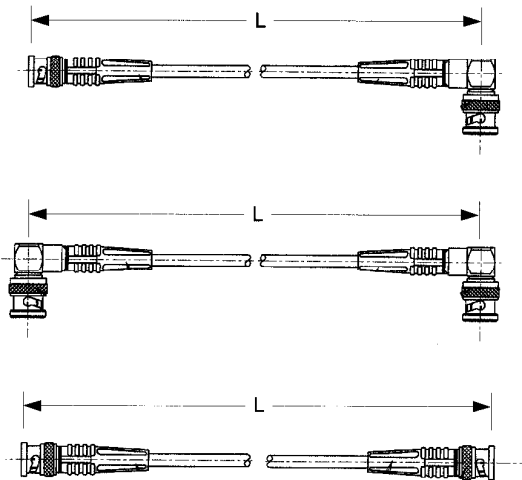

Cable Assemblies

Jack body shown, dimensions apply to plugs/jacks of various connector styles

BNC Straight Plug / Straight Plug

Body Plating	Centre Contact Plating	Nominal Impedance Ohms	Cable End 1	Cable End 2	Cable	Dim.L (m)	Part No.
Nickel	Gold	50	Straight Plug	Straight Plug	RG58	0.25	1337769-1
Nickel	Gold	50	Straight Plug	Straight Plug	RG58	0.50	1337769-2
Nickel	Gold	50	Straight Plug	Straight Plug	RG58	1.00	1337769-3
Nickel	Gold	50	Straight Plug	Straight Plug	RG58	1.50	1337769-4
Nickel	Gold	50	Straight Plug	Straight Plug	RG58	2.00	1337769-5
Silver	Silver	50	Straight Plug	Straight Plug	RG58	0.50	1337771-2
Silver	Silver	50	Straight Plug	Straight Plug	RG58	0.60	1337771-3
Silver	Silver	50	Straight Plug	Straight Plug	RG58	1.00	1337771-4
Silver	Silver	50	Straight Plug	Straight Plug	RG58	1.20	1337771-5
Silver	Silver	50	Straight Plug	Straight Plug	RG58	1.50	1337771-6
Silver	Silver	50	Straight Plug	Straight Plug	RG58	1.80	1337771-7
Silver	Silver	50	Straight Plug	Straight Plug	RG58	2.00	1337771-8
Nickel	Gold	75	Straight Plug	Straight Plug	RG59	0.25	1337775-1
Nickel	Gold	75	Straight Plug	Straight Plug	RG59	0.50	1337775-2
Nickel	Gold	75	Straight Plug	Straight Plug	RG59	1.00	1337775-3
Nickel	Gold	75	Straight Plug	Straight Plug	RG59	1.50	1337775-4
Silver	Silver	75	Straight Plug	Straight Plug	RG59	0.25	1337777-1
Silver	Silver	75	Straight Plug	Straight Plug	RG59	0.50	1337777-2
Silver	Silver	75	Straight Plug	Straight Plug	RG59	1.00	1337777-3
Silver	Silver	75	Straight Plug	Straight Plug	RG59	1.20	1337777-4
Silver	Silver	75	Straight Plug	Straight Plug	RG59	1.50	1337777-5
Nickel	Gold	75	Straight Plug	Straight Plug	RG62	0.25	1337781-1
Nickel	Gold	75	Straight Plug	Straight Plug	RG62	0.50	1337781-2
Nickel	Gold	75	Straight Plug	Straight Plug	RG62	1.00	1337781-3
Nickel	Gold	75	Straight Plug	Straight Plug	RG62	1.50	1337781-4