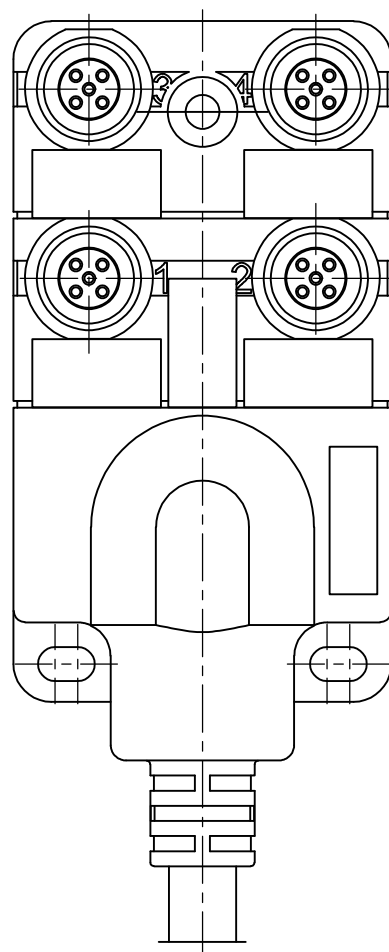

PUR/PVC cable 10m	2273153-2
PUR/PVC cable 5m	2273153-1
DESCRIPTION	TE PN

THIS DRAWING IS A CONTROLLED DOCUMENT.		DWN 16JAN2014 SATHISH KUMAR .G	STE TE Connectivity		
DIMENSIONS: mm		CHK 16JAN2014 B.VELDHOVEN			
TOLERANCES UNLESS OTHERWISE SPECIFIED:		APVD 16JAN2014 A.VAN ZANDVOORT	NAME DISTR BOX M12 5POS 4WAY PNP		
0 PLC ± -		PRODUCT SPEC	-		
1 PLC ± -		APPLICATION SPEC	-		
2 PLC ± -		WEIGHT	SIZE	CAGE CODE	DRAWING NO
3 PLC ± -		-	A3 00779		C-2273153
4 PLC ± -			RESTRICTED TO		
ANGLES ± -		CUSTOMER DRAWING			SCALE
FINISH		-			NTS
MATERIAL		-			SHEET
-		-			1 OF 2
-		-			REV
-		-			A