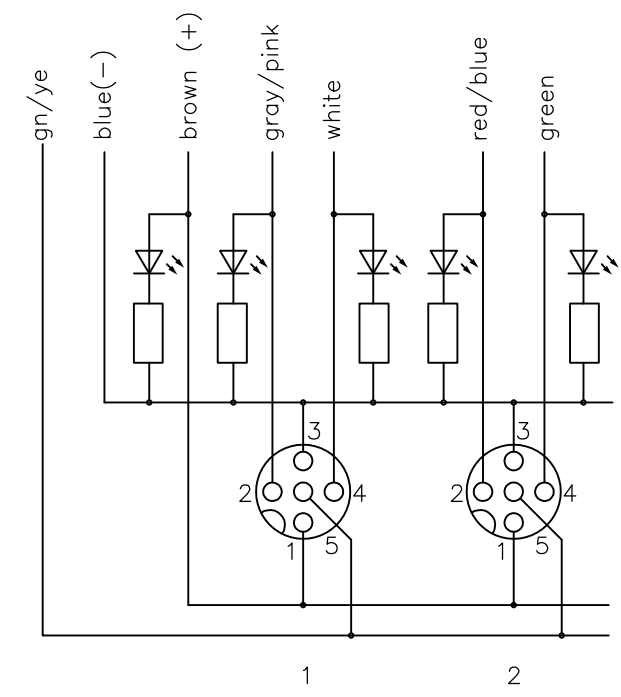

THIS DRAWING IS UNPUBLISHED. RELEASED FOR PUBLICATION
© COPYRIGHT - By - ALL RIGHTS RESERVED.

LOC	DIST	REVISIONS					
H	-	P	LTR	DESCRIPTION	DATE	DWN	APVD
		-		SEE SHEET 1	-	-	-

Contact layout

Circuit diagram

for 2 Signal per port