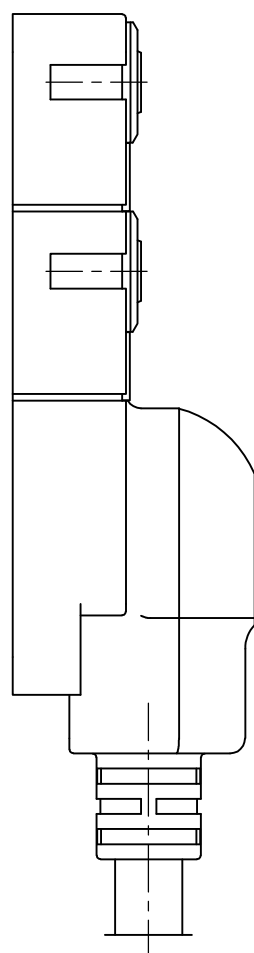

PUR/PVC cable 10m	2273153-2
PUR/PVC cable 5m	2273153-1
DESCRIPTION	TE PN

THIS DRAWING IS A CONTROLLED DOCUMENT.		DWN 16JAN2014 SATHISH KUMAR .G	STE TE Connectivity		
DIMENSIONS: mm		CHK 16JAN2014 B.VELDHOVEN			
TOLERANCES UNLESS OTHERWISE SPECIFIED:		APVD 16JAN2014 A.VAN ZANDVOORT	NAME DISTR BOX M12 5POS 4WAY PNP		
0 PLC ± -		PRODUCT SPEC	-		
1 PLC ± -		APPLICATION SPEC	-		
2 PLC ± -		WEIGHT	SIZE	CAGE CODE	DRAWING NO
3 PLC ± -		-	A3 00779		C-2273153
4 PLC ± -			RESTRICTED TO		
ANGLES ± -		CUSTOMER DRAWING			SCALE
FINISH		-			NTS
MATERIAL		-			SHEET
-		-			1 OF 2
-		-			REV
-		-			A

THIS DRAWING IS UNPUBLISHED. RELEASED FOR PUBLICATION
 © COPYRIGHT - By - ALL RIGHTS RESERVED.

LOC	DIST	REVISIONS					
H	-	P	LTR	DESCRIPTION	DATE	DWN	APVD
		-		SEE SHEET 1	-	-	-

Contact layout

Circuit diagram

for 2 Signal per port

4xM12

8xM12

THIS DRAWING IS A CONTROLLED DOCUMENT.		DWN 16JAN2014 SATHISH KUMAR .G	TE Connectivity	
DIMENSIONS: mm		CHK 16JAN2014 B.VELDHOVEN		
TOLERANCES UNLESS OTHERWISE SPECIFIED:		APVD 16JAN2014 A.VAN ZANDVOORT	DISTR BOX M12 5POS 4WAY PNP	
		PRODUCT SPEC	SIZE	CAGE CODE
MATERIAL		APPLICATION SPEC	DRAWING NO	RESTRICTED TO
FINISH		WEIGHT	A3 00779	C=2273153
		CUSTOMER DRAWING	SCALE	SHEET
			NTS	2 OF 2
				REV A