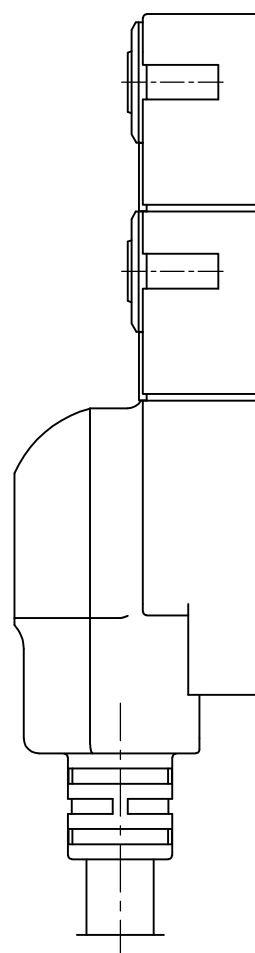

4

3

2

1

THIS DRAWING IS UNPUBLISHED.

RELEASED FOR PUBLICATION

LOC

DIST

PUR/PVC cable 10m	2273153-2
PUR/PVC cable 5m	2273153-1
DESCRIPTION	TE PN

THIS DRAWING IS A CONTROLLED DOCUMENT.		DWN 16JAN2014 SATHISH KUMAR .G	STE TE Connectivity		
DIMENSIONS: mm		CHK 16JAN2014 B.VELDHOVEN			
TOLERANCES UNLESS OTHERWISE SPECIFIED:		APVD 16JAN2014 A.VAN ZANDVOORT	NAME DISTR BOX M12 5POS 4WAY PNP		
0 PLC ± -		PRODUCT SPEC	-		
1 PLC ± -		APPLICATION SPEC	-		
2 PLC ± -		WEIGHT	SIZE	CAGE CODE	DRAWING NO
3 PLC ± -		-	A3 00779		C-2273153
4 PLC ± -			RESTRICTED TO		
ANGLES ± -		CUSTOMER DRAWING			SCALE
FINISH		-			NTS
MATERIAL		-			SHEET
-		-			1 OF 2
-		-			REV
-		-			A

THIS DRAWING IS UNPUBLISHED. RELEASED FOR PUBLICATION
 © COPYRIGHT - By - ALL RIGHTS RESERVED.

LOC	DIST	REVISIONS					
H	-	P	LTR	DESCRIPTION	DATE	DWN	APVD
		-		SEE SHEET 1	-	-	-

Contact layout

Circuit diagram

for 2 Signal per port

4xM12

8xM12

THIS DRAWING IS A CONTROLLED DOCUMENT.		DWN 16JAN2014 SATHISH KUMAR .G	TE Connectivity	
DIMENSIONS: mm		CHK 16JAN2014 B.VELDHOVEN		
TOLERANCES UNLESS OTHERWISE SPECIFIED:		APVD 16JAN2014 A.VAN ZANDVOORT	DISTR BOX M12 5POS 4WAY PNP	
		PRODUCT SPEC	SIZE	CAGE CODE
MATERIAL		APPLICATION SPEC	DRAWING NO	RESTRICTED TO
FINISH		WEIGHT	A3 00779	C=2273153
		CUSTOMER DRAWING	SCALE	SHEET
			NTS	2 OF 2
				REV A