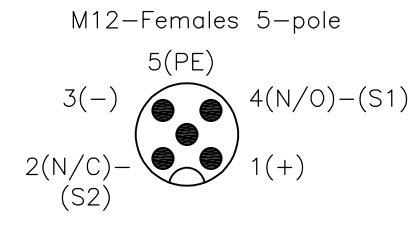

THIS DRAWING IS UNPUBLISHED. RELEASED FOR PUBLICATION
© COPYRIGHT - By - ALL RIGHTS RESERVED.

LOC	DIST	REVISIONS					
H	-	P	LTR	DESCRIPTION	DATE	DWN	APVD
		-		SEE SHEET 1	-	-	-

Contact layout