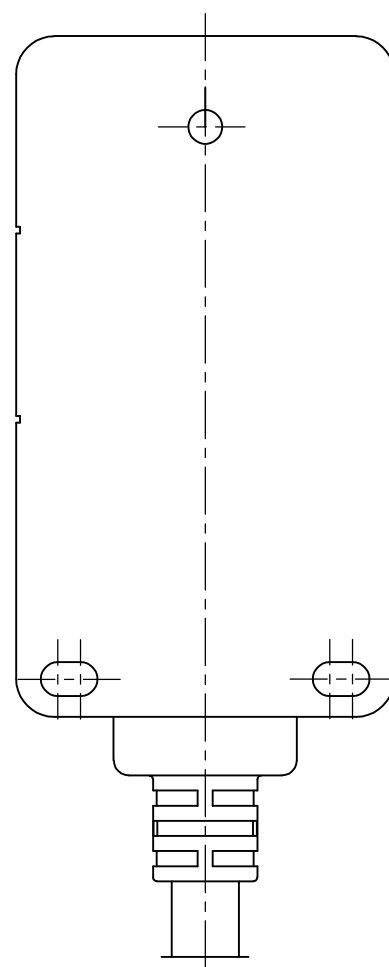

PUR/PVC cable 10m	2273153-2
PUR/PVC cable 5m	2273153-1
DESCRIPTION	TE PN

THIS DRAWING IS A CONTROLLED DOCUMENT.		DWN 16JAN2014 SATHISH KUMAR .G	STE TE Connectivity		
DIMENSIONS: mm		CHK 16JAN2014 B.VELDHOVEN			
TOLERANCES UNLESS OTHERWISE SPECIFIED:		APVD 16JAN2014 A.VAN ZANDVOORT	NAME DISTR BOX M12 5POS 4WAY PNP		
0 PLC ± -		PRODUCT SPEC	-		
1 PLC ± -		APPLICATION SPEC	-		
2 PLC ± -		WEIGHT	SIZE	CAGE CODE	DRAWING NO
3 PLC ± -		-	A3 00779		C-2273153
4 PLC ± -			RESTRICTED TO		
ANGLES ± -		CUSTOMER DRAWING			SCALE
FINISH		-			NTS
MATERIAL		-			SHEET
-		-			1 OF 2
-		-			REV
-		-			A