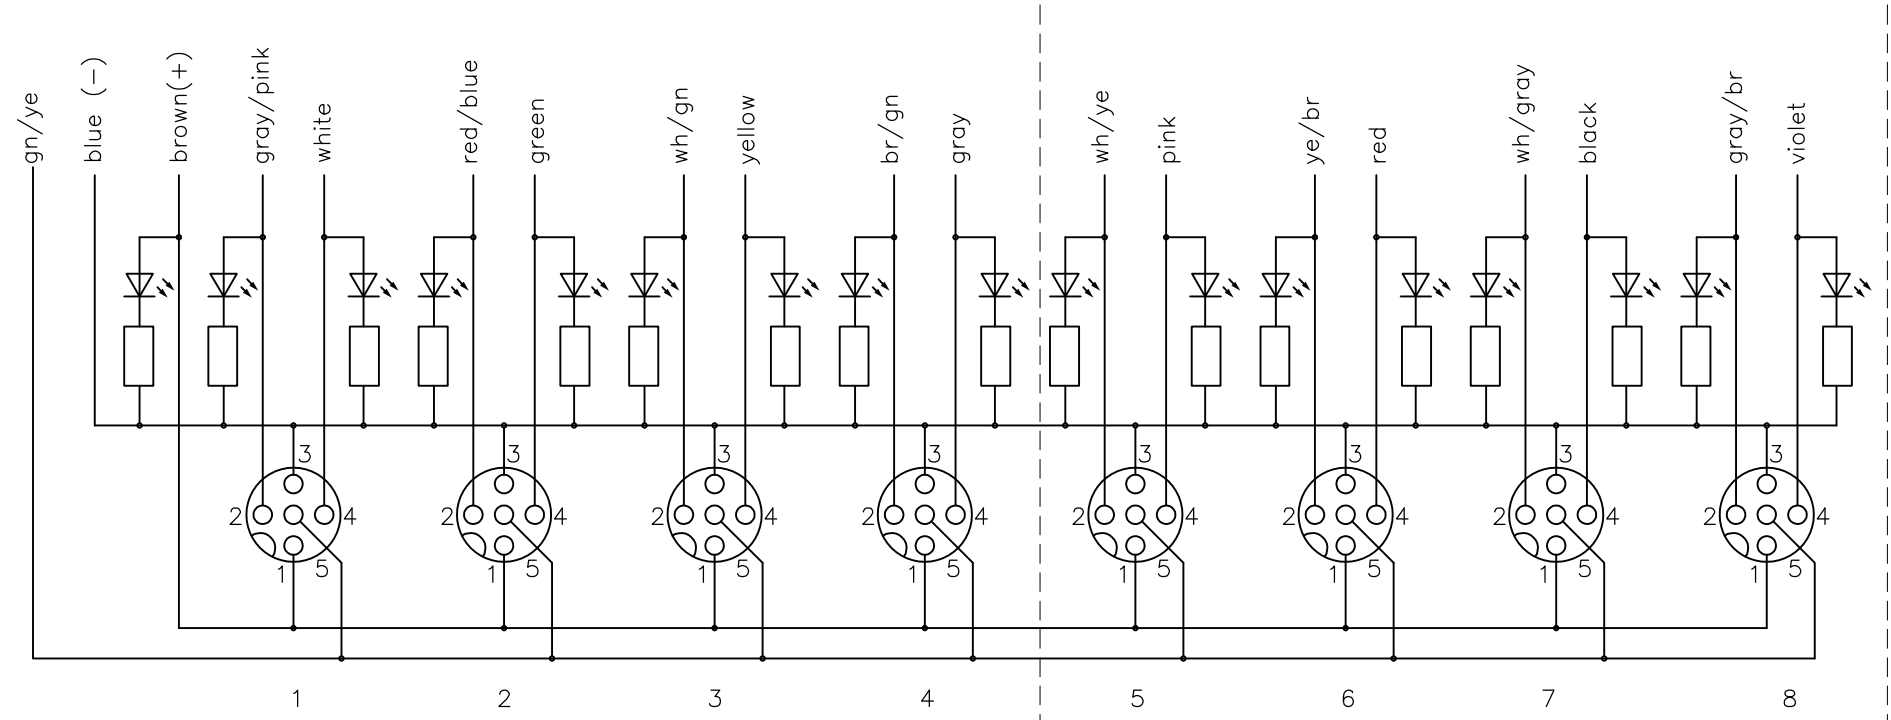

for 2 Signal per port

4xM12

8xM12

THIS DRAWING IS A CONTROLLED DOCUMENT.		DWN 16JAN2014 SATHISH KUMAR .G	TE Connectivity	
DIMENSIONS: mm		CHK 16JAN2014 B.VELDHOVEN		
TOLERANCES UNLESS OTHERWISE SPECIFIED:		APVD 16JAN2014 A.VAN ZANDVOORT	DISTR BOX M12 5POS 4WAY PNP	
		PRODUCT SPEC	SIZE	CAGE CODE
MATERIAL		APPLICATION SPEC	DRAWING NO	RESTRICTED TO
FINISH		WEIGHT	A3 00779	C=2273153
		CUSTOMER DRAWING	SCALE	SHEET
			NTS	2 OF 2
				REV A