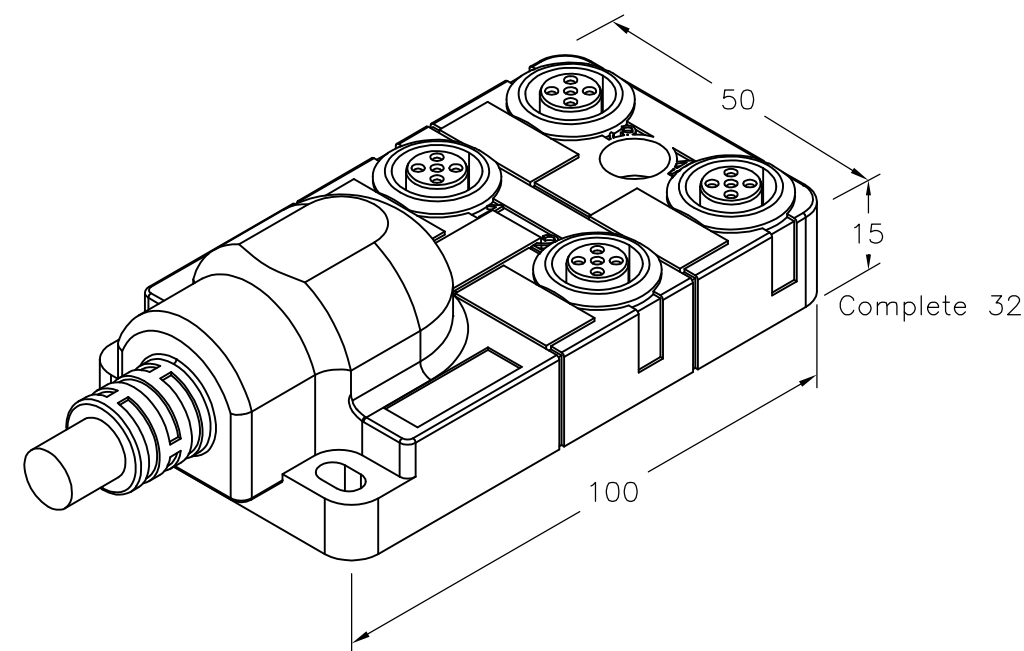

PUR/PVC cable 10m	2273153-2
PUR/PVC cable 5m	2273153-1
DESCRIPTION	TE PN

THIS DRAWING IS A CONTROLLED DOCUMENT.		DWN 16JAN2014 SATHISH KUMAR .G	STE TE Connectivity		
DIMENSIONS: mm		CHK 16JAN2014 B.VELDHOVEN			
TOLERANCES UNLESS OTHERWISE SPECIFIED:		APVD 16JAN2014 A.VAN ZANDVOORT	NAME DISTR BOX M12 5POS 4WAY PNP		
0 PLC ± -		PRODUCT SPEC	-		
1 PLC ± -		APPLICATION SPEC	-		
2 PLC ± -		WEIGHT	SIZE	CAGE CODE	DRAWING NO
3 PLC ± -		-	A3 00779		C-2273153
4 PLC ± -			RESTRICTED TO		
ANGLES ± -		CUSTOMER DRAWING			SCALE
FINISH		-			NTS
MATERIAL		-			SHEET
-		-			1 OF 2
-		-			REV
-		-			A