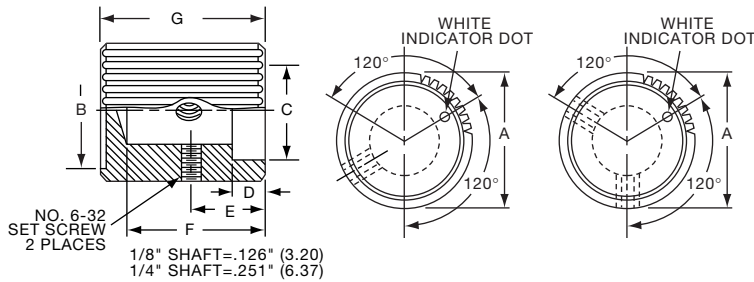

KS900B1/4

**K Series**

K10

**Knobs, Machined Aluminum**

**KT SERIES**

KT500A1/4

KT700A1/4

Tyco		Square Serration with Indicator Line							
Electronics	Alcoswitch	Color	A	B	C	D	E	F	G
1-1437623-2	KT500A1/4	Natural	.500(12.7)	.430(10.9)	.375(9.53)	.430(10.9)	.280(7.11)	.510(13.0)	.630(16.0)
1-1437623-4	KT500B1/8	Black	.500(12.7)	.430(10.9)	.375(9.53)	.430(10.9)	.280(7.11)	.510(13.0)	.630(16.0)
1-1437623-3	KT500B1/4	Black	.500(12.7)	.430(10.9)	.375(9.53)	.430(10.9)	.280(7.11)	.510(13.0)	.630(16.0)
1-1437623-6	KT700A1/4	Natural	.740(18.8)	.650(16.5)	.590(15.0)	.650(16.5)	.280(7.11)	.510(13.0)	.630(16.0)
1-1437623-7	KT700B1/4	Black	.740(18.8)	.650(16.5)	.590(15.0)	.650(16.5)	.280(7.11)	.510(13.0)	.630(16.0)
1-1437623-8	KT900A1/4	Natural	.940(23.9)	.816(20.7)	.710(18.0)	.816(20.7)	.280(7.11)	.510(13.0)	.630(16.0)
1-1437623-9	KT900B1/4	Black	.940(23.9)	.816(20.7)	.710(18.0)	.816(20.7)	.280(7.11)	.510(13.0)	.630(16.0)

**KU SERIES**

Note: KU401B1/8 and KU402B1/8 use one set screw only. Located 180° from indicator dot.

KU402B1/8

Tyco		Serrated Diamond Trim Cut with Dot Indicator							
Electronics	Alcoswitch	Color	A	B	C	D	E	F	G
2-1437623-1	KU401B1/8	Black	.374(9.50)	.283(7.19)	.276(7.01)	.098(2.49)	.177(4.50)	.236(5.99)	.299(7.60)
2-1437623-2	KU402B1/8	Black	.374(9.50)	.283(7.19)	.276(7.01)	.098(2.49)	.197(5.00)	.354(8.99)	.449(11.40)
2-1437623-3	KU500B1/8	Black	.500(12.7)	.409(10.4)	.374(9.50)	.118(3.00)	.276(7.01)	.512(13.0)	.598(15.2)
	KU500B1/4	Black	.500(12.7)	.409(10.4)	.374(9.50)	.118(3.00)	.276(7.01)	.512(13.0)	.598(15.2)
2-1437623-4	KU700B1/4	Black	.740(18.8)	.650(16.5)	.591(15.0)	.118(3.00)	.276(7.01)	.512(13.0)	.598(15.2)