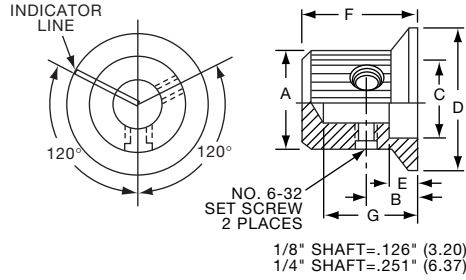

**Knobs, Machined Aluminum**

**KLNS SERIES**

KLNS500B1/8

KLNS900B1/4

Tyco Straight Knurl with Indicator Line on Top, Side and Skirt								
Electronics	Alcoswitch	Color	A	B	C	D	E	G
1-1437622-6	KLNS500A1/8	Natural	.500(12.7)	.280(7.11)	.380(9.65)	.750(19.0)	.160(4.07)	.630(16.0)
1-1437622-5	KLNS500A1/4	Natural	.500(12.7)	.280(7.11)	.380(9.65)	.750(19.0)	.160(4.07)	.630(16.0)
1-1437622-8	KLNS500B1/8	Black	.500(12.7)	.280(7.11)	.380(9.65)	.750(19.0)	.160(4.07)	.630(16.0)
1-1437622-7	KLNS500B1/4	Black	.500(12.7)	.280(7.11)	.380(9.65)	.750(19.0)	.160(4.07)	.630(16.0)
2-1437622-0	KLNS700A1/4	Natural	.750(19.0)	.280(7.11)	.590(14.9)	1.13(28.7)	.160(4.07)	.630(16.0)
2-1437622-1	KLNS700B1/4	Black	.750(19.0)	.280(7.11)	.590(14.9)	1.13(28.7)	.160(4.07)	.630(16.0)
2-1437622-2	KLNS900A1/4	Natural	.940(23.9)	.280(7.11)	.710(18.0)	1.40(35.5)	.160(4.07)	.630(16.0)
2-1437622-3	KLNS900B1/4	Black	.940(23.9)	.280(7.11)	.710(18.0)	1.40(35.5)	.160(4.07)	.630(16.0)