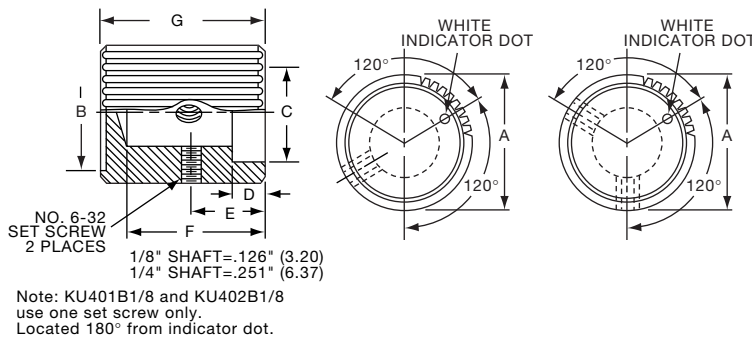

KS900B1/4

**K Series**

K10

**Knobs, Machined Aluminum**

**KT SERIES**

KT500A1/4

KT700A1/4

Tyco		Square Serration with Indicator Line							
Electronics	Alcoswitch	Color	A	B	C	D	E	F	G
1-1437623-2	KT500A1/4	Natural	.500(12.7)	.430(10.9)	.375(9.53)	.430(10.9)	.280(7.11)	.510(13.0)	.630(16.0)
1-1437623-4	KT500B1/8	Black	.500(12.7)	.430(10.9)	.375(9.53)	.430(10.9)	.280(7.11)	.510(13.0)	.630(16.0)
1-1437623-3	KT500B1/4	Black	.500(12.7)	.430(10.9)	.375(9.53)	.430(10.9)	.280(7.11)	.510(13.0)	.630(16.0)
1-1437623-6	KT700A1/4	Natural	.740(18.8)	.650(16.5)	.590(15.0)	.650(16.5)	.280(7.11)	.510(13.0)	.630(16.0)
1-1437623-7	KT700B1/4	Black	.740(18.8)	.650(16.5)	.590(15.0)	.650(16.5)	.280(7.11)	.510(13.0)	.630(16.0)
1-1437623-8	KT900A1/4	Natural	.940(23.9)	.816(20.7)	.710(18.0)	.816(20.7)	.280(7.11)	.510(13.0)	.630(16.0)
1-1437623-9	KT900B1/4	Black	.940(23.9)	.816(20.7)	.710(18.0)	.816(20.7)	.280(7.11)	.510(13.0)	.630(16.0)