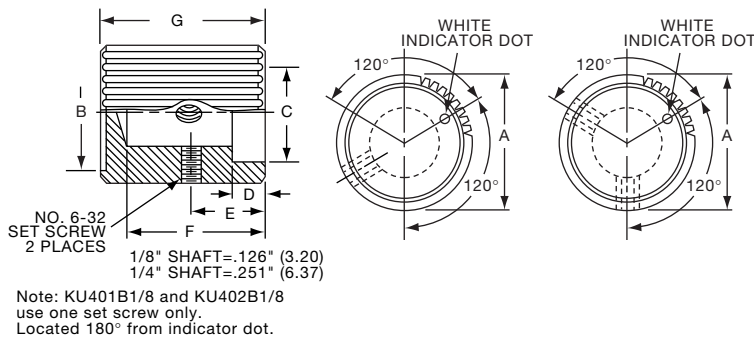

Knobs, Machined Aluminum

KT SERIES

Tyco		Square Serration with Indicator Line							
Electronics	Alcoswitch	Color	A	B	C	D	E	F	G
1-1437623-2	KT500A1/4	Natural	.500(12.7)	.430(10.9)	.375(9.53)	.430(10.9)	.280(7.11)	.510(13.0)	.630(16.0)
1-1437623-4	KT500B1/8	Black	.500(12.7)	.430(10.9)	.375(9.53)	.430(10.9)	.280(7.11)	.510(13.0)	.630(16.0)
1-1437623-3	KT500B1/4	Black	.500(12.7)	.430(10.9)	.375(9.53)	.430(10.9)	.280(7.11)	.510(13.0)	.630(16.0)
1-1437623-6	KT700A1/4	Natural	.740(18.8)	.650(16.5)	.590(15.0)	.650(16.5)	.280(7.11)	.510(13.0)	.630(16.0)
1-1437623-7	KT700B1/4	Black	.740(18.8)	.650(16.5)	.590(15.0)	.650(16.5)	.280(7.11)	.510(13.0)	.630(16.0)
1-1437623-8	KT900A1/4	Natural	.940(23.9)	.816(20.7)	.710(18.0)	.816(20.7)	.280(7.11)	.510(13.0)	.630(16.0)
1-1437623-9	KT900B1/4	Black	.940(23.9)	.816(20.7)	.710(18.0)	.816(20.7)	.280(7.11)	.510(13.0)	.630(16.0)

KU SERIES

Tyco		Serrated Diamond Trim Cut with Dot Indicator							
Electronics	Alcoswitch	Color	A	B	C	D	E	F	G
2-1437623-1	KU401B1/8	Black	.374(9.50)	.283(7.19)	.276(7.01)	.098(2.49)	.177(4.50)	.236(5.99)	.299(7.60)
2-1437623-2	KU402B1/8	Black	.374(9.50)	.283(7.19)	.276(7.01)	.098(2.49)	.197(5.00)	.354(8.99)	.449(11.40)
2-1437623-3	KU500B1/8	Black	.500(12.7)	.409(10.4)	.374(9.50)	.118(3.00)	.276(7.01)	.512(13.0)	.598(15.2)
	KU500B1/4	Black	.500(12.7)	.409(10.4)	.374(9.50)	.118(3.00)	.276(7.01)	.512(13.0)	.598(15.2)
2-1437623-4	KU700B1/4	Black	.740(18.8)	.650(16.5)	.591(15.0)	.118(3.00)	.276(7.01)	.512(13.0)	.598(15.2)

KUS SERIES