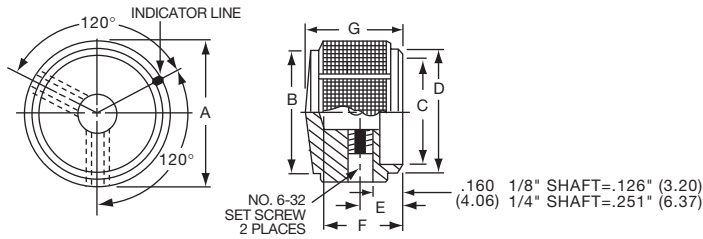

Knobs, Machined Aluminum

KT SERIES

Tyco		Square Serration with Indicator Line							
Electronics	Alcoswitch	Color	A	B	C	D	E	F	G
1-1437623-2	KT500A1/4	Natural	.500(12.7)	.430(10.9)	.375(9.53)	.430(10.9)	.280(7.11)	.510(13.0)	.630(16.0)
1-1437623-4	KT500B1/8	Black	.500(12.7)	.430(10.9)	.375(9.53)	.430(10.9)	.280(7.11)	.510(13.0)	.630(16.0)
1-1437623-3	KT500B1/4	Black	.500(12.7)	.430(10.9)	.375(9.53)	.430(10.9)	.280(7.11)	.510(13.0)	.630(16.0)
1-1437623-6	KT700A1/4	Natural	.740(18.8)	.650(16.5)	.590(15.0)	.650(16.5)	.280(7.11)	.510(13.0)	.630(16.0)
1-1437623-7	KT700B1/4	Black	.740(18.8)	.650(16.5)	.590(15.0)	.650(16.5)	.280(7.11)	.510(13.0)	.630(16.0)
1-1437623-8	KT900A1/4	Natural	.940(23.9)	.816(20.7)	.710(18.0)	.816(20.7)	.280(7.11)	.510(13.0)	.630(16.0)
1-1437623-9	KT900B1/4	Black	.940(23.9)	.816(20.7)	.710(18.0)	.816(20.7)	.280(7.11)	.510(13.0)	.630(16.0)