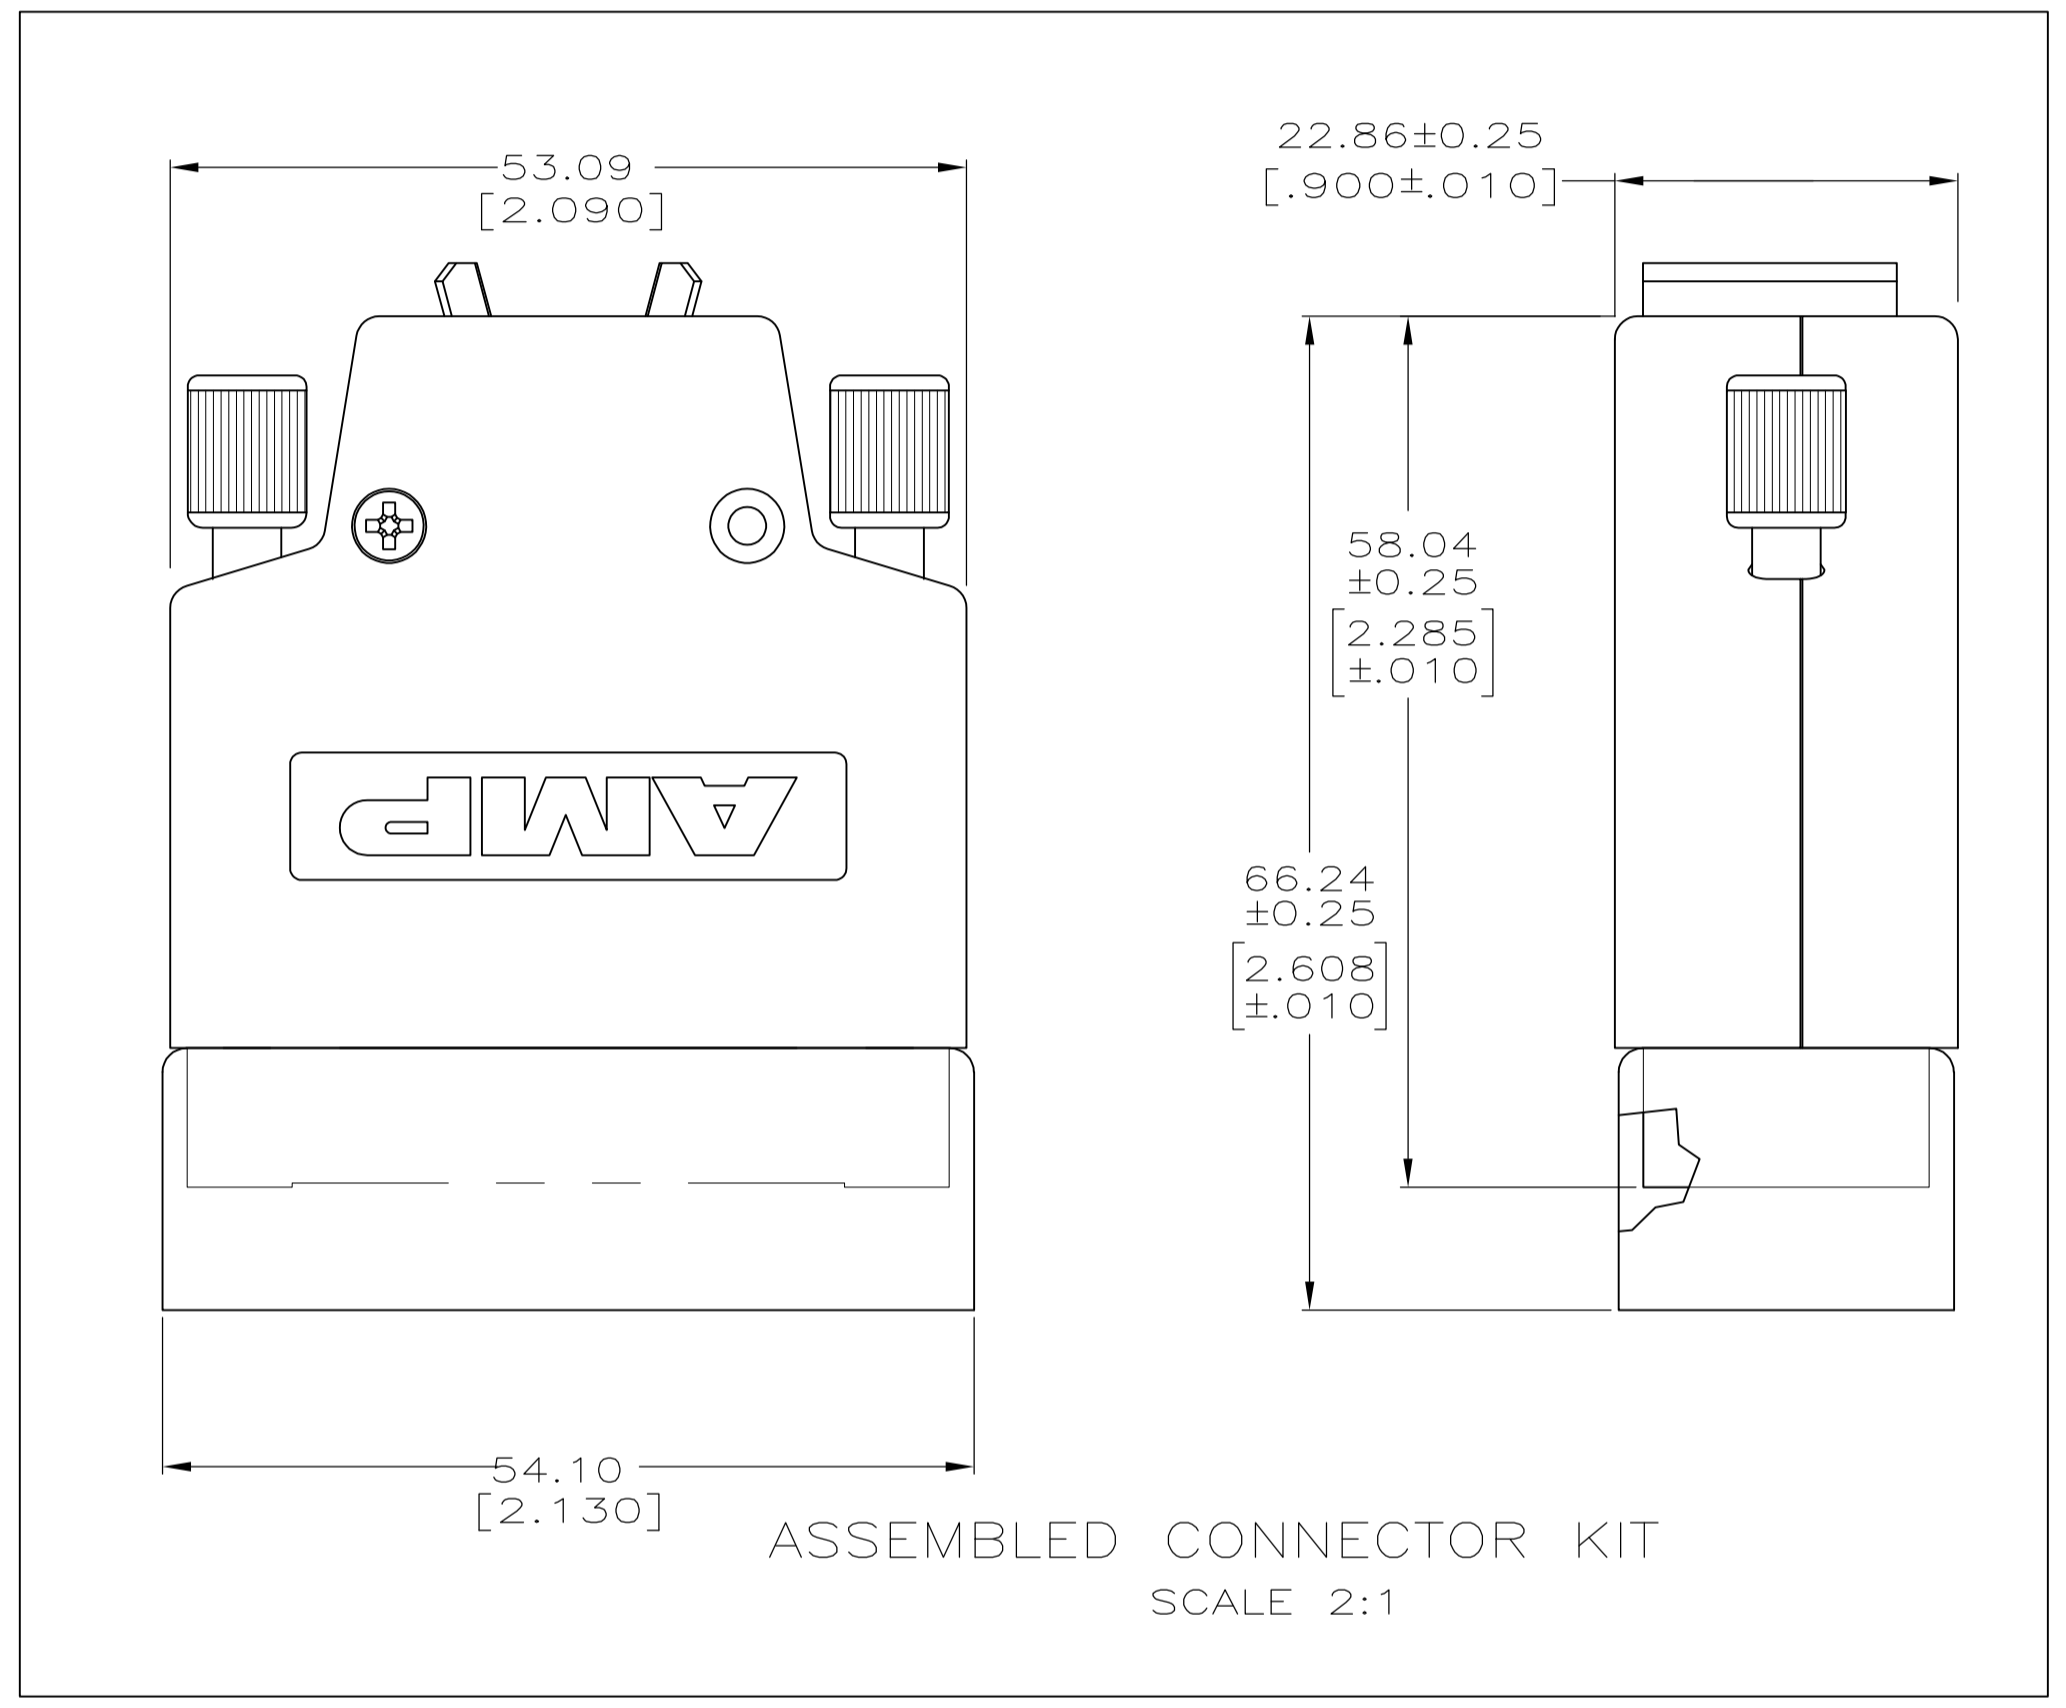

REV	DESCRIPTION	DATE	BY	CHKD	APVD
3	▲ OBSOLETE				
4	▲ OBSOLETE				
1	▲ OBSOLETE				
2	▲ OBSOLETE				
3	▲ OBSOLETE				
4	▲ OBSOLETE				
5	▲ OBSOLETE				
6	▲ OBSOLETE				
7	▲ OBSOLETE				
8	▲ OBSOLETE				
9	▲ OBSOLETE				
10	▲ OBSOLETE				
11	▲ OBSOLETE				
12	▲ OBSOLETE				
13	▲ OBSOLETE				
14	▲ OBSOLETE				
15	▲ OBSOLETE				
16	▲ OBSOLETE				
17	▲ OBSOLETE				
18	▲ OBSOLETE				
19	▲ OBSOLETE				
20	▲ OBSOLETE				
21	▲ OBSOLETE				
22	▲ OBSOLETE				
23	▲ OBSOLETE				
24	▲ OBSOLETE				
25	▲ OBSOLETE				
26	▲ OBSOLETE				
27	▲ OBSOLETE				
28	▲ OBSOLETE				
29	▲ OBSOLETE				
30	▲ OBSOLETE				
31	▲ OBSOLETE				
32	▲ OBSOLETE				
33	▲ OBSOLETE				
34	▲ OBSOLETE				
35	▲ OBSOLETE				
36	▲ OBSOLETE				
37	▲ OBSOLETE				
38	▲ OBSOLETE				
39	▲ OBSOLETE				
40	▲ OBSOLETE				
41	▲ OBSOLETE				
42	▲ OBSOLETE				
43	▲ OBSOLETE				
44	▲ OBSOLETE				
45	▲ OBSOLETE				
46	▲ OBSOLETE				
47	▲ OBSOLETE				
48	▲ OBSOLETE				
49	▲ OBSOLETE				
50	▲ OBSOLETE				
51	▲ OBSOLETE				
52	▲ OBSOLETE				
53	▲ OBSOLETE				
54	▲ OBSOLETE				
55	▲ OBSOLETE				
56	▲ OBSOLETE				
57	▲ OBSOLETE				
58	▲ OBSOLETE				
59	▲ OBSOLETE				
60	▲ OBSOLETE				
61	▲ OBSOLETE				
62	▲ OBSOLETE				
63	▲ OBSOLETE				
64	▲ OBSOLETE				
65	▲ OBSOLETE				
66	▲ OBSOLETE				
67	▲ OBSOLETE				
68	▲ OBSOLETE				
69	▲ OBSOLETE				
70	▲ OBSOLETE				
71	▲ OBSOLETE				
72	▲ OBSOLETE				
73	▲ OBSOLETE				
74	▲ OBSOLETE				
75	▲ OBSOLETE				
76	▲ OBSOLETE				
77	▲ OBSOLETE				
78	▲ OBSOLETE				
79	▲ OBSOLETE				
80	▲ OBSOLETE				
81	▲ OBSOLETE				
82	▲ OBSOLETE				
83	▲ OBSOLETE				
84	▲ OBSOLETE				
85	▲ OBSOLETE				
86	▲ OBSOLETE				
87	▲ OBSOLETE				
88	▲ OBSOLETE				
89	▲ OBSOLETE				
90	▲ OBSOLETE				
91	▲ OBSOLETE				
92	▲ OBSOLETE				
93	▲ OBSOLETE				
94	▲ OBSOLETE				
95	▲ OBSOLETE				
96	▲ OBSOLETE				
97	▲ OBSOLETE				
98	▲ OBSOLETE				
99	▲ OBSOLETE				
100	▲ OBSOLETE				

THIS DRAWING IS A CONTROLLED DOCUMENT.

DIMENSIONS: mm [INCHES]	TOLERANCES UNLESS OTHERWISE SPECIFIED: 0 PLC ± - 1 PLC ± - 2 PLC ± 0.13[.005] 3 PLC ± - 4 PLC ± - ANGLES ± -	FINISH SEE CALLOUTS	WEIGHT	RESTRICTED TO
MATERIAL SEE CALLOUTS	FINISH SEE CALLOUTS	WEIGHT	RESTRICTED TO	

W.G.LENKER 6-21-91
R STONE 6-27-91
A BOULLIANNE 6-28-91

TE Connectivity

CONNECTOR KIT, UNASSEMBLED,
34 POSITION, M SERIES

SIZE: A1 00779 C=213684
SCALE: 3:1 SHEET: 1 OF 1 REV: J2