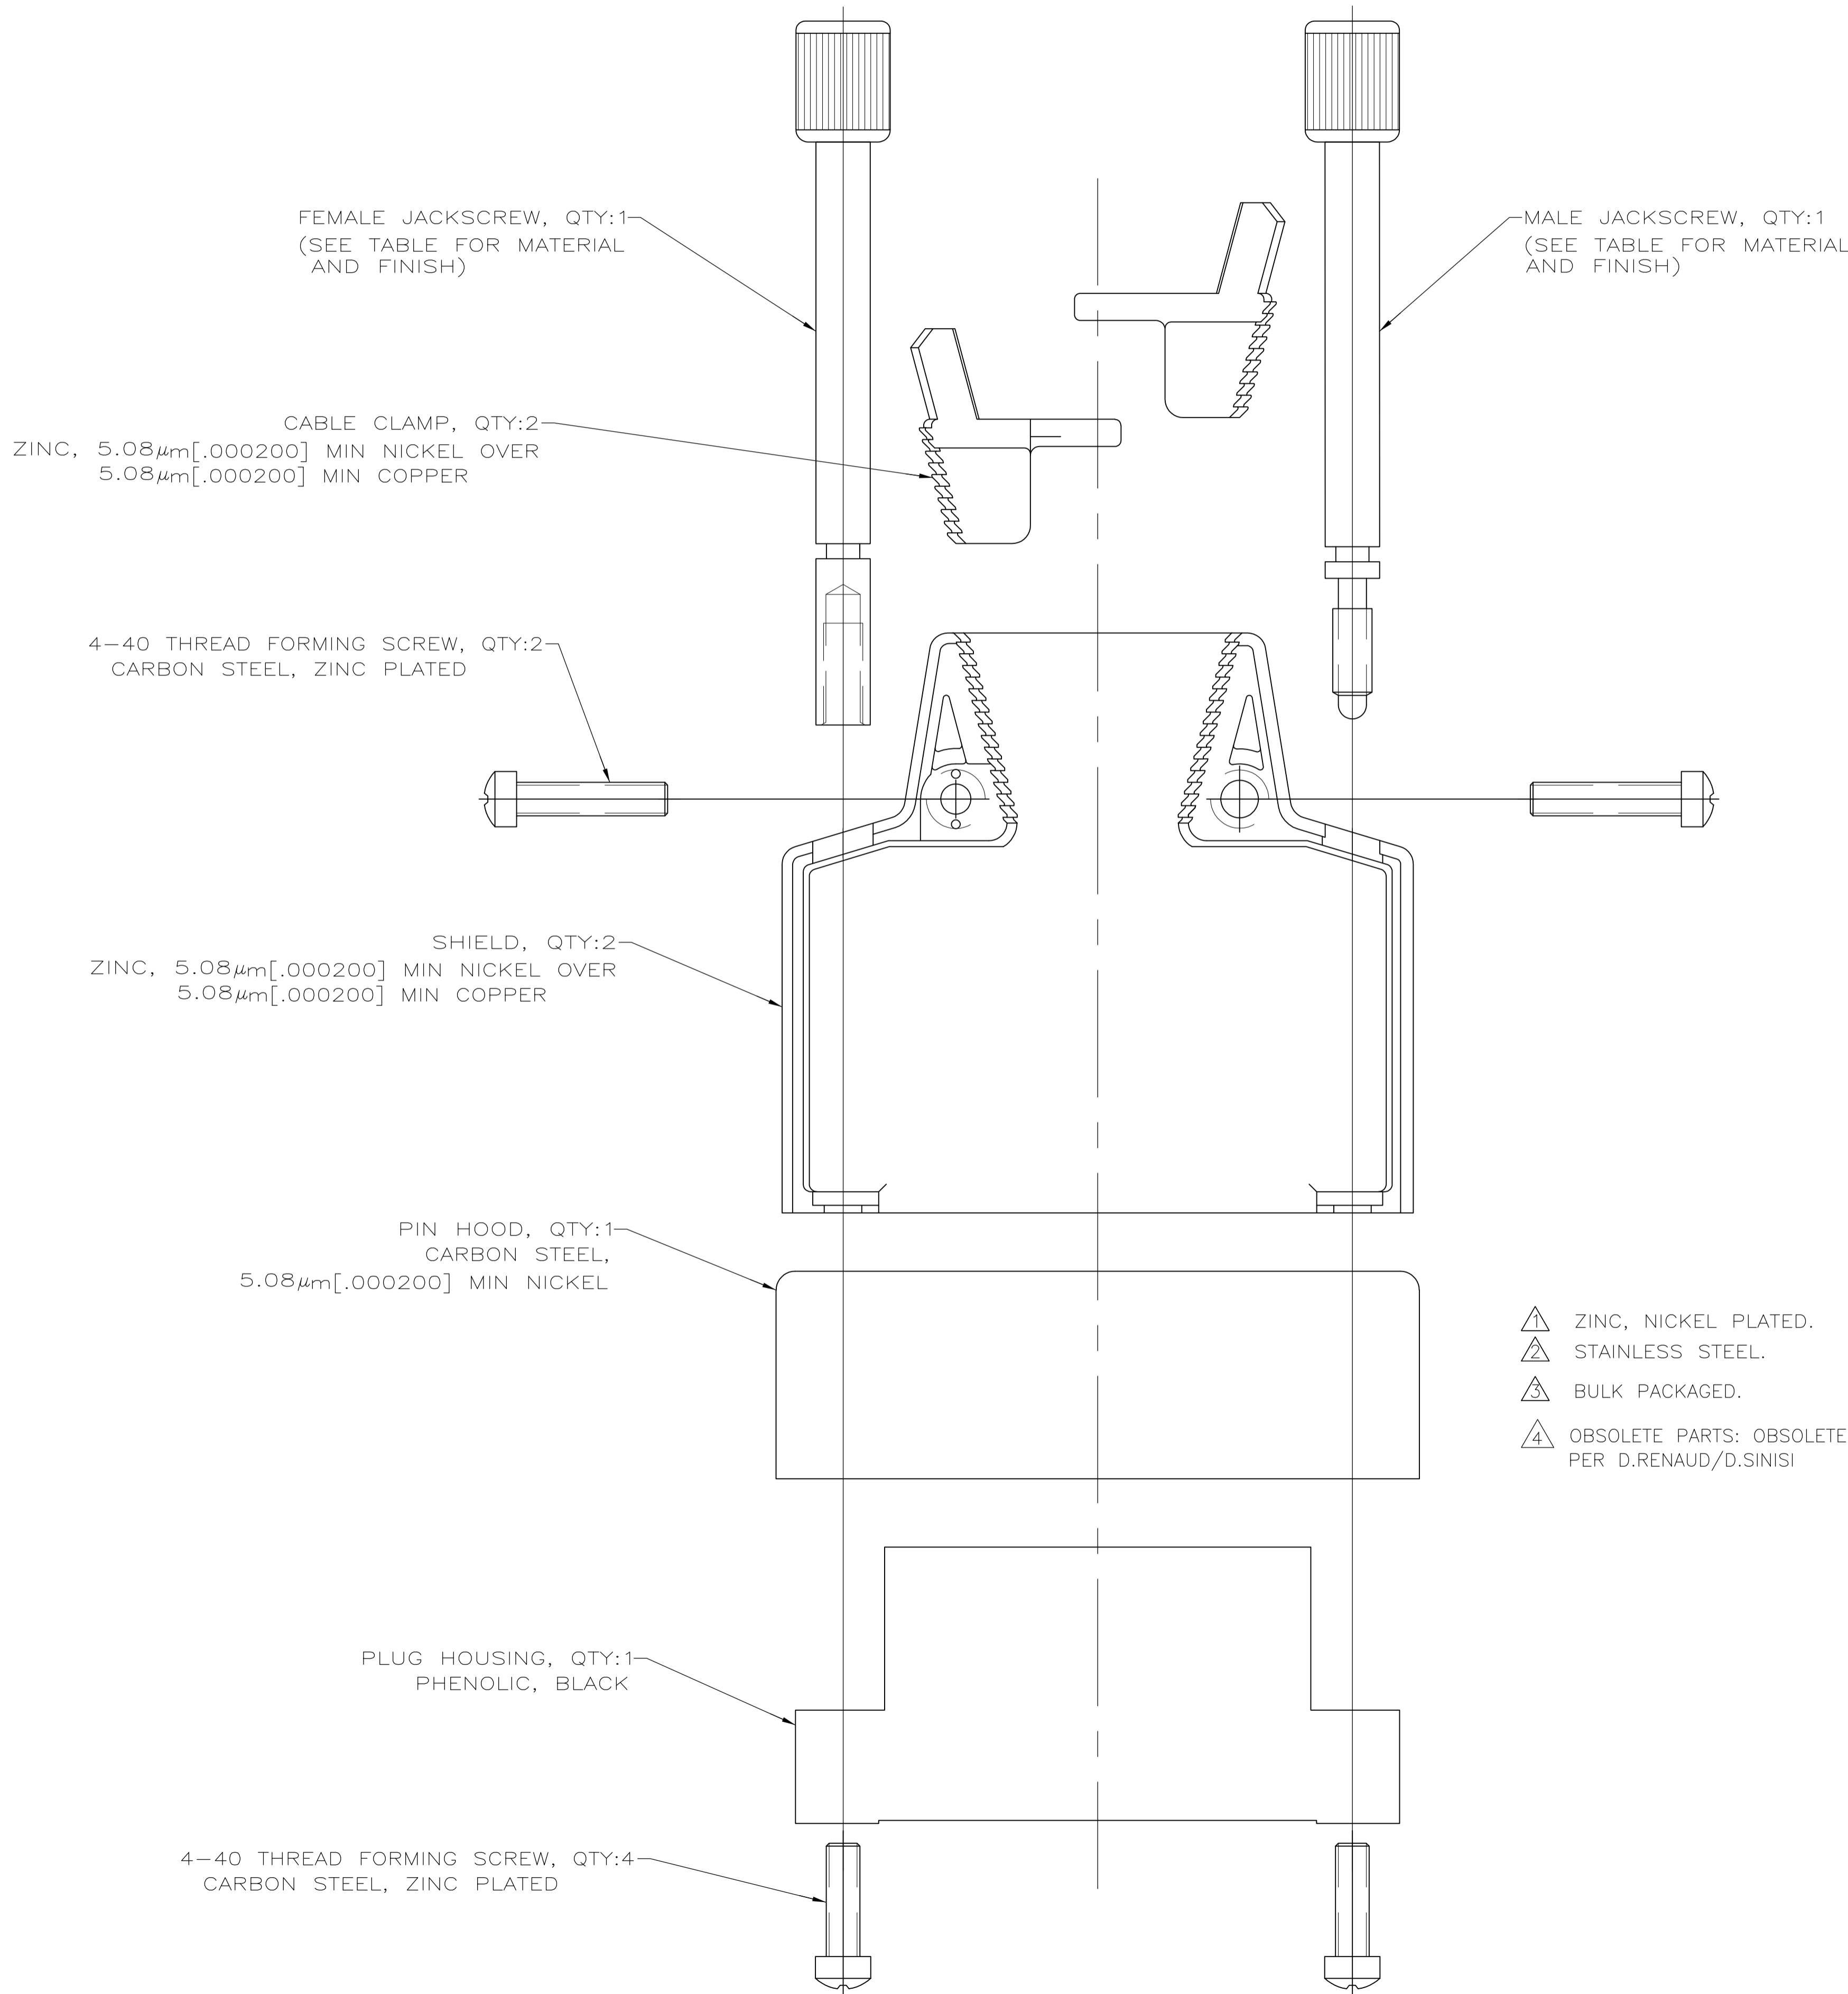

REVISIONS					
P	LTR	DESCRIPTION	DATE	DN	APVD
J2	REVISED PER	ECO-16-004000	28SEP2016	NK	MZ

- ▲ ZINC, NICKEL PLATED.
- ▲ STAINLESS STEEL.
- ▲ BULK PACKAGED.
- ▲ OBSOLETE PARTS: OBSOLETE CIS STREAMLINING PER D.RENAUD/D.SINISI

THIS DRAWING IS A CONTROLLED DOCUMENT.

DIMENSIONS: mm [INCHES]	TOLERANCES UNLESS OTHERWISE SPECIFIED: 0 PLC ± - 1 PLC ± - 2 PLC ± 0.13[.005] 3 PLC ± - 4 PLC ± - ANGLES ± -	FINISH SEE CALLOUTS	WEIGHT	RESTRICTED TO
MATERIAL SEE CALLOUTS	FINISH SEE CALLOUTS	WEIGHT	RESTRICTED TO	