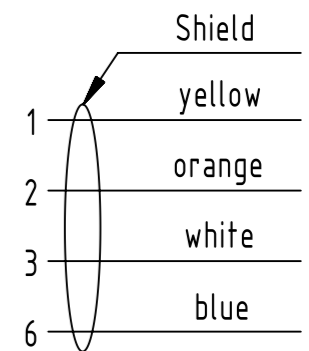

Loading-Plan