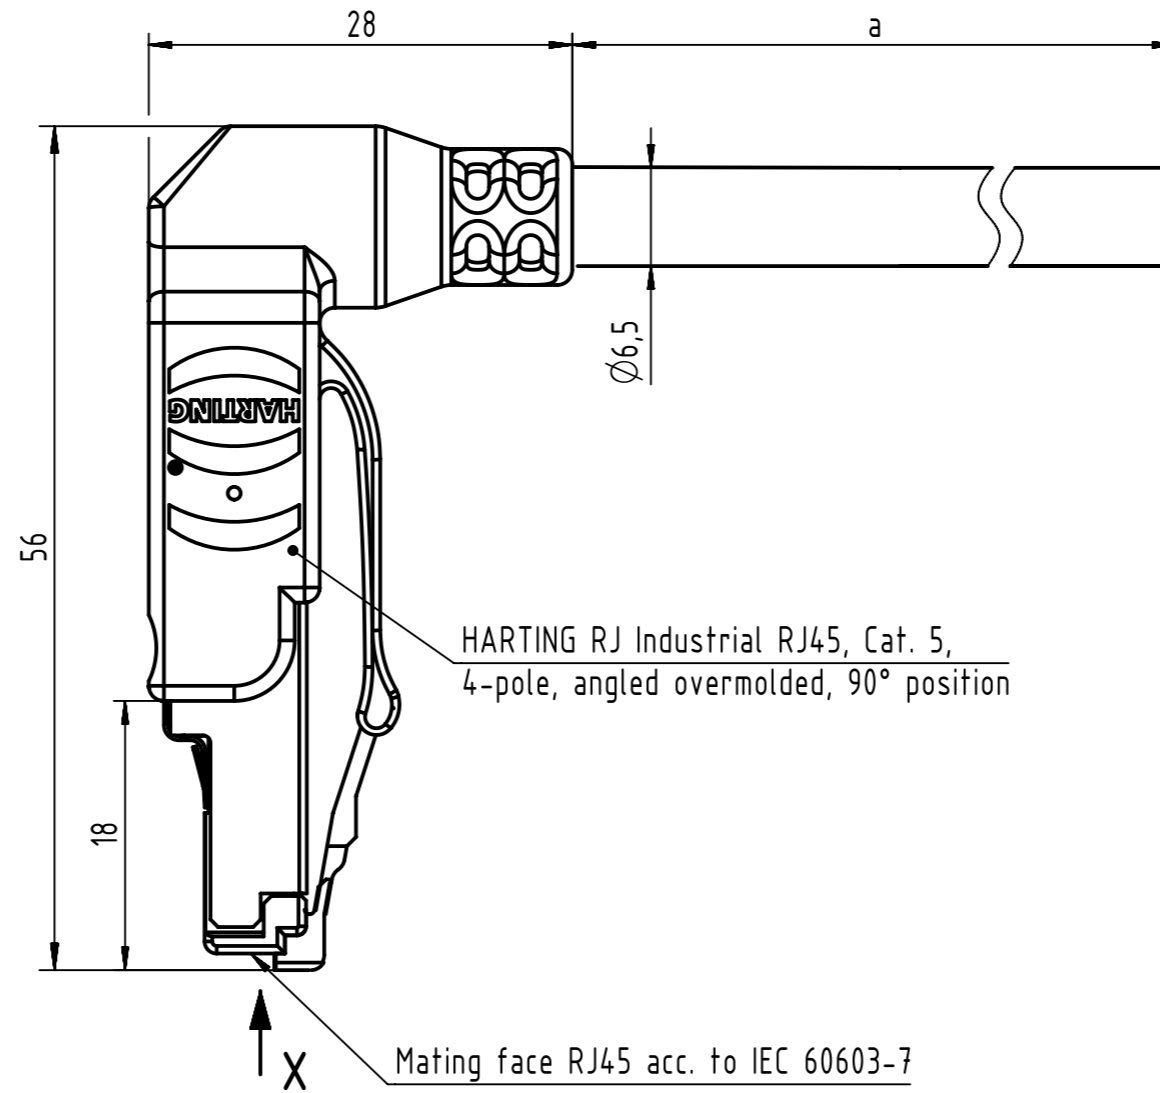

Connector Location A

Connector Location B

X
male

Loading-Plan

- Protection level: IP20
- Temperature range: -40°C ... +70°C

	All rights reserved Department HCS - RO		Created by STOCHECIC Stocheci		Inspected by COSTEA Costea		Standardisation MUNTEANV Muntean		Date 2018-05-17		State Final Release	
	HARTING Customised Solutions D-32339 Espelkamp		Title RJ Industrial Cable Assembly				Doc-Key / ECM-Nr. 100155463/UGD/013/C 500000135295		Rev. C		Page 1/2	

All Dimensions in mm
Original Size DIN A3

Scale
1:1

Free size tol.

Ref.

Sub.

All rights reserved

Department HCS - RO

Created by
STOCHECIC
Stocheci