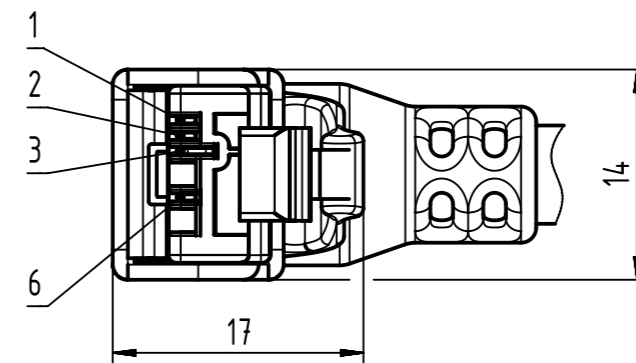

Connector Location A

Connector Location B

X
male

Loading-Plan

- Protection level: IP20
- Temperature range: -40°C ... +70°C

	All rights reserved Department HCS - RO		Created by STOCHECIC Stocheci		Inspected by COSTEA Costea		Standardisation MUNTEANV Muntean		Date 2018-05-17		State Final Release	
	HARTING Customised Solutions D-32339 Espelkamp		Title RJ Industrial Cable Assembly				Doc-Key / ECM-Nr. 100155463/UGD/013/C 500000135295		Rev. C		Page 1/2	

All Dimensions in mm
Original Size DIN A3

Scale
1:1

Free size tol.

Ref.

Sub.

All rights reserved

Department HCS - RO

Created by
STOCHECIC
Stocheci