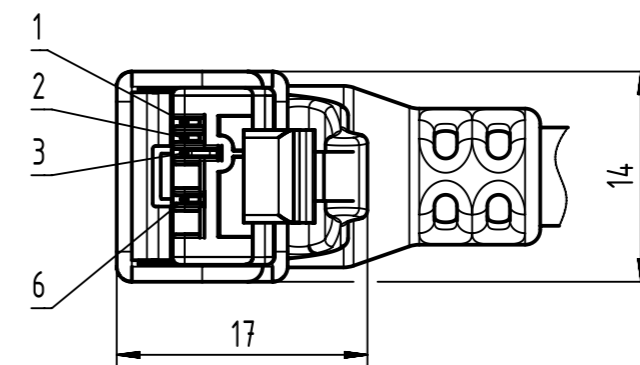

Connector Location A

Connector Location B

X
male

Loading-Plan

- Protection level: IP20
- Temperature range: -40°C ... +70°C

	All rights reserved Department HCS - RO		Created by STOCHECIC Stocheci		Inspected by COSTEA Costea		Standardisation MUNTEANV Muntean		Date 2018-05-17		State Final Release	
	HARTING Customised Solutions D-32339 Espelkamp			Title RJ Industrial Cable Assembly				Doc-Key / ECM-Nr. 100155463/UGD/013/C 500000135295		Rev. C		Page 1/2