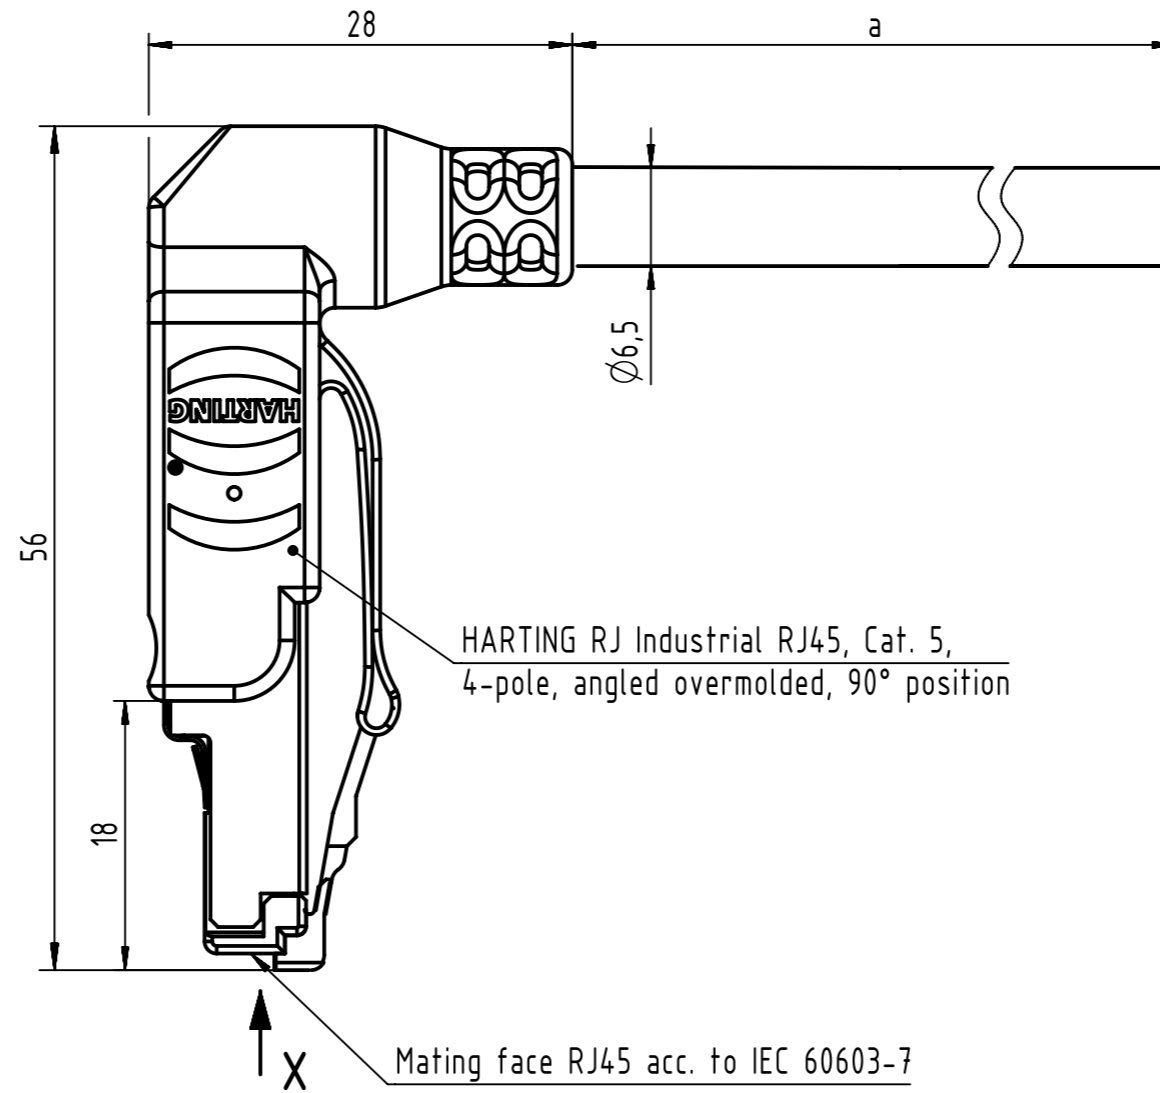

Connector Location A

Connector Location B

X
male

Loading-Plan

- Protection level: IP20
- Temperature range: -40°C ... +70°C

	All rights reserved Department HCS - RO		Created by STOCHECIC Stocheci		Inspected by COSTEA Costea		Standardisation MUNTEANV Muntean		Date 2018-05-17		State Final Release	
	HARTING Customised Solutions D-32339 Espelkamp			Title RJ Industrial Cable Assembly				Doc-Key / ECM-Nr. 100155463/UGD/013/C 500000135295		Rev. C		Page 1/2