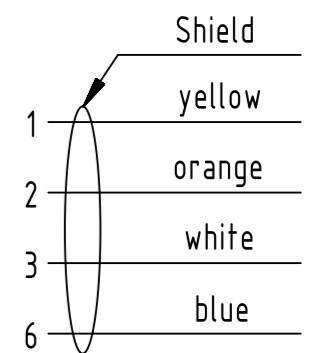

Connector Location A

Connector Location B

X
male

Loading-Plan

- Protection level: IP20
- Temperature range: -40°C ... +70°C

	All rights reserved Department HCS - RO		Created by STOCHECIC Stocheci		Inspected by COSTEA Costea		Standardisation MUNTEANV Muntean		Date 2018-05-17		State Final Release	
	HARTING Customised Solutions D-32339 Espelkamp			Title RJ Industrial Cable Assembly				Doc-Key / ECM-Nr. 100155463/UGD/013/C 500000135295		Rev. C		Page 1/2