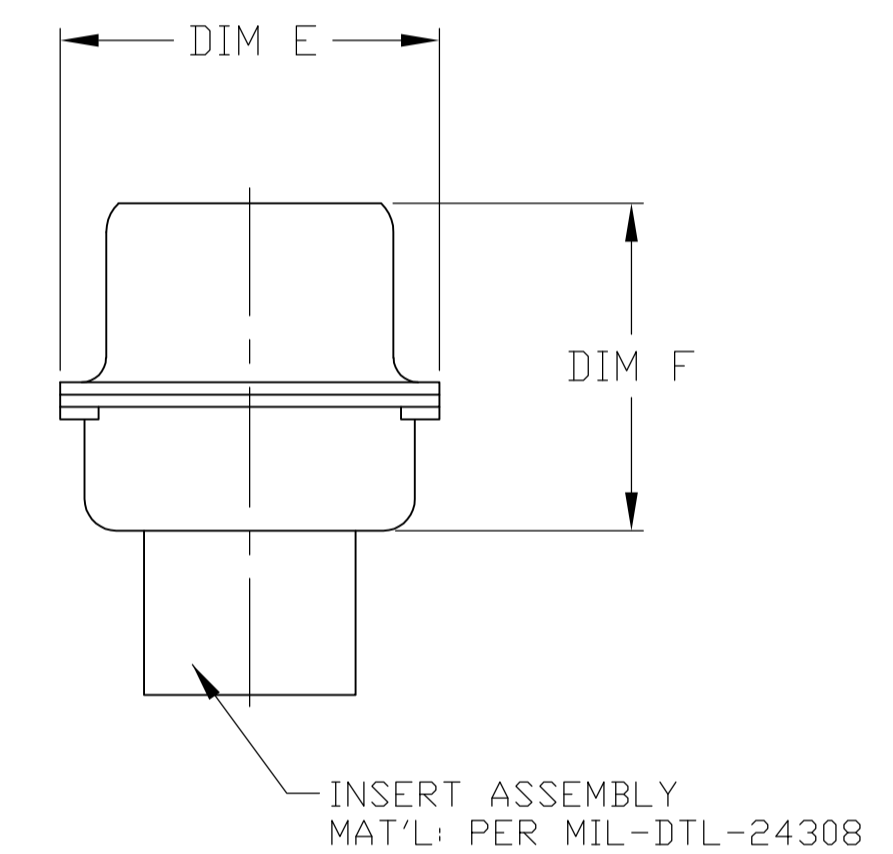

REVISED PER		ECO-15-016062	09NOV15	KG	CD
-------------	--	---------------	---------	----	----

- THE CONNECTOR DESCRIBED IN THIS DOCUMENT WILL MATE WITH ANY PLUG CONNECTOR WITH THE SAME INSERT ARRANGEMENT.
- MARKED WITH .047-.062 [1.19-1.57] HIGH CHARACTERS. FAR SIDE REFERS TO THE WIDE SIDE OF THE KEYSTONE. NEAR SIDE REFERS TO THE NARROW SIDE OF THE KEYSTONE. WHEN SPACE IS LIMITED MARKING CAN BE SPLIT BETWEEN FRONT AND REAR SHELL.
- UL/CSA DESIGNATION STAMPED IN THIS AREA.
- CONNECTOR ASSEMBLY WITHOUT CONTACTS, MFG'S P/N 205090-1. MUST BE ORDERED SEPARATELY.
- CONNECTOR ASSEMBLY SUPPLIED WITH CONTACTS, MFG'S P/N 205090-1. PACKAGED IN A SEPARATE CONTAINER. QTY = NO. OF POSN. (SEE TABLE).