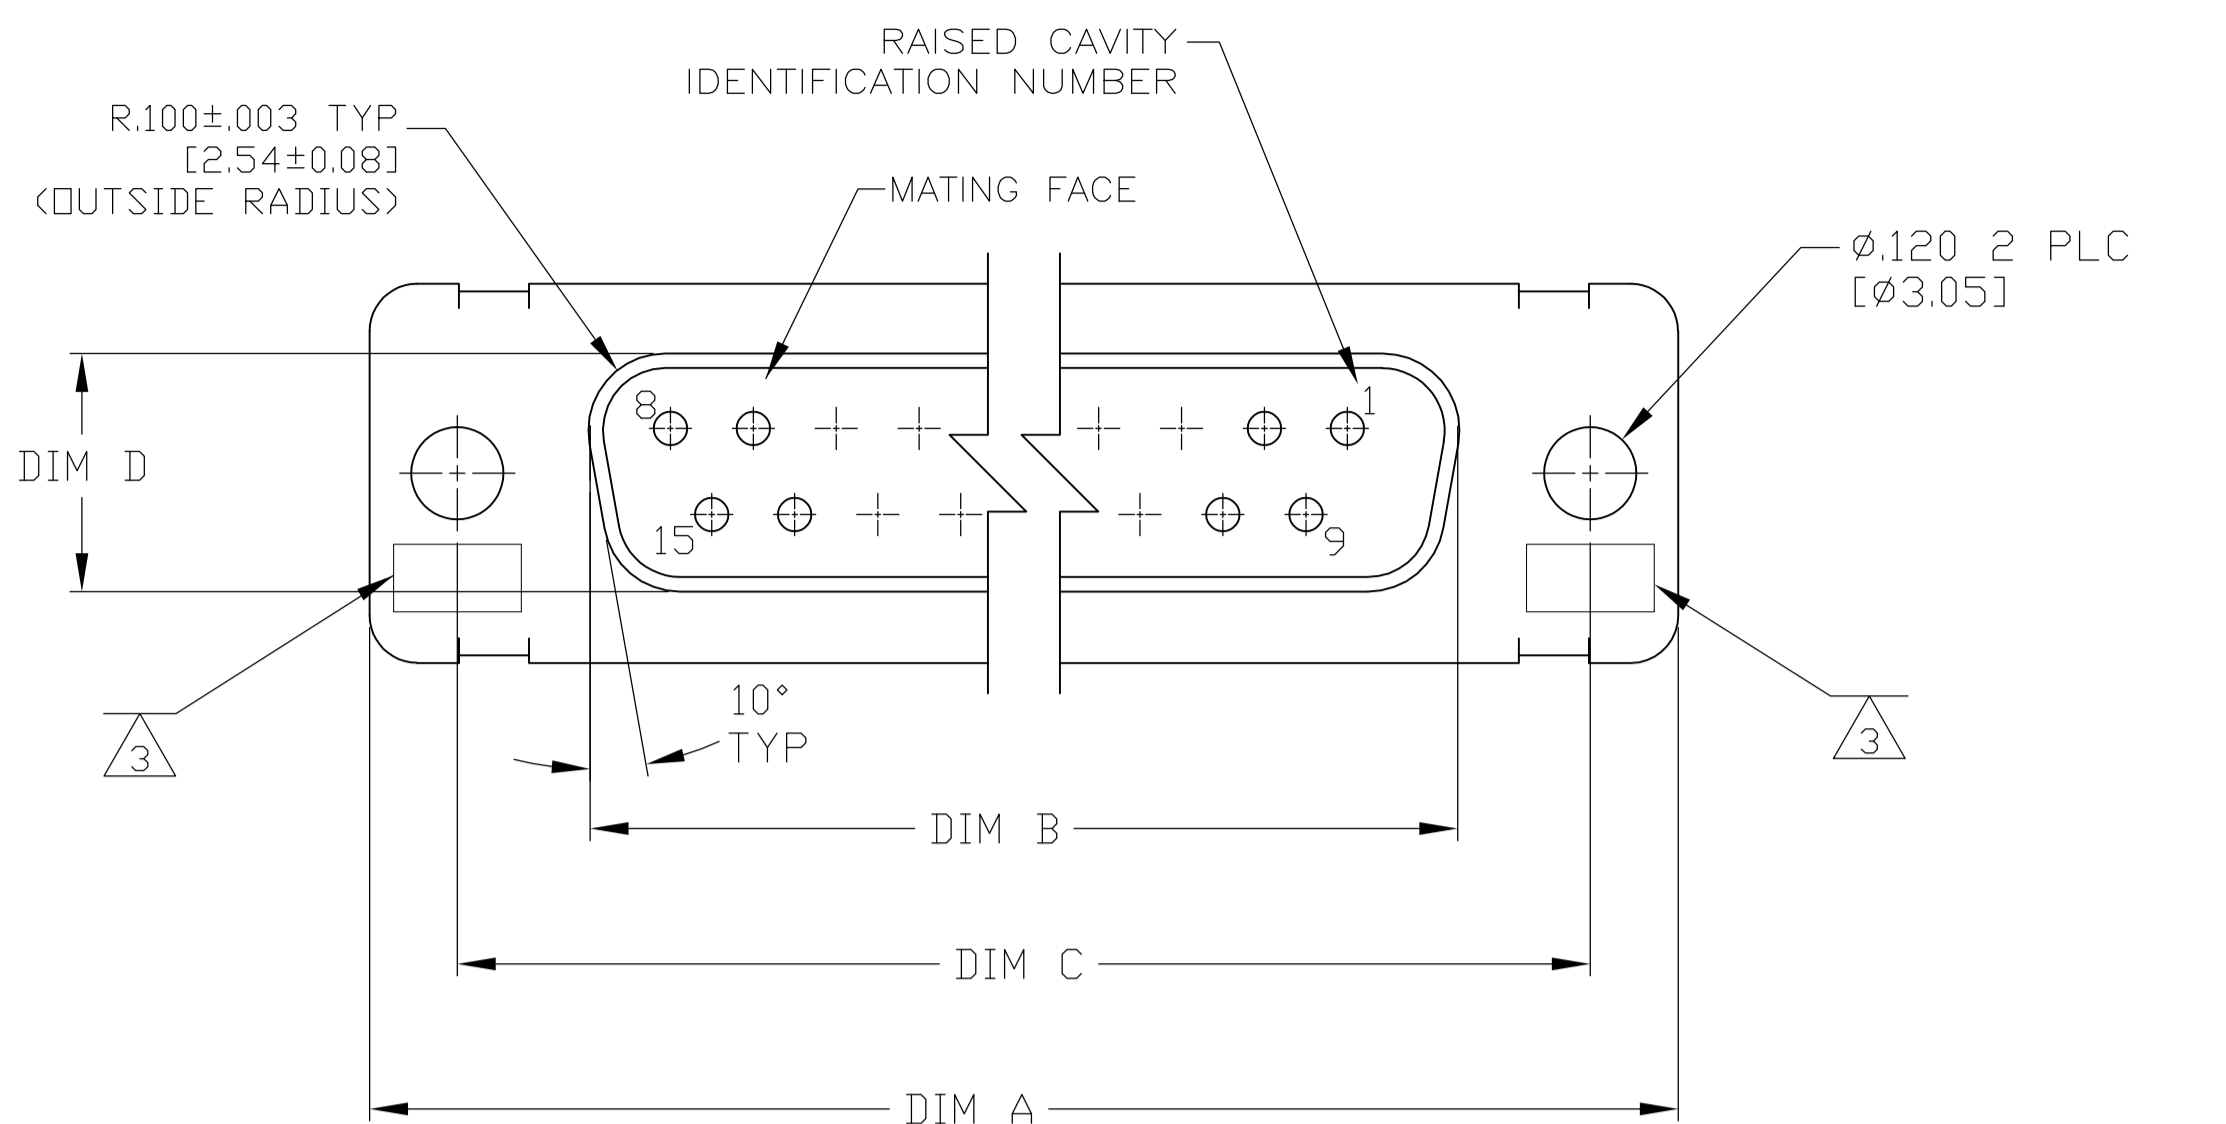

REVISED PER		ECO-15-016062	09NOV15	KG	CD
-------------	--	---------------	---------	----	----

- THE CONNECTOR DESCRIBED IN THIS DOCUMENT WILL MATE WITH ANY PLUG CONNECTOR WITH THE SAME INSERT ARRANGEMENT.
- MARKED WITH .047-.062 [1.19-1.57] HIGH CHARACTERS. FAR SIDE REFERS TO THE WIDE SIDE OF THE KEYSTONE. NEAR SIDE REFERS TO THE NARROW SIDE OF THE KEYSTONE. WHEN SPACE IS LIMITED MARKING CAN BE SPLIT BETWEEN FRONT AND REAR SHELL.
- UL/CSA DESIGNATION STAMPED IN THIS AREA.
- CONNECTOR ASSEMBLY WITHOUT CONTACTS, MFG'S P/N 205090-1. MUST BE ORDERED SEPARATELY.
- CONNECTOR ASSEMBLY SUPPLIED WITH CONTACTS, MFG'S P/N 205090-1. PACKAGED IN A SEPARATE CONTAINER. QTY = NO. OF POSN. (SEE TABLE).