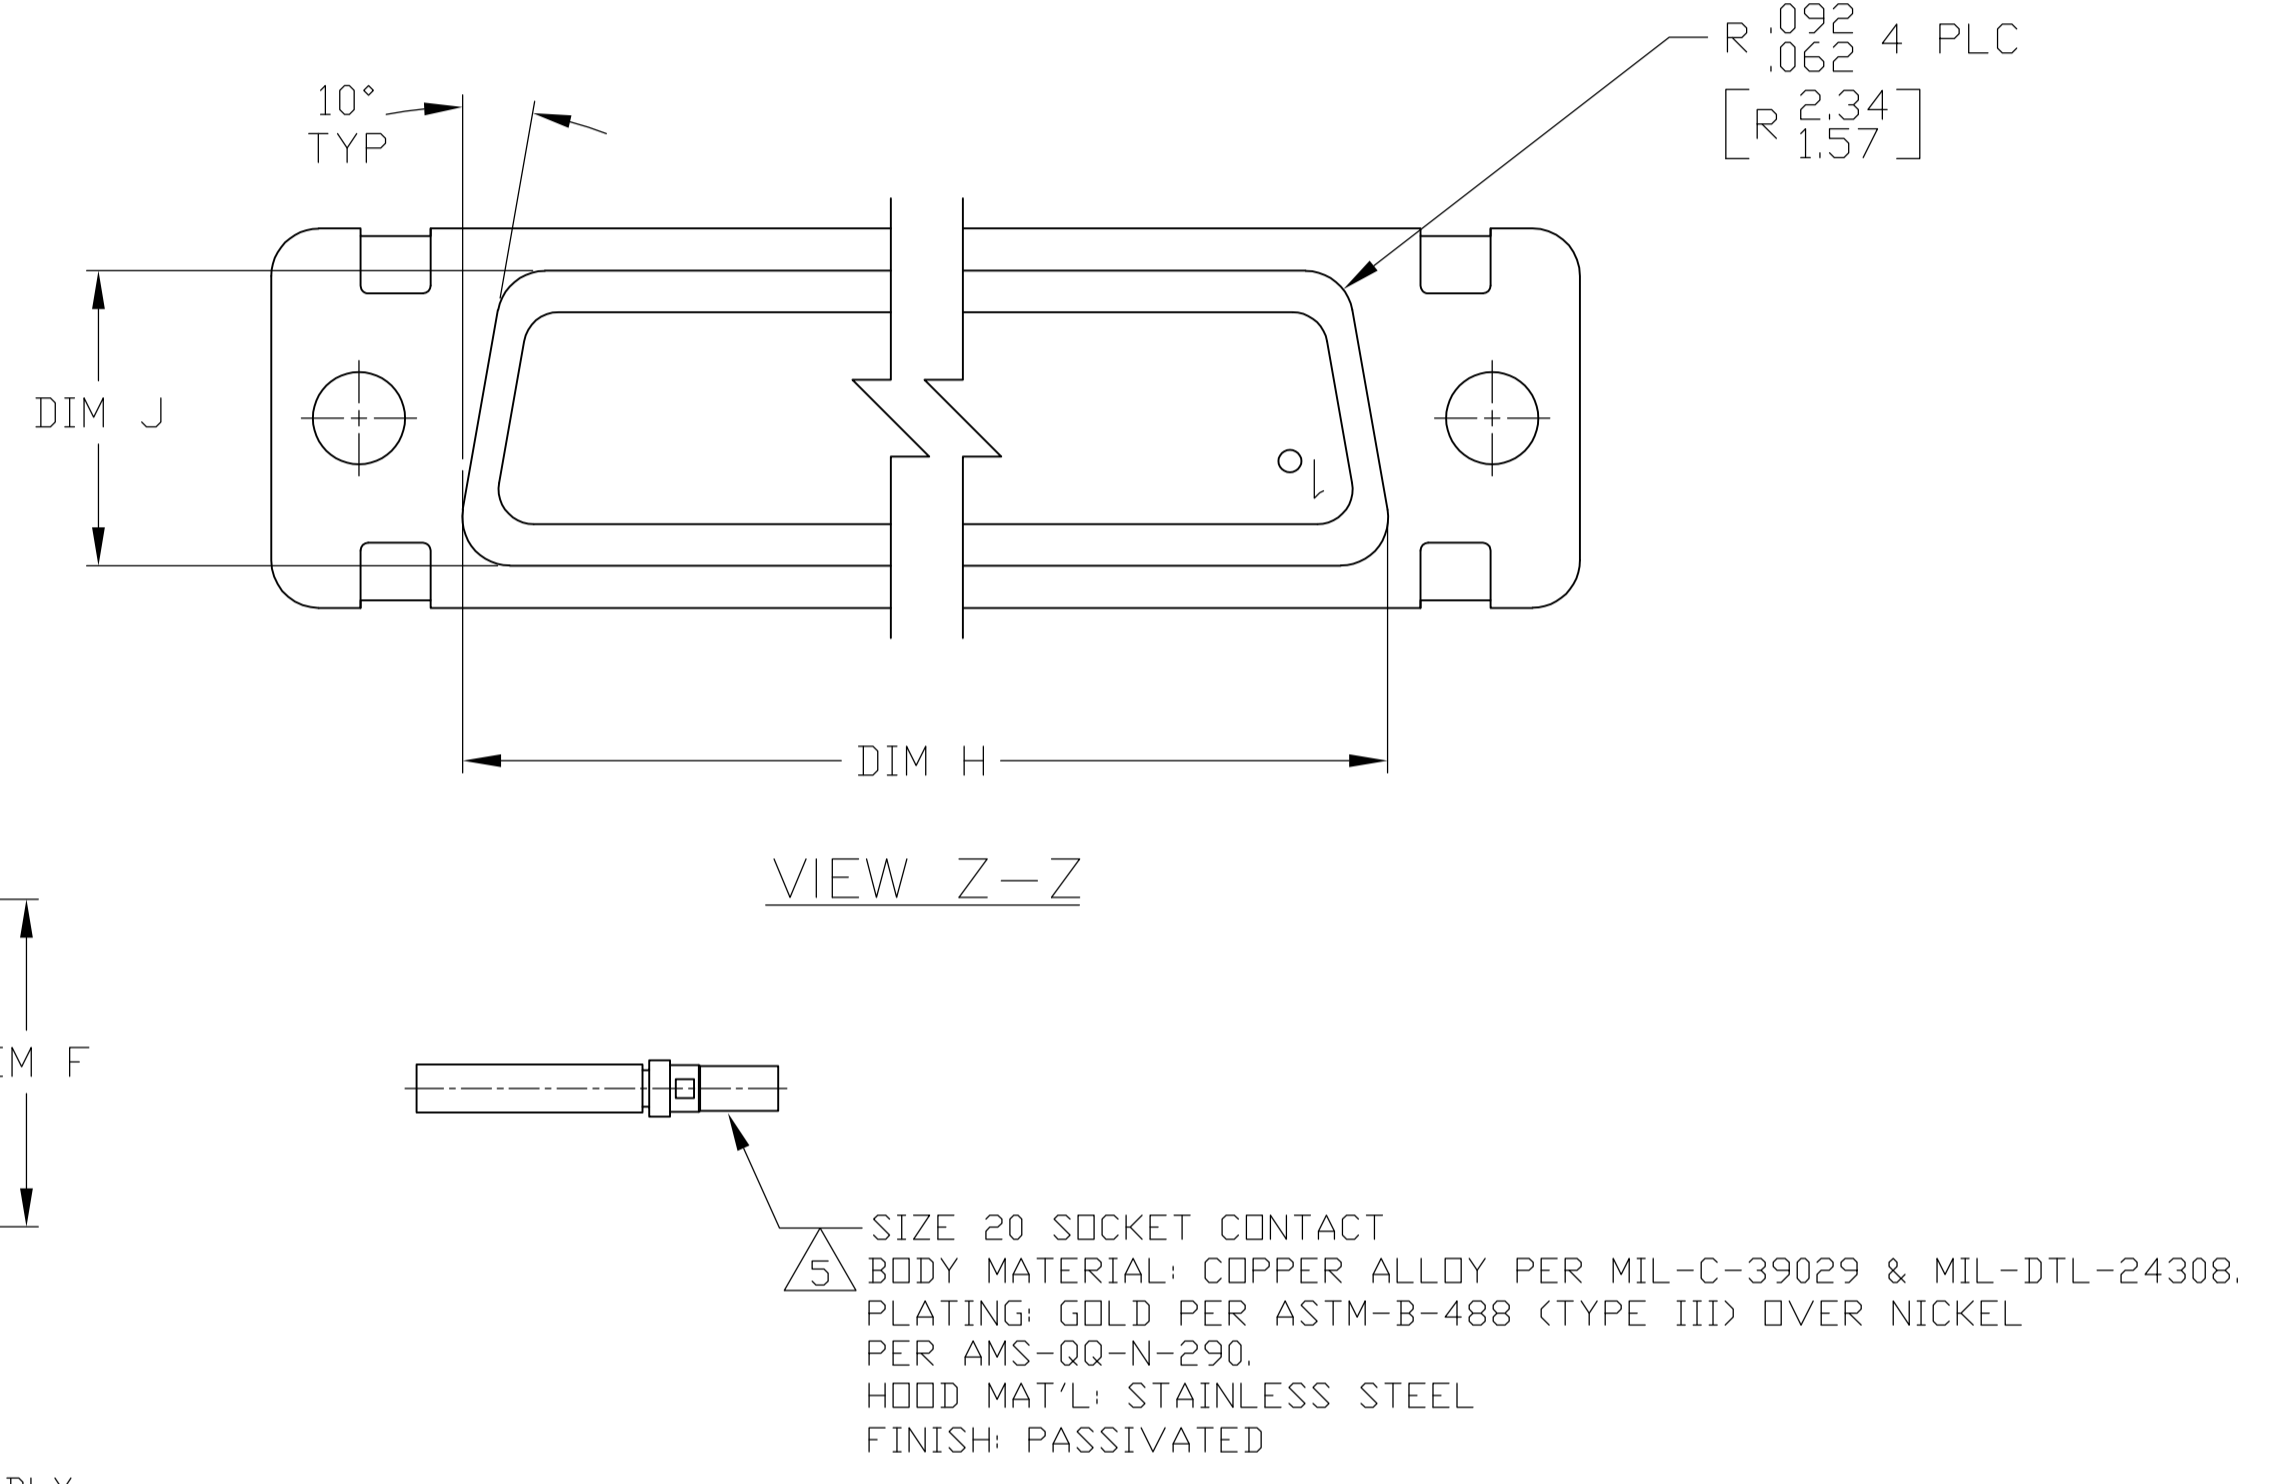

REVISED PER		ECO-15-016062	09NOV15	KG	CD
-------------	--	---------------	---------	----	----

- THE CONNECTOR DESCRIBED IN THIS DOCUMENT WILL MATE WITH ANY PLUG CONNECTOR WITH THE SAME INSERT ARRANGEMENT.
- MARKED WITH .047-.062 [1.19-1.57] HIGH CHARACTERS. FAR SIDE REFERS TO THE WIDE SIDE OF THE KEYSTONE. NEAR SIDE REFERS TO THE NARROW SIDE OF THE KEYSTONE. WHEN SPACE IS LIMITED MARKING CAN BE SPLIT BETWEEN FRONT AND REAR SHELL.
- UL/CSA DESIGNATION STAMPED IN THIS AREA.
- CONNECTOR ASSEMBLY WITHOUT CONTACTS, MFG'S P/N 205090-1. MUST BE ORDERED SEPARATELY.
- CONNECTOR ASSEMBLY SUPPLIED WITH CONTACTS, MFG'S P/N 205090-1. PACKAGED IN A SEPARATE CONTAINER. QTY = NO. OF POSN. (SEE TABLE).