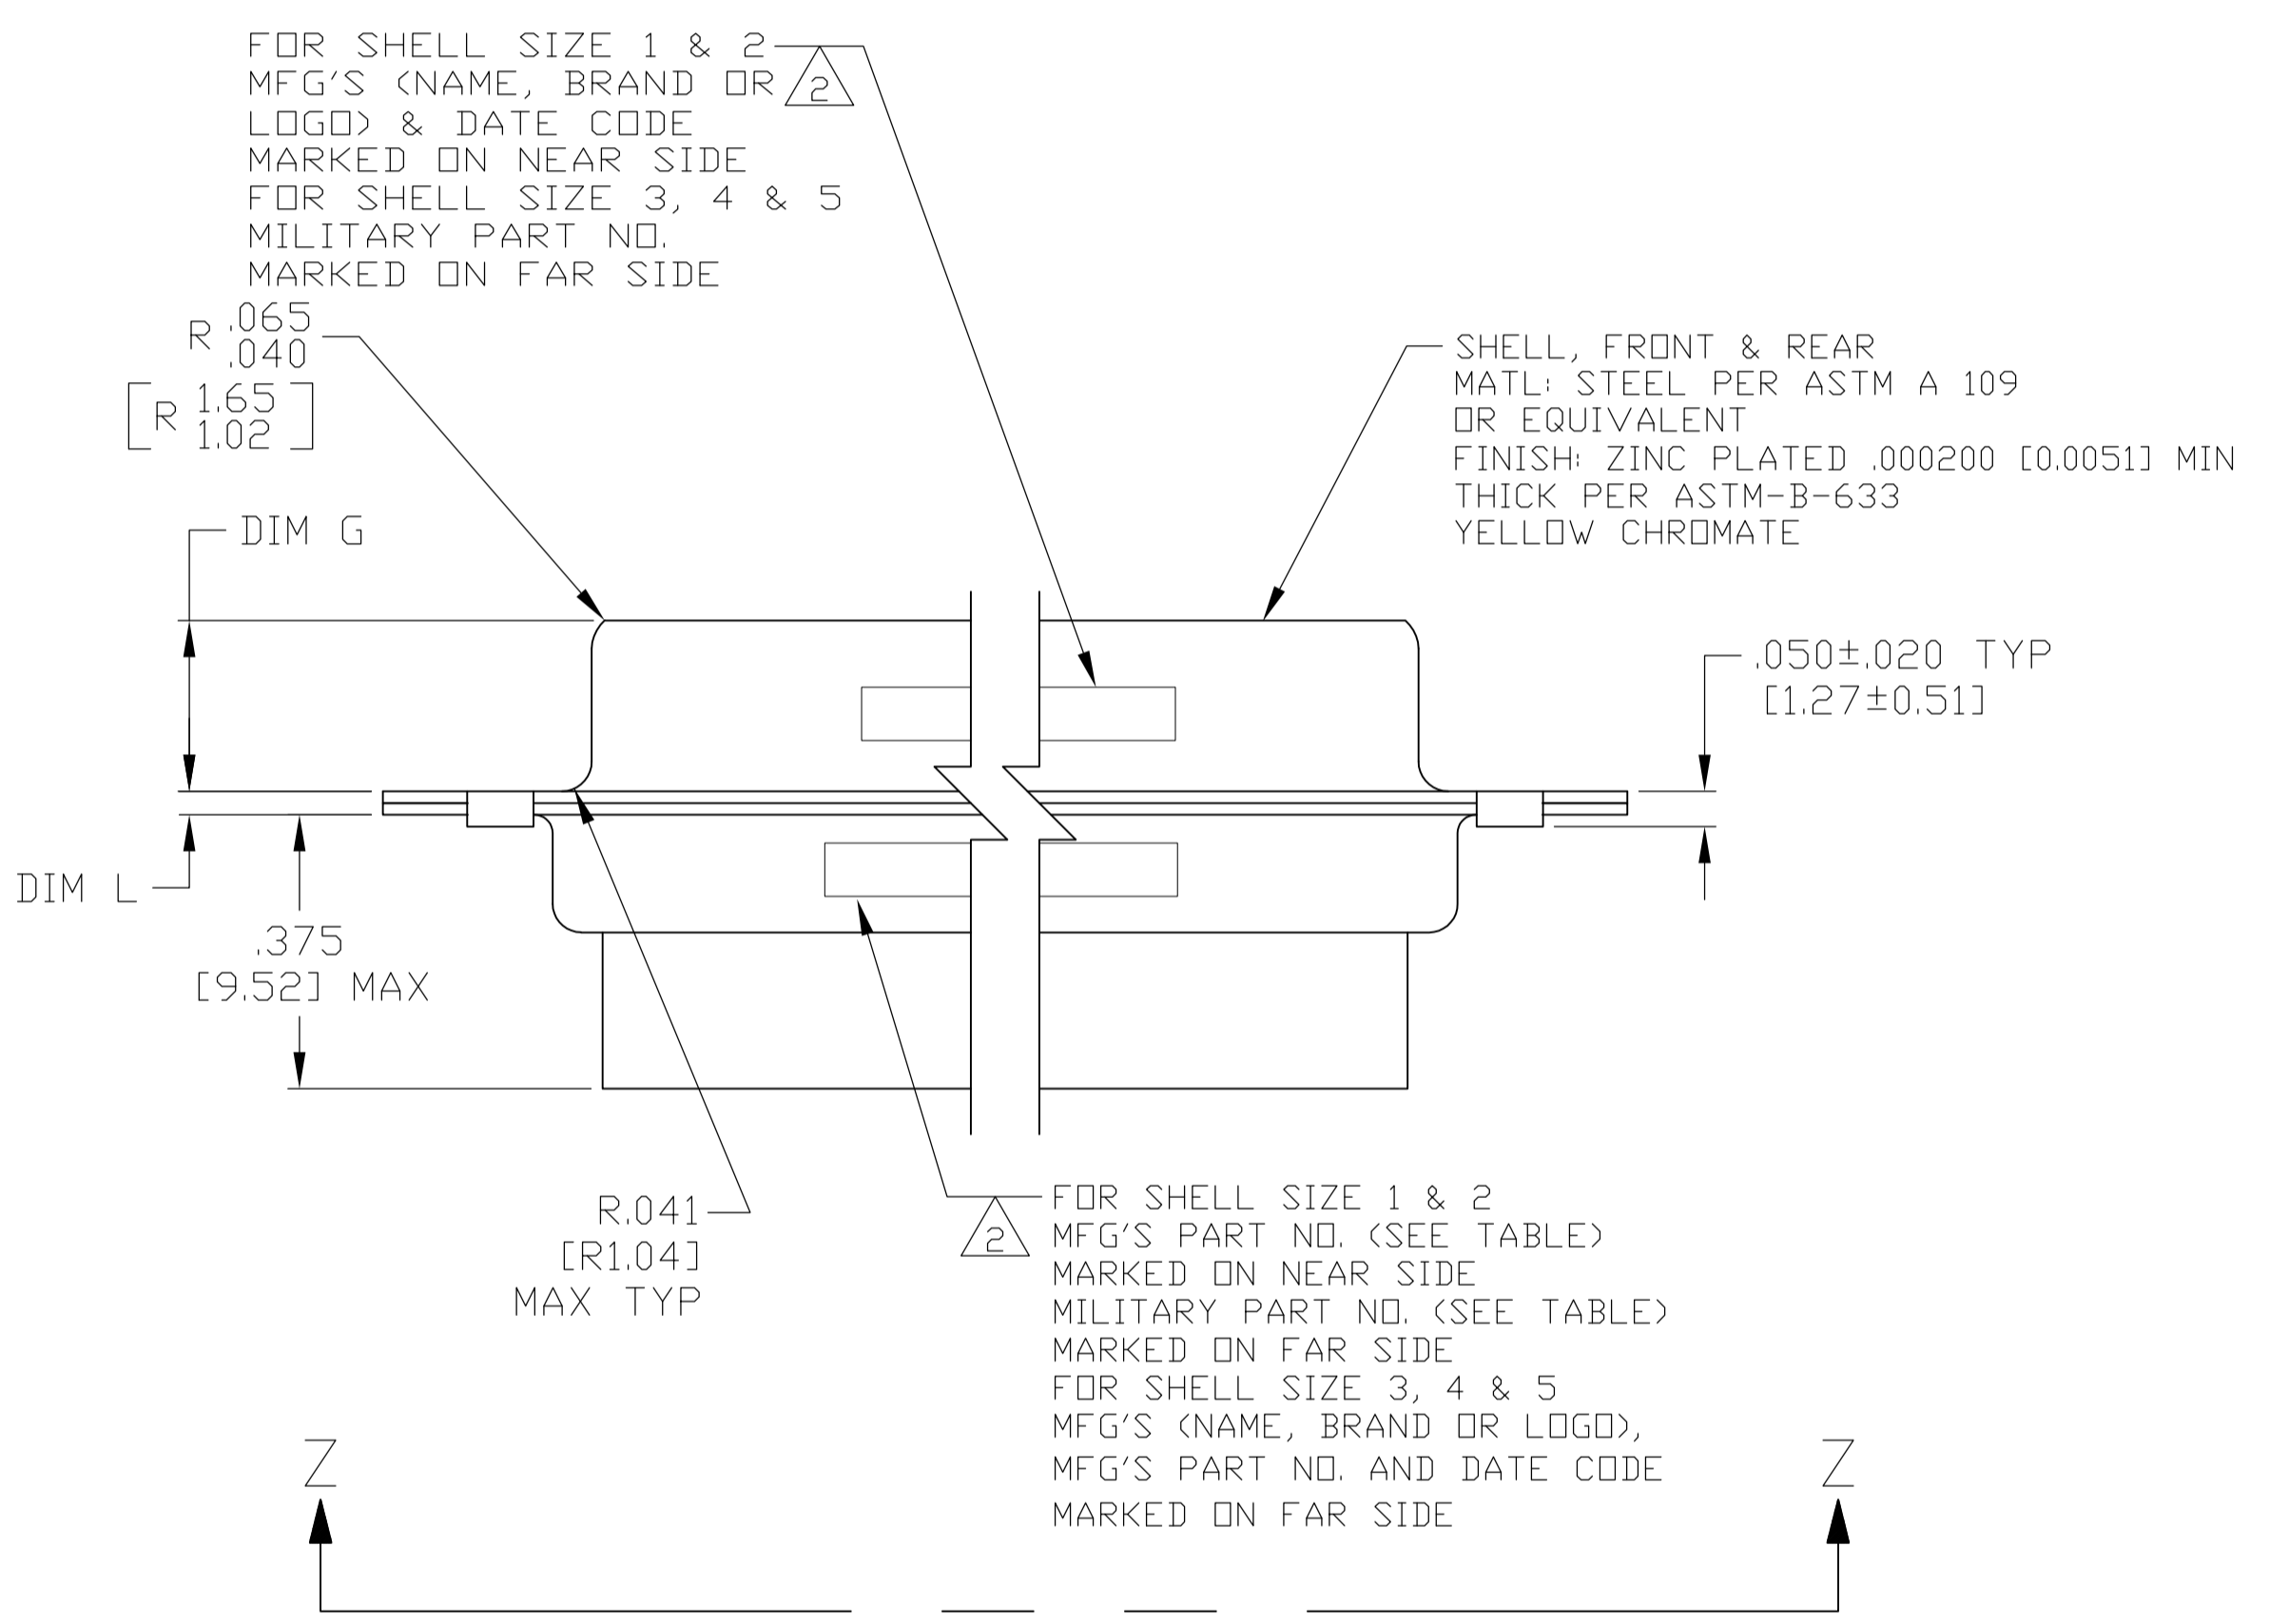

REVISED PER		ECO-15-016062	09NOV15	KG	CD
-------------	--	---------------	---------	----	----

- THE CONNECTOR DESCRIBED IN THIS DOCUMENT WILL MATE WITH ANY PLUG CONNECTOR WITH THE SAME INSERT ARRANGEMENT.
- MARKED WITH .047-.062 [1.19-1.57] HIGH CHARACTERS. FAR SIDE REFERS TO THE WIDE SIDE OF THE KEYSTONE. NEAR SIDE REFERS TO THE NARROW SIDE OF THE KEYSTONE. WHEN SPACE IS LIMITED MARKING CAN BE SPLIT BETWEEN FRONT AND REAR SHELL.
- UL/CSA DESIGNATION STAMPED IN THIS AREA.
- CONNECTOR ASSEMBLY WITHOUT CONTACTS, MFG'S P/N 205090-1. MUST BE ORDERED SEPARATELY.
- CONNECTOR ASSEMBLY SUPPLIED WITH CONTACTS, MFG'S P/N 205090-1. PACKAGED IN A SEPARATE CONTAINER. QTY = NO. OF POSN. (SEE TABLE).