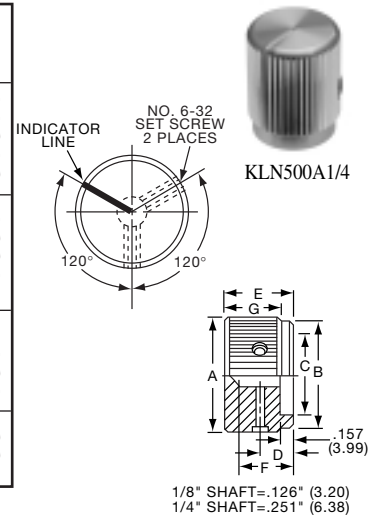

Tyco			Straight Knurl with Top and Side Indicator						
Electronics	Alcoswitch	Color	A	B	C	D	E	F	G
9-1437621-7	KLN500A1/8	Natural	.500(12.7)	0.445(11.3)	.374(9.50)	.281(7.14)	.625(15.9)	.512(13.0)	.527(13.4)
9-1437621-6	KLN500A1/4	Natural	.500(12.7)	0.445(11.3)	.374(9.50)	.281(7.14)	.625(15.9)	.512(13.0)	.527(13.4)
9-1437621-9	KLN500B1/8	Black	.500(12.7)	0.445(11.3)	.374(9.50)	.281(7.14)	.625(15.9)	.512(13.0)	.527(13.4)
9-1437621-8	KLN500B1/4	Black	.500(12.7)	0.445(11.3)	.374(9.50)	.281(7.14)	.625(15.9)	.512(13.0)	.527(13.4)
1437622-1	KLN500S1/4	Smoke	.500(12.7)	0.445(11.3)	.374(9.50)	.281(7.14)	.625(15.9)	.512(13.0)	.527(13.4)
1437622-2	KLN700A1/4	Natural	.740(18.8)	.685(17.4)	.591(15.0)	.281(7.14)	.625(15.9)	.512(13.0)	.527(13.4)
1437622-3	KLN700B1/4	Black	.740(18.8)	.685(17.4)	.591(15.0)	.281(7.14)	.625(15.9)	.512(13.0)	.527(13.4)
1437622-4	KLN700B1/8	Black	.740(18.8)	.685(17.4)	.591(15.0)	.281(7.14)	.625(15.9)	.512(13.0)	.527(13.4)
1437622-5	KLN700S1/4	Smoke	.740(18.8)	.685(17.4)	.591(15.0)	.281(7.14)	.625(15.9)	.512(13.0)	.527(13.4)
1437622-6	KLN900A1/4	Natural	.937(23.8)	.882(22.4)	0.709(18.0)	.281(7.14)	.625(15.9)	.512(13.0)	.527(13.4)
1437622-7	KLN900B1/4	Black	.937(23.8)	.882(22.4)	0.709(18.0)	.281(7.14)	.625(15.9)	.512(13.0)	.527(13.4)
1437622-8	KLN900S1/4	Smoke	.937(23.8)	.882(22.4)	0.709(18.0)	.281(7.14)	.625(15.9)	.512(13.0)	.527(13.4)
9-1437621-4	KLN1250A1/4	Natural	1.252(31.80)	1.195(30.35)	.984(25.0)	.281(7.14)	.625(15.9)	.512(13.0)	.527(13.4)
9-1437621-5	KLN1250B1/4	Black	1.252(31.80)	1.195(30.35)	.984(25.0)	.281(7.14)	.625(15.9)	.512(13.0)	.527(13.4)