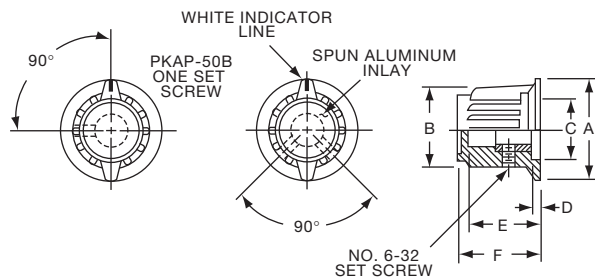

PKA SERIES

PKA50B1/4

PKA90B1/4

Tyco Electronics Alcoswitch		Ribbed with Line Indicator on Skirt					
		A	B	C	D	E	F
1-1437624-1	PKA50B1/8	.795(20.2)	.580(14.7)	.540(13.7)	.080(2.03)	.450(11.4)	.590(15.0)
1-1437624-0	PKA50B1/4	.795(20.2)	.580(14.7)	.540(13.7)	.080(2.03)	.450(11.4)	.590(15.0)
1-1437624-4	PKA55B1/8	.780(19.8)	.580(14.7)	.475(12.1)	.135(3.43)	.585(14.9)	.675(17.2)
1-1437624-3	PKA55B1/4	.780(19.8)	.580(14.7)	.475(12.1)	.135(3.43)	.585(14.9)	.675(17.2)
1-1437624-5	PKA70B1/4	.980(24.9)	.740(18.8)	.680(17.3)	.118(3.00)	.650(16.5)	.750(19.1)
1-1437624-7	PKA90B1/4	1.375(34.9)	.970(24.6)	.670(17.0)	.195(4.95)	.750(19.1)	.840(21.3)