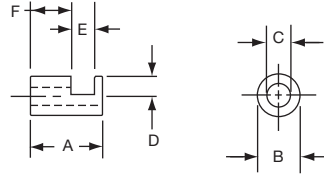

Knob Accessories

ACCESSORIES

Tyco		Shaft Hole Size Adaptors					
Electronics	Alcoswitch	A	B	C	D	E	F
9-1437627-6	KR1 (1/4"TO1/8")	.374(9.50)	.250(6.35)	.128(3.25)	.122(3.10)	.217(5.51)	.122(3.10)
9-1437627-7	KR2 (1/4"TO3/16")	.375(9.53)	.250(6.35)	.190(4.83)	.122(3.10)	.216(5.49)	.123(3.12)
9-1437627-8	KR3 (1/4"TO4MM)	.375(9.53)	.248(6.30)	.161(4.09)	.122(3.10)	.216(5.49)	.123(3.12)