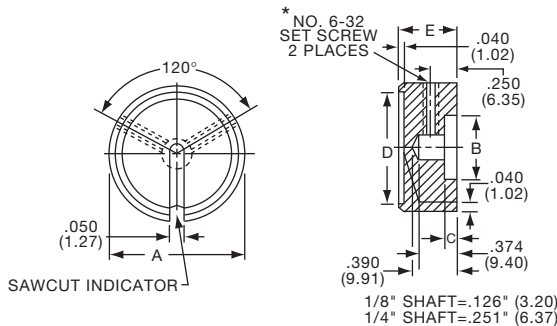

KHF500, 700, 900 1 set screw

Tyco			Plain Body with Top and Side Sawcut Indicator				
Electronics	Alcoswitch	Color	A	B	C	D	E
9-1437621-1	KHF500A1/4	Natural	.500(12.7)	.374(9.50)	.118(3.00)	.342(8.69)	.563(14.3)
9-1437621-2	KHF700A1/4	Natural	.740(18.8)	.590(15.0)	.118(3.00)	.592(15.0)	.563(14.3)
9-1437621-3	KHF900A1/4	Natural	.937(23.8)	.708(18.0)	.118(3.00)	.779(19.8)	.563(14.3)
*9-1437621-0	KHF1250A1/4	Natural	1.23(31.8)	.984(25.0)	.118(3.00)	1.08(27.5)	.563(14.3)

KLN SERIES

Tyco			Straight Knurl with Top and Side Indicator						
Electronics	Alcoswitch	Color	A	B	C	D	E	F	G
9-1437621-7	KLN500A1/8	Natural	.500(12.7)	0.445(11.3)	.374(9.50)	.281(7.14)	.625(15.9)	.512(13.0)	.527(13.4)
9-1437621-6	KLN500A1/4	Natural	.500(12.7)	0.445(11.3)	.374(9.50)	.281(7.14)	.625(15.9)	.512(13.0)	.527(13.4)
9-1437621-9	KLN500B1/8	Black	.500(12.7)	0.445(11.3)	.374(9.50)	.281(7.14)	.625(15.9)	.512(13.0)	.527(13.4)
9-1437621-8	KLN500B1/4	Black	.500(12.7)	0.445(11.3)	.374(9.50)	.281(7.14)	.625(15.9)	.512(13.0)	.527(13.4)
1437622-1	KLN500S1/4	Smoke	.500(12.7)	0.445(11.3)	.374(9.50)	.281(7.14)	.625(15.9)	.512(13.0)	.527(13.4)
1437622-2	KLN700A1/4	Natural	.740(18.8)	.685(17.4)	.591(15.0)	.281(7.14)	.625(15.9)	.512(13.0)	.527(13.4)
1437622-3	KLN700B1/4	Black	.740(18.8)	.685(17.4)	.591(15.0)	.281(7.14)	.625(15.9)	.512(13.0)	.527(13.4)
1437622-4	KLN700B1/8	Black	.740(18.8)	.685(17.4)	.591(15.0)	.281(7.14)	.625(15.9)	.512(13.0)	.527(13.4)
1437622-5	KLN700S1/4	Smoke	.740(18.8)	.685(17.4)	.591(15.0)	.281(7.14)	.625(15.9)	.512(13.0)	.527(13.4)
1437622-6	KLN900A1/4	Natural	.937(23.8)	.882(22.4)	0.709(18.0)	.281(7.14)	.625(15.9)	.512(13.0)	.527(13.4)
1437622-7	KLN900B1/4	Black	.937(23.8)	.882(22.4)	0.709(18.0)	.281(7.14)	.625(15.9)	.512(13.0)	.527(13.4)
1437622-8	KLN900S1/4	Smoke	.937(23.8)	.882(22.4)	0.709(18.0)	.281(7.14)	.625(15.9)	.512(13.0)	.527(13.4)
9-1437621-4	KLN1250A1/4	Natural	1.252(31.80)	1.195(30.35)	.984(25.0)	.281(7.14)	.625(15.9)	.512(13.0)	.527(13.4)
9-1437621-5	KLN1250B1/4	Black	1.252(31.80)	1.195(30.35)	.984(25.0)	.281(7.14)	.625(15.9)	.512(13.0)	.527(13.4)