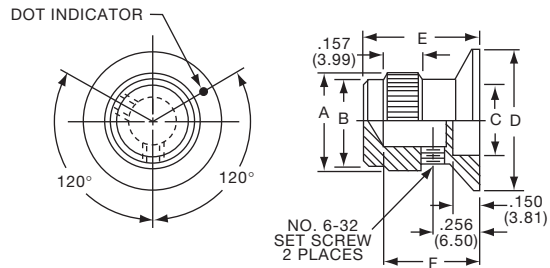

KES SERIES

Tyco Knurl Grip with Dot Indicator on Skirt							
Electronics	Alcoswitch	Color	A	B	C	D	F
8-1437621-4	KES500AB1/8	Ntl. - Blk.	.500(12.7)	.460(11.7)	.382(9.70)	.750(19.1)	.625(15.9)
8-1437621-3	KES500AB1/4	Ntl. - Blk.	.500(12.7)	.460(11.7)	.382(9.70)	.750(19.1)	.625(15.9)
8-1437621-5	KES700AB1/4	Ntl. - Blk.	.750(19.1)	.710(18.1)	.630(16.0)	1.13(28.7)	.625(15.9)
	KES900AB1/4	Ntl. - Blk.	.937(23.8)	.897(22.8)	.787(20.0)	1.44(36.6)	.625(15.9)

K

K Series

K6