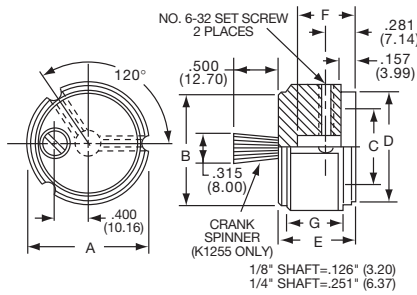

**Knobs, Machined Aluminum**

**K SERIES**

K700B1/4

Tyco 3 Flute Design with and without Indicator Line									
Electronics	Alcoswitch	Color	A	B	C	D	E	F	G
1437621-7	K500A1/8	Natural	.500(12.7)	.430(10.9)	.374(9.50)	.430(10.9)	.625(15.9)	.429(10.9)	.512(13.0)
1437621-6	K500A1/4	Natural	.500(12.7)	.430(10.9)	.374(9.50)	.430(10.9)	.625(15.9)	.429(10.9)	.512(13.0)
1437621-9	K500B1/8	Black	.500(12.7)	.430(10.9)	.374(9.50)	.430(10.9)	.625(15.9)	.429(10.9)	.512(13.0)
1437621-8	K500B1/4	Black	.500(12.7)	.430(10.9)	.374(9.50)	.430(10.9)	.625(15.9)	.429(10.9)	.512(13.0)
1-1437621-0	K700A1/4	Natural	.740(18.8)	.655(16.6)	.591(15.0)	.655(16.6)	.625(15.9)	.429(10.9)	.512(13.0)
1-1437621-1	K700B1/4	Black	.740(18.8)	.655(16.6)	.591(15.0)	.655(16.6)	.625(15.9)	.429(10.9)	.512(13.0)
1-1437621-3	K900A1/4	Natural	.937(23.8)	.817(20.8)	.709(18.0)	.817(20.8)	.625(15.9)	.429(10.9)	.512(13.0)
1-1437621-4	K900B1/4	Black	.937(23.8)	.817(20.8)	.709(18.0)	.817(20.8)	.625(15.9)	.429(10.9)	.512(13.0)
1437621-2	K1250A1/4	Natural	1.25(31.8)	1.11(28.2)	.984(25.0)	1.11(28.2)	.750(19.1)	.554(14.1)	.630(16.00)
1437621-3	K1250B1/4	Black	1.25(31.8)	1.11(28.2)	.984(25.0)	1.11(28.2)	.750(19.1)	.554(14.1)	.630(16.00)
Less Indicator									
1437621-4	K1251B1/4	Black	1.25(31.8)	1.11(28.2)	.984(25.0)	1.11(28.2)	.750(19.1)	.554(14.1)	.630(16.00)
With Crank Spinner + Less Indicator									
	K1255A1/4	Natural	1.25(21.8)	1.11(28.2)	.984(25.0)	1.11(28.2)	.750(19.1)	.554(14.1)	.630(16.00)
1437621-5	K1255B1/4	Black	1.25(31.8)	1.11(28.2)	.984(25.0)	1.11(28.2)	.750(19.1)	.554(14.1)	.630(16.00)