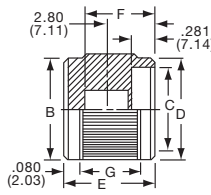

KN SERIES

KN501A1/4

NO. 6-32 SET SCREW 2 PLACES
1/8" SHAFT=.126" (3.20)
1/4" SHAFT=.251" (6.38)

ARROW INDICATOR

Tyco Straight Knurl with Arrowhead Indicator								
Electronics	Alcoswitch	Color	A	B	C	D	E	G
5-1437622-1	KN501A1/8	Natural	.500(12.7)	.445(11.3)	.374(9.50)	.445(11.3)	.625(15.9)	.512(13.0)
5-1437622-0	KN501A1/4	Natural	.500(12.7)	.445(11.3)	.374(9.50)	.445(11.3)	.625(15.9)	.512(13.0)
5-1437622-3	KN501B1/8	Black	.500(12.7)	.445(11.3)	.374(9.50)	.445(11.3)	.625(15.9)	.512(13.0)
5-1437622-2	KN501B1/4	Black	.500(12.7)	.445(11.3)	.374(9.50)	.445(11.3)	.625(15.9)	.512(13.0)
6-1437622-2	KN701A1/4	Natural	.750(19.1)	.695(17.7)	.590(15.0)	.695(17.7)	.625(15.9)	.512(13.0)
6-1437622-3	KN701B1/4	Black	.750(19.1)	.695(17.7)	.590(15.0)	.695(17.7)	.625(15.9)	.512(13.0)
Two Toned			Body-Top					
5-1437622-5	KN501BA1/8	Blk. - Ntl.	.500(12.7)	.445(11.3)	.374(9.50)	.445(11.3)	.625(15.9)	.512(13.0)
5-1437622-4	KN501BA1/4	Blk. - Ntl.	.500(12.7)	.445(11.3)	.374(9.50)	.445(11.3)	.625(15.9)	.512(13.0)
6-1437622-5	KN701BA1/8	Blk. - Ntl.	.750(19.1)	.695(17.7)	.590(15.0)	.695(17.7)	.625(15.9)	.512(13.0)
6-1437622-4	KN701BA1/4	Blk. - Ntl.	.750(19.1)	.695(17.7)	.590(15.0)	.695(17.7)	.625(15.9)	.512(13.0)