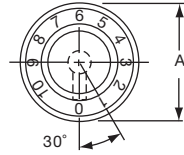

*1 Set screw 180° from indicator line.

PKS1132B91/4

K
P Series

Knobs, Molded Phenolic

PKS SERIES

PKS90B1/4

PKS90B101/4

Tyco Straight Knurl with Aluminum Skirt Choice of Arrow or 1-10 Numbers									
Electronics	Alcoswitch	A	B	C	D	E	F	Marking	
1437625-5	PKS90B1/4	1.42(36.1)	.917(23.3)	.780(19.8)	.065(1.65)	.490(12.5)	.596(15.1)	Arrow	
1437625-6	PKS90B101/4	1.42(36.1)	.917(23.3)	.780(19.8)	.065(1.65)	.490(12.5)	.596(15.1)	Numbers	