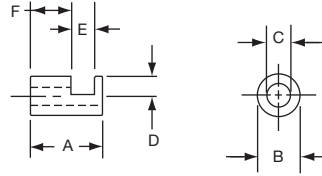

K

P Series

Knob Accessories

ACCESSORIES

KR1

Tyco		Shaft Hole Size Adaptors					
Electronics	Alcoswitch	A	B	C	D	E	F
9-1437627-6	KR1 (1/4"TO1/8")	.374(9.50)	.250(6.35)	.128(3.25)	.122(3.10)	.217(5.51)	.122(3.10)
9-1437627-7	KR2 (1/4"TO3/16")	.375(9.53)	.250(6.35)	.190(4.83)	.122(3.10)	.216(5.49)	.123(3.12)
9-1437627-8	KR3 (1/4"TO4MM)	.375(9.53)	.248(6.30)	.161(4.09)	.122(3.10)	.216(5.49)	.123(3.12)