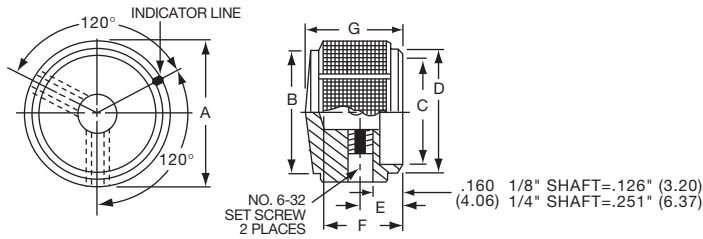

Knobs, Machined Aluminum