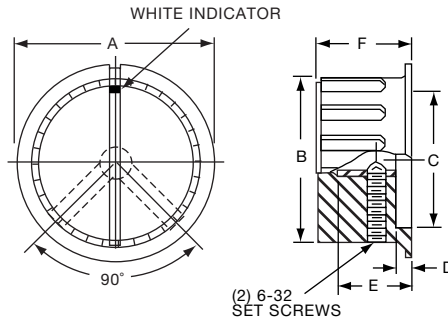

PKX SERIES

Tyco Ribbed Body, Matte Finish with White Square Indicator on Top						
Electronics	Alcoswitch	A	B	C	D	F
1-1437625-1	PKX100B1/4	1.17(29.7)	.970(24.6)	.780(19.81)	.114(2.90)	.674(17.12)
1-1437625-2	PKX110B1/4	1.37(34.8)	1.120(28.45)	.940(23.88)	.100(2.54)	.705(17.91)
1-1437625-3	PKX130B1/4	1.57(40.0)	1.308(33.22)	1.09(27.6)	.118(3.00)	.750(19.05)

K

P Series