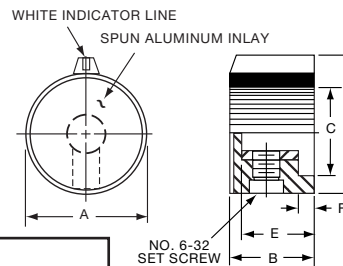

PKJ SERIES

Tyco		Straight Knurl with Bar Pointers and Indicator Line					
Electronics	Alcoswitch	A	B	C	D	E	F
7-1437624-5	PKJ50B1/8	.500(12.7)	.512(13.0)	.420(10.7)	.577(14.7)	.429(10.9)	.113(2.9)
7-1437624-4	*PKJ50B1/4	.500(12.7)	.512(13.0)	.420(10.7)	.577(14.7)	.429(10.9)	.113(2.9)
7-1437624-6	PKJ60B1/4	.630(16.0)	.530(13.5)	.468(11.9)	.758(19.3)	.440(11.2)	.110(2.8)
7-1437624-7	PKJ70B1/4	.760(19.3)	.555(14.1)	.545(13.8)	.915(23.2)	.450(11.4)	.118(3.0)

*Note: Knob uses #4-40 set screw