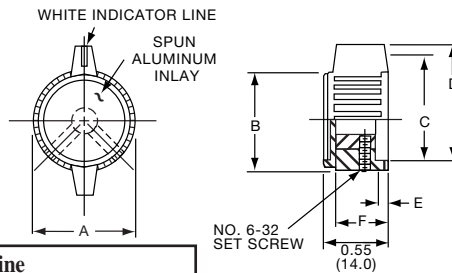

PKGP SERIES

Tyco		Ribbed with Bar Pointers and Indicator Line					
Electronics	Alcoswitch	A	B	C	D	E	F
7-1437624-2	PKGP70B1/4	.740(18.8)	.700(17.8)	.590(15.0)	.990(25.2)	.080(2.03)	.460(11.7)
7-1437624-3	PKGP90B1/4	.860(21.8)	.810(20.6)	.700(17.8)	1.28(32.5)	.080(2.03)	.460(11.7)
7-1437624-1	PKGP100B1/4	1.05(26.2)	1.00(25.4)	.900(22.9)	1.62(41.2)	.080(2.03)	.480(12.2)