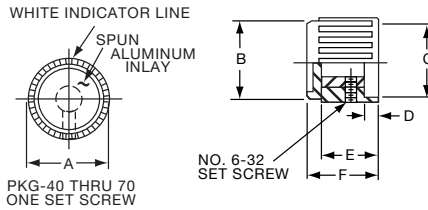

Knobs, Molded Phenolic

PKG SERIES

Tyco		Ribbed with Indicator Line					
Electronics	Alcoswitch	A	B	C	D	E	F
6-1437624-6	PKG60B1/8	.660(16.8)	.615(15.6)	.551(14.0)	.080(2.03)	.430(10.9)	.551(14.0)
6-1437624-5	PKG60B1/4	.660(16.8)	.615(15.6)	.551(14.0)	.080(2.03)	.430(10.9)	.551(14.0)
6-1437624-8	PKG70B1/8	.740(18.8)	.698(17.7)	.591(15.0)	.080(2.03)	.453(11.5)	.559(14.2)
6-1437624-7	PKG70B1/4	.740(18.8)	.698(17.7)	.591(15.0)	.080(2.03)	.453(11.5)	.559(14.2)