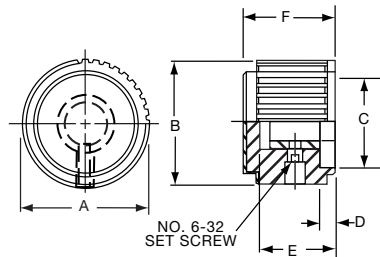

PKNT SERIES

Black Spin Cap with "Diamond Cut" Less Indicator							
Tyco							
Electronics	Alcoswitch	A	B	C	D	E	F
8-1437624-6	PKNT60B1/8	.591(15.0)	.579(14.7)	.394(10.0)	.079(2.01)	.394(10.0)	.472(11.9)
8-1437624-5	PKNT60B1/4	.591(15.0)	.579(14.7)	.394(10.0)	.079(2.01)	.394(10.0)	.472(11.9)
8-1437624-7	PKNT70B1/4	.787(19.9)	.764(19.4)	.571(14.5)	.098(2.49)	.492(12.5)	.591(14.7)
8-1437624-8	PKNT90B1/4	.984(25.0)	.957(24.3)	.748(19.0)	.098(2.49)	.591(15.0)	.689(17.5)