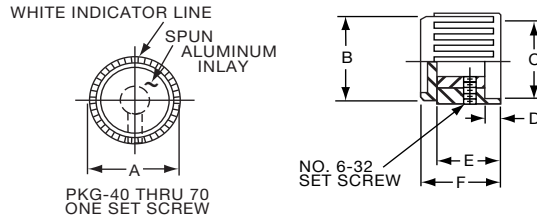

PKG SERIES

Tyco		Ribbed with Indicator Line					
Electronics	Alcoswitch	A	B	C	D	E	F
5-1437624-9	*PKG40B1/8	.437(11.1)	.410(10.4)	.304(7.72)	.079(2.00)	.385(9.78)	.472(12.0)
6-1437624-1	PKG50B1/8	.551(14.0)	.500(12.7)	.442(10.7)	.056(1.42)	.395(10.03)	.512(13.0)
6-1437624-0	PKG50B1/4	.551(14.0)	.500(12.7)	.442(10.7)	.056(1.42)	.395(10.03)	.512(13.0)

*Note: Knob uses #4-40 set screw