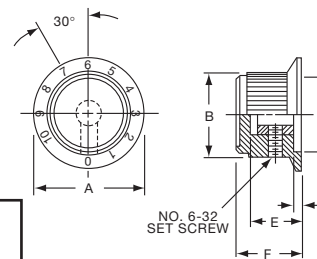

Knobs, Molded Phenolic

PKDT SERIES

Tyco Black Spin Cap with "Diamond Cut" and Arrow Indicator							
Electronics	Alcoswitch	A	B	C	D	E	F
3-1437624-9	PKDT70B1/4	1.03(26.0)	.738(18.8)	.720(18.3)	.098(2.49)	.500(12.7)	.635(16.1)
3-1437624-3	PKDT100B1/4	1.29(32.8)	1.02(25.9)	.860(21.8)	.042(1.07)	.500(12.7)	.638(16.2)

PKDT SERIES

Tyco Black Spin Cap with "Diamond Cut" & 0-10 Numerals							
Electronics	Alcoswitch	A	B	C	D	E	F
3-1437624-8	PKDT60B101/8	.778(19.8)	.605(15.4)	.560(12.5)	.060(1.53)	.392(9.96)	.562(14.3)
4-1437624-0	PKDT70B101/4	1.03(26.0)	.738(18.8)	.720(18.3)	.098(2.49)	.500(12.7)	.635(16.1)
3-1437624-4	PKDT100B101/4	1.29(32.8)	1.02(25.9)	.860(21.8)	.042(1.07)	.500(12.7)	.638(16.2)

PKE SERIES

Tyco Fluted with Indicator Line					
Electronics	Alcoswitch	A	B	C	E
4-1437624-4	PKE60B1/8	.626(15.9)	.472(12.0)	.091(2.31)	.472(12.0)
4-1437624-3	PKE60B1/4	.626(15.9)	.472(12.0)	.091(2.31)	.472(12.0)
4-1437624-5	PKE90B1/4	.890(22.6)	.724(18.4)	.098(2.49)	.512(13.0)

PKES SERIES

Tyco Fluted with Skirt and Indicator Line							
Electronics	Alcoswitch	A	B	C	D	E	F
5-1437624-1	PKES60B1/8	.748(19.0)	.618(15.7)	.460(11.7)	.090(2.29)	.370(9.40)	.470(11.9)
5-1437624-0	PKES60B1/4	.748(19.0)	.618(15.7)	.460(11.7)	.090(2.29)	.370(9.40)	.470(11.9)
5-1437624-2	PKES70B1/4	.855(21.7)	.744(18.9)	.705(17.9)	.080(2.03)	.421(10.7)	.526(13.4)
5-1437624-3	PKES90B1/4	1.01(25.7)	.889(22.6)	.846(21.5)	.079(2.01)	.421(10.7)	.570(14.5)
4-1437624-6	PKES120B1/4	1.30(32.9)	1.16(29.5)	1.02(25.9)	.118(3.00)	.500(12.7)	.628(16.0)
4-1437624-7	PKES140B1/4	1.50(38.1)	1.37(34.9)	1.22(30.9)	.118(3.00)	.540(13.7)	.693(17.6)
4-1437624-8	PKES150B1/4	1.77(44.9)	1.55(39.4)	1.41(35.9)	.118(3.00)	.733(18.6)	.831(21.1)