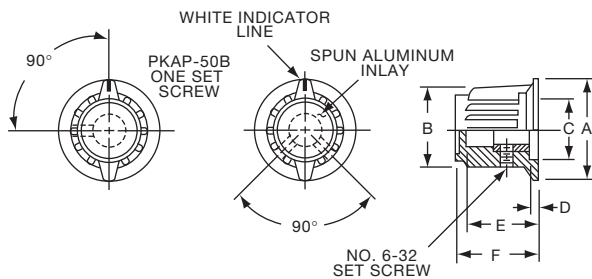

**Knobs, Molded Phenolic**

**PKA SERIES**

PKA50B1/4

PKA90B1/4

Tyco Electronics Alcoswitch		Ribbed with Line Indicator on Skirt					
		A	B	C	D	E	F
1-1437624-1	PKA50B1/8	.795(20.2)	.580(14.7)	.540(13.7)	.080(2.03)	.450(11.4)	.590(15.0)
1-1437624-0	PKA50B1/4	.795(20.2)	.580(14.7)	.540(13.7)	.080(2.03)	.450(11.4)	.590(15.0)
1-1437624-4	PKA55B1/8	.780(19.8)	.580(14.7)	.475(12.1)	.135(3.43)	.585(14.9)	.675(17.2)
1-1437624-3	PKA55B1/4	.780(19.8)	.580(14.7)	.475(12.1)	.135(3.43)	.585(14.9)	.675(17.2)
1-1437624-5	PKA70B1/4	.980(24.9)	.740(18.8)	.680(17.3)	.118(3.00)	.650(16.5)	.750(19.1)
1-1437624-7	PKA90B1/4	1.375(34.9)	.970(24.6)	.670(17.0)	.195(4.95)	.750(19.1)	.840(21.3)