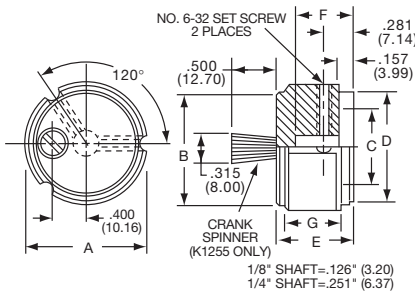

**Knobs, Machined Aluminum**

**K SERIES**

K700B1/4

Tyco 3 Flute Design with and without Indicator Line									
Electronics	Alcoswitch	Color	A	B	C	D	E	F	G
1437621-7	K500A1/8	Natural	.500(12.7)	.430(10.9)	.374(9.50)	.430(10.9)	.625(15.9)	.429(10.9)	.512(13.0)
1437621-6	K500A1/4	Natural	.500(12.7)	.430(10.9)	.374(9.50)	.430(10.9)	.625(15.9)	.429(10.9)	.512(13.0)
1437621-9	K500B1/8	Black	.500(12.7)	.430(10.9)	.374(9.50)	.430(10.9)	.625(15.9)	.429(10.9)	.512(13.0)
1437621-8	K500B1/4	Black	.500(12.7)	.430(10.9)	.374(9.50)	.430(10.9)	.625(15.9)	.429(10.9)	.512(13.0)
1-1437621-0	K700A1/4	Natural	.740(18.8)	.655(16.6)	.591(15.0)	.655(16.6)	.625(15.9)	.429(10.9)	.512(13.0)
1-1437621-1	K700B1/4	Black	.740(18.8)	.655(16.6)	.591(15.0)	.655(16.6)	.625(15.9)	.429(10.9)	.512(13.0)
1-1437621-3	K900A1/4	Natural	.937(23.8)	.817(20.8)	.709(18.0)	.817(20.8)	.625(15.9)	.429(10.9)	.512(13.0)
1-1437621-4	K900B1/4	Black	.937(23.8)	.817(20.8)	.709(18.0)	.817(20.8)	.625(15.9)	.429(10.9)	.512(13.0)
1437621-2	K1250A1/4	Natural	1.25(31.8)	1.11(28.2)	.984(25.0)	1.11(28.2)	.750(19.1)	.554(14.1)	.630(16.00)
1437621-3	K1250B1/4	Black	1.25(31.8)	1.11(28.2)	.984(25.0)	1.11(28.2)	.750(19.1)	.554(14.1)	.630(16.00)
Less Indicator									
1437621-4	K1251B1/4	Black	1.25(31.8)	1.11(28.2)	.984(25.0)	1.11(28.2)	.750(19.1)	.554(14.1)	.630(16.00)
With Crank Spinner + Less Indicator									
	K1255A1/4	Natural	1.25(21.8)	1.11(28.2)	.984(25.0)	1.11(28.2)	.750(19.1)	.554(14.1)	.630(16.00)
1437621-5	K1255B1/4	Black	1.25(31.8)	1.11(28.2)	.984(25.0)	1.11(28.2)	.750(19.1)	.554(14.1)	.630(16.00)