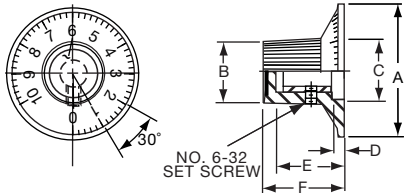

PKS SERIES

SPUN ALUMINUM INLAY

0-10