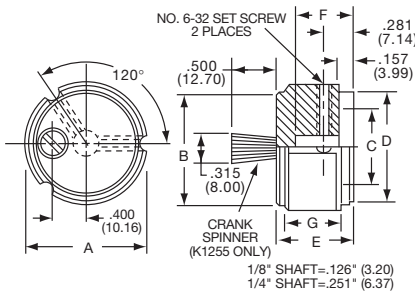

**Knobs, Machined Aluminum**

**K SERIES**

K700B1/4

Tyco 3 Flute Design with and without Indicator Line									
Electronics	Alcoswitch	Color	A	B	C	D	E	F	G
1437621-7	K500A1/8	Natural	.500(12.7)	.430(10.9)	.374(9.50)	.430(10.9)	.625(15.9)	.429(10.9)	.512(13.0)
1437621-6	K500A1/4	Natural	.500(12.7)	.430(10.9)	.374(9.50)	.430(10.9)	.625(15.9)	.429(10.9)	.512(13.0)
1437621-9	K500B1/8	Black	.500(12.7)	.430(10.9)	.374(9.50)	.430(10.9)	.625(15.9)	.429(10.9)	.512(13.0)
1437621-8	K500B1/4	Black	.500(12.7)	.430(10.9)	.374(9.50)	.430(10.9)	.625(15.9)	.429(10.9)	.512(13.0)
1-1437621-0	K700A1/4	Natural	.740(18.8)	.655(16.6)	.591(15.0)	.655(16.6)	.625(15.9)	.429(10.9)	.512(13.0)
1-1437621-1	K700B1/4	Black	.740(18.8)	.655(16.6)	.591(15.0)	.655(16.6)	.625(15.9)	.429(10.9)	.512(13.0)
1-1437621-3	K900A1/4	Natural	.937(23.8)	.817(20.8)	.709(18.0)	.817(20.8)	.625(15.9)	.429(10.9)	.512(13.0)
1-1437621-4	K900B1/4	Black	.937(23.8)	.817(20.8)	.709(18.0)	.8827(20.8)	.625(15.9)	.429(10.9)	.512(13.0)
1437621-2	K1250A1/4	Natural	1.25(31.8)	1.11(28.2)	.984(25.0)	1.11(28.2)	.750(19.1)	.554(14.1)	.630(16.00)
1437621-3	K1250B1/4	Black	1.25(31.8)	1.11(28.2)	.984(25.0)	1.11(28.2)	.750(19.1)	.554(14.1)	.630(16.00)
Less Indicator									
1437621-4	K1251B1/4	Black	1.25(31.8)	1.11(28.2)	.984(25.0)	1.11(28.2)	.750(19.1)	.554(14.1)	.630(16.00)
With Crank Spinner + Less Indicator									
	K1255A1/4	Natural	1.25(21.8)	1.11(28.2)	.984(25.0)	1.11(28.2)	.750(19.1)	.554(14.1)	.630(16.00)
1437621-5	K1255B1/4	Black	1.25(31.8)	1.11(28.2)	.984(25.0)	1.11(28.2)	.750(19.1)	.554(14.1)	.630(16.00)