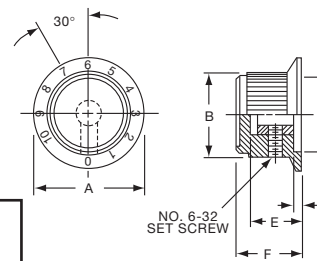

Knobs, Molded Phenolic

PKDT SERIES

Tyco Black Spin Cap with "Diamond Cut" and Arrow Indicator							
Electronics	Alcoswitch	A	B	C	D	E	F
3-1437624-9	PKDT70B1/4	1.03(26.0)	.738(18.8)	.720(18.3)	.098(2.49)	.500(12.7)	.635(16.1)
3-1437624-3	PKDT100B1/4	1.29(32.8)	1.02(25.9)	.860(21.8)	.042(1.07)	.500(12.7)	.638(16.2)

PKDT SERIES

Tyco Black Spin Cap with "Diamond Cut" & 0-10 Numerals							
Electronics	Alcoswitch	A	B	C	D	E	F
3-1437624-8	PKDT60B101/8	.778(19.8)	.605(15.4)	.560(12.5)	.060(1.53)	.392(9.96)	.562(14.3)
4-1437624-0	PKDT70B101/4	1.03(26.0)	.738(18.8)	.720(18.3)	.098(2.49)	.500(12.7)	.635(16.1)
3-1437624-4	PKDT100B101/4	1.29(32.8)	1.02(25.9)	.860(21.8)	.042(1.07)	.500(12.7)	.638(16.2)

PKE SERIES

Tyco Fluted with Indicator Line					
Electronics	Alcoswitch	A	B	C	E
4-1437624-4	PKE60B1/8	.626(15.9)	.472(12.0)	.091(2.31)	.472(12.0)
4-1437624-3	PKE60B1/4	.626(15.9)	.472(12.0)	.091(2.31)	.394(10.0)
4-1437624-5	PKE90B1/4	.890(22.6)	.724(18.4)	.098(2.49)	.480(12.2)

PKES SERIES

Tyco Fluted with Skirt and Indicator Line							
Electronics	Alcoswitch	A	B	C	D	E	F
5-1437624-1	PKES60B1/8	.748(19.0)	.618(15.7)	.460(11.7)	.090(2.29)	.370(9.40)	.470(11.9)
5-1437624-0	PKES60B1/4	.748(19.0)	.618(15.7)	.460(11.7)	.090(2.29)	.370(9.40)	.470(11.9)
5-1437624-2	PKES70B1/4	.855(21.7)	.744(18.9)	.705(17.9)	.080(2.03)	.421(10.7)	.526(13.4)
5-1437624-3	PKES90B1/4	1.01(25.7)	.889(22.6)	.846(21.5)	.079(2.01)	.421(10.7)	.570(14.5)
4-1437624-6	PKES120B1/4	1.30(32.9)	1.16(29.5)	1.02(25.9)	.118(3.00)	.500(12.7)	.628(16.0)
4-1437624-7	PKES140B1/4	1.50(38.1)	1.37(34.9)	1.22(30.9)	.118(3.00)	.540(13.7)	.693(17.6)
4-1437624-8	PKES150B1/4	1.77(44.9)	1.55(39.4)	1.41(35.9)	.118(3.00)	.733(18.6)	.831(21.1)