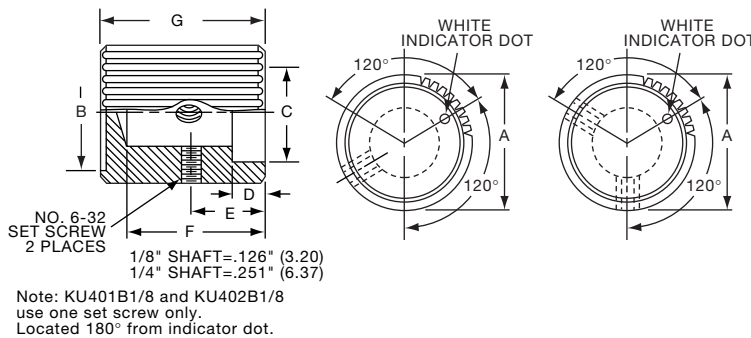

KS900B1/4

**K**  
Series

K10

**Knobs, Machined Aluminum**

**KT SERIES**

KT500A1/4

KT700A1/4

Tyco		Square Serration with Indicator Line							
Electronics	Alcoswitch	Color	A	B	C	D	E	F	G
1-1437623-2	KT500A1/4	Natural	.500(12.7)	.430(10.9)	.375(9.53)	.430(10.9)	.280(7.11)	.510(13.0)	.630(16.0)
1-1437623-4	KT500B1/8	Black	.500(12.7)	.430(10.9)	.375(9.53)	.430(10.9)	.280(7.11)	.510(13.0)	.630(16.0)
1-1437623-3	KT500B1/4	Black	.500(12.7)	.430(10.9)	.375(9.53)	.430(10.9)	.280(7.11)	.510(13.0)	.630(16.0)
1-1437623-6	KT700A1/4	Natural	.740(18.8)	.650(16.5)	.590(15.0)	.650(16.5)	.280(7.11)	.510(13.0)	.630(16.0)
1-1437623-7	KT700B1/4	Black	.740(18.8)	.650(16.5)	.590(15.0)	.650(16.5)	.280(7.11)	.510(13.0)	.630(16.0)
1-1437623-8	KT900A1/4	Natural	.940(23.9)	.816(20.7)	.710(18.0)	.816(20.7)	.280(7.11)	.510(13.0)	.630(16.0)
1-1437623-9	KT900B1/4	Black	.940(23.9)	.816(20.7)	.710(18.0)	.816(20.7)	.280(7.11)	.510(13.0)	.630(16.0)