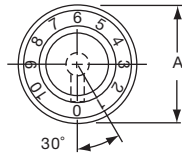

*1 Set screw 180° from indicator line.

PKS1132B91/4

Knobs, Molded Phenolic

PKS SERIES

PKS90B1/4

PKS90B101/4

Tyco Straight Knurl with Aluminum Skirt Choice of Arrow or 1-10 Numbers									
Electronics	Alcoswitch	A	B	C	D	E	F	Marking	
1437625-5	PKS90B1/4	1.42(36.1)	.917(23.3)	.780(19.8)	.065(1.65)	.490(12.5)	.596(15.1)	Arrow	
1437625-6	PKS90B101/4	1.42(36.1)	.917(23.3)	.780(19.8)	.065(1.65)	.490(12.5)	.596(15.1)	Numbers	