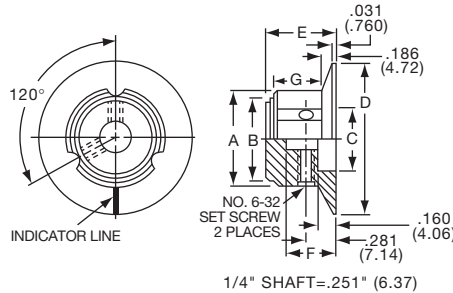

Tyco		3 Flute Design with Aluminum Skirt and Indicator Line							
Electronics	Alcoswitch	Color	A	B	C	D	E	F	G
1437623-3	KS500A1/8	Natural	.500(12.7)	.430(10.9)	.360(9.14)	.750(19.1)	.620(15.8)	.510(13.0)	.430(10.9)
1437623-2	KS500A1/4	Natural	.500(12.7)	.430(10.9)	.360(9.14)	.750(19.1)	.620(15.8)	.510(13.0)	.430(10.9)
1437623-5	KS500B1/8	Black	.500(12.7)	.430(10.9)	.360(9.14)	.750(19.1)	.620(15.8)	.510(13.0)	.430(10.9)
1437623-4	KS500B1/4	Black	.500(12.7)	.430(10.9)	.360(9.14)	.750(19.1)	.620(15.8)	.510(13.0)	.430(10.9)
1437623-6	KS700A1/4	Natural	.750(19.0)	.650(16.5)	.590(14.9)	1.12(28.4)	.620(15.8)	.510(13.0)	.430(10.9)
1437623-7	KS700B1/4	Black	.750(19.0)	.650(16.5)	.590(14.9)	1.12(28.4)	.620(15.8)	.510(13.0)	.430(10.9)
1437623-8	KS900A1/4	Natural	.940(23.9)	.820(20.8)	.710(18.0)	1.40(35.6)	.620(15.8)	.510(13.0)	.430(10.9)
1437623-9	KS900B1/4	Black	.940(23.9)	.820(20.8)	.710(18.0)	1.40(35.6)	.620(15.8)	.510(13.0)	.430(10.9)

K Series

K10