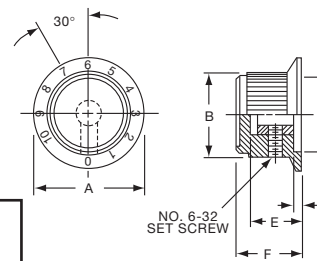

Knobs, Molded Phenolic

PKDT SERIES

Tyco Black Spin Cap with "Diamond Cut" and Arrow Indicator							
Electronics	Alcoswitch	A	B	C	D	E	F
3-1437624-9	PKDT70B1/4	1.03(26.0)	.738(18.8)	.720(18.3)	.098(2.49)	.500(12.7)	.635(16.1)
3-1437624-3	PKDT100B1/4	1.29(32.8)	1.02(25.9)	.860(21.8)	.042(1.07)	.500(12.7)	.638(16.2)

PKDT SERIES

Tyco Black Spin Cap with "Diamond Cut" & 0-10 Numerals							
Electronics	Alcoswitch	A	B	C	D	E	F
3-1437624-8	PKDT60B101/8	.778(19.8)	.605(15.4)	.560(12.5)	.060(1.53)	.392(9.96)	.562(14.3)
4-1437624-0	PKDT70B101/4	1.03(26.0)	.738(18.8)	.720(18.3)	.098(2.49)	.500(12.7)	.635(16.1)
3-1437624-4	PKDT100B101/4	1.29(32.8)	1.02(25.9)	.860(21.8)	.042(1.07)	.500(12.7)	.638(16.2)

PKE SERIES

Tyco Fluted with Indicator Line					
Electronics	Alcoswitch	A	B	C	E
4-1437624-4	PKE60B1/8	.626(15.9)	.472(12.0)	.091(2.31)	.394(10.0)
4-1437624-3	PKE60B1/4	.626(15.9)	.472(12.0)	.091(2.31)	.394(10.0)
4-1437624-5	PKE90B1/4	.890(22.6)	.724(18.4)	.098(2.49)	.480(12.2)

PKES SERIES

Tyco Fluted with Skirt and Indicator Line							
Electronics	Alcoswitch	A	B	C	D	E	F
5-1437624-1	PKES60B1/8	.748(19.0)	.618(15.7)	.460(11.7)	.090(2.29)	.370(9.40)	.470(11.9)
5-1437624-0	PKES60B1/4	.748(19.0)	.618(15.7)	.460(11.7)	.090(2.29)	.370(9.40)	.470(11.9)
5-1437624-2	PKES70B1/4	.855(21.7)	.744(18.9)	.705(17.9)	.080(2.03)	.421(10.7)	.526(13.4)
5-1437624-3	PKES90B1/4	1.01(25.7)	.889(22.6)	.846(21.5)	.079(2.01)	.421(10.7)	.570(14.5)
4-1437624-6	PKES120B1/4	1.30(32.9)	1.16(29.5)	1.02(25.9)	.118(3.00)	.500(12.7)	.628(16.0)
4-1437624-7	PKES140B1/4	1.50(38.1)	1.37(34.9)	1.22(30.9)	.118(3.00)	.540(13.7)	.693(17.6)
4-1437624-8	PKES150B1/4	1.77(44.9)	1.55(39.4)	1.41(35.9)	.118(3.00)	.733(18.6)	.831(21.1)