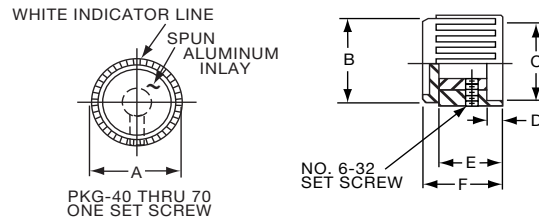

PKG SERIES

Tyco Ribbed with Indicator Line							
Electronics	Alcoswitch	A	B	C	D	E	F
5-1437624-9	*PKG40B1/8	.437(11.1)	.410(10.4)	.304(7.72)	.079(2.00)	.385(9.78)	.472(12.0)
6-1437624-1	PKG50B1/8	.551(14.0)	.500(12.7)	.442(10.7)	.056(1.42)	.395(10.03)	.512(13.0)
6-1437624-0	PKG50B1/4	.551(14.0)	.500(12.7)	.442(10.7)	.056(1.42)	.395(10.03)	.512(13.0)

*Note: Knob uses #4-40 set screw