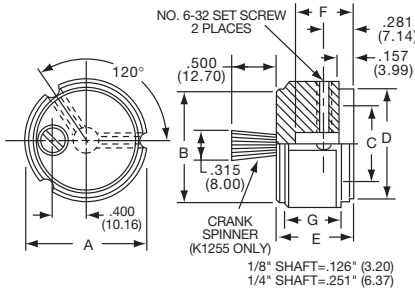

**Knobs, Machined Aluminum**

**K SERIES**

K700B1/4

Tyco 3 Flute Design with and without Indicator Line									
Electronics	Alcoswitch	Color	A	B	C	D	E	F	G
1437621-7	K500A1/8	Natural	.500(12.7)	.430(10.9)	.374(9.50)	.430(10.9)	.625(15.9)	.429(10.9)	.512(13.0)
1437621-6	K500A1/4	Natural	.500(12.7)	.430(10.9)	.374(9.50)	.430(10.9)	.625(15.9)	.429(10.9)	.512(13.0)
1437621-9	K500B1/8	Black	.500(12.7)	.430(10.9)	.374(9.50)	.430(10.9)	.625(15.9)	.429(10.9)	.512(13.0)
1437621-8	K500B1/4	Black	.500(12.7)	.430(10.9)	.374(9.50)	.430(10.9)	.625(15.9)	.429(10.9)	.512(13.0)
1-1437621-0	K700A1/4	Natural	.740(18.8)	.655(16.6)	.591(15.0)	.655(16.6)	.625(15.9)	.429(10.9)	.512(13.0)
1-1437621-1	K700B1/4	Black	.740(18.8)	.655(16.6)	.591(15.0)	.655(16.6)	.625(15.9)	.429(10.9)	.512(13.0)
1-1437621-3	K900A1/4	Natural	.937(23.8)	.817(20.8)	.709(18.0)	.817(20.8)	.625(15.9)	.429(10.9)	.512(13.0)
1-1437621-4	K900B1/4	Black	.937(23.8)	.817(20.8)	.709(18.0)	.817(20.8)	.625(15.9)	.429(10.9)	.512(13.0)
1437621-2	K1250A1/4	Natural	1.25(31.8)	1.11(28.2)	.984(25.0)	1.11(28.2)	.750(19.1)	.554(14.1)	.630(16.00)
1437621-3	K1250B1/4	Black	1.25(31.8)	1.11(28.2)	.984(25.0)	1.11(28.2)	.750(19.1)	.554(14.1)	.630(16.00)
Less Indicator									
1437621-4	K1251B1/4	Black	1.25(31.8)	1.11(28.2)	.984(25.0)	1.11(28.2)	.750(19.1)	.554(14.1)	.630(16.00)
With Crank Spinner + Less Indicator									
	K1255A1/4	Natural	1.25(21.8)	1.11(28.2)	.984(25.0)	1.11(28.2)	.750(19.1)	.554(14.1)	.630(16.00)
1437621-5	K1255B1/4	Black	1.25(31.8)	1.11(28.2)	.984(25.0)	1.11(28.2)	.750(19.1)	.554(14.1)	.630(16.00)