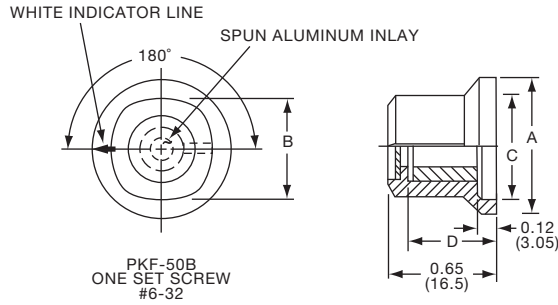

Knobs, Molded Phenolic

PKF SERIES

Tyco Plain Quadrate with Indicator Line & Arrow					
Electronics	Alcoswitch	A	B	C	D
5-1437624-5	PKF50B1/8	.670(17.0)	.454(11.53)	.570(14.48)	.520(13.2)