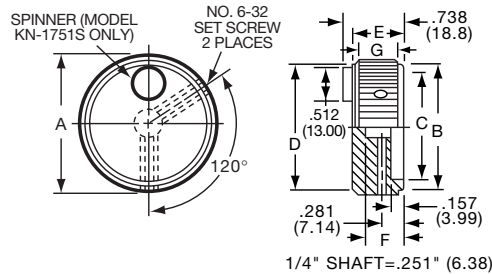

KN SERIES

1/4" SHAFT=.251" (6.38)

Tyco Straight Knurl with & without "Fingertip" Spinner								
Electronics	Alcoswitch	Color	A	B	C	D	E	G
Less Indicator								
3-1437622-2	KN1751A1/4	Natural	1.75(44.5)	1.55(39.4)	1.38(35.1)	1.65(41.9)	.620(15.0)	.508(12.9)
3-1437622-6	KN1751B1/4	Black	1.75(44.5)	1.55(39.4)	1.38(35.1)	1.65(41.9)	.620(15.8)	.508(12.9)
Two Toned								
3-1437622-3	KN1751AB1/4	Ntl. - Blk.	1.75(44.5)	1.55(39.4)	1.38(35.1)	1.65(41.9)	.620(15.8)	.508(12.9)
3-1437622-7	KN1751BA1/4	Blk. - Natural	1.75(44.5)	1.55(39.4)	1.38(35.1)	1.65(41.9)	.620(15.8)	.508(12.9)
With Indicator								
3-1437622-5	KN1750A1/4	Natural	1.75(44.5)	1.55(39.4)	1.38(35.1)	1.65(41.9)	.620(15.8)	.508(12.9)
3-1437622-1	KN1750B1/4	Black	1.75(44.5)	1.55(39.4)	1.38(35.1)	1.65(41.9)	.620(15.8)	.508(12.9)
With Spinner/Less Indicator								
3-1437622-5	KN1751AS1/4	Natural	1.75(44.5)	1.55(39.4)	1.38(35.1)	1.65(41.9)	.620(15.8)	.508(12.9)
3-1437622-8	KN1751BS1/4	Black	1.75(44.5)	1.55(39.4)	1.38(35.1)	1.65(41.9)	.620(15.8)	.508(12.9)

K

K Series

K8