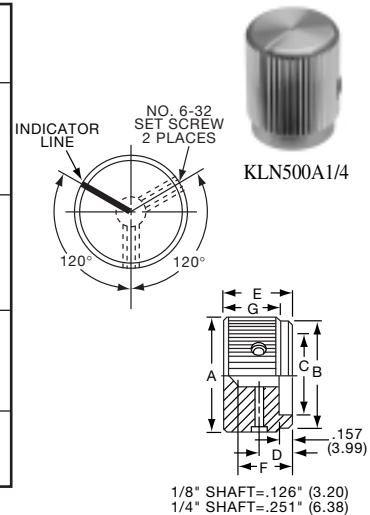

Tyco			Straight Knurl with Top and Side Indicator						
Electronics	Alcoswitch	Color	A	B	C	D	E	F	G
9-1437621-7	KLN500A1/8	Natural	.500(12.7)	0.445(11.3)	.374(9.50)	.281(7.14)	.625(15.9)	.512(13.0)	.527(13.4)
9-1437621-6	KLN500A1/4	Natural	.500(12.7)	0.445(11.3)	.374(9.50)	.281(7.14)	.625(15.9)	.512(13.0)	.527(13.4)
9-1437621-9	KLN500B1/8	Black	.500(12.7)	0.445(11.3)	.374(9.50)	.281(7.14)	.625(15.9)	.512(13.0)	.527(13.4)
9-1437621-8	KLN500B1/4	Black	.500(12.7)	0.445(11.3)	.374(9.50)	.281(7.14)	.625(15.9)	.512(13.0)	.527(13.4)
1437622-1	KLN500S1/4	Smoke	.500(12.7)	0.445(11.3)	.374(9.50)	.281(7.14)	.625(15.9)	.512(13.0)	.527(13.4)
1437622-2	KLN700A1/4	Natural	.740(18.8)	.685(17.4)	.591(15.0)	.281(7.14)	.625(15.9)	.512(13.0)	.527(13.4)
1437622-3	KLN700B1/4	Black	.740(18.8)	.685(17.4)	.591(15.0)	.281(7.14)	.625(15.9)	.512(13.0)	.527(13.4)
1437622-4	KLN700B1/8	Black	.740(18.8)	.685(17.4)	.591(15.0)	.281(7.14)	.625(15.9)	.512(13.0)	.527(13.4)
1437622-5	KLN700S1/4	Smoke	.740(18.8)	.685(17.4)	.591(15.0)	.281(7.14)	.625(15.9)	.512(13.0)	.527(13.4)
1437622-6	KLN900A1/4	Natural	.937(23.8)	.882(22.4)	0.709(18.0)	.281(7.14)	.625(15.9)	.512(13.0)	.527(13.4)
1437622-7	KLN900B1/4	Black	.937(23.8)	.882(22.4)	0.709(18.0)	.281(7.14)	.625(15.9)	.512(13.0)	.527(13.4)
1437622-8	KLN900S1/4	Smoke	.937(23.8)	.882(22.4)	0.709(18.0)	.281(7.14)	.625(15.9)	.512(13.0)	.527(13.4)
9-1437621-4	KLN1250A1/4	Natural	1.252(31.80)	1.195(30.35)	.984(25.0)	.281(7.14)	.625(15.9)	.512(13.0)	.527(13.4)
9-1437621-5	KLN1250B1/4	Black	1.252(31.80)	1.195(30.35)	.984(25.0)	.281(7.14)	.625(15.9)	.512(13.0)	.527(13.4)