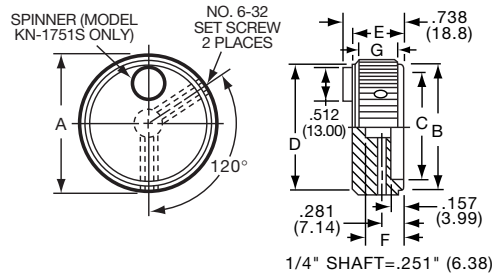

Tyco Straight Knurl with & without "Fingertip" Spinner										
Electronics	Alcoswitch	Color	A	B	C	D	E	F	G	
Less Indicator										
3-1437622-2	KN1751A1/4	Natural	1.75(44.5)	1.55(39.4)	1.38(35.1)	1.65(41.9)	.620(15.0)	.508(12.9)	.480(12.2)	
3-1437622-6	KN1751B1/4	Black	1.75(44.5)	1.55(39.4)	1.38(35.1)	1.65(41.9)	.620(15.8)	.508(12.9)	.480(12.2)	
Two Toned			Body - Top							
3-1437622-3	KN1751AB1/4	Ntl. - Blk.	1.75(44.5)	1.55(39.4)	1.38(35.1)	1.65(41.9)	.620(15.8)	.508(12.9)	.480(12.2)	
3-1437622-7	KN1751BA1/4	Blk. - Natural	1.75(44.5)	1.55(39.4)	1.38(35.1)	1.65(41.9)	.620(15.8)	.508(12.9)	.480(12.2)	
With Indicator										
3-1437622-5	KN1750A1/4	Natural	1.75(44.5)	1.55(39.4)	1.38(35.1)	1.65(41.9)	.620(15.8)	.508(12.9)	.480(12.2)	
3-1437622-1	KN1750B1/4	Black	1.75(44.5)	1.55(39.4)	1.38(35.1)	1.65(41.9)	.620(15.8)	.508(12.9)	.480(12.2)	
With Spinner/Less Indicator										
3-1437622-5	KN1751AS1/4	Natural	1.75(44.5)	1.55(39.4)	1.38(35.1)	1.65(41.9)	.620(15.8)	.508(12.9)	.480(12.2)	
3-1437622-8	KN1751BS1/4	Black	1.75(44.5)	1.55(39.4)	1.38(35.1)	1.65(41.9)	.620(15.8)	.508(12.9)	.480(12.2)	

K

K Series

K8