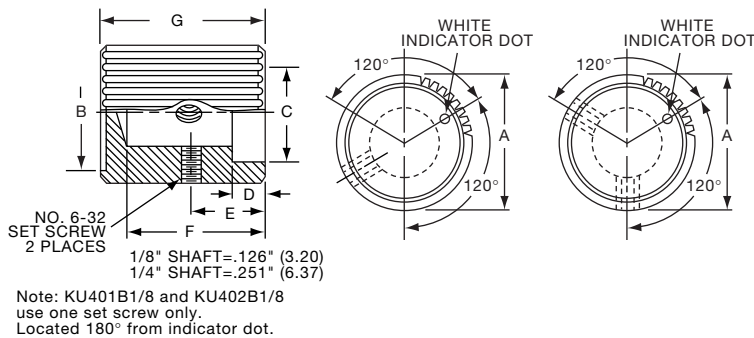

KS900B1/4

K Series

K10

Knobs, Machined Aluminum

KT SERIES

KT500A1/4

KT700A1/4

Tyco		Square Serration with Indicator Line							
Electronics	Alcoswitch	Color	A	B	C	D	E	F	G
1-1437623-2	KT500A1/4	Natural	.500(12.7)	.430(10.9)	.375(9.53)	.430(10.9)	.280(7.11)	.510(13.0)	.630(16.0)
1-1437623-4	KT500B1/8	Black	.500(12.7)	.430(10.9)	.375(9.53)	.430(10.9)	.280(7.11)	.510(13.0)	.630(16.0)
1-1437623-3	KT500B1/4	Black	.500(12.7)	.430(10.9)	.375(9.53)	.430(10.9)	.280(7.11)	.510(13.0)	.630(16.0)
1-1437623-6	KT700A1/4	Natural	.740(18.8)	.650(16.5)	.590(15.0)	.650(16.5)	.280(7.11)	.510(13.0)	.630(16.0)
1-1437623-7	KT700B1/4	Black	.740(18.8)	.650(16.5)	.590(15.0)	.650(16.5)	.280(7.11)	.510(13.0)	.630(16.0)
1-1437623-8	KT900A1/4	Natural	.940(23.9)	.816(20.7)	.710(18.0)	.816(20.7)	.280(7.11)	.510(13.0)	.630(16.0)
1-1437623-9	KT900B1/4	Black	.940(23.9)	.816(20.7)	.710(18.0)	.816(20.7)	.280(7.11)	.510(13.0)	.630(16.0)