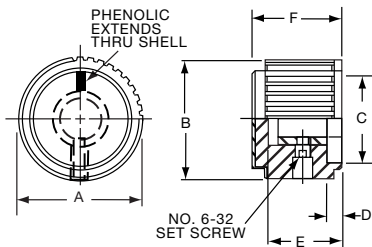

PKN SERIES

Line Indicator on Natural Aluminum Spin Cap							
Tyco							
Electronics	Alcoswitch	A	B	C	D	E	F
8-1437624-2	PKN60B1/8	.591(15.0)	.579(14.7)	.394(10.0)	.079(2.01)	.394(10.0)	.453(11.5)
	PKN60B1/4	.591(15.0)	.579(14.7)	.394(10.0)	.079(2.01)	.394(10.0)	.453(11.5)
8-1437624-3	PKN70B1/4	.787(20.0)	.764(19.4)	.571(14.5)	.098(2.49)	.492(12.5)	.591(15.0)
8-1437624-4	PKN90B1/4	.984(25.0)	.957(24.3)	.748(19.0)	.098(2.49)	.591(15.0)	.689(17.5)

K

P Series