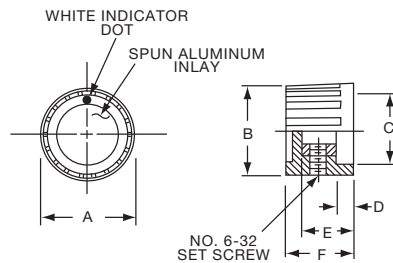

PK SERIES

Tyco		Serrated with Dot Indicator on Top					
Electronics	Alcoswitch	A	B	C	D	E	F
1437624-4	PK1100B1/8	.700(17.8)	.643(16.3)	.565(14.35)	.125(3.18)	.453(11.51)	.530(13.5)

K

P Series