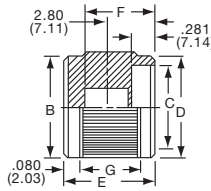

KN SERIES

KN501A1/4

NO. 6-32 SET SCREW 2 PLACES
1/8" SHAFT=.126" (3.20)
1/4" SHAFT=.251" (6.38)

ARROW INDICATOR

Tyco Straight Knurl with Arrowhead Indicator								
Electronics	Alcoswitch	Color	A	B	C	D	E	G
5-1437622-1	KN501A1/8	Natural	.500(12.7)	.445(11.3)	.374(9.50)	.445(11.3)	.625(15.9)	.512(13.0)
5-1437622-0	KN501A1/4	Natural	.500(12.7)	.445(11.3)	.374(9.50)	.445(11.3)	.625(15.9)	.512(13.0)
5-1437622-3	KN501B1/8	Black	.500(12.7)	.445(11.3)	.374(9.50)	.445(11.3)	.625(15.9)	.512(13.0)
5-1437622-2	KN501B1/4	Black	.500(12.7)	.445(11.3)	.374(9.50)	.445(11.3)	.625(15.9)	.512(13.0)
6-1437622-2	KN701A1/4	Natural	.750(19.1)	.695(17.7)	.590(15.0)	.695(17.7)	.625(15.9)	.512(13.0)
6-1437622-3	KN701B1/4	Black	.750(19.1)	.695(17.7)	.590(15.0)	.695(17.7)	.625(15.9)	.512(13.0)
Two Toned			Body-Top					
5-1437622-5	KN501BA1/8	Blk. - Ntl.	.500(12.7)	.445(11.3)	.374(9.50)	.445(11.3)	.625(15.9)	.512(13.0)
5-1437622-4	KN501BA1/4	Blk. - Ntl.	.500(12.7)	.445(11.3)	.374(9.50)	.445(11.3)	.625(15.9)	.512(13.0)
6-1437622-5	KN701BA1/8	Blk. - Ntl.	.750(19.1)	.695(17.7)	.590(15.0)	.695(17.7)	.625(15.9)	.512(13.0)
6-1437622-4	KN701BA1/4	Blk. - Ntl.	.750(19.1)	.695(17.7)	.590(15.0)	.695(17.7)	.625(15.9)	.512(13.0)