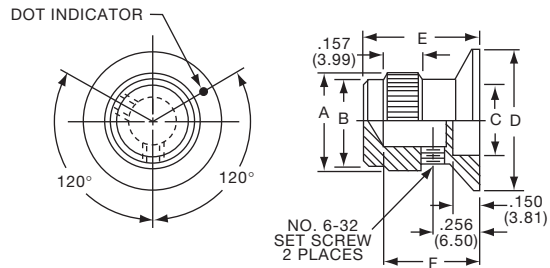

KES SERIES

		Tyco Knurl Grip with Dot Indicator on Skirt						
Electronics	Alcoswitch	Color	A	B	C	D	E	F
8-1437621-4	KES500AB1/8	Ntl. - Blk.	.500(12.7)	.460(11.7)	.382(9.70)	.750(19.1)	.625(15.9)	.512(13.0)
8-1437621-3	KES500AB1/4	Ntl. - Blk.	.500(12.7)	.460(11.7)	.382(9.70)	.750(19.1)	.625(15.9)	.512(13.0)
8-1437621-5	KES700AB1/4	Ntl. - Blk.	.750(19.1)	.710(18.1)	.630(16.0)	1.13(28.7)	.625(15.9)	.512(13.0)
	KES900AB1/4	Ntl. - Blk.	.937(23.8)	.897(22.8)	.787(20.0)	1.44(36.6)	.625(15.9)	.512(13.0)

K

K Series