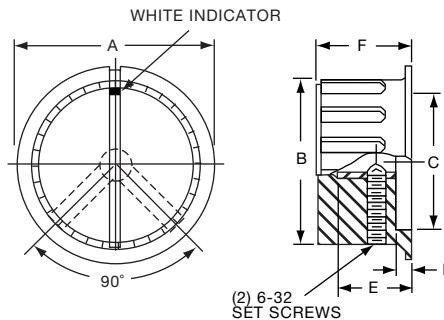

PKX SERIES

(2) 6-32 SET SCREWS

Tyco Ribbed Body, Matte Finish with White Square Indicator on Top							
Electronics	Alcoswitch	A	B	C	D	E	F
1-1437625-1	PKX100B1/4	1.17(29.7)	.970(24.6)	.780(19.81)	.114(2.90)	.570(14.48)	.674(17.12)
1-1437625-2	PKX110B1/4	1.37(34.8)	1.120(28.45)	.940(23.88)	.100(2.54)	.527(13.38)	.705(17.91)
1-1437625-3	PKX130B1/4	1.57(40.0)	1.308(33.22)	1.09(27.6)	.118(3.00)	.623(15.82)	.750(19.05)

K

P Series