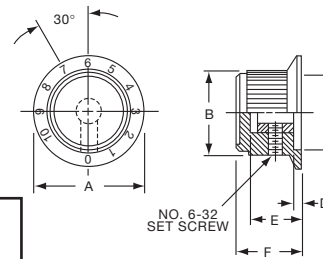

Knobs, Molded Phenolic

PKDT SERIES

Tyco Black Spin Cap with "Diamond Cut" and Arrow Indicator							
Electronics	Alcoswitch	A	B	C	D	E	F
3-1437624-9	PKDT70B1/4	1.03(26.0)	.738(18.8)	.720(18.3)	.098(2.49)	.500(12.7)	.635(16.1)
3-1437624-3	PKDT100B1/4	1.29(32.8)	1.02(25.9)	.860(21.8)	.042(1.07)	.500(12.7)	.638(16.2)

PKDT SERIES

Tyco Black Spin Cap with "Diamond Cut" & 0-10 Numerals							
Electronics	Alcoswitch	A	B	C	D	E	F
3-1437624-8	PKDT60B101/8	.778(19.8)	.605(15.4)	.560(12.5)	.060(1.53)	.392(9.96)	.562(14.3)
4-1437624-0	PKDT70B101/4	1.03(26.0)	.738(18.8)	.720(18.3)	.098(2.49)	.500(12.7)	.635(16.1)
3-1437624-4	PKDT100B101/4	1.29(32.8)	1.02(25.9)	.860(21.8)	.042(1.07)	.500(12.7)	.638(16.2)

PKE SERIES

Tyco Fluted with Indicator Line					
Electronics	Alcoswitch	A	B	C	E
4-1437624-4	PKE60B1/8	.626(15.9)	.472(12.0)	.091(2.31)	.394(10.0)
4-1437624-3	PKE60B1/4	.626(15.9)	.472(12.0)	.091(2.31)	.394(10.0)
4-1437624-5	PKE90B1/4	.890(22.6)	.724(18.4)	.098(2.49)	.480(12.2)

PKES SERIES

Tyco Fluted with Skirt and Indicator Line							
Electronics	Alcoswitch	A	B	C	D	E	F
5-1437624-1	PKES60B1/8	.748(19.0)	.618(15.7)	.460(11.7)	.090(2.29)	.370(9.40)	.470(11.9)
5-1437624-0	PKES60B1/4	.748(19.0)	.618(15.7)	.460(11.7)	.090(2.29)	.370(9.40)	.470(11.9)
5-1437624-2	PKES70B1/4	.855(21.7)	.744(18.9)	.705(17.9)	.080(2.03)	.421(10.7)	.526(13.4)
5-1437624-3	PKES90B1/4	1.01(25.7)	.889(22.6)	.846(21.5)	.079(2.01)	.421(10.7)	.570(14.5)
4-1437624-6	PKES120B1/4	1.30(32.9)	1.16(29.5)	1.02(25.9)	.118(3.00)	.500(12.7)	.628(16.0)
4-1437624-7	PKES140B1/4	1.50(38.1)	1.37(34.9)	1.22(30.9)	.118(3.00)	.540(13.7)	.693(17.6)
4-1437624-8	PKES150B1/4	1.77(44.9)	1.55(39.4)	1.41(35.9)	.118(3.00)	.733(18.6)	.831(21.1)