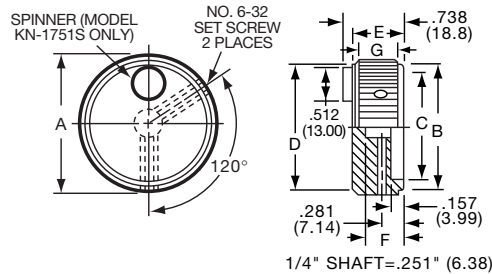

Tyco Straight Knurl with & without "Fingertip" Spinner								
Electronics	Alcoswitch	Color	A	B	C	D	E	G
Less Indicator								
3-1437622-2	KN1751A1/4	Natural	1.75(44.5)	1.55(39.4)	1.38(35.1)	1.65(41.9)	.620(15.0)	.508(12.9)
3-1437622-6	KN1751B1/4	Black	1.75(44.5)	1.55(39.4)	1.38(35.1)	1.65(41.9)	.620(15.8)	.508(12.9)
Two Toned								
3-1437622-3	KN1751AB1/4	Ntl. - Blk.	1.75(44.5)	1.55(39.4)	1.38(35.1)	1.65(41.9)	.620(15.8)	.508(12.9)
3-1437622-7	KN1751BA1/4	Blk. - Natural	1.75(44.5)	1.55(39.4)	1.38(35.1)	1.65(41.9)	.620(15.8)	.508(12.9)
With Indicator								
3-1437622-5	KN1750A1/4	Natural	1.75(44.5)	1.55(39.4)	1.38(35.1)	1.65(41.9)	.620(15.8)	.508(12.9)
3-1437622-1	KN1750B1/4	Black	1.75(44.5)	1.55(39.4)	1.38(35.1)	1.65(41.9)	.620(15.8)	.508(12.9)
With Spinner/Less Indicator								
3-1437622-5	KN1751AS1/4	Natural	1.75(44.5)	1.55(39.4)	1.38(35.1)	1.65(41.9)	.620(15.8)	.508(12.9)
3-1437622-8	KN1751BS1/4	Black	1.75(44.5)	1.55(39.4)	1.38(35.1)	1.65(41.9)	.620(15.8)	.508(12.9)

K

K Series

K8