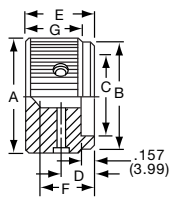

Knobs, Machined Aluminum

KFS SERIES

Tyco			Straight Knurl with Indicator on Skirt						
Electronics	Alcoswitch	Color	A	B	C	D	E	F	G
8-1437621-6	KFS400B1/8	Black Matte	.380(9.65)	.382(9.70)	.256(6.50)	.500(12.7)	.098(2.49)	.469(11.9)	.591(15.0)
8-1437621-8	KFS500B1/8	Black Matte	.500(12.7)	.382(9.70)	.252(6.48)	.630(16.0)	.161(4.09)	.469(11.9)	.630(16.0)
8-1437621-7	KFS500B1/4	Black Matte	.618(15.7)	.280(7.11)	.382(9.70)	1.00(25.4)	.161(4.09)	.630(16.0)	0.811(20.6)
8-1437621-9	KFS600B1/4	Black Matte	.618(15.7)	.280(7.11)	.382(9.70)	1.00(25.4)	.161(4.09)	.630(16.0)	0.811(20.6)

KHF SERIES

Tyco			Plain Body with Top and Side Sawcut Indicator				
Electronics	Alcoswitch	Color	A	B	C	D	E
9-1437621-1	KHF500A1/4	Natural	.500(12.7)	.374(9.50)	.118(3.00)	.342(8.69)	.563(14.3)
9-1437621-2	KHF700A1/4	Natural	.740(18.8)	.590(15.0)	.118(3.00)	.592(15.0)	.563(14.3)
9-1437621-3	KHF900A1/4	Natural	.937(23.8)	.708(18.0)	.118(3.00)	.779(19.8)	.563(14.3)
*9-1437621-0	KHF1250A1/4	Natural	1.23(31.8)	.984(25.0)	.118(3.00)	1.08(27.5)	.563(14.3)

KLN SERIES