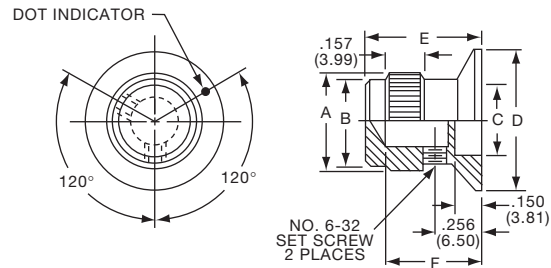

KES SERIES

		Knurl Grip with Dot Indicator on Skirt						
Tyco Electronics	Alcoswitch	Color	A	B	C	D	E	F
8-1437621-4	KES500AB1/8	Ntl. - Blk.	.500(12.7)	.460(11.7)	.382(9.70)	.750(19.1)	.625(15.9)	.512(13.0)
8-1437621-3	KES500AB1/4	Ntl. - Blk.	.500(12.7)	.460(11.7)	.382(9.70)	.750(19.1)	.625(15.9)	.512(13.0)
8-1437621-5	KES700AB1/4	Ntl. - Blk.	.750(19.1)	.710(18.1)	.630(16.0)	1.13(28.7)	.625(15.9)	.512(13.0)
	KES900AB1/4	Ntl. - Blk.	.937(23.8)	.897(22.8)	.787(20.0)	1.44(36.6)	.625(15.9)	.512(13.0)

K

K Series