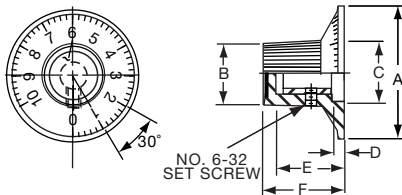

PKS SERIES

SPUN ALUMINUM INLAY

0-10