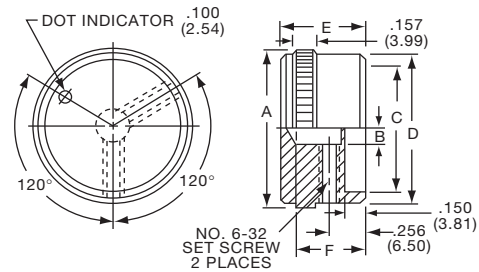

Knurl Grip with Top Dot Indicator						
Tyco Electronics	Alcoswitch	Color	A	B	C	D	E	F
8-1437621-0	KE500AB1/8	Ntl. - Blk.	.500(12.7)	.126(3.20)	.382(9.70)	.460(11.7)	.625(15.9)	.512(13.0)
7-1437621-9	KE500AB1/4	Ntl. - Blk.	.500(12.7)	.126(3.20)	.382(9.70)	.460(11.7)	.625(15.9)	.512(13.0)
8-1437621-1	KE700AB1/4	Ntl. - Blk.	.740(18.8)	.251(6.38)	.630(16.0)	.708(18.0)	.625(15.9)	.512(13.0)
8-1437621-2	KE900AB1/4	Ntl. - Blk.	.93(23.8)	.251(6.38)	.787(20.0)	.900(22.9)	.625(15.9)	.512(13.0)
7-1437621-8	KE1250AB1/4	Ntl. - Blk.	1.25(31.8)	.251(6.38)	1.06(26.9)	1.17(29.7)	.625(15.9)	.512(13.0)