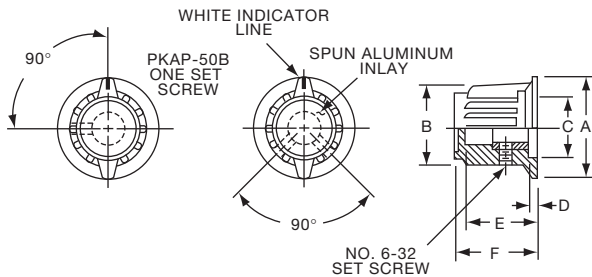

**Knobs, Molded Phenolic**

**PKA SERIES**

PKA50B1/4

PKA90B1/4

Tyco Electronics Alcoswitch		Ribbed with Line Indicator on Skirt					
		A	B	C	D	E	F
1-1437624-1	PKA50B1/8	.795(20.2)	.580(14.7)	.540(13.7)	.080(2.03)	.450(11.4)	.590(15.0)
1-1437624-0	PKA50B1/4	.795(20.2)	.580(14.7)	.540(13.7)	.080(2.03)	.450(11.4)	.590(15.0)
1-1437624-4	PKA55B1/8	.780(19.8)	.580(14.7)	.475(12.1)	.135(3.43)	.585(14.9)	.675(17.2)
1-1437624-3	PKA55B1/4	.780(19.8)	.580(14.7)	.475(12.1)	.135(3.43)	.585(14.9)	.675(17.2)
1-1437624-5	PKA70B1/4	.980(24.9)	.740(18.8)	.680(17.3)	.118(3.00)	.650(16.5)	.750(19.1)
1-1437624-7	PKA90B1/4	1.375(34.9)	.970(24.6)	.670(17.0)	.195(4.95)	.750(19.1)	.840(21.3)