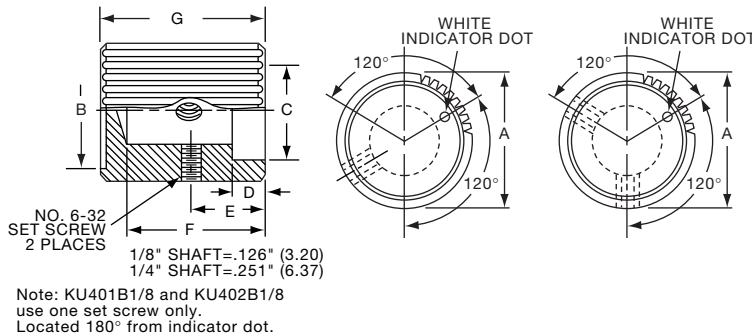

KS900B1/4

**K**  
Series

K10

**Knobs, Machined Aluminum**

**KT SERIES**

KT500A1/4

KT700A1/4

Tyco		Square Serration with Indicator Line							
Electronics	Alcoswitch	Color	A	B	C	D	E	F	G
1-1437623-2	KT500A1/4	Natural	.500(12.7)	.430(10.9)	.375(9.53)	.430(10.9)	.280(7.11)	.510(13.0)	.630(16.0)
1-1437623-4	KT500B1/8	Black	.500(12.7)	.430(10.9)	.375(9.53)	.430(10.9)	.280(7.11)	.510(13.0)	.630(16.0)
1-1437623-3	KT500B1/4	Black	.500(12.7)	.430(10.9)	.375(9.53)	.430(10.9)	.280(7.11)	.510(13.0)	.630(16.0)
1-1437623-6	KT700A1/4	Natural	.740(18.8)	.650(16.5)	.590(15.0)	.650(16.5)	.280(7.11)	.510(13.0)	.630(16.0)
1-1437623-7	KT700B1/4	Black	.740(18.8)	.650(16.5)	.590(15.0)	.650(16.5)	.280(7.11)	.510(13.0)	.630(16.0)
1-1437623-8	KT900A1/4	Natural	.940(23.9)	.816(20.7)	.710(18.0)	.816(20.7)	.280(7.11)	.510(13.0)	.630(16.0)
1-1437623-9	KT900B1/4	Black	.940(23.9)	.816(20.7)	.710(18.0)	.816(20.7)	.280(7.11)	.510(13.0)	.630(16.0)