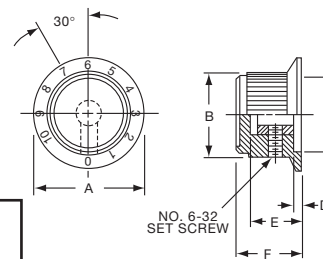

Knobs, Molded Phenolic

PKDT SERIES

Tyco Black Spin Cap with "Diamond Cut" and Arrow Indicator							
Electronics	Alcoswitch	A	B	C	D	E	F
3-1437624-9	PKDT70B1/4	1.03(26.0)	.738(18.8)	.720(18.3)	.098(2.49)	.500(12.7)	.635(16.1)
3-1437624-3	PKDT100B1/4	1.29(32.8)	1.02(25.9)	.860(21.8)	.042(1.07)	.500(12.7)	.638(16.2)

PKDT SERIES

Tyco Black Spin Cap with "Diamond Cut" & 0-10 Numerals							
Electronics	Alcoswitch	A	B	C	D	E	F
3-1437624-8	PKDT60B101/8	.778(19.8)	.605(15.4)	.560(12.5)	.060(1.53)	.392(9.96)	.562(14.3)
4-1437624-0	PKDT70B101/4	1.03(26.0)	.738(18.8)	.720(18.3)	.098(2.49)	.500(12.7)	.635(16.1)
3-1437624-4	PKDT100B101/4	1.29(32.8)	1.02(25.9)	.860(21.8)	.042(1.07)	.500(12.7)	.638(16.2)

PKE SERIES

Tyco Fluted with Indicator Line					
Electronics	Alcoswitch	A	B	C	E
4-1437624-4	PKE60B1/8	.626(15.9)	.472(12.0)	.091(2.31)	.472(12.0)
4-1437624-3	PKE60B1/4	.626(15.9)	.472(12.0)	.091(2.31)	.394(10.0)
4-1437624-5	PKE90B1/4	.890(22.6)	.724(18.4)	.098(2.49)	.480(12.2)

PKES SERIES

Tyco Fluted with Skirt and Indicator Line							
Electronics	Alcoswitch	A	B	C	D	E	F
5-1437624-1	PKES60B1/8	.748(19.0)	.618(15.7)	.460(11.7)	.090(2.29)	.370(9.40)	.470(11.9)
5-1437624-0	PKES60B1/4	.748(19.0)	.618(15.7)	.460(11.7)	.090(2.29)	.370(9.40)	.470(11.9)
5-1437624-2	PKES70B1/4	.855(21.7)	.744(18.9)	.705(17.9)	.080(2.03)	.421(10.7)	.526(13.4)
5-1437624-3	PKES90B1/4	1.01(25.7)	.889(22.6)	.846(21.5)	.079(2.01)	.421(10.7)	.570(14.5)
4-1437624-6	PKES120B1/4	1.30(32.9)	1.16(29.5)	1.02(25.9)	.118(3.00)	.500(12.7)	.628(16.0)
4-1437624-7	PKES140B1/4	1.50(38.1)	1.37(34.9)	1.22(30.9)	.118(3.00)	.540(13.7)	.693(17.6)
4-1437624-8	PKES150B1/4	1.77(44.9)	1.55(39.4)	1.41(35.9)	.118(3.00)	.733(18.6)	.831(21.1)