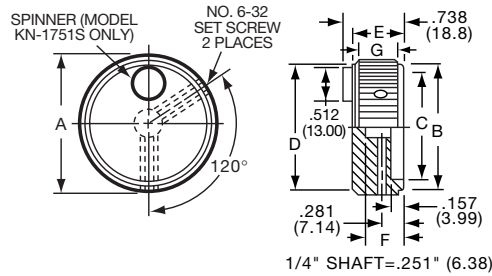

KN SERIES

1/4" SHAFT=.251" (6.38)

Tyco Straight Knurl with & without "Fingertip" Spinner										
Electronics	Alcoswitch	Color	A	B	C	D	E	F	G	
Less Indicator										
3-1437622-2	KN1751A1/4	Natural	1.75(44.5)	1.55(39.4)	1.38(35.1)	1.65(41.9)	.620(15.0)	.508(12.9)	.480(12.2)	
3-1437622-6	KN1751B1/4	Black	1.75(44.5)	1.55(39.4)	1.38(35.1)	1.65(41.9)	.620(15.8)	.508(12.9)	.480(12.2)	
Two Toned			Body - Top							
3-1437622-3	KN1751AB1/4	Ntl. - Blk.	1.75(44.5)	1.55(39.4)	1.38(35.1)	1.65(41.9)	.620(15.8)	.508(12.9)	.480(12.2)	
3-1437622-7	KN1751BA1/4	Blk. - Natural	1.75(44.5)	1.55(39.4)	1.38(35.1)	1.65(41.9)	.620(15.8)	.508(12.9)	.480(12.2)	
With Indicator										
3-1437622-5	KN1750A1/4	Natural	1.75(44.5)	1.55(39.4)	1.38(35.1)	1.65(41.9)	.620(15.8)	.508(12.9)	.480(12.2)	
3-1437622-1	KN1750B1/4	Black	1.75(44.5)	1.55(39.4)	1.38(35.1)	1.65(41.9)	.620(15.8)	.508(12.9)	.480(12.2)	
With Spinner/Less Indicator										
3-1437622-5	KN1751AS1/4	Natural	1.75(44.5)	1.55(39.4)	1.38(35.1)	1.65(41.9)	.620(15.8)	.508(12.9)	.480(12.2)	
3-1437622-8	KN1751BS1/4	Black	1.75(44.5)	1.55(39.4)	1.38(35.1)	1.65(41.9)	.620(15.8)	.508(12.9)	.480(12.2)	

K

K Series

K8