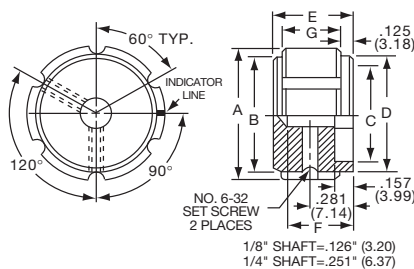

Tyco 6 Flute Design with Indicator Line									
Electronics	Alcoswitch	Color	A	B	C	D	E	F	G
2-1437621-0	KA500A1/8	Natural	.500(12.7)	.430(10.9)	.375(9.53)	.430(10.9)	.625(15.9)	.512(13.0)	.430(10.9)
1-1437621-9	KA500A1/4	Natural	.500(12.7)	.430(10.9)	.375(9.53)	.430(10.9)	.625(15.9)	.512(13.0)	.430(10.9)
2-1437621-2	KA500B1/8	Black	.500(12.7)	.430(10.9)	.375(9.53)	.430(10.9)	.625(15.9)	.512(13.0)	.430(10.9)
2-1437621-1	KA500B1/4	Black	.500(12.7)	.430(10.9)	.375(9.53)	.430(10.9)	.625(15.9)	.512(13.0)	.430(10.9)
2-1437621-3	KA700A1/4	Natural	.750(19.1)	.655(16.6)	.590(15.0)	.655(16.6)	.625(15.9)	.512(13.0)	.430(10.9)
2-1437621-4	KA700B1/4	Black	.750(19.1)	.655(16.6)	.590(15.0)	.655(16.6)	.625(15.9)	.512(13.0)	.430(10.9)
2-1437621-5	KA900A1/4	Natural	.937(23.8)	.817(20.8)	.700(17.8)	.817(20.8)	.625(15.9)	.512(13.0)	.430(10.9)
2-1437621-6	KA900B1/4	Black	.937(23.8)	.817(20.8)	.700(17.8)	.817(20.8)	.625(15.9)	.512(13.0)	.430(10.9)
	KA1250A1/4	Natural	1.25(31.8)	1.11(28.2)	.985(25.0)	1.11(28.2)	.750(19.1)	.630(16.0)	.554(14.1)
1-1437621-8	KA1250B1/4	Black	1.25(31.8)	1.11(28.2)	.985(25.0)	1.11(28.2)	.750(19.1)	.630(16.0)	.554(14.1)