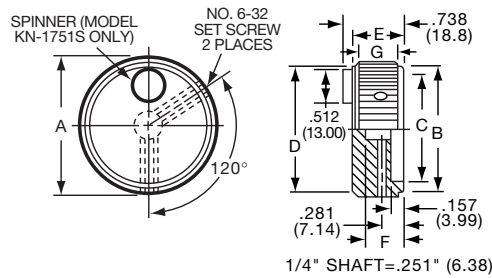

Tyco Straight Knurl with & without "Fingertip" Spinner								
Electronics	Alcoswitch	Color	A	B	C	D	E	G
Less Indicator								
3-1437622-2	KN1751A1/4	Natural	1.75(44.5)	1.55(39.4)	1.38(35.1)	1.65(41.9)	.620(15.0)	.508(12.9)
3-1437622-6	KN1751B1/4	Black	1.75(44.5)	1.55(39.4)	1.38(35.1)	1.65(41.9)	.620(15.8)	.508(12.9)
Two Toned			Body - Top					
3-1437622-3	KN1751AB1/4	Ntl. - Blk.	1.75(44.5)	1.55(39.4)	1.38(35.1)	1.65(41.9)	.620(15.8)	.508(12.9)
3-1437622-7	KN1751BA1/4	Blk. - Natural	1.75(44.5)	1.55(39.4)	1.38(35.1)	1.65(41.9)	.620(15.8)	.508(12.9)
With Indicator								
3-1437622-5	KN1750A1/4	Natural	1.75(44.5)	1.55(39.4)	1.38(35.1)	1.65(41.9)	.620(15.8)	.508(12.9)
3-1437622-1	KN1750B1/4	Black	1.75(44.5)	1.55(39.4)	1.38(35.1)	1.65(41.9)	.620(15.8)	.508(12.9)
With Spinner/Less Indicator								
3-1437622-5	KN1751AS1/4	Natural	1.75(44.5)	1.55(39.4)	1.38(35.1)	1.65(41.9)	.620(15.8)	.508(12.9)
3-1437622-8	KN1751BS1/4	Black	1.75(44.5)	1.55(39.4)	1.38(35.1)	1.65(41.9)	.620(15.8)	.508(12.9)

K

K Series

K8