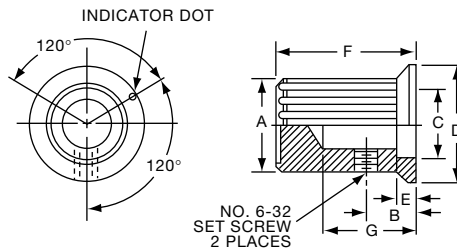

KU SERIES

Tyco		Serrated Diamond Trim Cut with Dot Indicator							
Electronics	Alcoswitch	Color	A	B	C	D	E	F	G
2-1437623-1	KU401B1/8	Black	.374(9.50)	.283(7.19)	.276(7.01)	.098(2.49)	.177(4.50)	.236(5.99)	.299(7.60)
2-1437623-2	KU402B1/8	Black	.374(9.50)	.283(7.19)	.276(7.01)	.098(2.49)	.197(5.00)	.354(8.99)	.449(11.40)
2-1437623-3	KU500B1/8	Black	.500(12.7)	.409(10.4)	.374(9.50)	.118(3.00)	.276(7.01)	.512(13.0)	.598(15.2)
	KU500B1/4	Black	.500(12.7)	.409(10.4)	.374(9.50)	.118(3.00)	.276(7.01)	.512(13.0)	.598(15.2)
2-1437623-4	KU700B1/4	Black	.740(18.8)	.650(16.5)	.591(15.0)	.118(3.00)	.276(7.01)	.512(13.0)	.598(15.2)