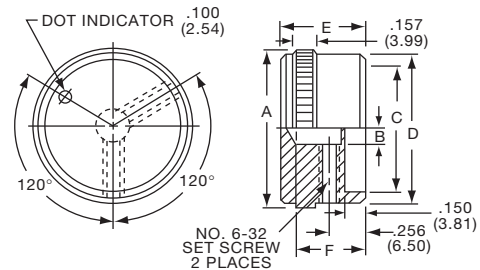

Tyco Knurl Grip with Top Dot Indicator									
Electronics	Alcoswitch	Color	A	B	C	D	E	F	
8-1437621-0	KE500AB1/8	Ntl. - Blk.	.500(12.7)	.126(3.20)	.382(9.70)	.460(11.7)	.625(15.9)	.512(13.0)	
7-1437621-9	KE500AB1/4	Ntl. - Blk.	.500(12.7)	.126(3.20)	.382(9.70)	.460(11.7)	.625(15.9)	.512(13.0)	
8-1437621-1	KE700AB1/4	Ntl. - Blk.	.740(18.8)	.251(6.38)	.630(16.0)	.708(18.0)	.625(15.9)	.512(13.0)	
8-1437621-2	KE900AB1/4	Ntl. - Blk.	.93(23.8)	.251(6.38)	.787(20.0)	.900(22.9)	.625(15.9)	.512(13.0)	
7-1437621-8	KE1250AB1/4	Ntl. - Blk.	1.25(31.8)	.251(6.38)	1.06(26.9)	1.17(29.7)	.625(15.9)	.512(13.0)