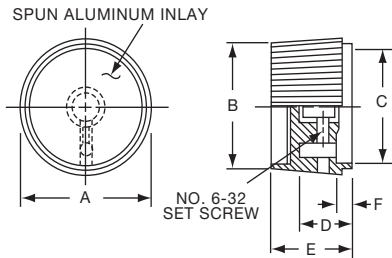

KUS700B1/4

Note: KUS402B1/8 has #4.40 setscrew

**Knobs, Molded Phenolic**

**PH SERIES**

PH15181/4

Tyco		Straight Knurl Less Indicator Line					
Electronics	Alcoswitch	A	B	C	D	E	F
1437624-2	PH15181/4	.996(25.3)	.972(24.7)	.799(20.3)	.472(12.0)	.669(17.0)	.157(3.99)