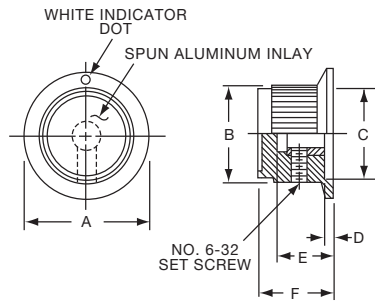

KUS700B1/4

Note: KUS402B1/8 has #4.40 setscrew

**Knobs, Molded Phenolic**

**PH SERIES**

PH15181/4

Tyco		Straight Knurl Less Indicator Line					
Electronics	Alcoswitch	A	B	C	D	E	F
1437624-2	PH15181/4	.996(25.3)	.972(24.7)	.799(20.3)	.472(12.0)	.669(17.0)	.157(3.99)

**PK SERIES**

PK50B1/8

PK701/4

Tyco		Straight Knurl with Dot Indicator on Skirt					
Electronics	Alcoswitch	A	B	C	D	E	F
1437624-7	PK50B1/8	.748(19.0)	.570(14.5)	.500(12.70)	.055(1.40)	.460(11.7)	.550(13.97)
1437624-6	PK50B1/4	.748(19.0)	.570(14.5)	.500(12.70)	.055(1.40)	.460(11.7)	.550(13.97)
1437624-8	PK70B1/4	.984(25.0)	.728(18.5)	.710(18.03)	.079(2.01)	.500(12.7)	.590(14.99)
1437624-9	PK90B1/4	1.25(31.8)	.985(25.0)	.870(22.01)	.098(2.49)	.470(11.9)	.595(15.10)