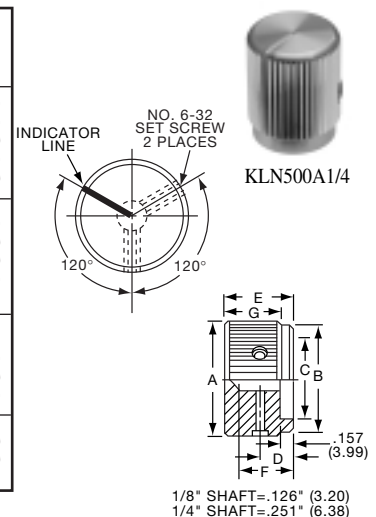

Tyco			Straight Knurl with Top and Side Indicator						
Electronics	Alcoswitch	Color	A	B	C	D	E	F	G
9-1437621-7	KLN500A1/8	Natural	.500(12.7)	0.445(11.3)	.374(9.50)	.281(7.14)	.625(15.9)	.512(13.0)	.527(13.4)
9-1437621-6	KLN500A1/4	Natural	.500(12.7)	0.445(11.3)	.374(9.50)	.281(7.14)	.625(15.9)	.512(13.0)	.527(13.4)
9-1437621-9	KLN500B1/8	Black	.500(12.7)	0.445(11.3)	.374(9.50)	.281(7.14)	.625(15.9)	.512(13.0)	.527(13.4)
9-1437621-8	KLN500B1/4	Black	.500(12.7)	0.445(11.3)	.374(9.50)	.281(7.14)	.625(15.9)	.512(13.0)	.527(13.4)
1437622-1	KLN500S1/4	Smoke	.500(12.7)	0.445(11.3)	.374(9.50)	.281(7.14)	.625(15.9)	.512(13.0)	.527(13.4)
1437622-2	KLN700A1/4	Natural	.740(18.8)	.685(17.4)	.591(15.0)	.281(7.14)	.625(15.9)	.512(13.0)	.527(13.4)
1437622-3	KLN700B1/4	Black	.740(18.8)	.685(17.4)	.591(15.0)	.281(7.14)	.625(15.9)	.512(13.0)	.527(13.4)
1437622-4	KLN700B1/8	Black	.740(18.8)	.685(17.4)	.591(15.0)	.281(7.14)	.625(15.9)	.512(13.0)	.527(13.4)
1437622-5	KLN700S1/4	Smoke	.740(18.8)	.685(17.4)	.591(15.0)	.281(7.14)	.625(15.9)	.512(13.0)	.527(13.4)
1437622-6	KLN900A1/4	Natural	.937(23.8)	.882(22.4)	0.709(18.0)	.281(7.14)	.625(15.9)	.512(13.0)	.527(13.4)
1437622-7	KLN900B1/4	Black	.937(23.8)	.882(22.4)	0.709(18.0)	.281(7.14)	.625(15.9)	.512(13.0)	.527(13.4)
1437622-8	KLN900S1/4	Smoke	.937(23.8)	.882(22.4)	0.709(18.0)	.281(7.14)	.625(15.9)	.512(13.0)	.527(13.4)
9-1437621-4	KLN1250A1/4	Natural	1.252(31.80)	1.195(30.35)	.984(25.0)	.281(7.14)	.625(15.9)	.512(13.0)	.527(13.4)
9-1437621-5	KLN1250B1/4	Black	1.252(31.80)	1.195(30.35)	.984(25.0)	.281(7.14)	.625(15.9)	.512(13.0)	.527(13.4)