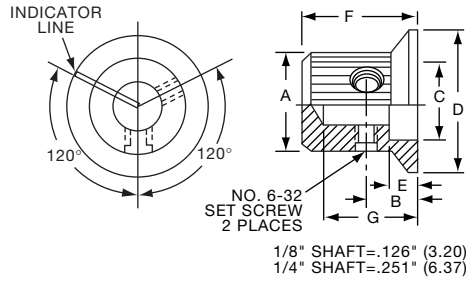

**Knobs, Machined Aluminum**

**KLNS SERIES**

KLNS500B1/8

KLNS900B1/4

Tyco Straight Knurl with Indicator Line on Top, Side and Skirt								
Electronics	Alcoswitch	Color	A	B	C	D	E	G
1-1437622-6	KLNS500A1/8	Natural	.500(12.7)	.280(7.11)	.380(9.65)	.750(19.0)	.160(4.07)	.630(16.0)
1-1437622-5	KLNS500A1/4	Natural	.500(12.7)	.280(7.11)	.380(9.65)	.750(19.0)	.160(4.07)	.630(16.0)
1-1437622-8	KLNS500B1/8	Black	.500(12.7)	.280(7.11)	.380(9.65)	.750(19.0)	.160(4.07)	.630(16.0)
1-1437622-7	KLNS500B1/4	Black	.500(12.7)	.280(7.11)	.380(9.65)	.750(19.0)	.160(4.07)	.630(16.0)
2-1437622-0	KLNS700A1/4	Natural	.750(19.0)	.280(7.11)	.590(14.9)	1.13(28.7)	.160(4.07)	.630(16.0)
2-1437622-1	KLNS700B1/4	Black	.750(19.0)	.280(7.11)	.590(14.9)	1.13(28.7)	.160(4.07)	.630(16.0)
2-1437622-2	KLNS900A1/4	Natural	.940(23.9)	.280(7.11)	.710(18.0)	1.40(35.5)	.160(4.07)	.630(16.0)
2-1437622-3	KLNS900B1/4	Black	.940(23.9)	.280(7.11)	.710(18.0)	1.40(35.5)	.160(4.07)	.630(16.0)