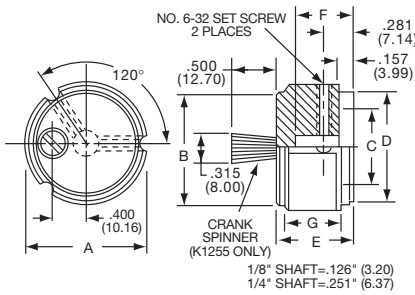

**Knobs, Machined Aluminum**

**K SERIES**

K700B1/4

Tyco 3 Flute Design with and without Indicator Line									
Electronics	Alcoswitch	Color	A	B	C	D	E	F	G
1437621-7	K500A1/8	Natural	.500(12.7)	.430(10.9)	.374(9.50)	.430(10.9)	.625(15.9)	.429(10.9)	.512(13.0)
1437621-6	K500A1/4	Natural	.500(12.7)	.430(10.9)	.374(9.50)	.430(10.9)	.625(15.9)	.429(10.9)	.512(13.0)
1437621-9	K500B1/8	Black	.500(12.7)	.430(10.9)	.374(9.50)	.430(10.9)	.625(15.9)	.429(10.9)	.512(13.0)
1437621-8	K500B1/4	Black	.500(12.7)	.430(10.9)	.374(9.50)	.430(10.9)	.625(15.9)	.429(10.9)	.512(13.0)
1-1437621-0	K700A1/4	Natural	.740(18.8)	.655(16.6)	.591(15.0)	.655(16.6)	.625(15.9)	.429(10.9)	.512(13.0)
1-1437621-1	K700B1/4	Black	.740(18.8)	.655(16.6)	.591(15.0)	.655(16.6)	.625(15.9)	.429(10.9)	.512(13.0)
1-1437621-3	K900A1/4	Natural	.937(23.8)	.817(20.8)	.709(18.0)	.817(20.8)	.625(15.9)	.429(10.9)	.512(13.0)
1-1437621-4	K900B1/4	Black	.937(23.8)	.817(20.8)	.709(18.0)	.8827(20.8)	.625(15.9)	.429(10.9)	.512(13.0)
1437621-2	K1250A1/4	Natural	1.25(31.8)	1.11(28.2)	.984(25.0)	1.11(28.2)	.750(19.1)	.554(14.1)	.630(16.00)
1437621-3	K1250B1/4	Black	1.25(31.8)	1.11(28.2)	.984(25.0)	1.11(28.2)	.750(19.1)	.554(14.1)	.630(16.00)
Less Indicator									
1437621-4	K1251B1/4	Black	1.25(31.8)	1.11(28.2)	.984(25.0)	1.11(28.2)	.750(19.1)	.554(14.1)	.630(16.00)
With Crank Spinner + Less Indicator									
	K1255AS1/4	Natural	1.25(21.8)	1.11(28.2)	.984(25.0)	1.11(28.2)	.750(19.1)	.554(14.1)	.630(16.00)
1437621-5	K1255BS1/4	Black	1.25(31.8)	1.11(28.2)	.984(25.0)	1.11(28.2)	.750(19.1)	.554(14.1)	.630(16.00)