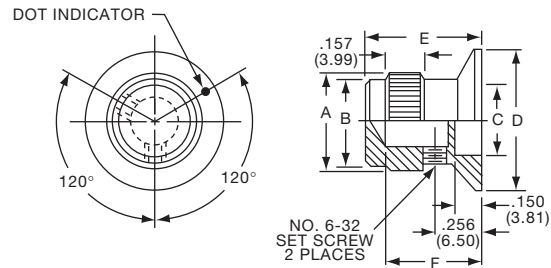

KES SERIES

Tyco Knurl Grip with Dot Indicator on Skirt								
Electronics	Alcoswitch	Color	A	B	C	D	F	
8-1437621-4	KES500AB1/8	Ntl. - Blk.	.500(12.7)	.460(11.7)	.382(9.70)	.750(19.1)	.625(15.9)	.512(13.0)
8-1437621-3	KES500AB1/4	Ntl. - Blk.	.500(12.7)	.460(11.7)	.382(9.70)	.750(19.1)	.625(15.9)	.512(13.0)
8-1437621-5	KES700AB1/4	Ntl. - Blk.	.750(19.1)	.710(18.1)	.630(16.0)	1.13(28.7)	.625(15.9)	.512(13.0)
	KES900AB1/4	Ntl. - Blk.	.937(23.8)	.897(22.8)	.787(20.0)	1.44(36.6)	.625(15.9)	.512(13.0)

K

K Series

K6