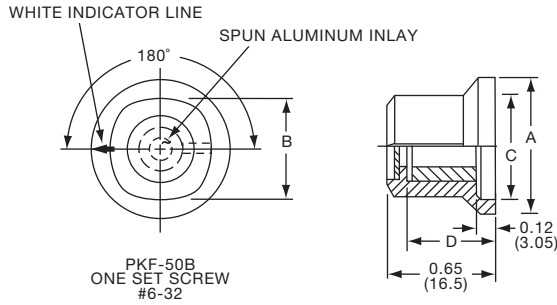

Knobs, Molded Phenolic

PKF SERIES

PKF-50B
ONE SET SCREW
#6-32

Tyco		Plain Quadrate with Indicator Line & Arrow			
Electronics	Alcoswitch	A	B	C	D
5-1437624-5	PKF50B1/8	.670(17.0)	.454(11.53)	.570(14.48)	.520(13.2)