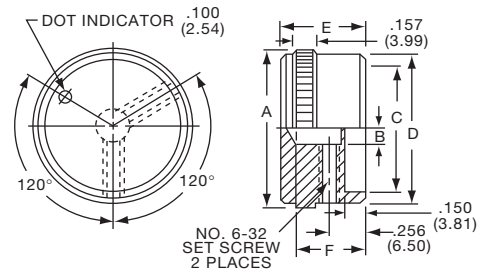

Tyco Knurl Grip with Top Dot Indicator								
Electronics	Alcoswitch	Color	A	B	C	D	F	
8-1437621-0	KE500AB1/8	Ntl. - Blk.	.500(12.7)	.126(3.20)	.382(9.70)	.460(11.7)	.625(15.9)	.512(13.0)
7-1437621-9	KE500AB1/4	Ntl. - Blk.	.500(12.7)	.126(3.20)	.382(9.70)	.460(11.7)	.625(15.9)	.512(13.0)
8-1437621-1	KE700AB1/4	Ntl. - Blk.	.740(18.8)	.251(6.38)	.630(16.0)	.708(18.0)	.625(15.9)	.512(13.0)
8-1437621-2	KE900AB1/4	Ntl. - Blk.	.93(23.8)	.251(6.38)	.787(20.0)	.900(22.9)	.625(15.9)	.512(13.0)
7-1437621-8	KE1250AB1/4	Ntl. - Blk.	1.25(31.8)	.251(6.38)	1.06(26.9)	1.17(29.7)	.625(15.9)	.512(13.0)