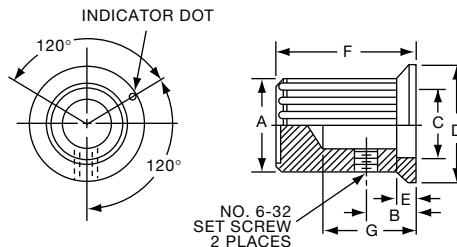

KU SERIES

Tyco		Serrated Diamond Trim Cut with Dot Indicator							
Electronics	Alcoswitch	Color	A	B	C	D	E	F	G
2-1437623-1	KU401B1/8	Black	.374(9.50)	.283(7.19)	.276(7.01)	.098(2.49)	.177(4.50)	.236(5.99)	.299(7.60)
2-1437623-2	KU402B1/8	Black	.374(9.50)	.283(7.19)	.276(7.01)	.098(2.49)	.197(5.00)	.354(8.99)	.449(11.40)
2-1437623-3	KU500B1/8	Black	.500(12.7)	.409(10.4)	.374(9.50)	.118(3.00)	.276(7.01)	.512(13.0)	.598(15.2)
	KU500B1/4	Black	.500(12.7)	.409(10.4)	.374(9.50)	.118(3.00)	.276(7.01)	.512(13.0)	.598(15.2)
2-1437623-4	KU700B1/4	Black	.740(18.8)	.650(16.5)	.591(15.0)	.118(3.00)	.276(7.01)	.512(13.0)	.598(15.2)