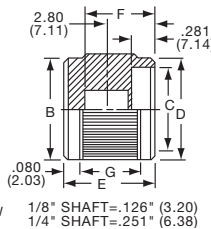

KN SERIES

NO. 6-32 SET SCREW 2 PLACES
1/8" SHAFT=.126" (3.20)
1/4" SHAFT=.251" (6.38)