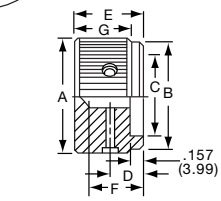

1/8" SHAFT=.126" (3.20)
1/4" SHAFT=.251" (6.38)