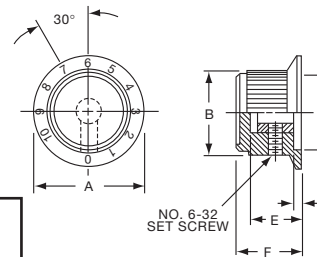

Knobs, Molded Phenolic

PKDT SERIES

Tyco Black Spin Cap with "Diamond Cut" and Arrow Indicator							
Electronics	Alcoswitch	A	B	C	D	E	F
3-1437624-9	PKDT70B1/4	1.03(26.0)	.738(18.8)	.720(18.3)	.098(2.49)	.500(12.7)	.635(16.1)
3-1437624-3	PKDT100B1/4	1.29(32.8)	1.02(25.9)	.860(21.8)	.042(1.07)	.500(12.7)	.638(16.2)

PKDT SERIES

Tyco Black Spin Cap with "Diamond Cut" & 0-10 Numerals							
Electronics	Alcoswitch	A	B	C	D	E	F
3-1437624-8	PKDT60B101/8	.778(19.8)	.605(15.4)	.560(12.5)	.060(1.53)	.392(9.96)	.562(14.3)
4-1437624-0	PKDT70B101/4	1.03(26.0)	.738(18.8)	.720(18.3)	.098(2.49)	.500(12.7)	.635(16.1)
3-1437624-4	PKDT100B101/4	1.29(32.8)	1.02(25.9)	.860(21.8)	.042(1.07)	.500(12.7)	.638(16.2)

PKE SERIES

Tyco Fluted with Indicator Line					
Electronics	Alcoswitch	A	B	C	E
4-1437624-4	PKE60B1/8	.626(15.9)	.472(12.0)	.091(2.31)	.472(12.0)
4-1437624-3	PKE60B1/4	.626(15.9)	.472(12.0)	.091(2.31)	.394(10.0)
4-1437624-5	PKE90B1/4	.890(22.6)	.724(18.4)	.098(2.49)	.480(12.2)

PKES SERIES

Tyco Fluted with Skirt and Indicator Line							
Electronics	Alcoswitch	A	B	C	D	E	F
5-1437624-1	PKES60B1/8	.748(19.0)	.618(15.7)	.460(11.7)	.090(2.29)	.370(9.40)	.470(11.9)
5-1437624-0	PKES60B1/4	.748(19.0)	.618(15.7)	.460(11.7)	.090(2.29)	.370(9.40)	.470(11.9)
5-1437624-2	PKES70B1/4	.855(21.7)	.744(18.9)	.705(17.9)	.080(2.03)	.421(10.7)	.526(13.4)
5-1437624-3	PKES90B1/4	1.01(25.7)	.889(22.6)	.846(21.5)	.079(2.01)	.421(10.7)	.570(14.5)
4-1437624-6	PKES120B1/4	1.30(32.9)	1.16(29.5)	1.02(25.9)	.118(3.00)	.500(12.7)	.628(16.0)
4-1437624-7	PKES140B1/4	1.50(38.1)	1.37(34.9)	1.22(30.9)	.118(3.00)	.540(13.7)	.693(17.6)
4-1437624-8	PKES150B1/4	1.77(44.9)	1.55(39.4)	1.41(35.9)	.118(3.00)	.733(18.6)	.831(21.1)