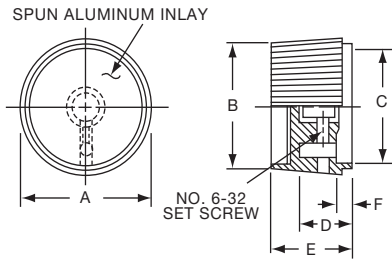

KUS700B1/4

Note: KUS402B1/8 has #4.40 setscrew

**Knobs, Molded Phenolic**

**PH SERIES**

PH15181/4

Tyco		Straight Knurl Less Indicator Line					
Electronics	Alcoswitch	A	B	C	D	E	F
1437624-2	PH15181/4	.996(25.3)	.972(24.7)	.799(20.3)	.472(12.0)	.669(17.0)	.157(3.99)