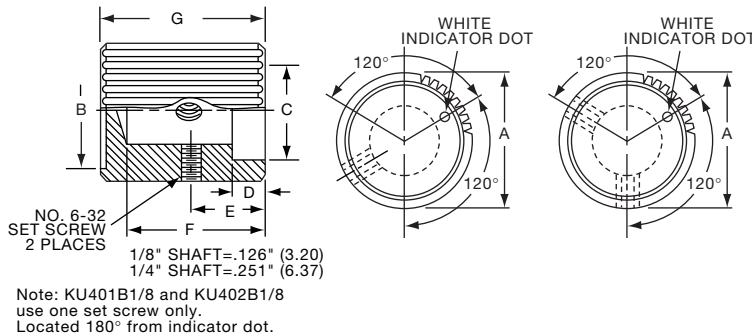

Knobs, Machined Aluminum

KT SERIES

Tyco		Square Serration with Indicator Line							
Electronics	Alcoswitch	Color	A	B	C	D	E	F	G
1-1437623-2	KT500A1/4	Natural	.500(12.7)	.430(10.9)	.375(9.53)	.430(10.9)	.280(7.11)	.510(13.0)	.630(16.0)
1-1437623-4	KT500B1/8	Black	.500(12.7)	.430(10.9)	.375(9.53)	.430(10.9)	.280(7.11)	.510(13.0)	.630(16.0)
1-1437623-3	KT500B1/4	Black	.500(12.7)	.430(10.9)	.375(9.53)	.430(10.9)	.280(7.11)	.510(13.0)	.630(16.0)
1-1437623-6	KT700A1/4	Natural	.740(18.8)	.650(16.5)	.590(15.0)	.650(16.5)	.280(7.11)	.510(13.0)	.630(16.0)
1-1437623-7	KT700B1/4	Black	.740(18.8)	.650(16.5)	.590(15.0)	.650(16.5)	.280(7.11)	.510(13.0)	.630(16.0)
1-1437623-8	KT900A1/4	Natural	.940(23.9)	.816(20.7)	.710(18.0)	.816(20.7)	.280(7.11)	.510(13.0)	.630(16.0)
1-1437623-9	KT900B1/4	Black	.940(23.9)	.816(20.7)	.710(18.0)	.816(20.7)	.280(7.11)	.510(13.0)	.630(16.0)

KU SERIES

Tyco		Serrated Diamond Trim Cut with Dot Indicator							
Electronics	Alcoswitch	Color	A	B	C	D	E	F	G
2-1437623-1	KU401B1/8	Black	.374(9.50)	.283(7.19)	.276(7.01)	.098(2.49)	.177(4.50)	.236(5.99)	.299(7.60)
2-1437623-2	KU402B1/8	Black	.374(9.50)	.283(7.19)	.276(7.01)	.098(2.49)	.197(5.00)	.354(8.99)	.449(11.40)
2-1437623-3	KU500B1/8	Black	.500(12.7)	.409(10.4)	.374(9.50)	.118(3.00)	.276(7.01)	.512(13.0)	.598(15.2)
	KU500B1/4	Black	.500(12.7)	.409(10.4)	.374(9.50)	.118(3.00)	.276(7.01)	.512(13.0)	.598(15.2)
2-1437623-4	KU700B1/4	Black	.740(18.8)	.650(16.5)	.591(15.0)	.118(3.00)	.276(7.01)	.512(13.0)	.598(15.2)

KUS SERIES