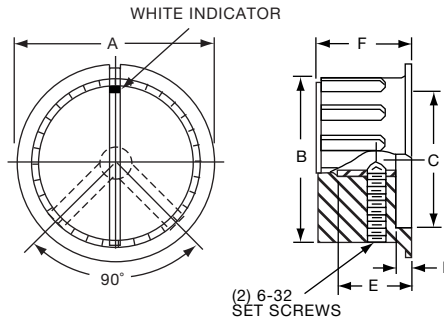

PKX SERIES

(2) 6-32 SET SCREWS

Tyco Ribbed Body, Matte Finish with White Square Indicator on Top							
Electronics	Alcoswitch	A	B	C	D	E	F
1-1437625-1	PKX100B1/4	1.17(29.7)	.970(24.6)	.780(19.81)	.114(2.90)	.570(14.48)	.674(17.12)
1-1437625-2	PKX110B1/4	1.37(34.8)	1.120(28.45)	.940(23.88)	.100(2.54)	.527(13.38)	.705(17.91)
1-1437625-3	PKX130B1/4	1.57(40.0)	1.308(33.22)	1.09(27.6)	.118(3.00)	.623(15.82)	.750(19.05)

K

P Series